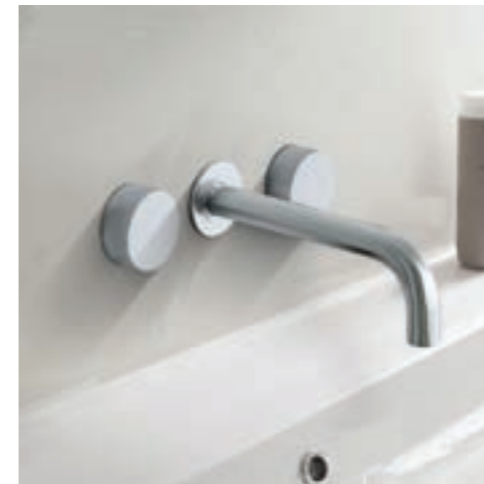

Element Wall Basin/Bath Tap Set
4.5Lpm WELS 6 Star
BL3329 (Basin)
BL3340 (Bath)