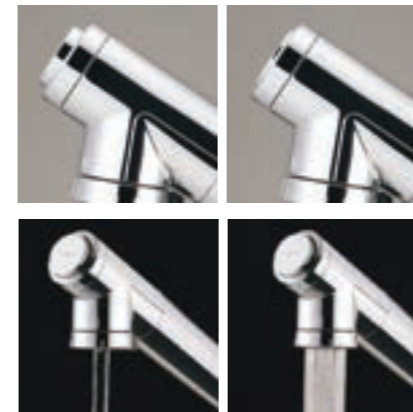

SMART

- Australia's 1st filtration system that sits inside the tap. No tanks, water bottles or bulky equipment, saving much needed space in the kitchen.
- The system filters 4 litres of water every minute so you don't have to wait long.

Taqua T3 Sink Mixer with Water Filtration System
7.5Lpm WELS 4 Star
JY181MA-NNBNAU

T-3

A built-in filtration sink mixer featuring a simple and stylish design.

Taqua T1 Sink Mixer with Water Filtration System with "Eco Shower"
7.5Lpm WELS 4 Star
JA201XA-NNBNAU

T-1

A built-in filtration sink mixer equipped with a functional water-saving feature, the "eco-shower".

TAQUA Water Filtration Sink Mixers

TAP INTO THE FUTURE

Japan's best selling built-in filtration sink mixer, now available in Australia.

Taqua's water filtration sink mixer removes chlorine and impurities from water, retaining the minerals your body needs, transforming tap water into water that tastes better and is safer to consume.

Taqua T1 or T3, the design choice is yours

TAQUA T3

Filtered water available with the push of a button. Simply press the button on the front of the tap to switch between filtered water and tap water. Turn the dial to switch between shower/normal flow.