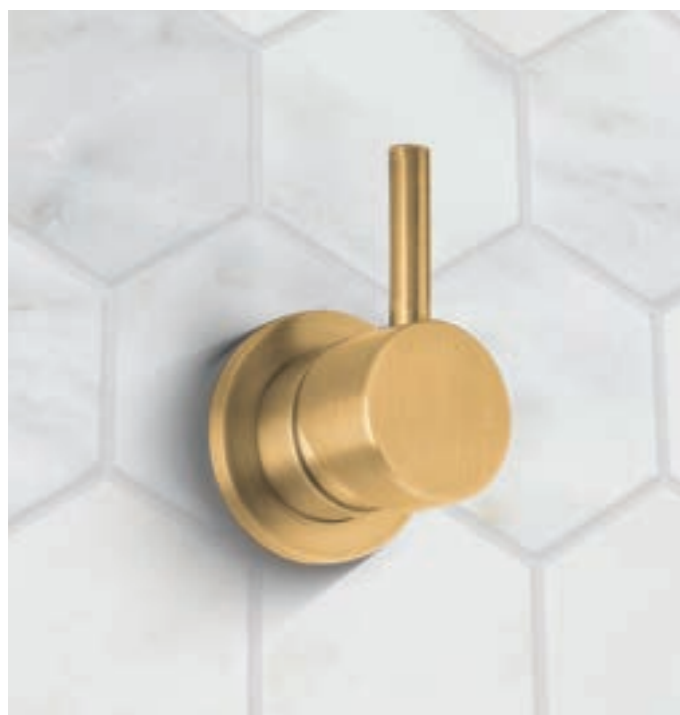

New York Bath/Shower Mixer
BL9077