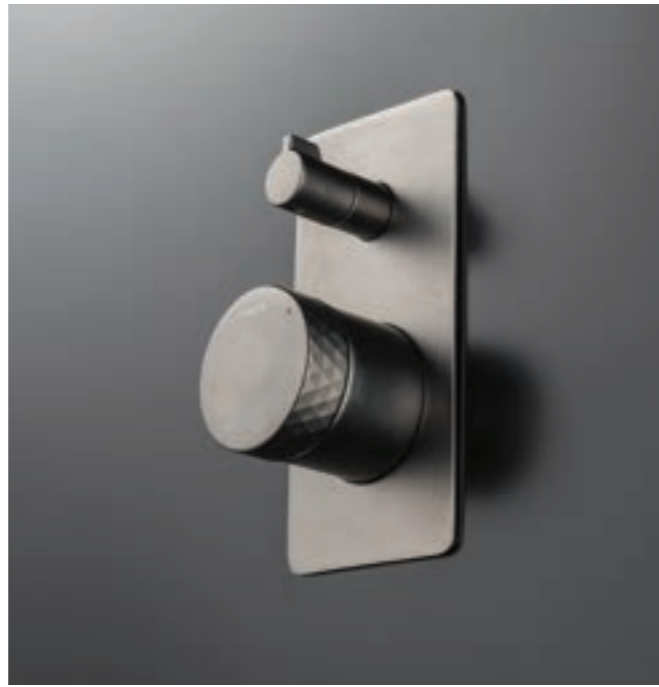

New York Curved Spout Basin Mixer
4.5Lpm WELS 6 Star
BL9022

New York Bath/Shower Mixer
BL9077

New York Bath/Shower Diverter Mixer
BL9078

DIAMOND

Colours Available:
Matte Black, Brushed Nickel, Gunmetal

Innova's premium Diamond Tapware combines low splash, flow controlled
Switzerland NEOPERL Aerators and Spanish CITEC Ceramic Cartridge,
tested at a 500,000 cycle.