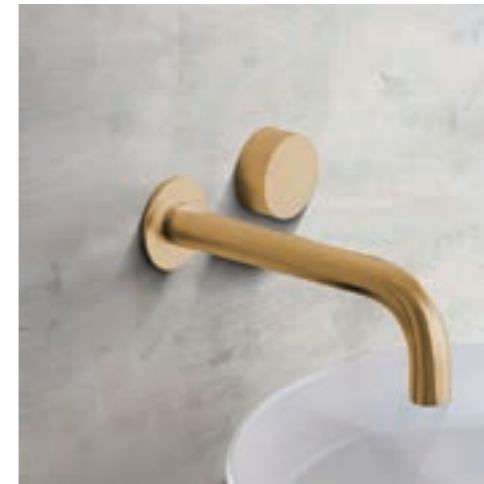

while the ELEMENT's ceramic 1/4 turn spindle range allows for the

classic simplicity of hot and cold with a modern look.

Element Progressive Wall Basin/Bath Mixer Set
4.5Lpm WELS 6 Star
BL3328 (Basin)
BL3341 (Bath)