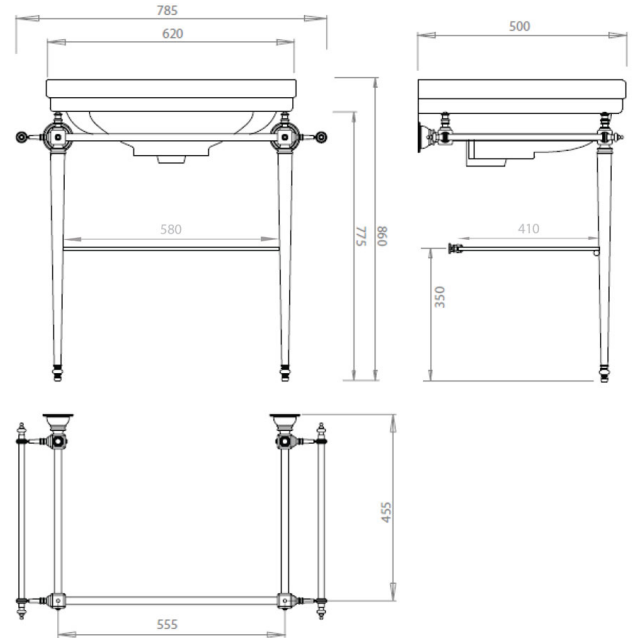

Stafford 62 X 50 Basin Stand

Code: ST623CS

Specifications

- Made in England
- Material: Vitreous China & Chrome on brass frame with glass shelf
- Hand crafted to excellence
- Requires waste: 32mm with overflow
- Tap Holes Available: One or three
- Mounting options: Wall hung or on console
- Fixing kits are included