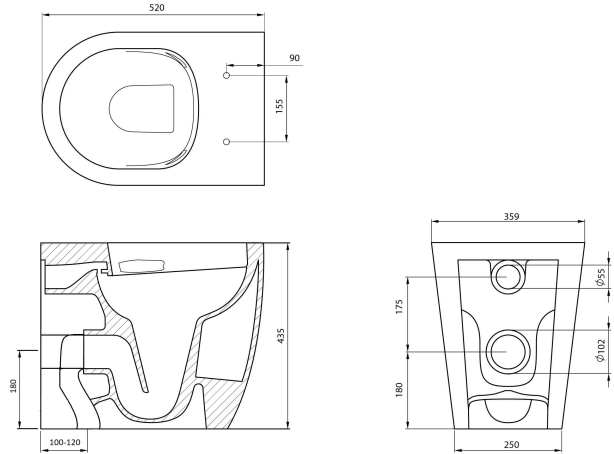

## Narva Rimless Floor Mounted Pan with Soft Close Quick Release Seat

### Specifications

- Finish: Gloss White Ceramic
- Seat: Quick release, soft close, duroplast.
- Universal S or P trap (90° Adjustable pan bend included).
- WELS rating: 4 Star (4.5/3L) (R:L03047)
- Watermark Approved to Australian Standards
- Waste set out: Variable 100-120mm. Smaller set out available from 60 to 80mm when the 90° Pan Bend (Code: APB195) is purchased.