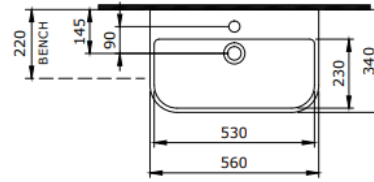

Narva 56 x 34 Semi-Recessed Basin

Code: NA56SRB

TRADITIONAL & HAMPTONS STYLE SPECIALISTS

BATHROOM | KITCHEN | LAUNDRY

Specifications

- Material: Ceramic
- Requires waste: 32mm with overflow
- Tap Holes Available: One
- Mounting options: Semi-Recessed
- Finish: White Gloss