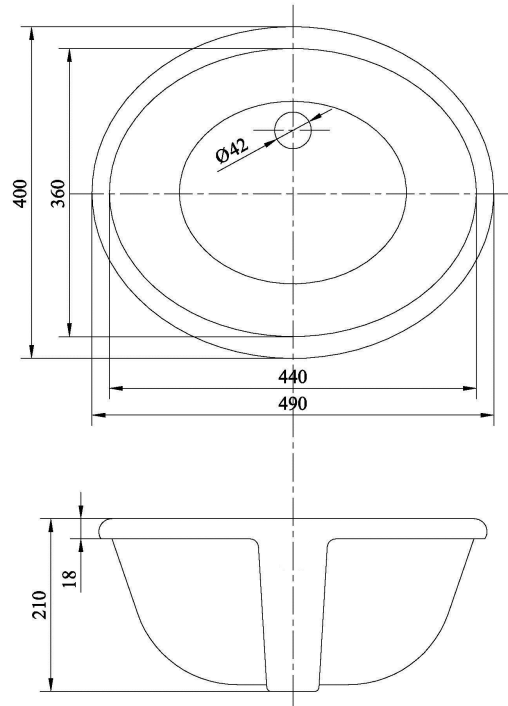

Narva 48 x 39 Under Counter Ceramic Wash Basin

Code: 914610

Specifications

- Material: Ceramic
- Requires waste: 32mm with overflow
- Tap Holes Available: None
- Mounting options: Under Counter
- Finish: White Gloss