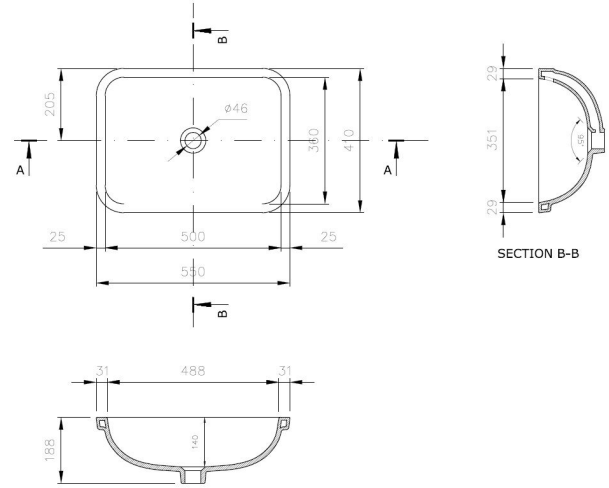

## Fino 55 X 41 Under Counter Basin - Gloss White

**Code:** FI5500UCB

TRADITIONAL & HAMPTONS STYLE SPECIALISTS

### Specifications

- Material: Fine fireclay
- Finish: Gloss White
- Requires waste: 32mm with overflow
- Tap Holes Available: None
- Mounting options: Under Counter