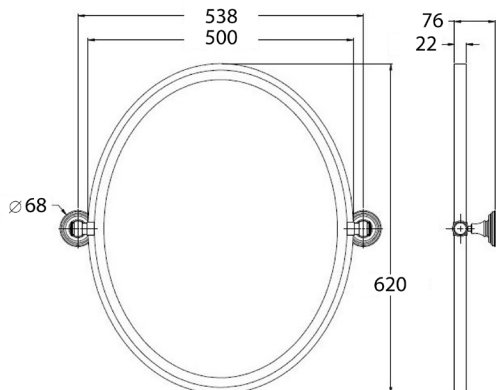

MIRRORS

MAYER OVAL PIVOT MIRROR

MAYER RECTANGLE PIVOT MIRROR