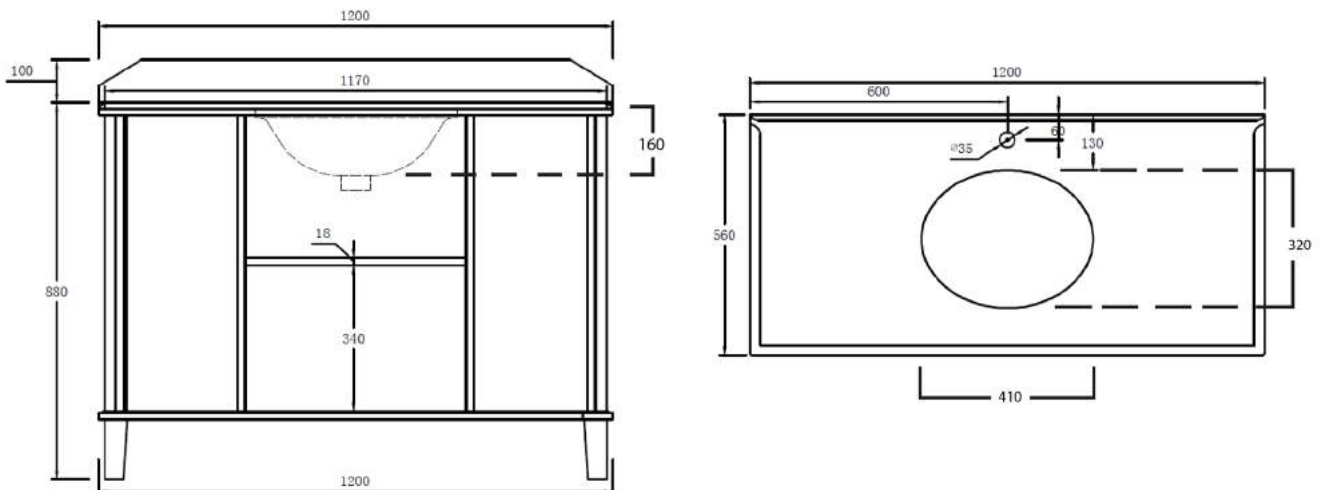

# VANITIES

BURNLEY 50 X 26 BASIN & VANITY

COVENTRY 120 X 55 DOUBLE BOWL SATIN WHITE VANITY WITH REAL MARBLE TOP & CERAMIC UNDERCOUNTER BASIN

COVENTRY 120 X 55 SINGLE BOWL SATIN WHITE VANITY WITH REAL MARBLE TOP & CERAMIC UNDER COUNTER BASIN