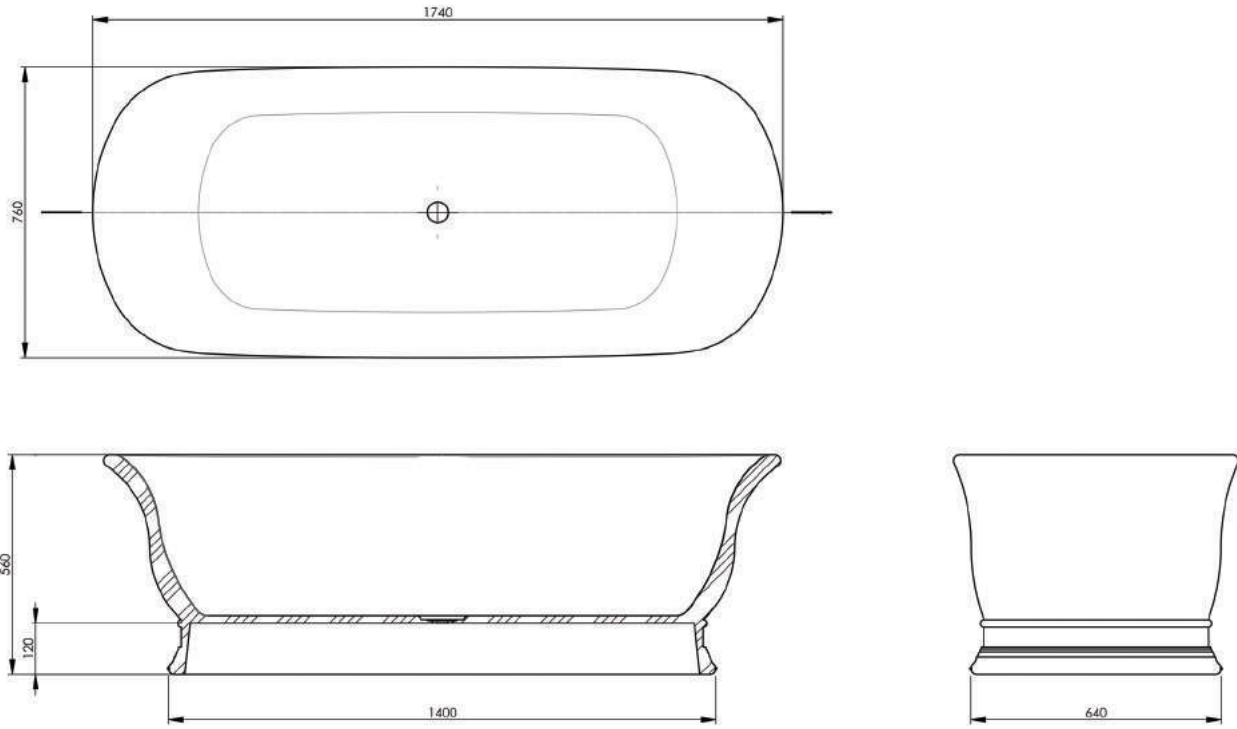

BATHS

CAMBRIDGE 174 X 76 TITANCAST BATH