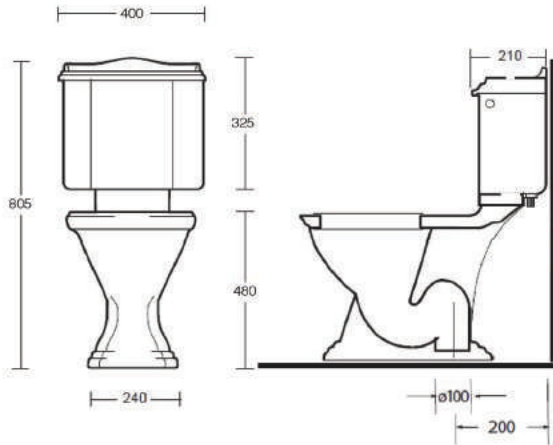

TOILETS

BIRMINGHAM CLOSE COUPLED TOILET S TRAP