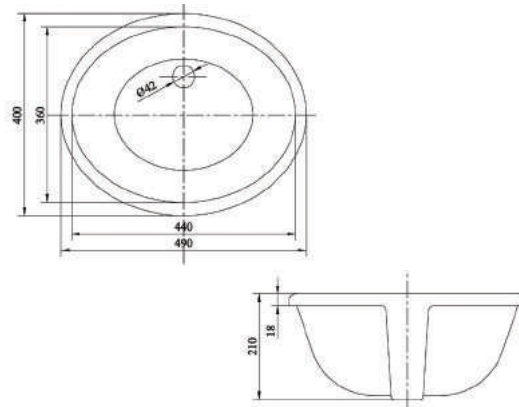

NARVA 48 X 39 UNDER COUNTER CERAMIC WASH BASIN