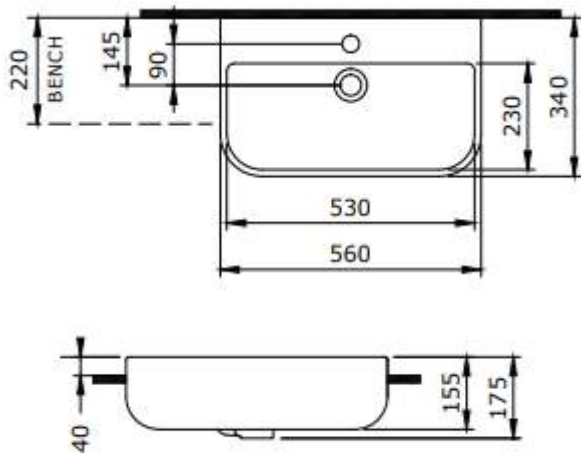

NARVA 56 X 34 SEMI RECESSED FINE FIRECLAY WASH BASIN