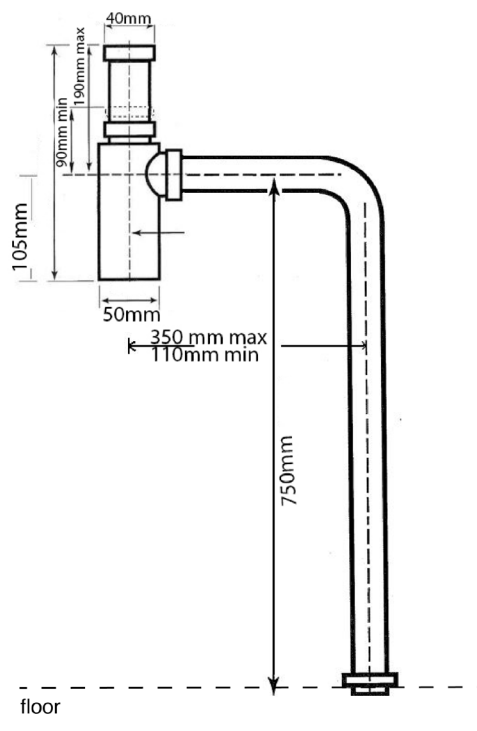

# BATHS

CAMBRIDGE 174 X 76 TITANCAST BATH

CAMBRIDGE 156 X 74 TITANCAST BATH

**TRAPS**

AURORA ADJUSTABLE BOTTLE P-TRAP

DELUXE ADJUSTABLE BOTTLE S-TRAP

AURORA ADJUSTABLE BOTTLE TRAP WITH VERTICAL EXTENSION PIPE INSTALLED