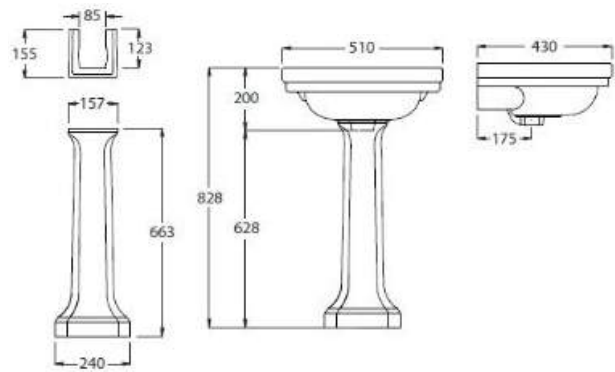

STAFFORD 51 X 43 BASIN & PEDESTAL