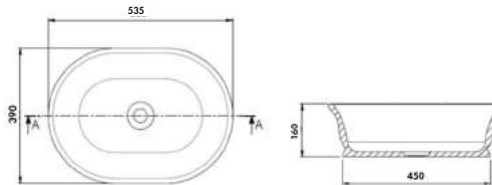

CAMBRIDGE 53 X 39 TITANCAST ABOVE COUNTER