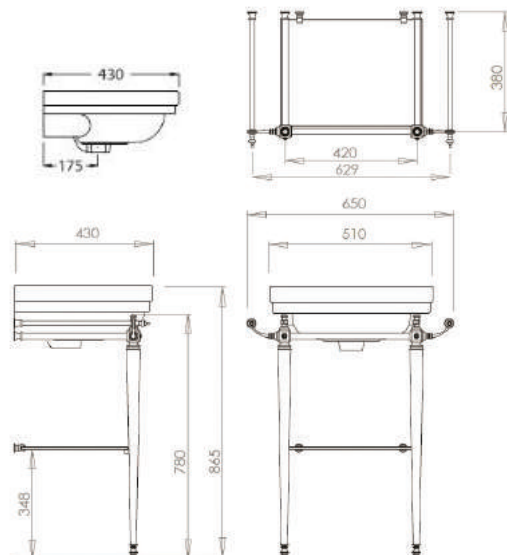

## BASINS

BIRMINGHAM 63X49 BASIN & PEDESTAL

BIRMINGHAM 63 X 49 BASIN STAND

STAFFORD 62 X 50 BASIN & PEDESTAL

STAFFORD 51 X 43 BASIN & PEDESTAL

STAFFORD 62 X 50 BASIN STAND WITH GLASS SHELF

STAFFORD 51 X 43 BASIN STAND WITH GLASS SHELF