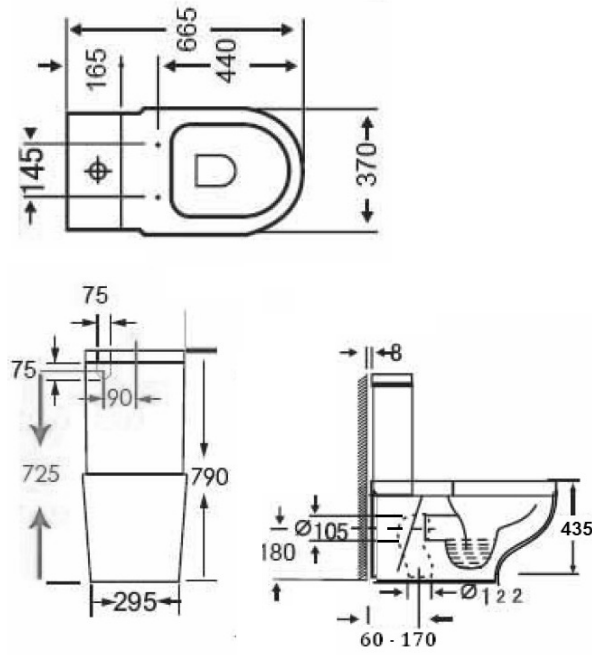

HARTLEY CLOSE COUPLED BACK TO WALL TOILET SUITE

Front View