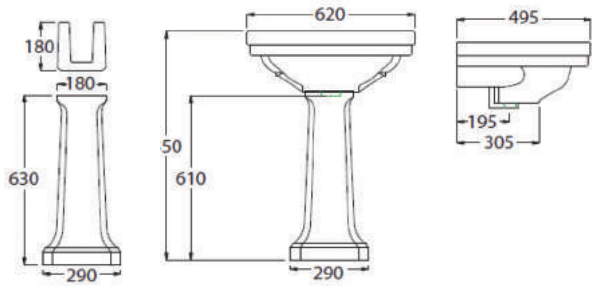

STAFFORD 62 X 50 BASIN & PEDESTAL