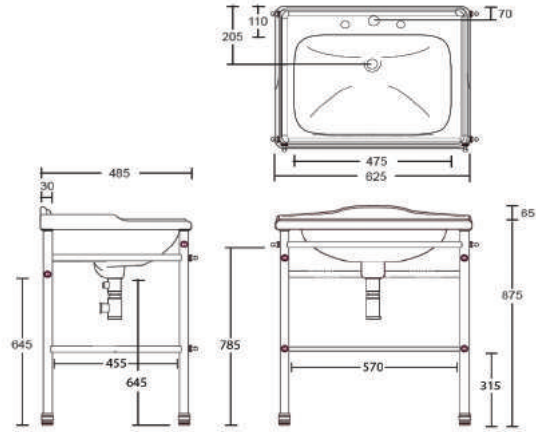

BIRMINGHAM 63 X 49 BASIN STAND