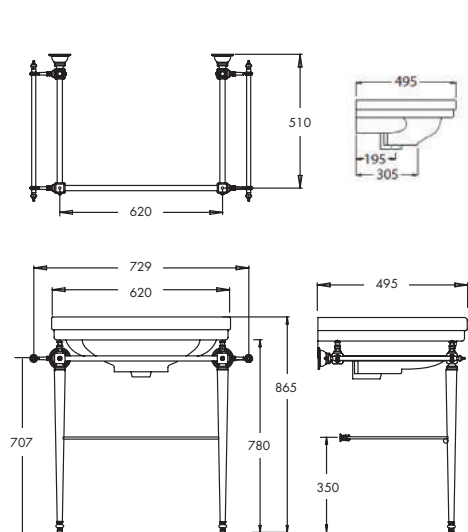

## BASINS

BIRMINGHAM 63X49 BASIN & PEDESTAL

BIRMINGHAM 63 X 49 BASIN STAND

STAFFORD 62 X 50 BASIN & PEDESTAL

STAFFORD 51 X 43 BASIN & PEDESTAL

STAFFORD 62 X 50 BASIN STAND WITH GLASS SHELF

STAFFORD 51 X 43 BASIN STAND WITH GLASS SHELF