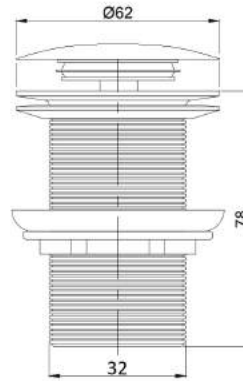

## WASTE OUTLETS

UNIVERSAL 32/40MM TWO PIECE BUTTON POP-UP WASTE -

UNIVERSAL 32/40MM TWO PIECE MUSHROOM POP-UP WASTE

SAFETY PULL OUT BATH WASTE WITH SHORT TAIL

TITANCAST 32MM BASIN WASTE

FIRECLAY BASIN WASTE