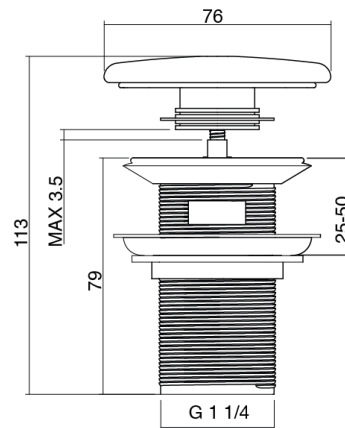

## WASTE OUTLETS

UNIVERSAL 32/40MM TWO PIECE BUTTON POP-UP WASTE -

UNIVERSAL 32/40MM TWO PIECE MUSHROOM POP-UP WASTE

SAFETY PULL OUT BATH WASTE WITH SHORT TAIL

TITANCAST 32MM BASIN WASTE

FIRECLAY BASIN WASTE