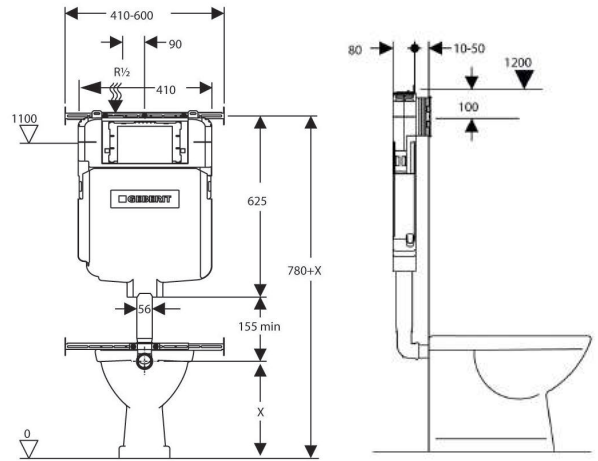

HARTLEY CLOSE COUPLED BACK TO WALL TOILET SUITE

Front View

GEBERIT IN-WALL CISTERN (FOR FLOOR MOUNTED PANS)

GEBERIT SIGMA ROUND DUAL-FLUSH PLATE & TURNER HASTINGS ROUND FLUSH PLATE