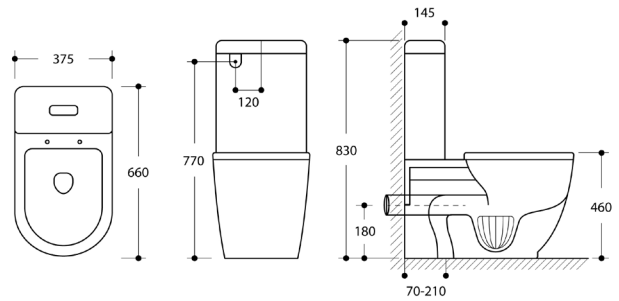

NARVA RIMLESS CLOSE COUPLED BACK TO WALL TOILET SUITE