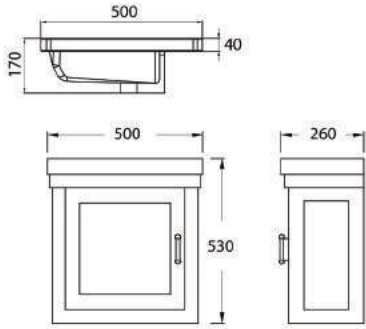

VANITIES

BURNLEY 50 X 26 BASIN & VANITY