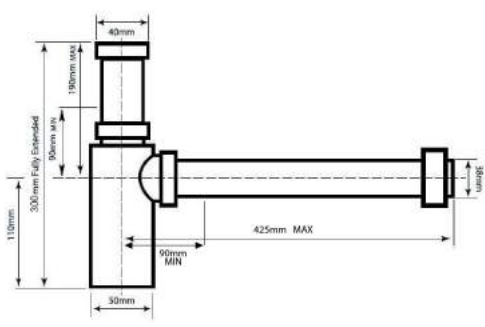

# BATHS

CAMBRIDGE 174 X 76 TITANCAST BATH

CAMBRIDGE 156 X 74 TITANCAST BATH

**TRAPS**

AURORA ADJUSTABLE BOTTLE P-TRAP

DELUXE ADJUSTABLE BOTTLE S-TRAP

AURORA ADJUSTABLE BOTTLE TRAP WITH VERTICAL EXTENSION PIPE INSTALLED