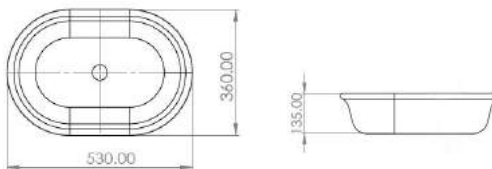

CLAREMONT 68 BASIN & PEDESTAL

CLAREMONT 58 BASIN & PEDESTAL

CLAREMONT 38 WALL HUNG BASIN

BLANCHE 53 X 36 TITANCAST ABOVE COUNTER BASIN

CAMBRIDGE 53 X 39 TITANCAST ABOVE COUNTER

FINO 382 ROUND ABOVE COUNTER FINE FIRECLAY BASIN