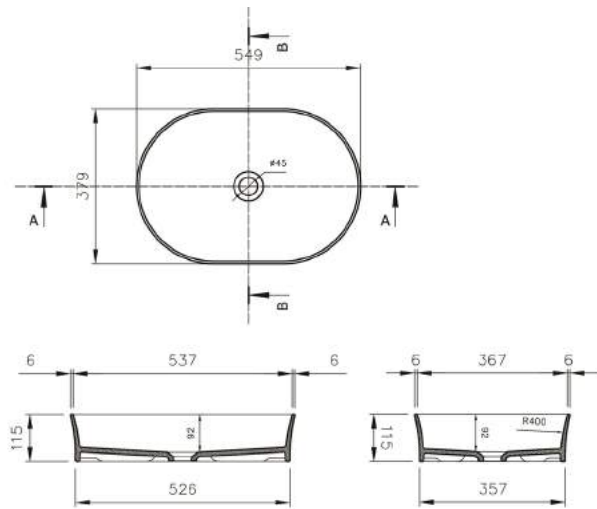

FINO 55 X 38 ABOVE COUNTER FINE FIRECLAY BASIN