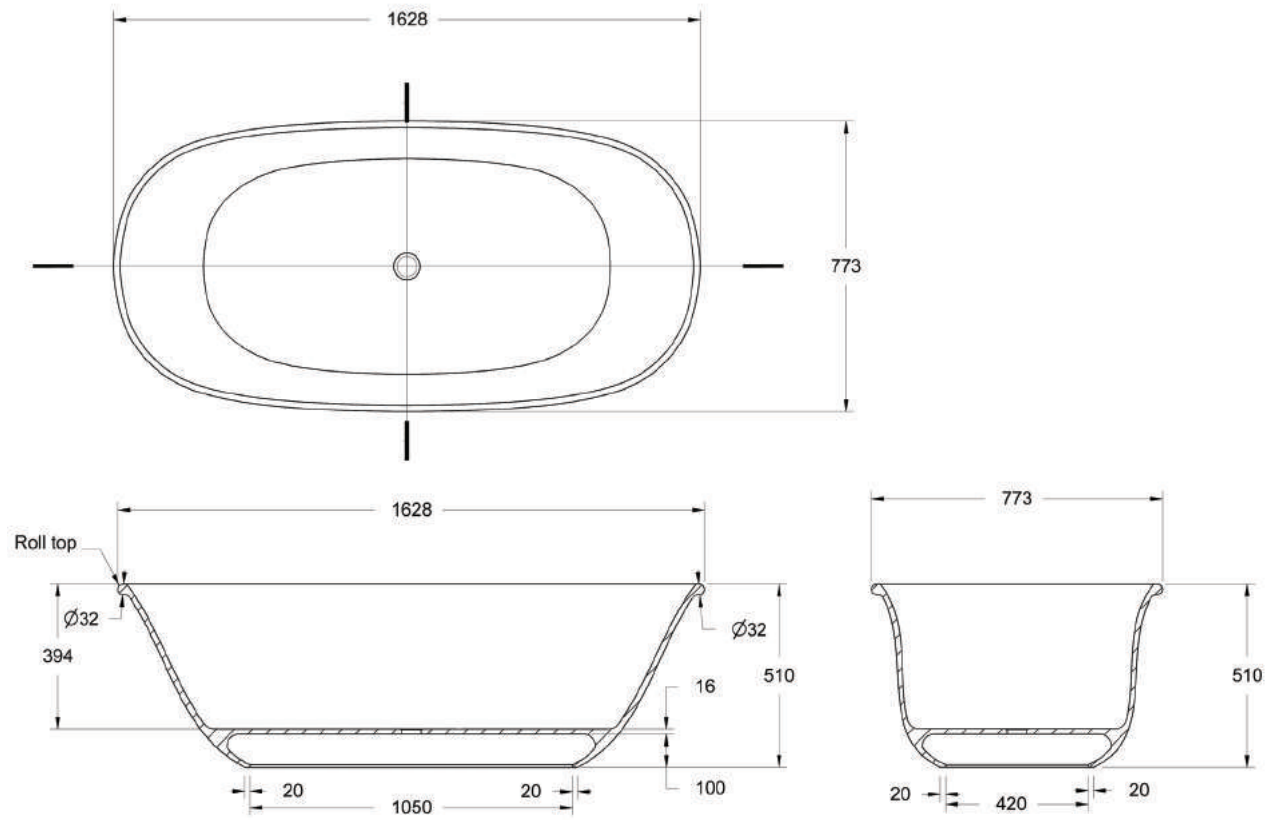

TRAPS

AURORA ADJUSTABLE BOTTLE P-TRAP