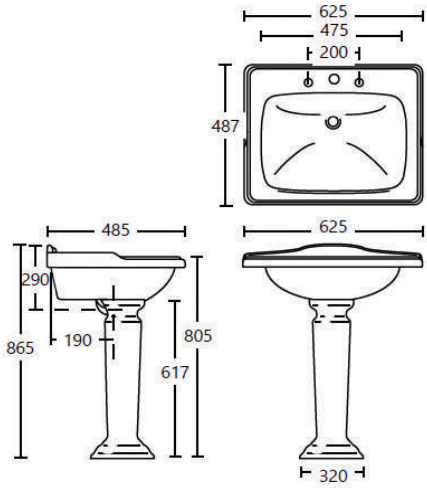

Line Drawings

BASINS

BIRMINGHAM 63X49 BASIN & PEDESTAL