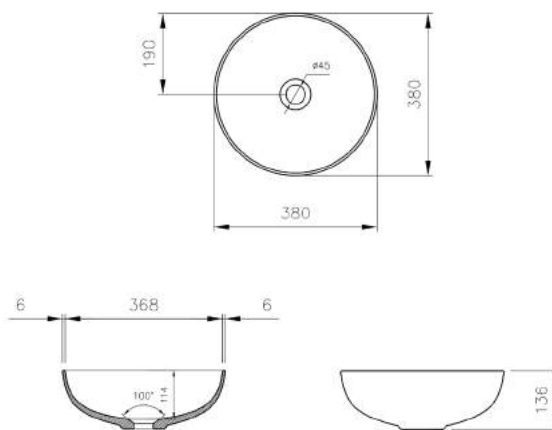

FINO 379 ROUND ABOVE COUNTER FINE FIRECLAY BASIN