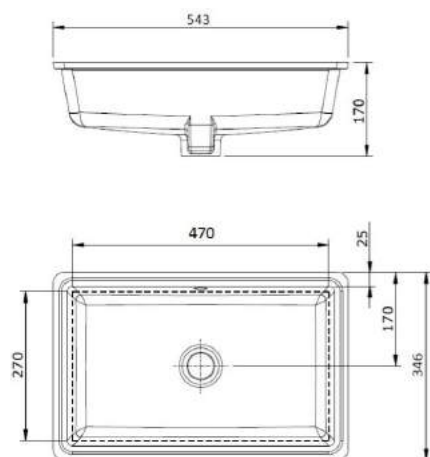

AGRES 53 X 34 UNDER COUNTER CERAMIC WASH BASIN