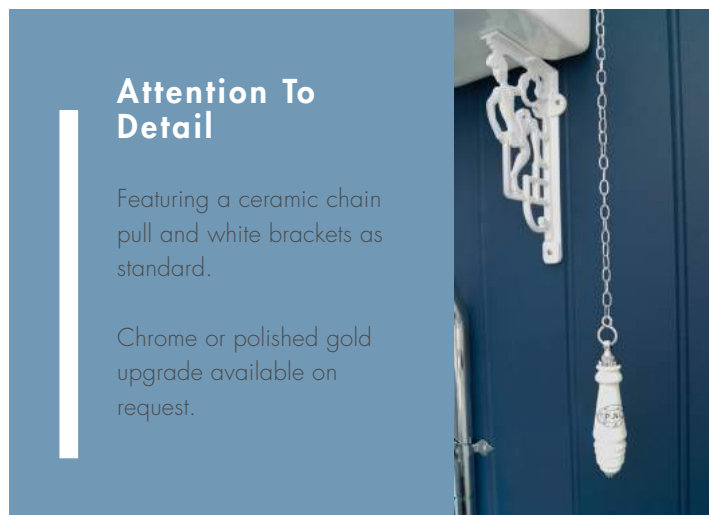

Birmingham High-Level Toilet with Black Seat

Gold Fittings*	BI202HLT-BS-GO	$5,578
Chrome Fittings	BI202HLT-BS	$3,984

Attention To Detail

Featuring a ceramic chain pull and white brackets as standard.

Chrome or polished gold upgrade available on request.