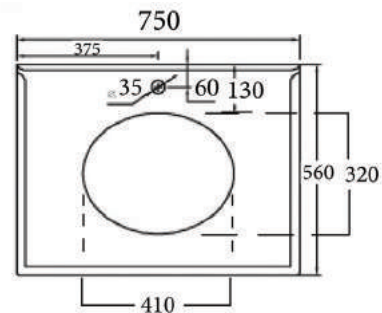

COVENTRY 75 X 55 SATIN WHITE VANITY WITH REAL MARBLE TOP & CERAMIC UNDERCOUNTER BASIN

MIRRORS

MAYER OVAL PIVOT MIRROR

MAYER RECTANGLE PIVOT MIRROR