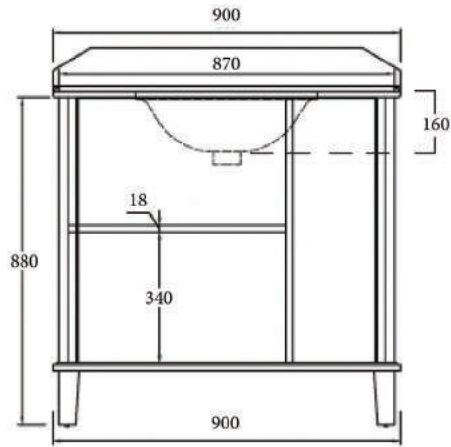

# VANITIES

BURNLEY 50 X 26 BASIN & VANITY

COVENTRY 120 X 55 DOUBLE BOWL SATIN WHITE VANITY WITH REAL MARBLE TOP & CERAMIC UNDERCOUNTER BASIN

COVENTRY 120 X 55 SINGLE BOWL SATIN WHITE VANITY WITH REAL MARBLE TOP & CERAMIC UNDER COUNTER BASIN