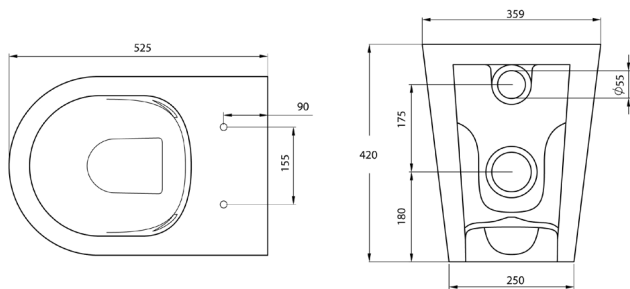

HARTLEY CLOSE COUPLED BACK TO WALL TOILET SUITE

Front View

GEBERIT IN-WALL CISTERN (FOR FLOOR MOUNTED PANS)

GEBERIT SIGMA ROUND DUAL-FLUSH PLATE & TURNER HASTINGS ROUND FLUSH PLATE