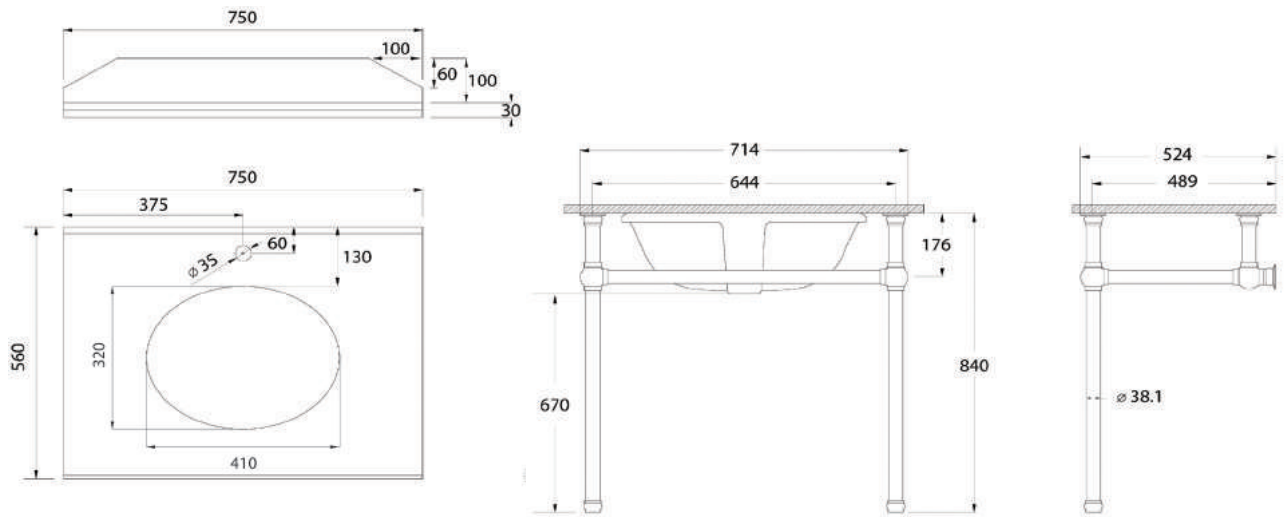

MAYER BASIN STAND WITH 75CM TOP