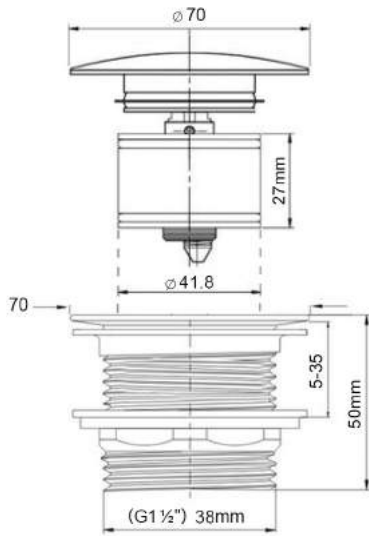

## WASTE OUTLETS

UNIVERSAL 32/40MM TWO PIECE BUTTON POP-UP WASTE -

UNIVERSAL 32/40MM TWO PIECE MUSHROOM POP-UP WASTE

SAFETY PULL OUT BATH WASTE WITH SHORT TAIL

TITANCAST 32MM BASIN WASTE

FIRECLAY BASIN WASTE