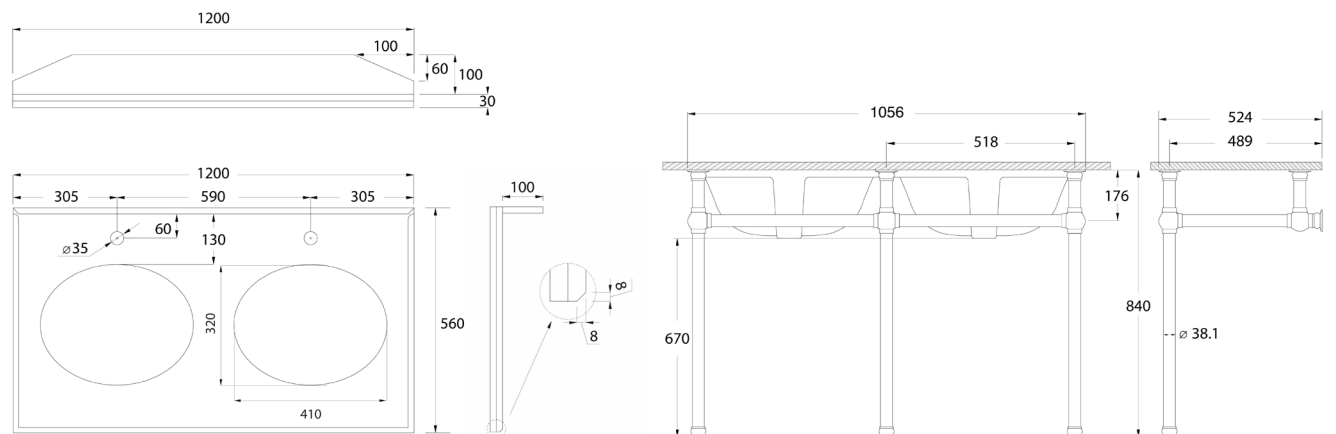

# VANITIES

BURNLEY 50 X 26 BASIN & VANITY

COVENTRY 120 X 55 DOUBLE BOWL SATIN WHITE VANITY WITH REAL MARBLE TOP & CERAMIC UNDERCOUNTER BASIN

COVENTRY 120 X 55 SINGLE BOWL SATIN WHITE VANITY WITH REAL MARBLE TOP & CERAMIC UNDER COUNTER BASIN