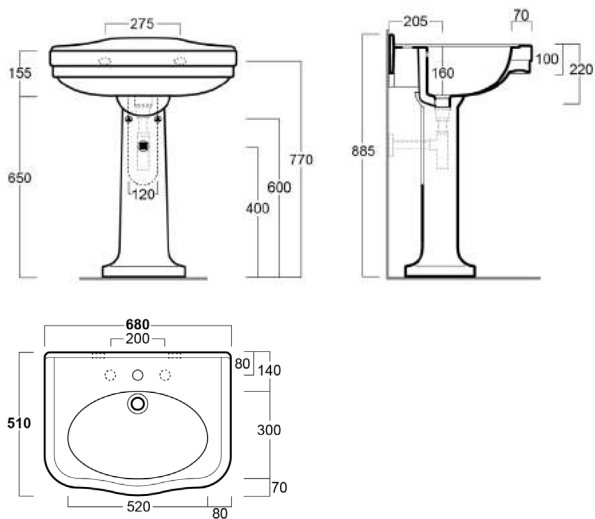

CLAREMONT 68 BASIN & PEDESTAL