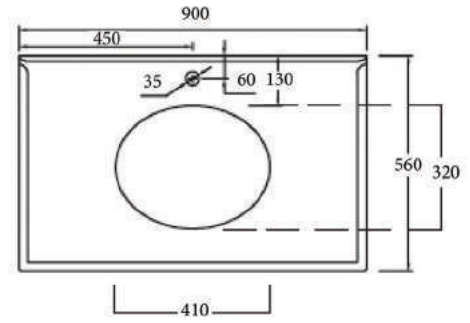

# VANITIES

BURNLEY 50 X 26 BASIN & VANITY

COVENTRY 120 X 55 DOUBLE BOWL SATIN WHITE VANITY WITH REAL MARBLE TOP & CERAMIC UNDERCOUNTER BASIN

COVENTRY 120 X 55 SINGLE BOWL SATIN WHITE VANITY WITH REAL MARBLE TOP & CERAMIC UNDER COUNTER BASIN