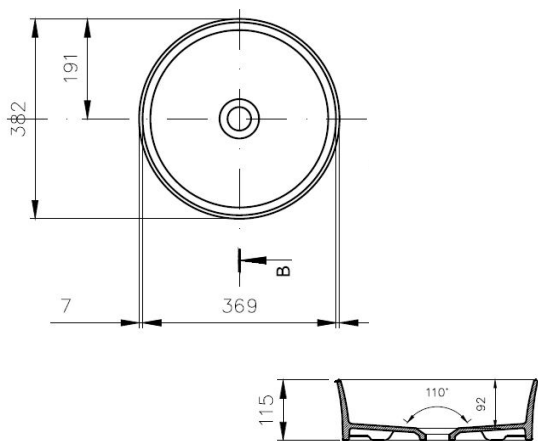

FINO 382 ROUND ABOVE COUNTER FINE FIRECLAY BASIN