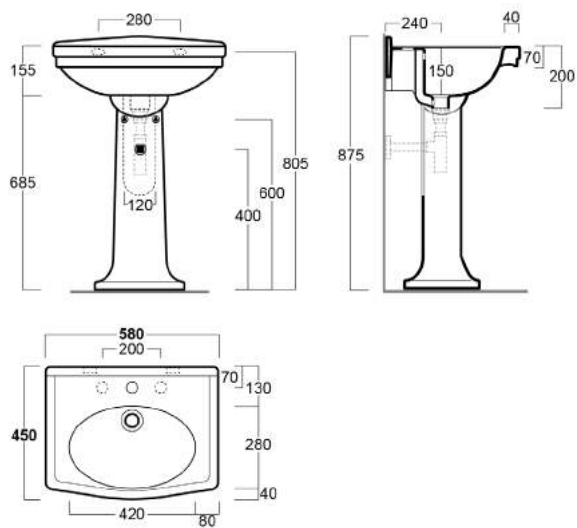

CLAREMONT 58 BASIN & PEDESTAL