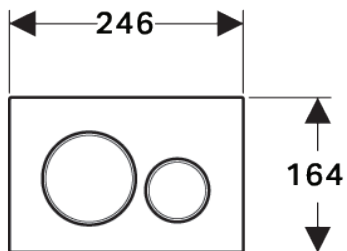

# BATHS

CAMBRIDGE 174 X 76 TITANCAST BATH

CAMBRIDGE 156 X 74 TITANCAST BATH

**TRAPS**

AURORA ADJUSTABLE BOTTLE P-TRAP

DELUXE ADJUSTABLE BOTTLE S-TRAP

AURORA ADJUSTABLE BOTTLE TRAP WITH VERTICAL EXTENSION PIPE INSTALLED