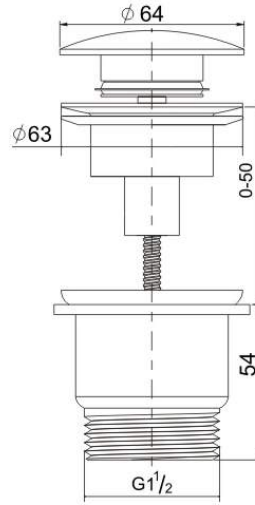

UNIVERSAL 32/40MM TWO PIECE MUSHROOM POP-UP WASTE