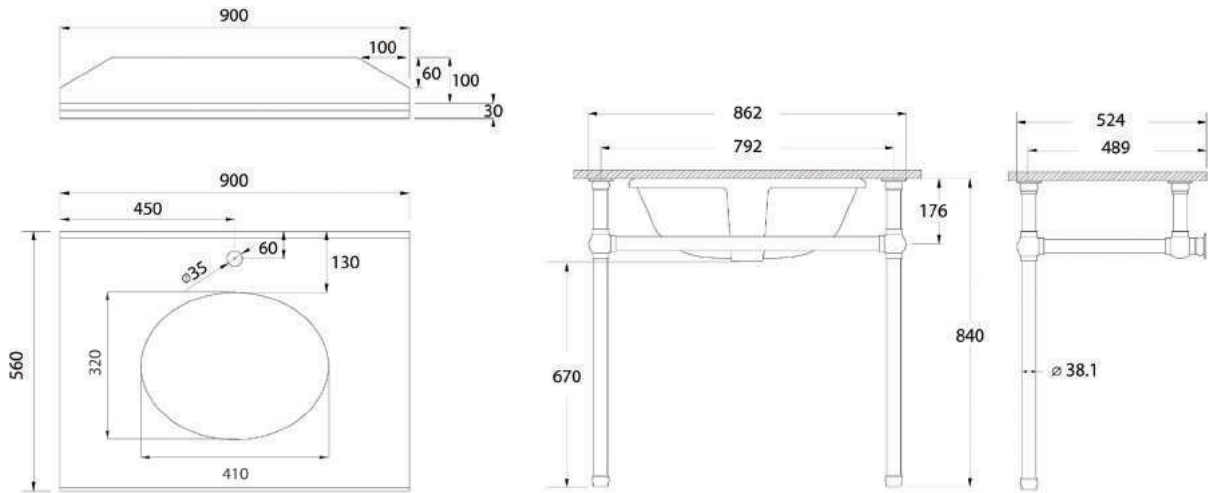

MAYER BASIN STAND WITH 90CM TOP