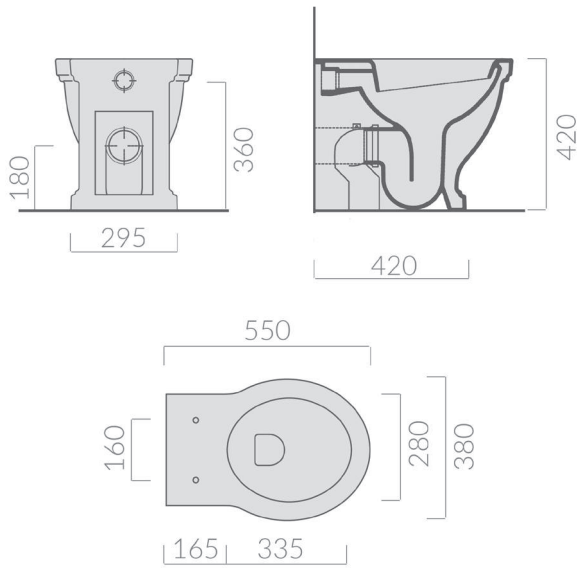

CLAREMONT FLOOR MOUNTED PAN