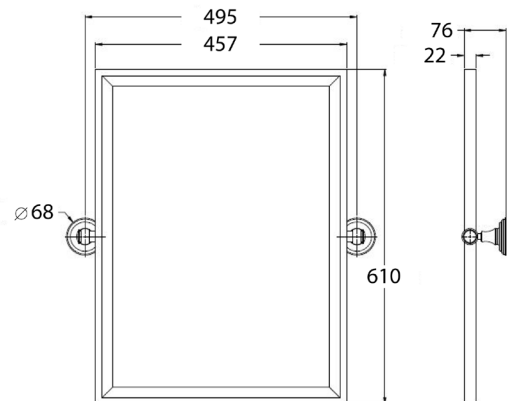

MIRRORS

MAYER OVAL PIVOT MIRROR

MAYER RECTANGLE PIVOT MIRROR