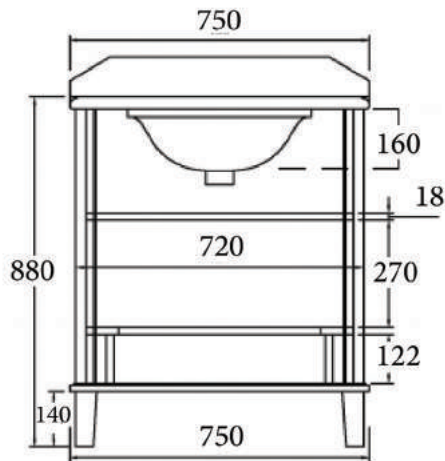

COVENTRY 75 X 55 SATIN WHITE VANITY WITH REAL MARBLE TOP & CERAMIC UNDERCOUNTER BASIN