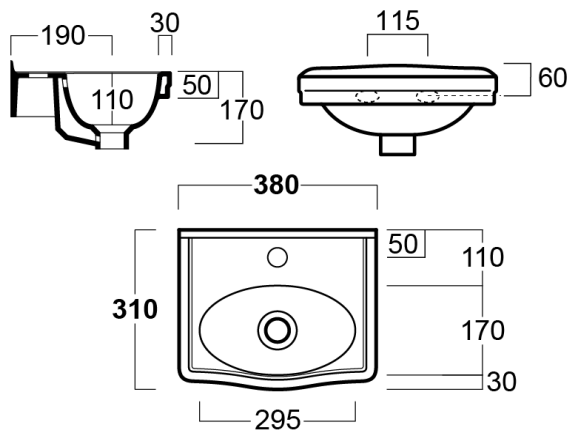

CLAREMONT 38 WALL HUNG BASIN