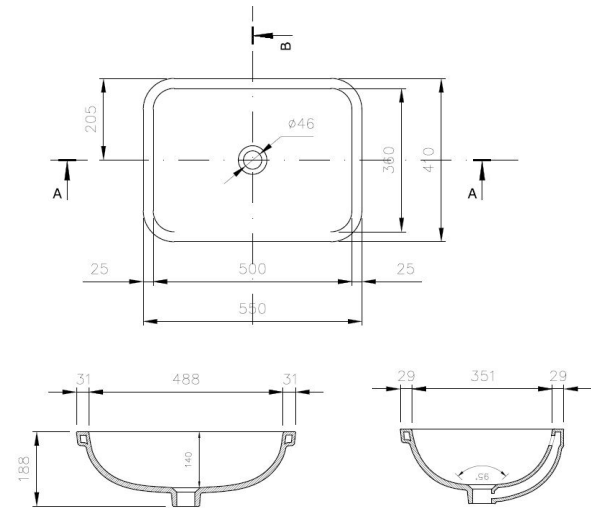

FINO 55 X 41 UNDERCOUNTER FINE FIRECLAY BASIN