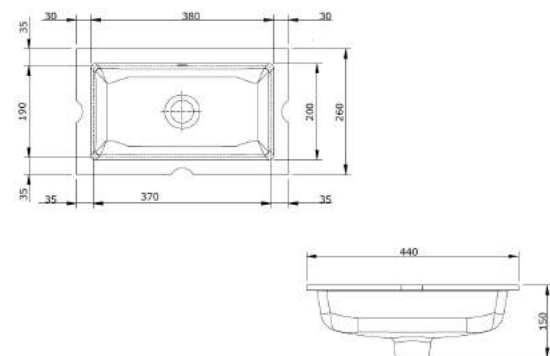

MINI AGRES 44 X 26 UNDER COUNTER CERAMIC WASH BASIN