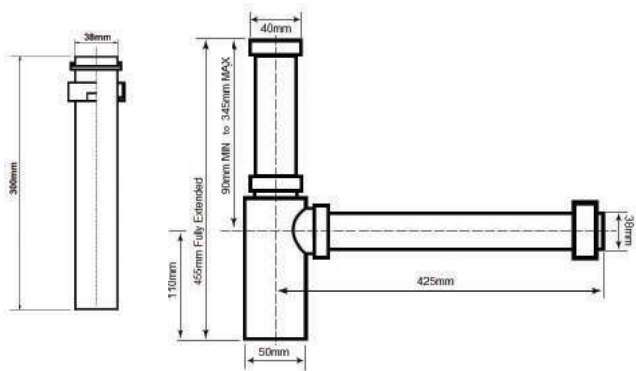

# BATHS

CAMBRIDGE 174 X 76 TITANCAST BATH

CAMBRIDGE 156 X 74 TITANCAST BATH

**TRAPS**

AURORA ADJUSTABLE BOTTLE P-TRAP

DELUXE ADJUSTABLE BOTTLE S-TRAP

AURORA ADJUSTABLE BOTTLE TRAP WITH VERTICAL EXTENSION PIPE INSTALLED