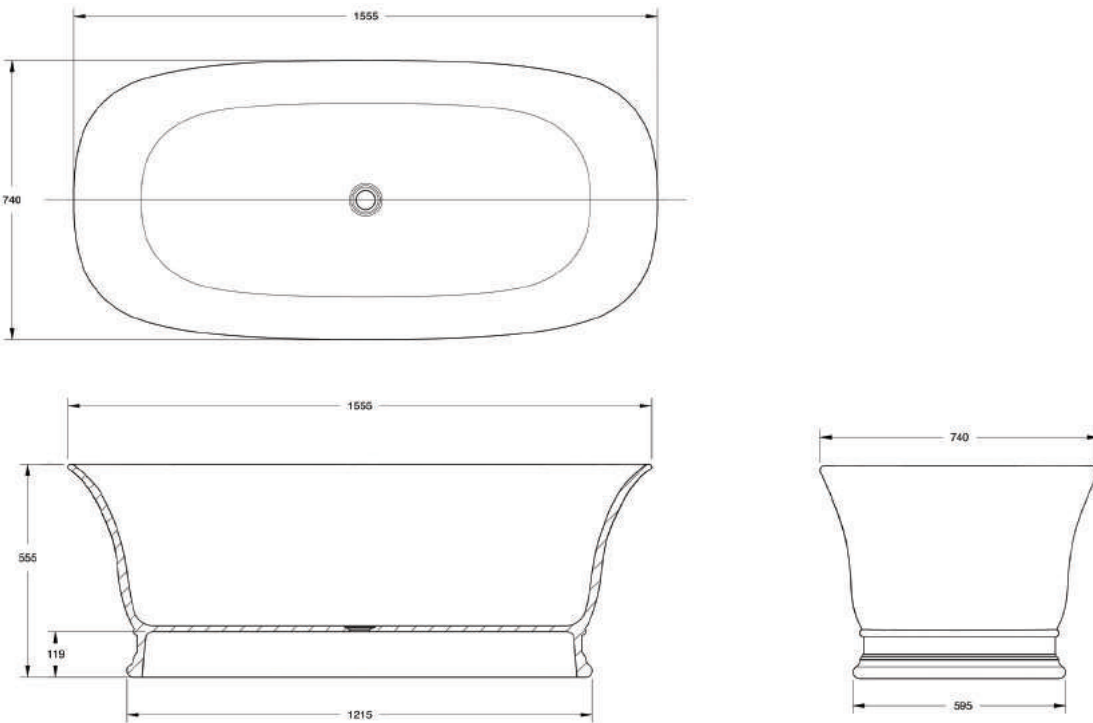

CAMBRIDGE 156 X 74 TITANCAST BATH