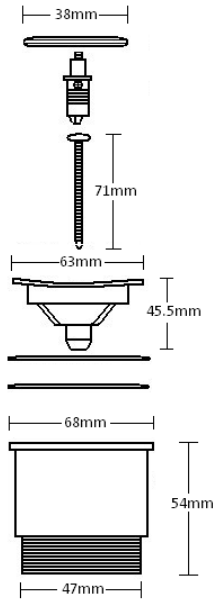

WASTE OUTLETS

UNIVERSAL 32/40MM TWO PIECE BUTTON POP-UP WASTE -