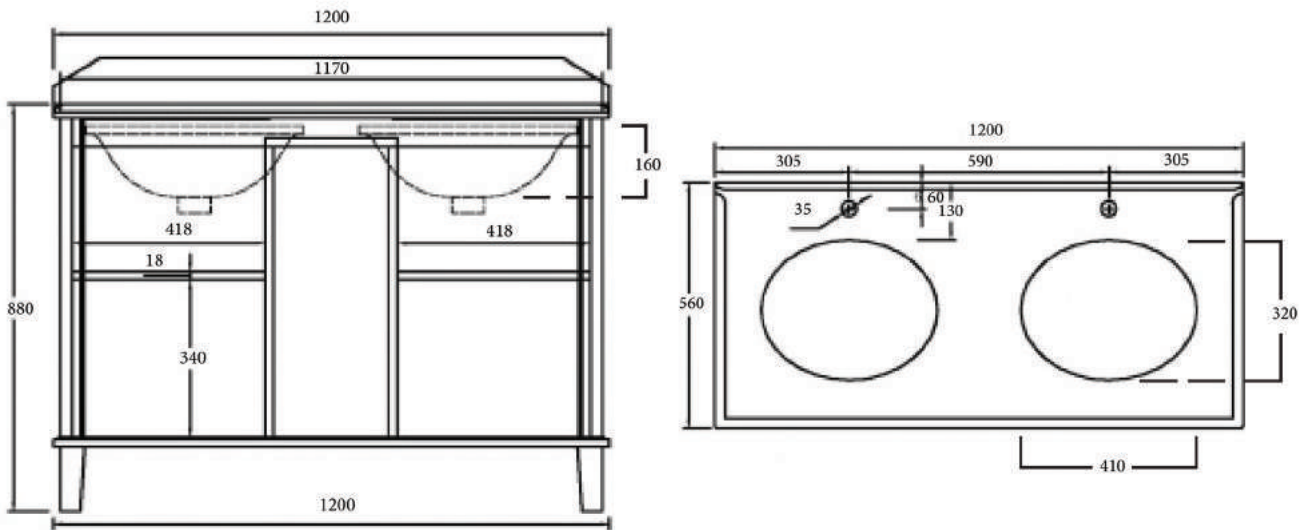

# VANITIES

BURNLEY 50 X 26 BASIN & VANITY

COVENTRY 120 X 55 DOUBLE BOWL SATIN WHITE VANITY WITH REAL MARBLE TOP & CERAMIC UNDERCOUNTER BASIN

COVENTRY 120 X 55 SINGLE BOWL SATIN WHITE VANITY WITH REAL MARBLE TOP & CERAMIC UNDER COUNTER BASIN