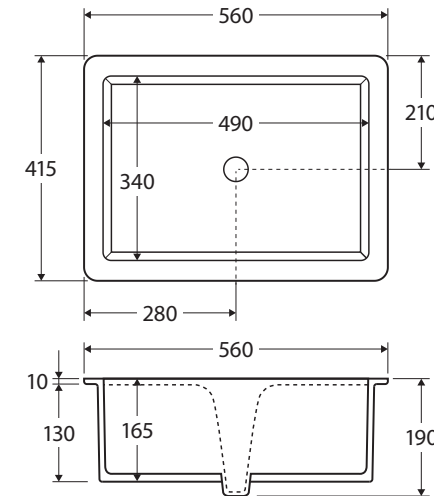

## UNDERMOUNT BASIN

### Features

- Gloss white finish
- Vitreous china
- Integrated overflow with chrome ring included
- Requires 32 mm overflow waste (not included)
- Capacity: 11 litres

**Please note:** This basin is not compatible with Fienza stone tops or vanity units.

While we aim to ensure specifications are correct at the time of publication, Fienza reserves the right to make modifications without prior notice. Physical colour may vary from image shown. All measurements are shown in millimetres. For ceramic products, please allow +/- 10 mm tolerance for manufacturing variance. Always use physical product measurements for mark-ups and roughing-in as the technical drawing may differ from actual product received.