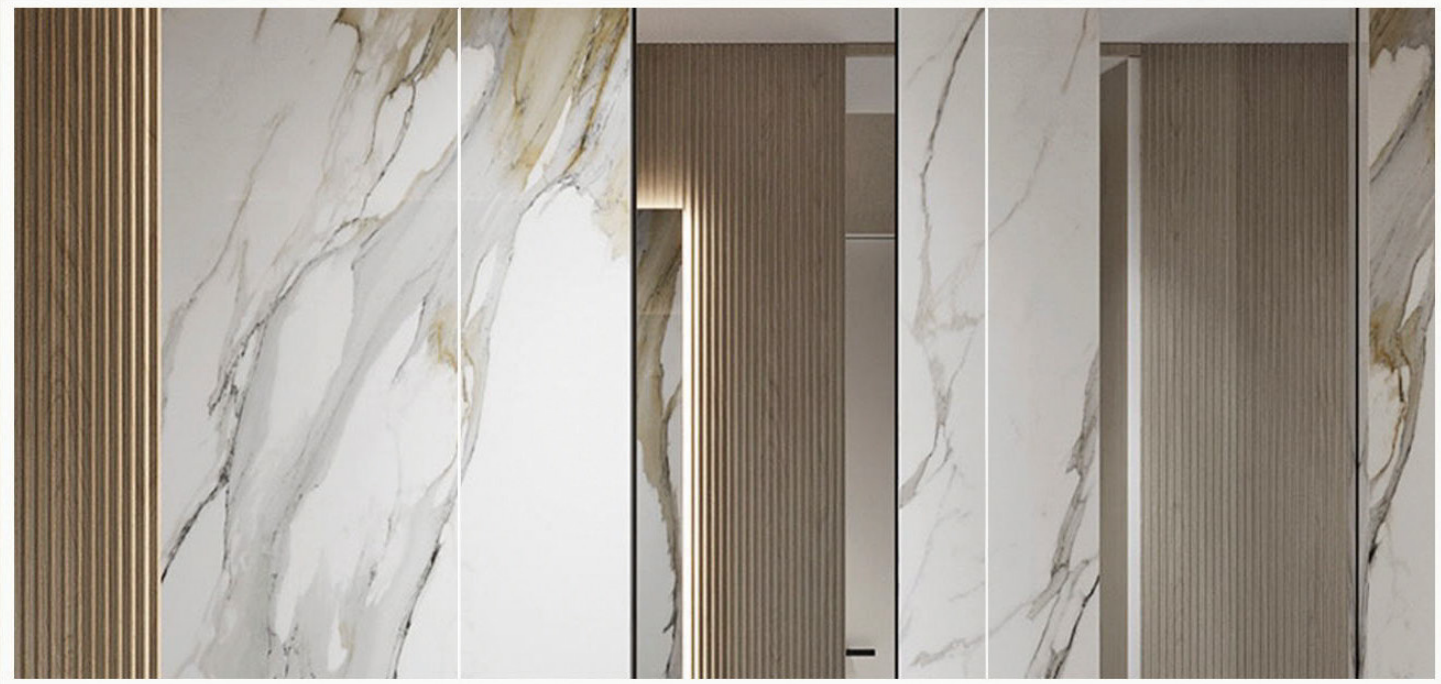

MOONLIGHT

LED Shaving Cabinet