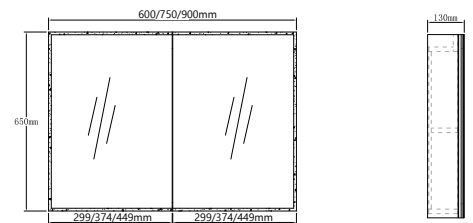

LED Shaving Cabinet

MOONLIGHT

LED Shaving Cabinet

600/750/900mm 2 Doors

1200mm/1500mm 3 Doors/ 4 Doors

LED SHAVING CABINET

Cabinet 2 Door 600/750/900 x650 x130mm
3 Door 1200/1500 x650 x130mm

- FEATURES:**
- Configuration
 - Doors Finger Pull, Soft close
 - Finish Moisture Resistant Plywood
 - Solid Surface Edge
 - Exterior Mirror - 5mm
 - Copper-free mirror
 - Lighting
 - 6000K LED light strip
 - Sensor on/off on mirror
 - Up to 50,000 hours of LED life
 - Wattage 40W(600-1200) 60W(1500)
 - Input Voltage 170-265V
 - Output Voltage 12V
 - IP 44 Hardwire
 - Not recommended for recessing into walls.

LED-PSV600 RRP: \$1,030
LED-PSV750 RRP: \$1,180
LED-PSV900 RRP: \$1,365

LED-PSV1200 RRP: \$1,830
LED-PSV1500 RRP: \$2,210

BYRON

BOSTON

MARLO

SHAVING CABINET WITH SHELF

Cabinet	600/750/900x800x150mm
FEATURES:	
Configuration	Wall Mounted
Doors	2 Door Soft closing
Handle	Finger Pull
Finish	Moisture Resistant Plywood Exterior Mirror - 4mm Copper-free mirror