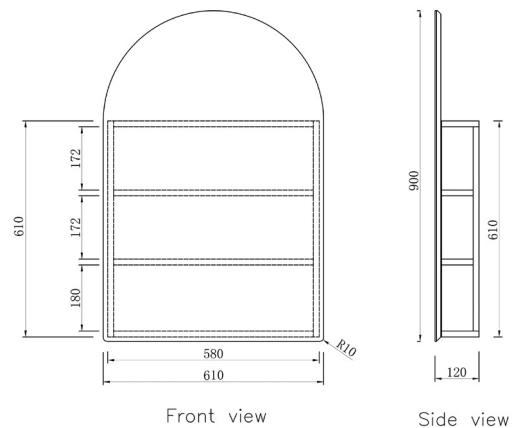

Front view

Side view