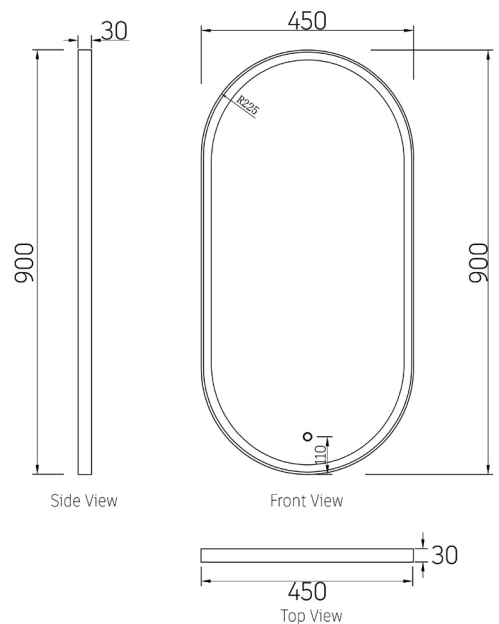

NOOSA

Led Mirror

NOOSA LED MIRROR

Size **900x450mm**

FEATURES:
Configuration

Wall Mounted

Anti-fog + 5mm Copper-free mirror, Pencil Edge
Touch control sensor on/off on mirror
Backlit with, LED light strip
Up to 50,000 hours of LED life
Dimmable LED lights
Wattage 40W
Input Voltage 170-265V
Output Voltage 12V
IP44
SGS Approved
Hardwire

LED-OV9045 RRP: \$290

METAL

Framed Led Mirror

METAL FRAMED LED MIRROR

Size **900x450x30mm**

- FEATURES:**
- Configuration Wall Mounted
 - Anti-fog + 5mm Copper-free mirror, Pencil Edge
 - Touch control sensor on/off on mirror
 - Dimmable LED lights
 - LED light strip
 - Up to 50,000 hours of LED life
 - Wattage 40W
 - Input Voltage 170-265V
 - Output Voltage 12V
 - IP 44
 - SGS Approved
 - Hardwire

BRUSHED GOLD RRP: \$415
LED-MF9045G

MATTE BLACK RRP: \$415
LED-MF9045B

ARCHIE

Led Mirror

ARCHIE LED MIRROR

Size **900x600x40mm**

FEATURES: Configuration

Wall Mounted with Two Way brackets
Anti-fog + 5mm Copper-free mirror With Acrylic Frame
Touch control sensor on/off on mirror
Backlit with 6000K LED light strip
Up to 50,000 hours of LED life
Dimmable LED lights
Wattage 40W
Input Voltage 170-265V
Output Voltage 12V
IP 44
SGS Approved
Hardwire

AVALON LED MIRROR 900

Size **900x700x30mm**
1200x700x30mm

FEATURES:
Configuration Wall Mounted with brackets
Anti-fog + 5mm Copper-free mirror With
Metal Frame in Brushed Chrome
Touch control sensor on/off on mirror
Backlit with 6000K LED light strip
Magnified light mirror
Up to 50,000 hours of LED life
Dimmable LED lights
Wattage 40W
Input Voltage 170-265V
Output Voltage 12V
IP 44
SGS Approved
Hardwire