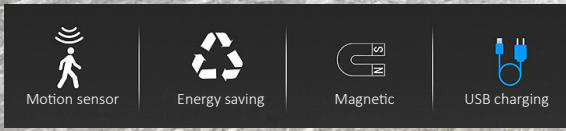

LED LIGHT STRIP