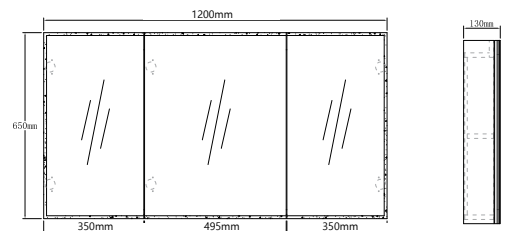

LED Shaving Cabinet

MOONLIGHT

LED Shaving Cabinet

600/750/900mm 2 Doors

1200mm/1500mm 3 Doors/ 4 Doors

LED SHAVING CABINET

Cabinet 2 Door 600/750/900 x650 x130mm
3 Door 1200/1500 x650 x130mm

- FEATURES:**
- Configuration
 - Doors Finger Pull, Soft close
 - Finish Moisture Resistant Plywood
 - Solid Surface Edge
 - Exterior Mirror - 5mm
 - Copper-free mirror
 - Lighting
 - 6000K LED light strip
 - Sensor on/off on mirror
 - Up to 50,000 hours of LED life
 - Wattage 40W(600-1200) 60W(1500)
 - Input Voltage 170-265V
 - Output Voltage 12V
 - IP 44 Hardwire
 - Not recommended for recessing into walls.

LED-PSV600 RRP: \$1,030
LED-PSV750 RRP: \$1,180
LED-PSV900 RRP: \$1,365

LED-PSV1200 RRP: \$1,830
LED-PSV1500 RRP: \$2,210

BYRON

BOSTON

MARLO

SHAVING CABINET WITH SHELF

Cabinet	600/750/900x800x150mm
FEATURES:	
Configuration	Wall Mounted
Doors	2 Door Soft closing
Handle	Finger Pull
Finish	Moisture Resistant Plywood Exterior Mirror - 4mm Copper-free mirror