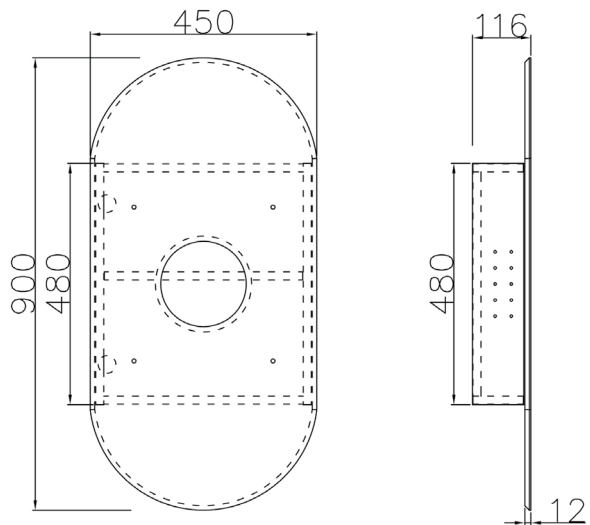

Matte White
 SOV9045

RRP: \$480

NOOSA

Shaving Cabinet

NOOSA SHAVING CABINET

Door 900x450mm
Cabinet 480x450x116mm

FEATURES:
Configuration

Wall Mounted