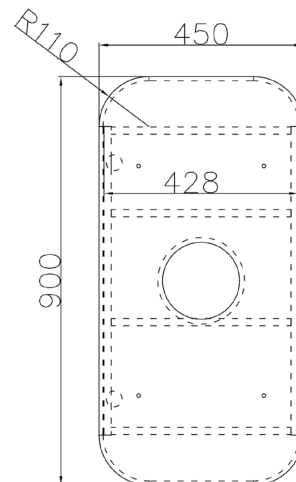

Matte White
 SOV9045

RRP: \$480

NOOSA

Shaving Cabinet

NOOSA SHAVING CABINET

Door 900x450mm
Cabinet 480x450x116mm

FEATURES:
Configuration

Wall Mounted

RRP: \$495

NEWPORT

Shaving Cabinet

NEWPORT SHAVING CABINET

Door 900x450mm
Cabinet 680x428x120mm

FEATURES:
Configuration Wall Mounted
Doors 1 Door Soft closing
Handle Fingerpull
Finish Matte White 2 Pac Polyurethane
Moisture Resistant Plywood
Exterior Mirror - 4mm Copper-free mirror
Internal mirror- Magnified
Opens left or right

Matte White
SSQ9045 RRP: \$480

NEWPORT

Shaving Cabinet

NEWPORT SHAVING CABINET

Door 900x450mm
Cabinet 680x428x120mm

- FEATURES:**
- Configuration Wall Mounted
 - Doors 1 Door Soft closing
 - Handle Fingerpull
 - Finish Laminated Black Or Natural Oak
 - Moisture Resistant Plywood
 - Exterior Mirror - 4mm Copper-free mirror
 - Opens left or right

Natural Oak RRP: \$495
SSQ9045N

Black Oak RRP: \$495
SSQ9045B

ARCHIE

Shaving Cabinet

ARCHIE SHAVING CABINET

Door 900 x 600mm
Cabinet 588x576x120mm

FEATURES:
Configuration

Wall Mounted