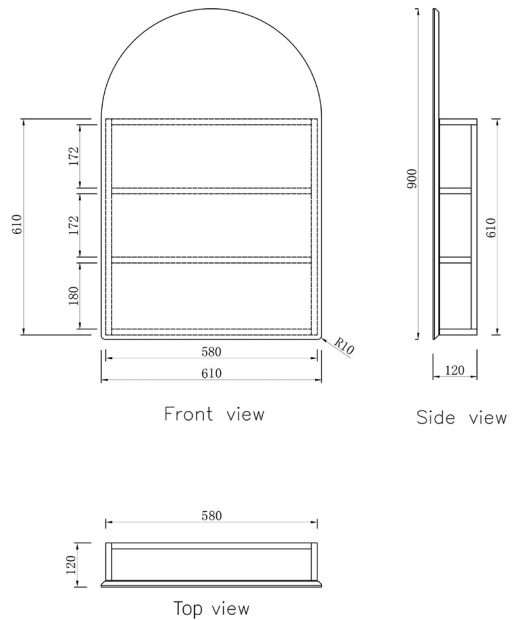

FEATURES:
Configuration

Wall Mounted

Doors
Handle
Finish

1 Door Soft closing
Fingerpull
Matte White 2 Pac Polyurethane
Moisture Resistant Plywood
Exterior Mirror - 4mm Copper-free mirror
Opens from the Right

Matte White
ARSV9060

RRP: $585