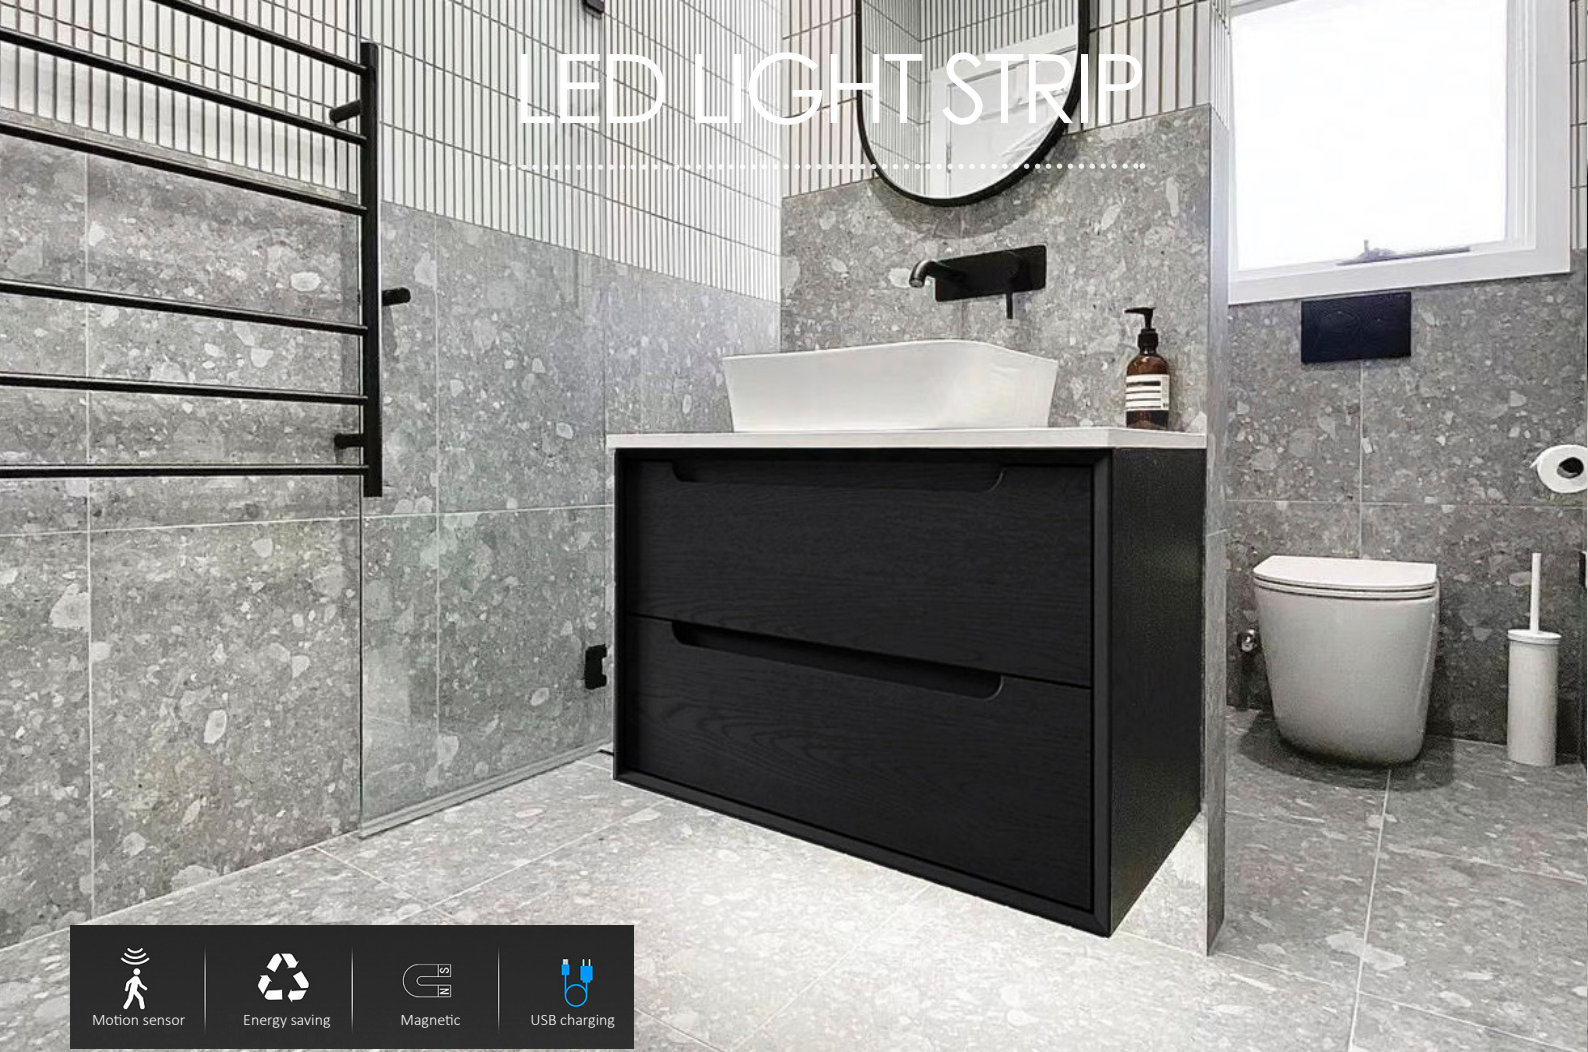

BRUSHED GOLD
MFMAR9060G RRP: \$290

MATTE BLACK
MFMAR9060B RRP: \$290

LONDON

LONDON MIRROR

Size **700mm round**

FEATURES:
Configuration Wall Mounted with bracket
700mm Dia.
Framed with Chrome
Copper-free mirror,
Pencil Edge

MIRROR FRONT VIEW

700mm

30mm

MIRROR SIDE VIEW

MATTE BLACK	MFM700B	RRP: \$265
MFM700BG	MFM700BG	RRP: \$265
MFM700CH	MFM700CH	RRP: \$290

LONDON

LED LIGHT STRIP

Cabinet LED Light

3 RECHARGE

- Long battery life and easy charging
- USB charging
- Power bank charging

4 GEAR SWITCH

- OFF: Turn off the lights
- ON: Long light switch
- AUTO: Induction standby state

otti
australia

Otti Australia
109 Orchard Rd
Chester Hill, NSW 2162
Ph: 02 97721306