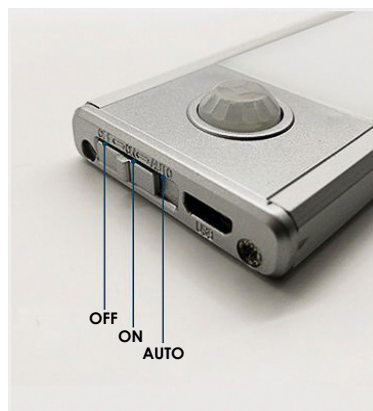

3 RECHARGE

- Long battery life and easy charging
- USB charging
- Power bank charging

4 GEAR SWITCH

- OFF: Turn off the lights
- ON: Long light switch
- AUTO: Induction standby state

otti
australia

Otti Australia
109 Orchard Rd
Chester Hill, NSW 2162
Ph: 02 97721306