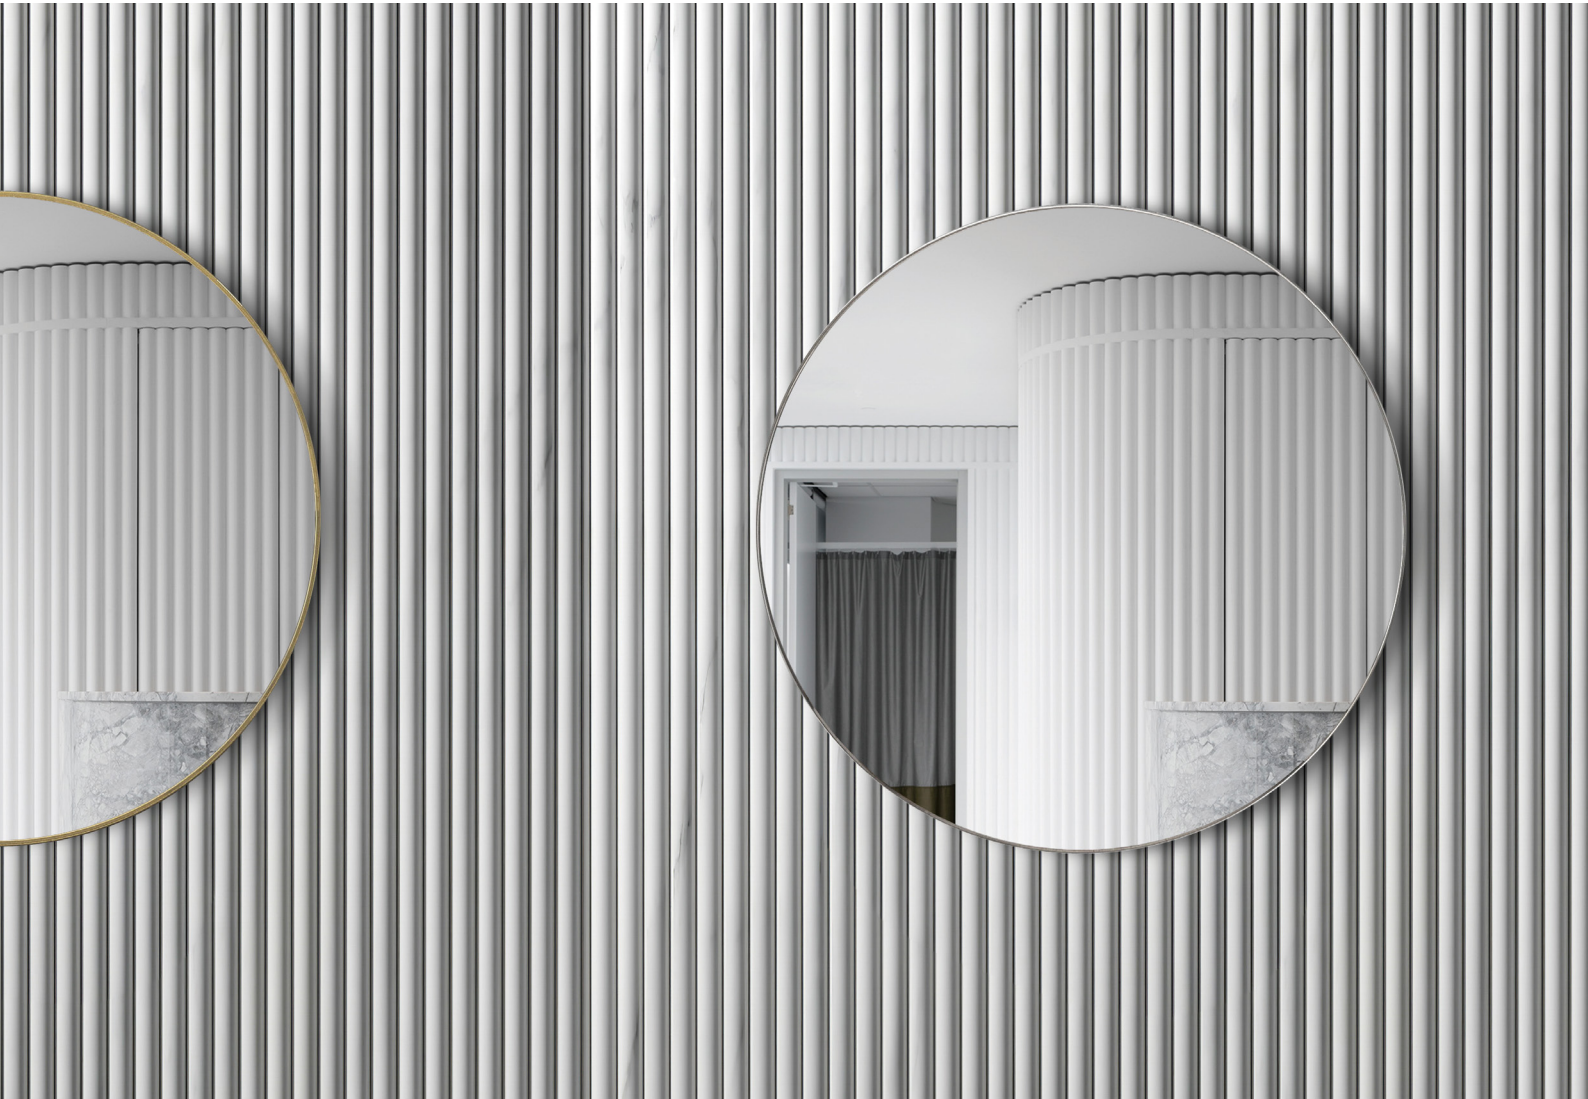

BRUSHED GOLD
MFMAR9060G RRP: \$290

MATTE BLACK
MFMAR9060B RRP: \$290

LONDON

LONDON MIRROR

Size **700mm round**

FEATURES:
Configuration Wall Mounted with bracket
700mm Dia.
Framed with Chrome
Copper-free mirror,
Pencil Edge

MIRROR FRONT VIEW

700mm

30mm

MIRROR SIDE VIEW

MATTE BLACK	MFM700B	RRP: \$265
MFM700BG	MFM700BG	RRP: \$265
MFM700CH	MFM700CH	RRP: \$290

LONDON

LED LIGHT STRIP

Cabinet LED Light