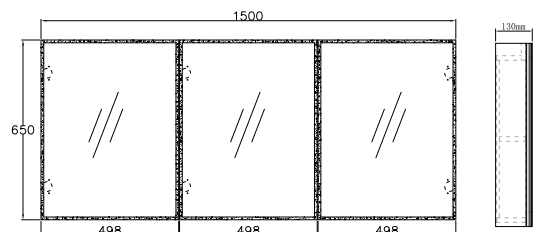

LED Shaving Cabinet

MOONLIGHT

LED Shaving Cabinet

600/750/900mm 2 Doors

1200mm/1500mm 3 Doors/ 4 Doors

LED SHAVING CABINET

Cabinet 2 Door 600/750/900 x650 x130mm
3 Door 1200/1500 x650 x130mm

- FEATURES:**
- Configuration
 - Doors Finger Pull, Soft close
 - Finish Moisture Resistant Plywood
 - Solid Surface Edge
 - Exterior Mirror - 5mm
 - Copper-free mirror
 - Lighting
 - 6000K LED light strip
 - Sensor on/off on mirror
 - Up to 50,000 hours of LED life
 - Wattage 40W(600-1200) 60W(1500)
 - Input Voltage 170-265V
 - Output Voltage 12V
 - IP 44 Hardwire
 - Not recommended for recessing into walls.