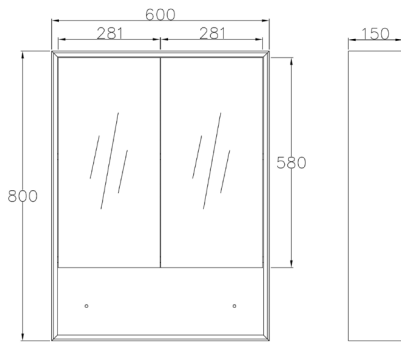

SHAVING CABINET

600x800x150mm