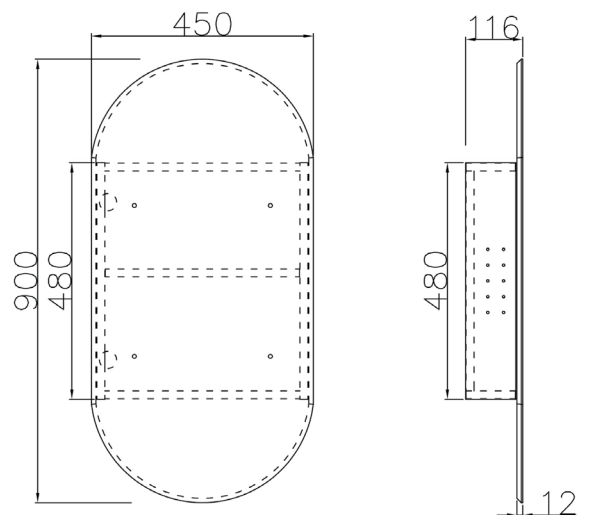

RRP: \$495

NEWPORT

Shaving Cabinet

NEWPORT SHAVING CABINET

Door 900x450mm
Cabinet 680x428x120mm

FEATURES:
Configuration Wall Mounted
Doors 1 Door Soft closing
Handle Fingerpull
Finish Matte White 2 Pac Polyurethane
Moisture Resistant Plywood
Exterior Mirror - 4mm Copper-free mirror
Internal mirror- Magnified
Opens left or right