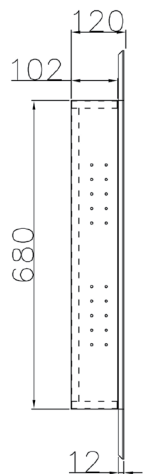

LONDON

LED Shaving Cabinet

LONDON LED SHAVING CABINET

Door 800mm Diameter
Cabinet 550x500x128mm

FEATURES: Configuration

Wall Mounted

Doors Finish

Fingerpull Soft closing
Moisture Resistant Plywood
Exterior Mirror - 5mm
Copper-free mirror
6000K LED light strip
Touch control on/off on mirror
Up to 50,000 hours of LED life
Dimmable LED lights
Low voltage
Wattage 40W
Input Voltage 170-265V
Output Voltage 12V
IP 44 Hardwire

RRP: \$495

NEWPORT

Shaving Cabinet

NEWPORT SHAVING CABINET

Door 900x450mm
Cabinet 680x428x120mm

FEATURES:
Configuration Wall Mounted
Doors 1 Door Soft closing
Handle Fingerpull
Finish Matte White 2 Pac Polyurethane
Moisture Resistant Plywood
Exterior Mirror - 4mm Copper-free mirror
Internal mirror- Magnified
Opens left or right

Matte White
SSQ9045 RRP: \$480

NEWPORT

Shaving Cabinet

NEWPORT SHAVING CABINET

Door 900x450mm
Cabinet 680x428x120mm

- FEATURES:**
- Configuration Wall Mounted
 - Doors 1 Door Soft closing
 - Handle Fingerpull
 - Finish Laminated Black Or Natural Oak
 - Moisture Resistant Plywood
 - Exterior Mirror - 4mm Copper-free mirror
 - Opens left or right

Natural Oak RRP: \$495
SSQ9045N

Black Oak RRP: \$495
SSQ9045B

ARCHIE

Shaving Cabinet

ARCHIE SHAVING CABINET

Door 900 x 600mm
Cabinet 588x576x120mm

FEATURES:
Configuration

Wall Mounted