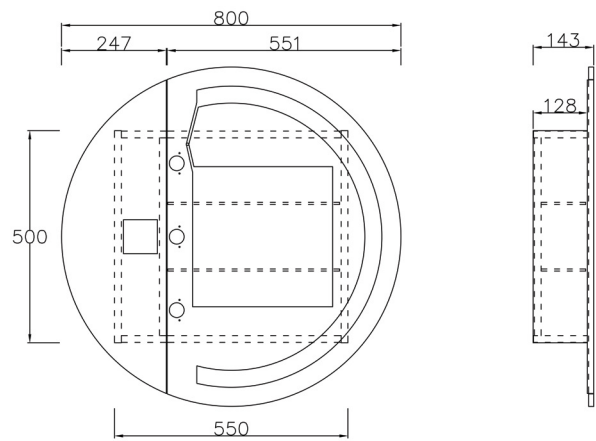

LONDON

LED Shaving Cabinet

LONDON LED SHAVING CABINET

Door 800mm Diameter
Cabinet 550x500x128mm

FEATURES: Configuration

Wall Mounted

Doors Finish

Fingerpull Soft closing
Moisture Resistant Plywood
Exterior Mirror - 5mm
Copper-free mirror
6000K LED light strip
Touch control on/off on mirror
Up to 50,000 hours of LED life
Dimmable LED lights
Low voltage
Wattage 40W
Input Voltage 170-265V
Output Voltage 12V
IP 44 Hardwire