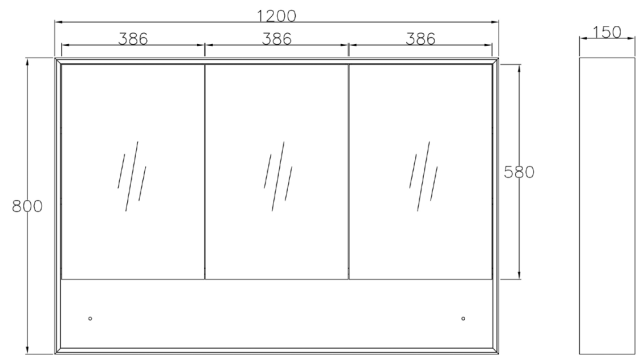

1200x800x150mm