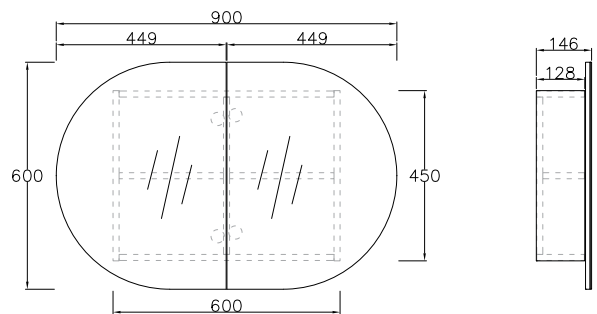

Moisture resistant Plywood
Exterior Mirror - Copper-free mirror

900mm	BOSV9060N	Natural Oak	RRP: \$715
	BOSV9060B	Black Oak	RRP: \$715
	BOSV9060W	Matte White	RRP: \$715
1200mm	BOSV1275N	Natural Oak	RRP: \$1,090
	BOSV1275B	Black Oak	RRP: \$1,090
	BOSV1275W	Matte White	RRP: \$1,090