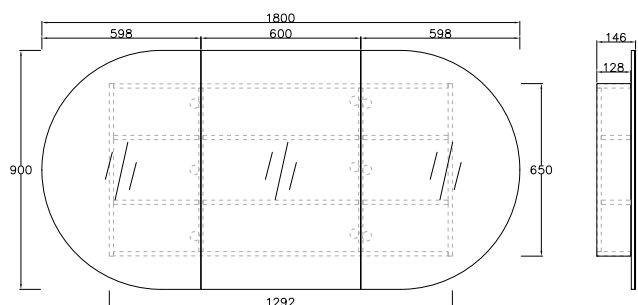

LONDON

LED Shaving Cabinet

LONDON LED SHAVING CABINET

Door 800mm Diameter
Cabinet 550x500x128mm

FEATURES: Configuration

Wall Mounted

Doors Finish

Fingerpull Soft closing
Moisture Resistant Plywood
Exterior Mirror - 5mm
Copper-free mirror
6000K LED light strip
Touch control on/off on mirror
Up to 50,000 hours of LED life
Dimmable LED lights
Low voltage
Wattage 40W
Input Voltage 170-265V
Output Voltage 12V
IP 44 Hardwire