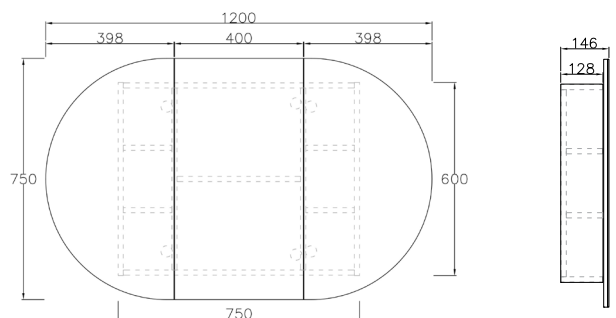

BONDI SHAVING CABINET

FEATURES:
Configuration

Wall Mounted or Semi-Recessed

Doors
Opening
Handle

Butterfly Style 2 or 3 Door Soft closing,
Opening From the Outside
Fingerpull

Finish

Moisture resistant Plywood
Exterior Mirror - Copper-free mirror