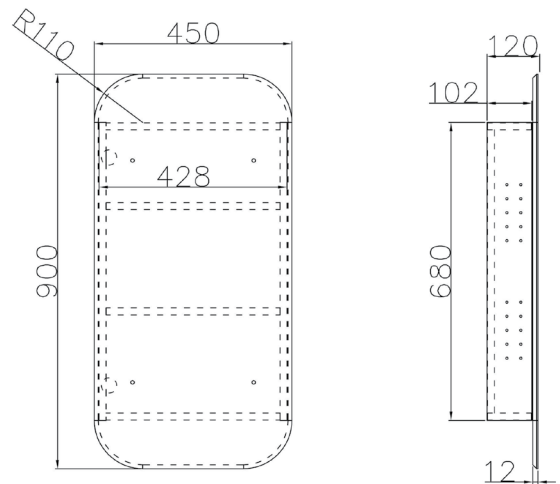

RRP: \$495

NEWPORT

Shaving Cabinet

NEWPORT SHAVING CABINET

Door 900x450mm
Cabinet 680x428x120mm

FEATURES:
Configuration Wall Mounted
Doors 1 Door Soft closing
Handle Fingerpull
Finish Matte White 2 Pac Polyurethane
Moisture Resistant Plywood
Exterior Mirror - 4mm Copper-free mirror
Internal mirror- Magnified
Opens left or right

Matte White
SSQ9045 RRP: \$480

NEWPORT

Shaving Cabinet

NEWPORT SHAVING CABINET

Door 900x450mm
Cabinet 680x428x120mm

- FEATURES:**
- Configuration Wall Mounted
 - Doors 1 Door Soft closing
 - Handle Fingerpull
 - Finish Laminated Black Or Natural Oak
 - Moisture Resistant Plywood
 - Exterior Mirror - 4mm Copper-free mirror
 - Opens left or right

Natural Oak RRP: \$495
SSQ9045N

Black Oak RRP: \$495
SSQ9045B

ARCHIE

Shaving Cabinet

ARCHIE SHAVING CABINET

Door 900 x 600mm
Cabinet 588x576x120mm

FEATURES:
Configuration

Wall Mounted