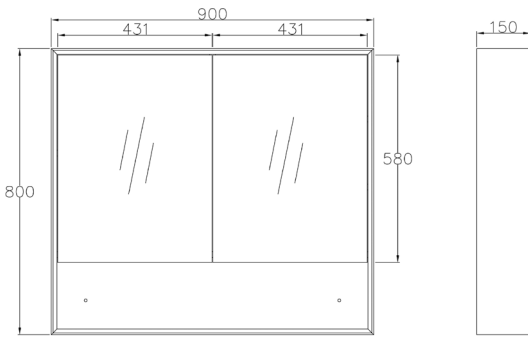

BOSTON

BSSV600W	RRP: \$460
BSSV750W	RRP: \$530
BSSV900W	RRP: \$670
BSSV1200W	RRP: \$755

MARLO

MASV600B	RRP: \$460
MASV750B	RRP: \$530
MASV900B	RRP: \$670
MASV1200B	RRP: \$755

SHAVING CABINET

600x800x150mm

750x800x150mm

900x800x150mm

1200x800x150mm

Cabinet Interior

600/700/900mm

1200mm

Screw Stickers x 4

Screw Covers x 4

Mirrors