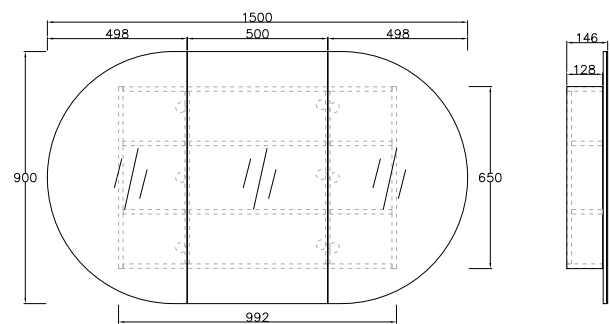

BONDI SHAVING CABINET

FEATURES:	
Configuration	Wall Mounted or Semi-Recessed
Doors	Butterfly Style 3 Door Soft closing,
Opening	Opens From the Outside
Handle	Fingerpull
Finish	Moisture Resistant Plywood
	Exterior Mirror - Copper-free mirror