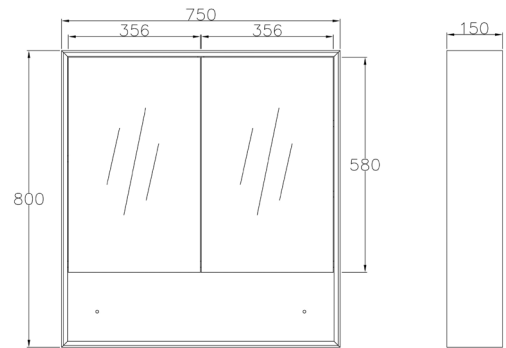

BOSTON

BSSV600W	RRP: \$460
BSSV750W	RRP: \$530
BSSV900W	RRP: \$670
BSSV1200W	RRP: \$755

MARLO

MASV600B	RRP: \$460
MASV750B	RRP: \$530
MASV900B	RRP: \$670
MASV1200B	RRP: \$755

SHAVING CABINET

600x800x150mm

750x800x150mm

900x800x150mm

1200x800x150mm

Cabinet Interior

600/700/900mm

1200mm

Screw Stickers x 4

Screw Covers x 4

Mirrors