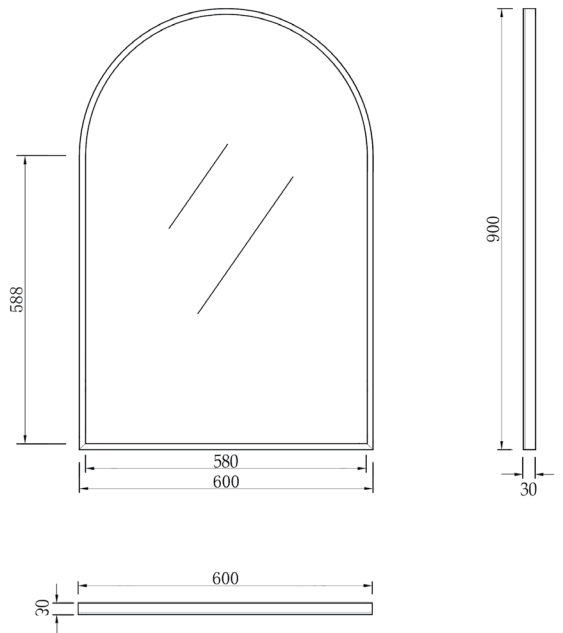

AVALON LED MIRROR 900

Size **900x700x30mm**
1200x700x30mm

FEATURES:
Configuration Wall Mounted with brackets
Anti-fog + 5mm Copper-free mirror With
Metal Frame in Brushed Chrome
Touch control sensor on/off on mirror
Backlit with 6000K LED light strip
Magnified light mirror
Up to 50,000 hours of LED life
Dimmable LED lights
Wattage 40W
Input Voltage 170-265V
Output Voltage 12V
IP 44
SGS Approved
Hardwire

LED-97 RRP: \$525
LED-127 RRP: \$610

Framed Mirrors

NOOSA

Gold&Black Mirror

NOOSA FRAMED MIRROR

Size **900x450x30mm**
1200x600x30mm

FEATURES:
Configuration

Wall Mounted with bracket
(1200x600 with two way bracket)
Framed with Brushed Gold/Black
Copper-free mirror
Pencil Edge

ARCHIE FRAMED MIRROR

Size **Size 900x600x30mm**

- FEATURES:
- Configuration Wall Mounted with Two Way brackets
Framed with Brushed Gold or Matte Black
4mm Copper-free Mirror
Pencil Edge
 - Mounting Mounted Vertically

BRUSHED GOLD
MFMAR9060G RRP: \$290

MATTE BLACK
MFMAR9060B RRP: \$290

LONDON

LONDON MIRROR

Size **700mm round**

FEATURES:
Configuration Wall Mounted with bracket
700mm Dia.
Framed with Chrome
Copper-free mirror,
Pencil Edge