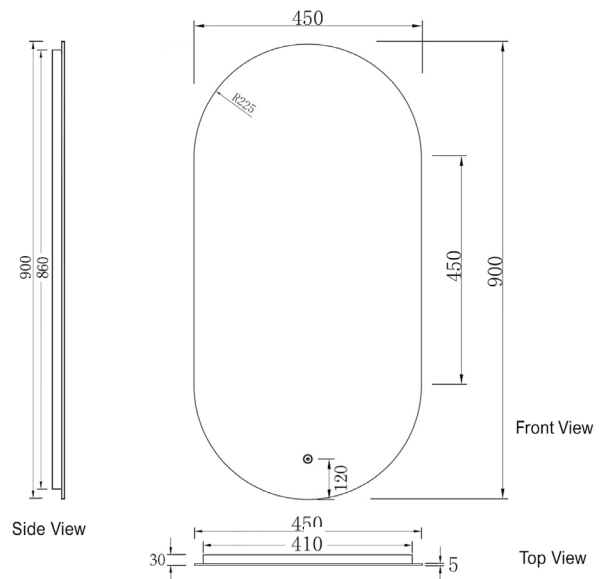

900x800x150mm

1200x800x150mm

Cabinet Interior

600/700/900mm

1200mm

Screw Stickers x 4

Screw Covers x 4

Mirrors

NOOSA

Led Mirror

NOOSA LED MIRROR

Size **900x450mm**

FEATURES:
Configuration

Wall Mounted

Anti-fog + 5mm Copper-free mirror, Pencil Edge
Touch control sensor on/off on mirror
Backlit with, LED light strip
Up to 50,000 hours of LED life
Dimmable LED lights
Wattage 40W
Input Voltage 170-265V
Output Voltage 12V
IP44
SGS Approved
Hardwire

LED-OV9045 RRP: \$290

METAL

Framed Led Mirror

METAL FRAMED LED MIRROR

Size **900x450x30mm**

- FEATURES:**
- Configuration Wall Mounted
 - Anti-fog + 5mm Copper-free mirror, Pencil Edge
 - Touch control sensor on/off on mirror
 - Dimmable LED lights
 - LED light strip
 - Up to 50,000 hours of LED life
 - Wattage 40W
 - Input Voltage 170-265V
 - Output Voltage 12V
 - IP 44
 - SGS Approved
 - Hardwire