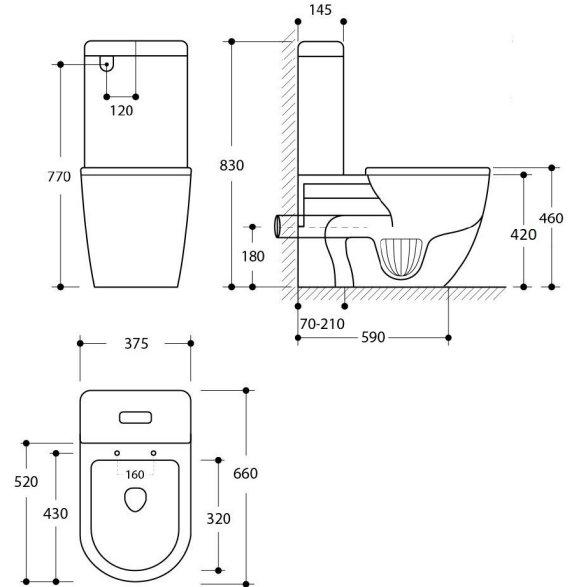

Narva Rimless Close Coupled Back to Wall Toilet Suite with Soft Close Quick Release Seat

TRADITIONAL & HAMPTONS STYLE SPECIALISTS

BATHROOM | KITCHEN | LAUNDRY

Specifications

- Finish: Gloss White Ceramic
- Seat: Quick release, soft close, duroplast.
- Universal S or P trap (90° Adjustable pan bend included).
- WELS rating: 4 Star (4.5/3L) (R:L03047)
- Watermark Approved to Australian Standards
- Waste set out: Variable 70mm to 210mm. Larger set out available up to 260mm when the 3-piece pan bend (code: APB350, see related product below) is purchased.
- Water supply: Universal back or bottom (left or right)

Product Options

NA100RBTW-N: Narva Rimless Wall Faced Toilet Suite with Soft Close Quick Release THIN Toilet Seat

NA100RBTW-K: Narva Rimless Wall Faced Toilet with Soft Close Quick Release THICK Toilet Seat