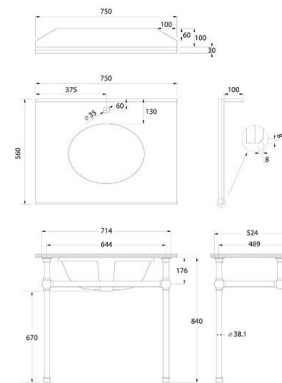

Mayer Basin Stand With 75 x 55 Real Carrara Marble Top

TRADITIONAL & HAMPTONS STYLE SPECIALISTS

BATHROOM | KITCHEN | LAUNDRY

Specifications

- Tap holes available: one or three
- Top Material: Genuine Italian Carrara marble
- Basin Material: Ceramic
- Requires Waste: 32mm with overflow
- Finishes available: Chrome, Brushed Brass PVD, or Brushed Nickel PVD.
- Strong 21 gauge pipe structure (0.75mm)
- Fully adjustable in height, width and depth
- Made from raw brass not recycled brass for a perfect finish and longevity
- Slat shelf or marble shelf holds up to 30kg