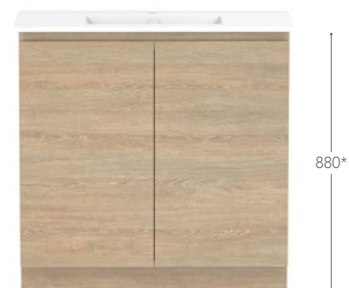

Trio, Floor Mount

Sizes, Configurations and Tops available

CE = Ceramic Moulded Top, CM = Cast Marble Moulded Top, BT = Benchtop (Cherry Pie, Caesarstone)

600mm	750mm	900mm	1050mm	1200mm	1500mm	1800mm
Centre CE, CM, BT	Centre CE, CM, BT	Centre CE, CM, BT	Centre BT	Centre CM, BT	Centre BT	Centre BT
	Offset BT	Offset BT	Offset BT	Offset BT	Offset BT	Offset BT
				Double BT	Double BT	Double BT

For pricing, codes and configurations see page 105.
Basin sold separately for benchtop models.
For full product specifications go to www.adpastralia.com.au

*Overall cabinet height only. For Ceramic +16mm, Cast Marble +15mm, Standard Benchtop +20mm.