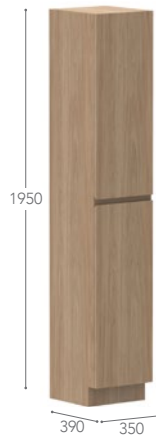

Floor Mount

Lite from: $1,259.00
Pro from: $1,469.00

Handle Options

Bevel-grip finger pull or choice of handle options

See page 76

Glacier Pro Models include Premium Handles at no extra charge

For Premium Handles on Glacier Lite models add $20 per door/drawer

6 litre stainless steel bin

With push to open lid.
Mounted on inside of bottom door, included on both Lite & Pro models.