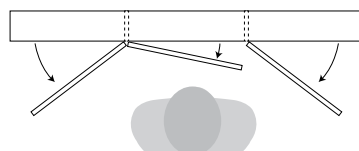

Surround View Hinging

Allowing you to see the back of your head.