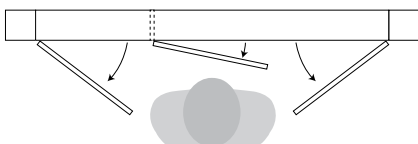

3 Door Hinging explained

Standard Hinging

Surround View Hinging

Allowing you to see the back of your head.

For pricing, codes and configurations see page 126.
For full product specifications go to www.adpastralia.com.au