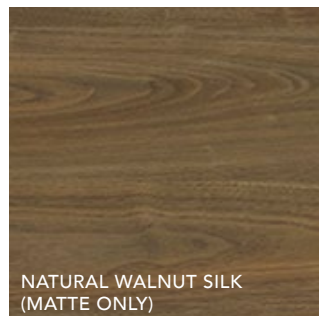

Cabinet Finishes

Silk