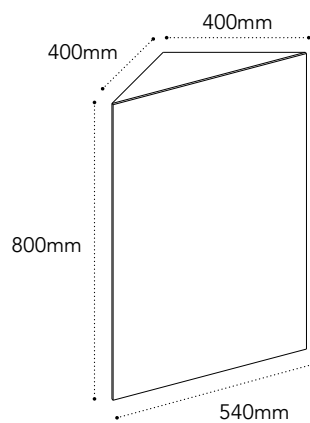

Glacier Corner Mirrored Cabinet

Features

Corner Mirrored Cabinet
Soft-close doors, left or right hand hinged
Copper free mirror

Corner Mirrored Cabinet cannot be customised

Cabinet Finish Options

Available in the full selection of ADP silk and woodgrain cabinet finishes

Excludes polyurethane finishes

See page 78

Interior Options

Exposed interior with adjustable melamine shelves

For pricing, codes and configurations see page 122.
For full product specifications go to www.adpastralia.com.au