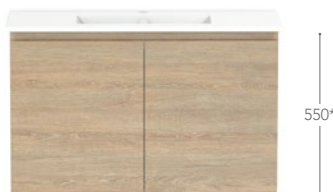

Twin, Wall Hung