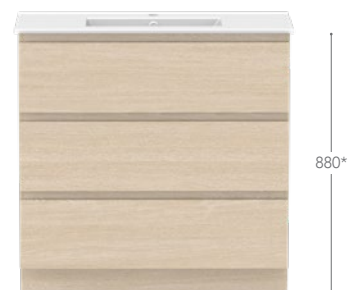

Trio, Floor Mount

880*

Sizes, Configurations and Tops available

CE = Ceramic Moulded Top, CM = Cast Marble Moulded Top, BT = Benchtop (Cherry Pie, Caesarstone)

600mm	750mm	900mm	1050mm	1200mm	1500mm	1800mm
Centre CE, CM, BT	Centre CE, CM, BT	Centre CE, CM, BT	Centre BT	Centre CM, BT	Centre BT	Centre BT
	Offset BT	Offset BT	Offset BT	Offset BT	Offset BT	Offset BT
				Double BT	Double BT	Double BT

For pricing, codes and configurations see page 102.

Basin sold separately for benchtop models.

For full product specifications go to www.adpastralia.com.au

*Overall cabinet height only. For Ceramic +16mm, Cast Marble +15mm, Standard Benchtop +20mm.