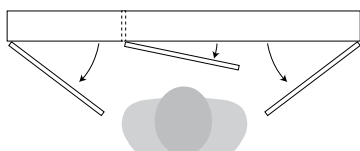

Overall Height 800mm / Overall Depth 150mm

1500mm - 3 door, Standard Hinging			1500mm - 3 door, Surround View Hinging			1500mm - 4 door		
GLACIER LITE	From:		GLACIER LITE	From:		GLACIER LITE	From:	
GLLCSC1500-3D	3 door Standard Hinging	$1,119.00	GLLCSC1500-3DSV	3 door Surround View	$1,119.00	GLLCSC1500-4D	4 door	$1,199.00
GLACIER PRO	From:		GLACIER PRO	From:		GLACIER PRO	From:	
GLPCSC1500-3D	3 door Standard Hinging	$1,239.00	GLPCSC1500-3DSV	3 door Surround View	$1,239.00	GLPCSC1500-4D	4 door	$1,329.00

Overall Height 800mm / Overall Depth 150mm

1800mm - 3 door, Standard Hinging			1800mm - 3 door, Surround View Hinging			1800mm - 4 door		
GLACIER LITE	From:		GLACIER LITE	From:		GLACIER LITE	From:	
GLLCSC1800-3D	3 door Standard Hinging	$1,159.00	GLLCSC1800-3DSV	3 door Surround View	$1,159.00	GLLCSC1800-4D	4 door	$1,229.00
GLACIER PRO	From:		GLACIER PRO	From:		GLACIER PRO	From:	
GLPCSC1800-3D	3 door Standard Hinging	$1,299.00	GLPCSC1800-3DSV	3 door Surround View	$1,299.00	GLPCSC1800-4D	4 door	$1,369.00

3 Door hinging explained

Standard Hinging