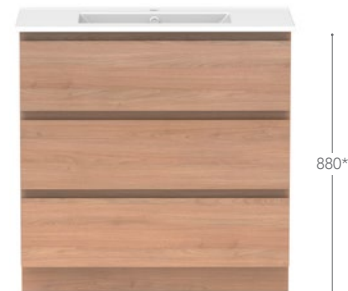

Trio, Floor Mount

880*

Sizes, Configurations and Tops available

CE = Ceramic Moulded Top, CM = Cast Marble Moulded Top, BT = Benchtop (Cherry Pie, Caesarstone)

600mm	750mm	900mm	1050mm	1200mm	1500mm	1800mm
Centre CE, CM, BT	Centre CE, CM, BT	Centre CE, CM, BT	Centre BT	Centre CE, CM, BT	Centre CE, CM, BT	Centre CM, BT
	Offset CE, BT	Offset CE, CM, BT	Offset BT	Offset CE, CM, BT	Offset BT	Offset BT
				Double CE, CM, BT	Double CE, CM, BT	Double CM, BT

For pricing, codes and configurations see page 89.

Basin sold separately for benchtop models.

For full product specifications go to www.adpastralia.com.au

*Overall cabinet height only. For Ceramic +16mm, Cast Marble +15mm, Standard Benchtop +20mm.