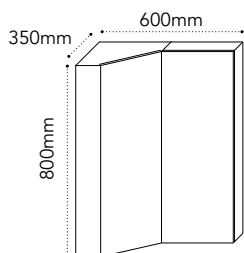

## Sizes and Configurations available:

600mm, 2 Doors

900mm, 3 Doors

1200mm, 3 Doors

For pricing, codes and configurations see page 122.  
For full product specifications go to [www.adpaustralia.com.au](http://www.adpaustralia.com.au)