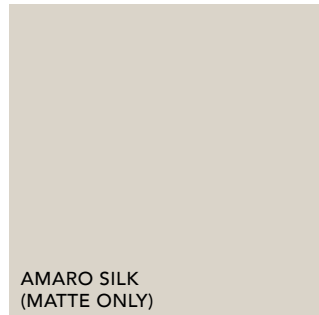

Cabinet Finishes

Silk