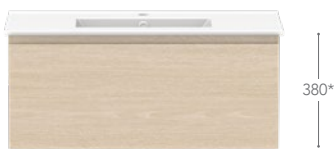

Glacier Ensuite, All-Drawer Vanity

Features

All-Drawer design

3 configurations to choose from; Slim, Twin or Trio

Ensuite depth - 390mm/395mm

Chrome Universal Plug & Waste included

Customisable options, go to page 129

Australian Made

Top Options

Ceramic moulded top, 395mm depth

Cast Marble moulded top, 390mm depth

20mm** Benchtop, 390mm depth

- Cherry Pie Premium Solid Surface

- Caesarstone (25% surcharge applies)

See page 82

**Upgrade to 40, 60 or 90mm benchtop for $299.00 upgrade fee

Interior Options

Glacier Lite

Fresh white interior with Hettich InnoTech white drawers

Glacier Pro

Premium graphite interior with Hettich InnoTech grey drawers

Cabinet Finish Options

Available in the full selection of ADP Cabinet finishes

See page 78

Basin Options (For benchtops)

Choose from a large selection of ADP Ensuite basins

Sold separately

See page 60

See www.adpastralia.com.au for basin compatibility

Handle Options

Bevel-grip finger pull or choice of handle options

See page 76

Glacier Pro Models include Premium Handles at no extra charge

For Premium Handles on Glacier Lite models add $20 per door/drawer

Slim, Wall Hung

380*