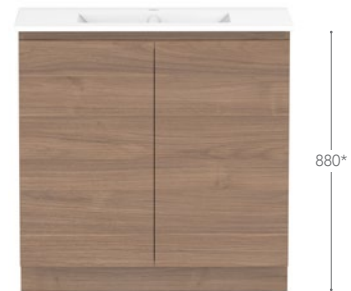

Trio, Floor Mount

Sizes, Configurations and Tops available

CE = Ceramic Moulded Top, CM = Cast Marble Moulded Top, BT = Benchtop (Cherry Pie, Caesarstone)

600mm	750mm	900mm	1050mm	1200mm	1500mm	1800mm
Centre CE, CM, BT	Centre CE, CM, BT	Centre CE, CM, BT	Centre BT	Centre CE, CM, BT	Centre CE, CM, BT	Centre CM, BT
	Offset CE, BT	Offset CE, CM, BT	Offset BT	Offset CE, CM, BT	Offset BT	Offset BT
				Double CE, CM, BT	Double CE, CM, BT	Double CM, BT

For pricing, codes and configurations see page 92.
Basin sold separately for benchtop models.
For full product specifications go to www.adpastralia.com.au

*Overall cabinet height only. For Ceramic +16mm, Cast Marble +15mm, Standard Benchtop +20mm.