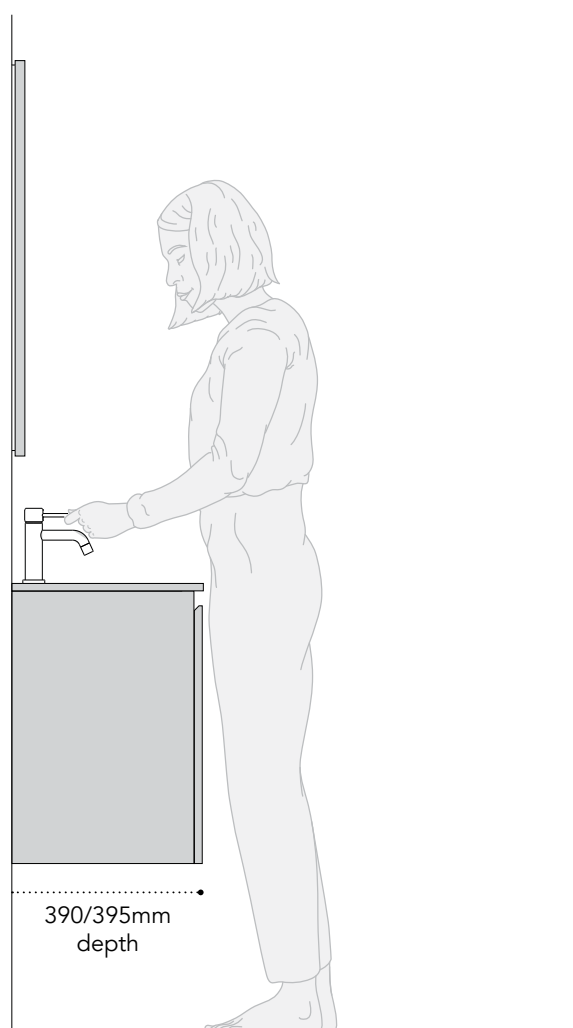

Ensuite Depth

Ensuite vanities are a narrower depth to suit smaller bathrooms like ensuites and powder rooms, especially when floor space is limited.

Door & Drawer Vanity	26
All-Drawer Vanity	28
All-Door Vanity	30
Shelf Vanity	32