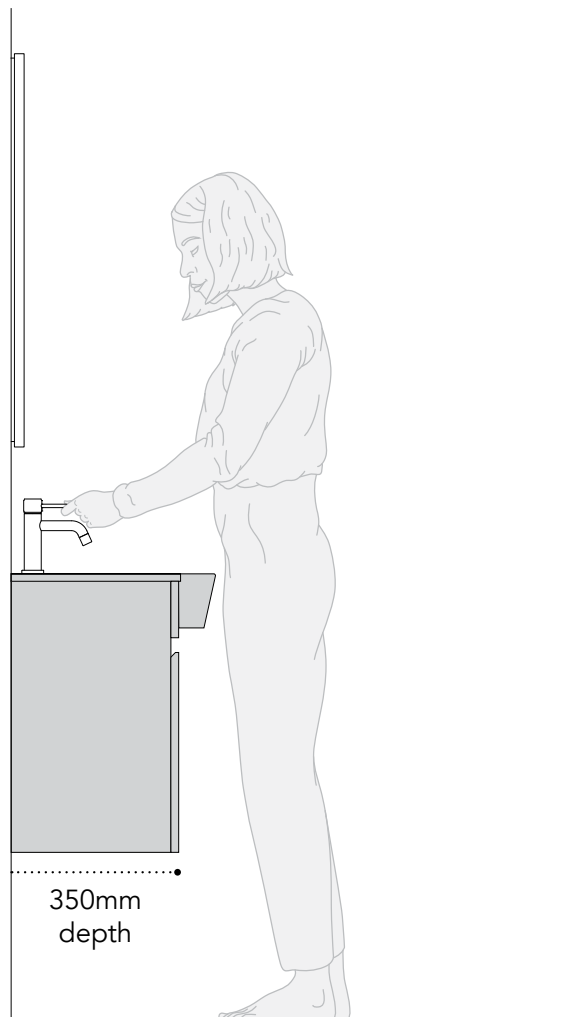

Semi-Recessed Depth

Semi-Recessed vanities are a great choice when floor space is limited but you don't want to sacrifice on basin size.

Door & Drawer Vanity	36
All-Drawer Vanity	38
All-Door Vanity	40