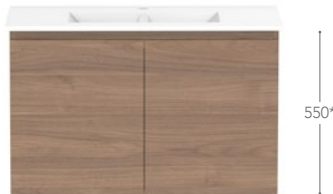

Twin, Wall Hung