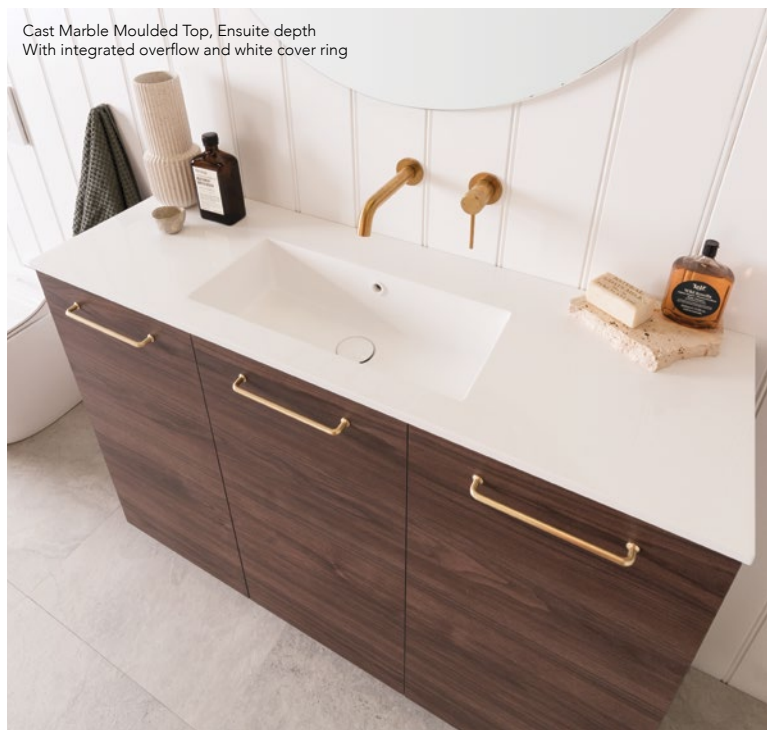

Round Mirror  
900mm, From: \$289.00

Soul Groove Wall Mixer  
Brushed Brass

Soul Groove Wall Spout  
Brushed Brass

ENSUITE

Glacier Lite models feature  
a fresh white interior

Cast Marble Moulded Top, Ensuite depth  
With integrated overflow and white cover ring