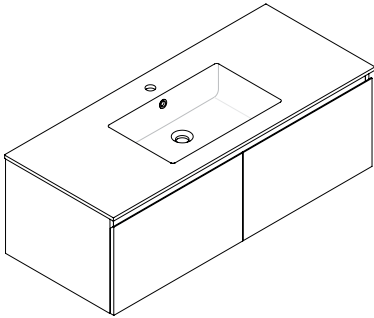

Glacier Top Availability Chart

See below cheat sheet explaining what tops are available in which size depth and width.

Centre Bowl