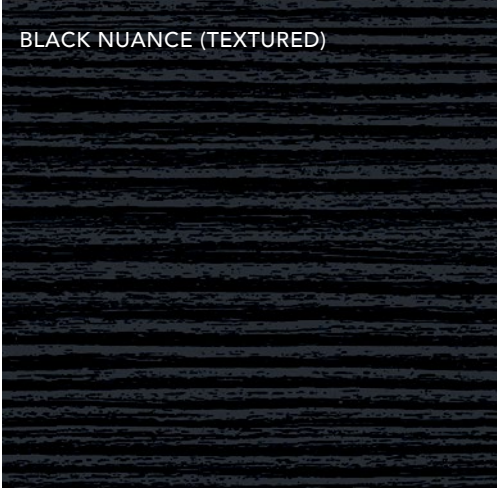

FLORENTINE WALNUT WOODMATT  
(TEXTURED)

NOTAIO WALNUT RAVINE (TEXTURED)

AGED WALNUT CHALK (TEXTURED)

ROJO WALNUT WOODMATT (TEXTURED)

BOTTEGA OAK WOODMATT (TEXTURED)

ESTELLA OAK WOODMATT (TEXTURED)

BLACK NUANCE (TEXTURED)