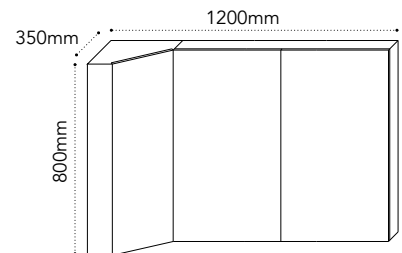

## Sizes and Configurations available:

600mm, 2 Doors

900mm, 3 Doors

1200mm, 3 Doors

For pricing, codes and configurations see page 122.  
For full product specifications go to [www.adpaustralia.com.au](http://www.adpaustralia.com.au)