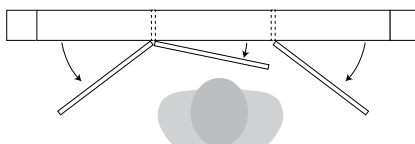

3 Door Hinging explained

Standard Hinging

Surround View Hinging

Allowing you to see the back of your head.

For pricing, codes and configurations see page 126.
For full product specifications go to www.adpastralia.com.au