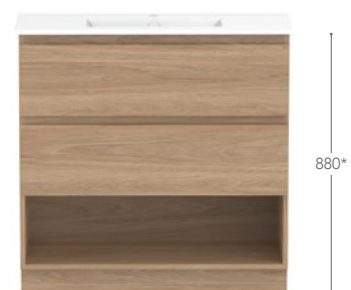

Twin, Floor Mount

Sizes, Configurations and Tops available

CE = Ceramic Moulded Top, CM = Cast Marble Moulded Top, BT = Benchtop (Cherry Pie, Caesarstone)

600mm	750mm	900mm	1050mm	1200mm	1500mm	1800mm
Centre CE, CM, BT	Centre CE, CM, BT	Centre CE, CM, BT	Centre BT	Centre CM, BT	Centre BT	Centre BT
	Offset BT	Offset BT	Offset BT	Offset BT	Offset BT	Offset BT
				Double BT	Double BT	Double BT

For pricing, codes and configurations see page 108.
Basin sold separately for benchtop models.
For full product specifications go to www.adpastralia.com.au

*Overall cabinet height only. For Ceramic +16mm, Cast Marble +15mm, Standard Benchtop +20mm.