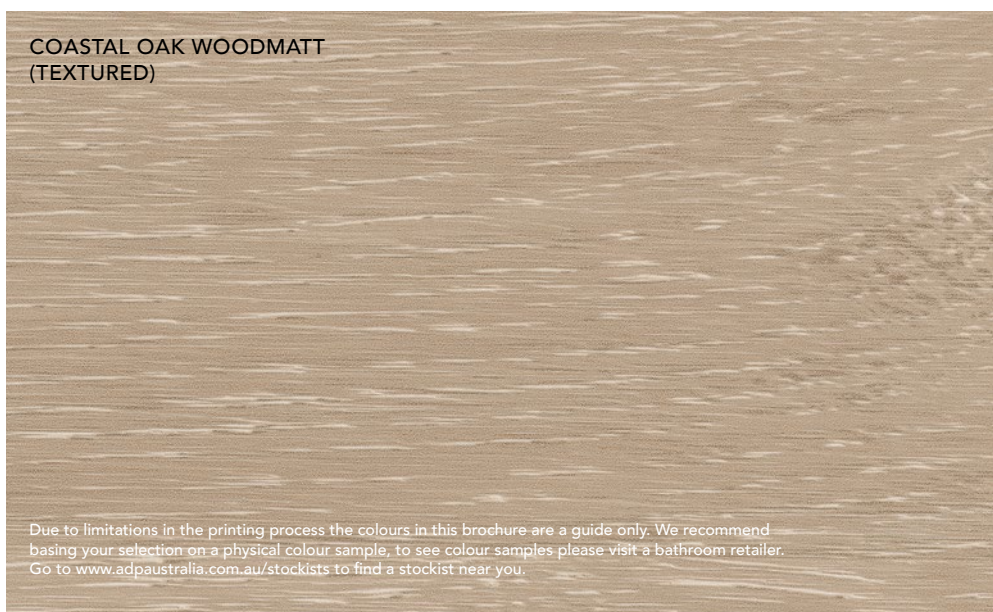

# Woodgrain

WHITE PAINTED WOOD NATURAL (MATTE)

CONCRETE FORMWOOD CHALK (TEXTURED)

FOX TEAKWOOD CHALK (TEXTURED)

DELANA OAK CHALK (TEXTURED)

ANGORA OAK WOODMATT (TEXTURED)

RURAL OAK CHALK (TEXTURED)

SEASONED OAK CHALK (TEXTURED)