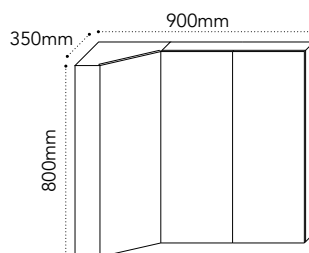

## Sizes and Configurations available:

600mm, 2 Doors

900mm, 3 Doors

1200mm, 3 Doors

For pricing, codes and configurations see page 122.  
For full product specifications go to [www.adpaustralia.com.au](http://www.adpaustralia.com.au)