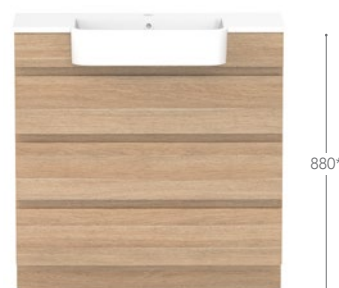

Trio, Floor Mount

Sizes, Configurations and Tops available

CM = Cast Marble Moulded Top, BT = Benchtop (Cherry Pie, Caesarstone) / Ceramic Top not available

600mm	750mm	900mm	1050mm	1200mm	1500mm	1800mm
Centre CM, BT	Centre CM, BT	Centre CM, BT	Centre BT	Centre CM, BT	Centre BT	Centre BT
	Offset BT	Offset BT	Offset BT	Offset BT	Offset BT	Offset BT
				Double BT	Double BT	Double BT

For pricing, codes and configurations see page 114.

Basin sold separately for benchtop models.

For full product specifications go to www.adpastralia.com.au

*Overall cabinet height only. For Cast Marble +18mm, Benchtop +20mm.