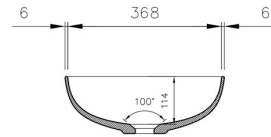

Fino Round 379 Above Counter Basin ? Gloss White

Code: FI3790CTB

TRADITIONAL & HAMPTONS STYLE SPECIALISTS

Specifications

- Material: Fine fireclay
- Finish: Gloss White
- Requires waste: 32mm without overflow
- Tap Holes Available: None
- Mounting options: Above Counter

Product Options

FI3790CTB: Fino 379 Counter Top Basin – Gloss White

FI3791CTB-MW: Fino 379 Counter Top Basin – Matte White

FI3792CTB-MG: Fino 379 Counter Top Basin – Matte Grey

Warranty

For peace of mind, Turner Hastings offers the following warranty on this product and its components:

Fine Fireclay Wash Basin - 6 years

For more details, click here to refer to our warranty page.

BATHROOM | KITCHEN | LAUNDRY