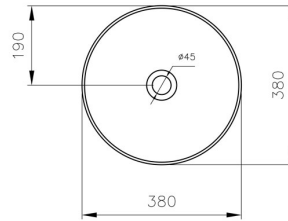

## Fino Round 379 Above Counter Basin ? Gloss White

**Code:** FI3790CTB

TRADITIONAL & HAMPTONS STYLE SPECIALISTS

### Specifications

- Material: Fine fireclay
- Finish: Gloss White
- Requires waste: 32mm without overflow
- Tap Holes Available: None
- Mounting options: Above Counter