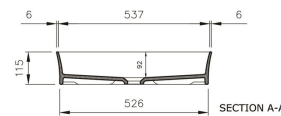

Fino 55 X 38 Gloss White Above Counter Basin

Code: FI5490CTB

TRADITIONAL & HAMPTONS STYLE SPECIALISTS

Specifications

- Material: Fine fireclay
- Finish: Gloss White
- Requires waste: 32mm without overflow
- Tap Holes Available: None
- Mounting options: Under Counter