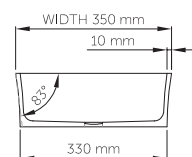

thin-edge

Price: \$ 759.00  
 Size (l) x (w) x (h): 545mm x 350mm x 120mm  
 Top to waste: 110mm  
 Overflow: No overflow  
 Material: DADOquartz®  
 Finish: Matte / Satin  
 Mounting: Counter-top / Under-mount

Base dimensions: 515mm x 330mm  
 Edge width: 10mm  
 Waste diameter: 40mm - fits Bespoke plug  
 Weight: 10kg

### Shipping information

Packing dimensions: 580mm x 380mm x 150mm  
 Shipping mass: 12kg