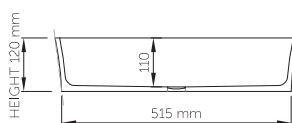

thin-edge

Price: \$ 759.00  
 Size (l) x (w) x (h): 545mm x 350mm x 120mm  
 Top to waste: 110mm  
 Overflow: No overflow  
 Material: DADOquartz®  
 Finish: Matte / Satin  
 Mounting: Counter-top / Under-mount

Base dimensions: 515mm x 330mm  
 Edge width: 10mm  
 Waste diameter: 40mm - fits Bespoke plug  
 Weight: 10kg

### Shipping information

Packing dimensions: 580mm x 380mm x 150mm  
 Shipping mass: 12kg