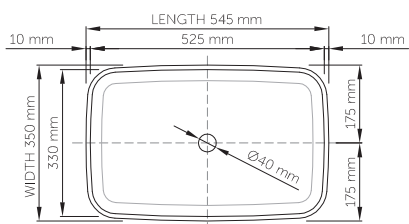

thin-edge

Price: \$ 759.00  
 Size (l) x (w) x (h): 545mm x 350mm x 120mm  
 Top to waste: 110mm  
 Overflow: No overflow  
 Material: DADOquartz®  
 Finish: Matte / Satin  
 Mounting: Counter-top / Under-mount

Base dimensions: 515mm x 330mm  
 Edge width: 10mm  
 Waste diameter: 40mm - fits Bespoke plug  
 Weight: 10kg

### Shipping information

Packing dimensions: 580mm x 380mm x 150mm  
 Shipping mass: 12kg