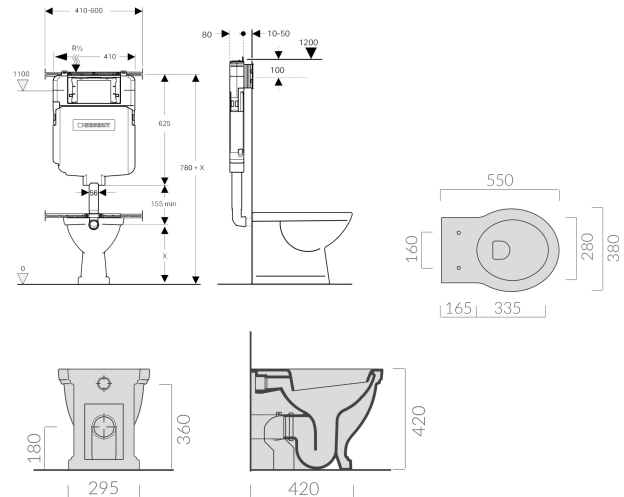

## Package - Claremont Floor Mounted Pan & Seat + Geberit In-wall Cistern + Flush Plate

Code: CF21GE

■ GEBERIT

### Specifications

- Finish: Gloss White Ceramic
- Seat: Soft close, MDF composite .
- Universal S or P trap (swan neck pan bend included).
- WELS rating: 4 Star (4.5/3L)
- Watermark Approved to Australian Standards
- Only 90mm thick cavity required
- Mechanical flush
- Adjustable flush pipe with key seal included
- Flush plate included - 6 different options
- WELS rating: 4 Star (4.5/3L) (R:L03047)
- Watermark Approved to Australian Standard