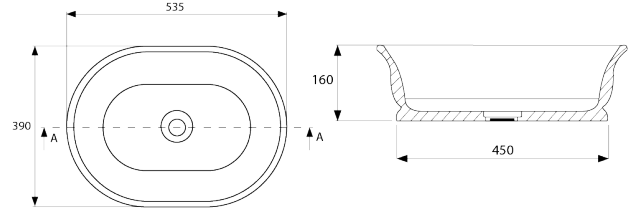

Cambridge 54 x 39 TitanCast Solid Surface Above Counter Basin-Satin Silk White

TRADITIONAL & HAMPTONS STYLE SPECIALISTS

Specifications

- Material: TitanCast Solid Surface
- Requires Waste: 32mm without overflow
- Made in South Africa
- Satin Silk is stocked in Australia