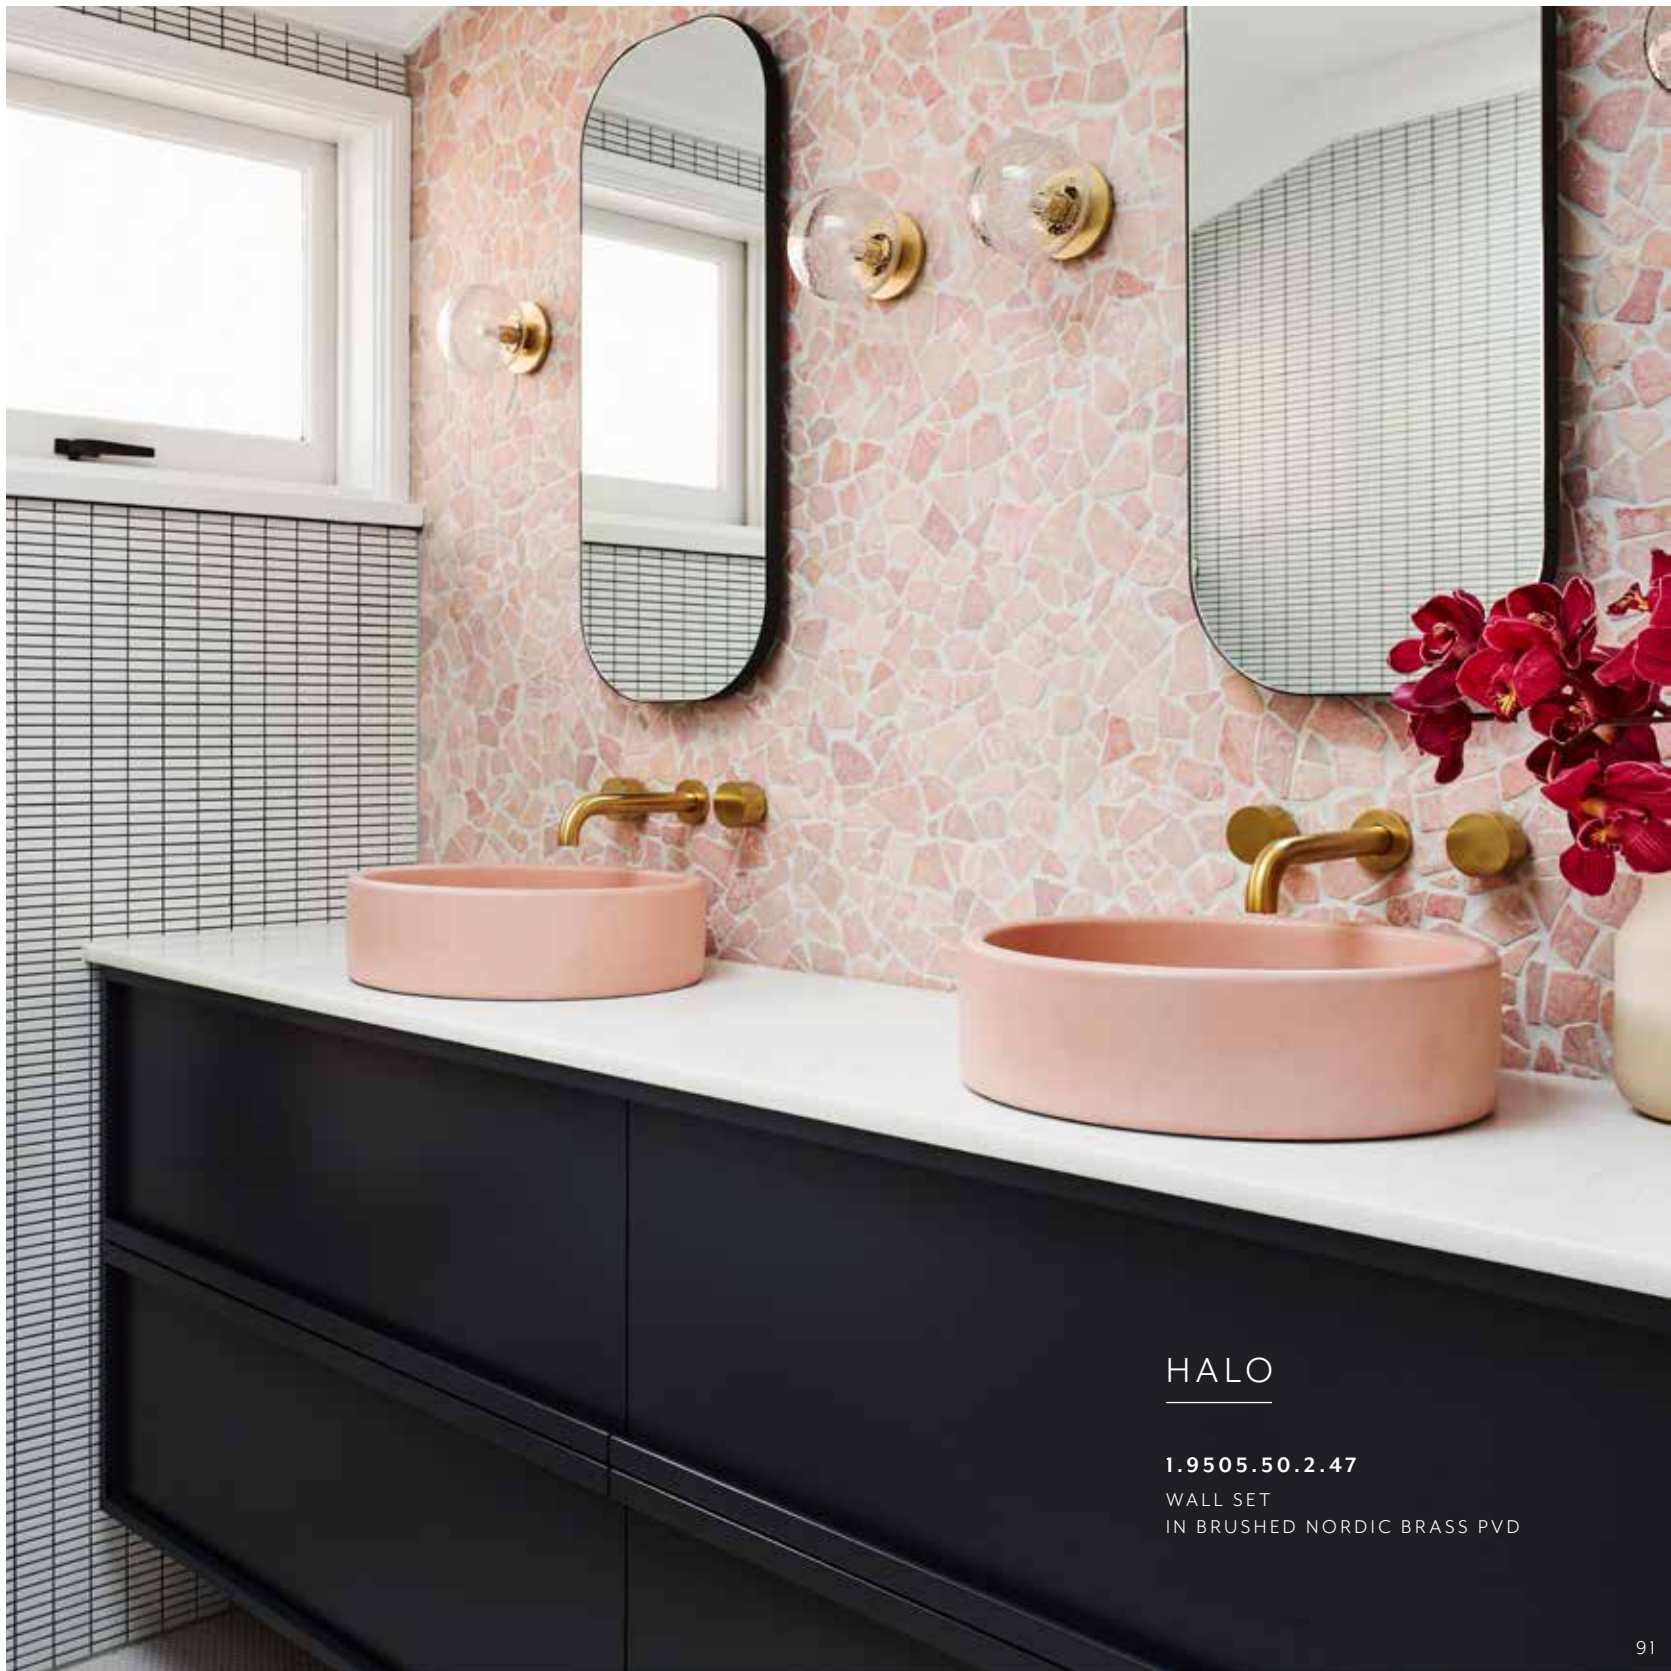

HANDBLOWER
IN DUROBRITE CHROME

LEFT - 1.9941.02.0.01

PUSH/PULL DIVERTER
IN DUROBRITE CHROME

RIGHT - 1.9505.08.2.01

WALL SET
IN DUROBRITE CHROME

RIGHT - 1.9955.60.0.01

TOWEL RAIL
IN DUROBRITE CHROME

HALO