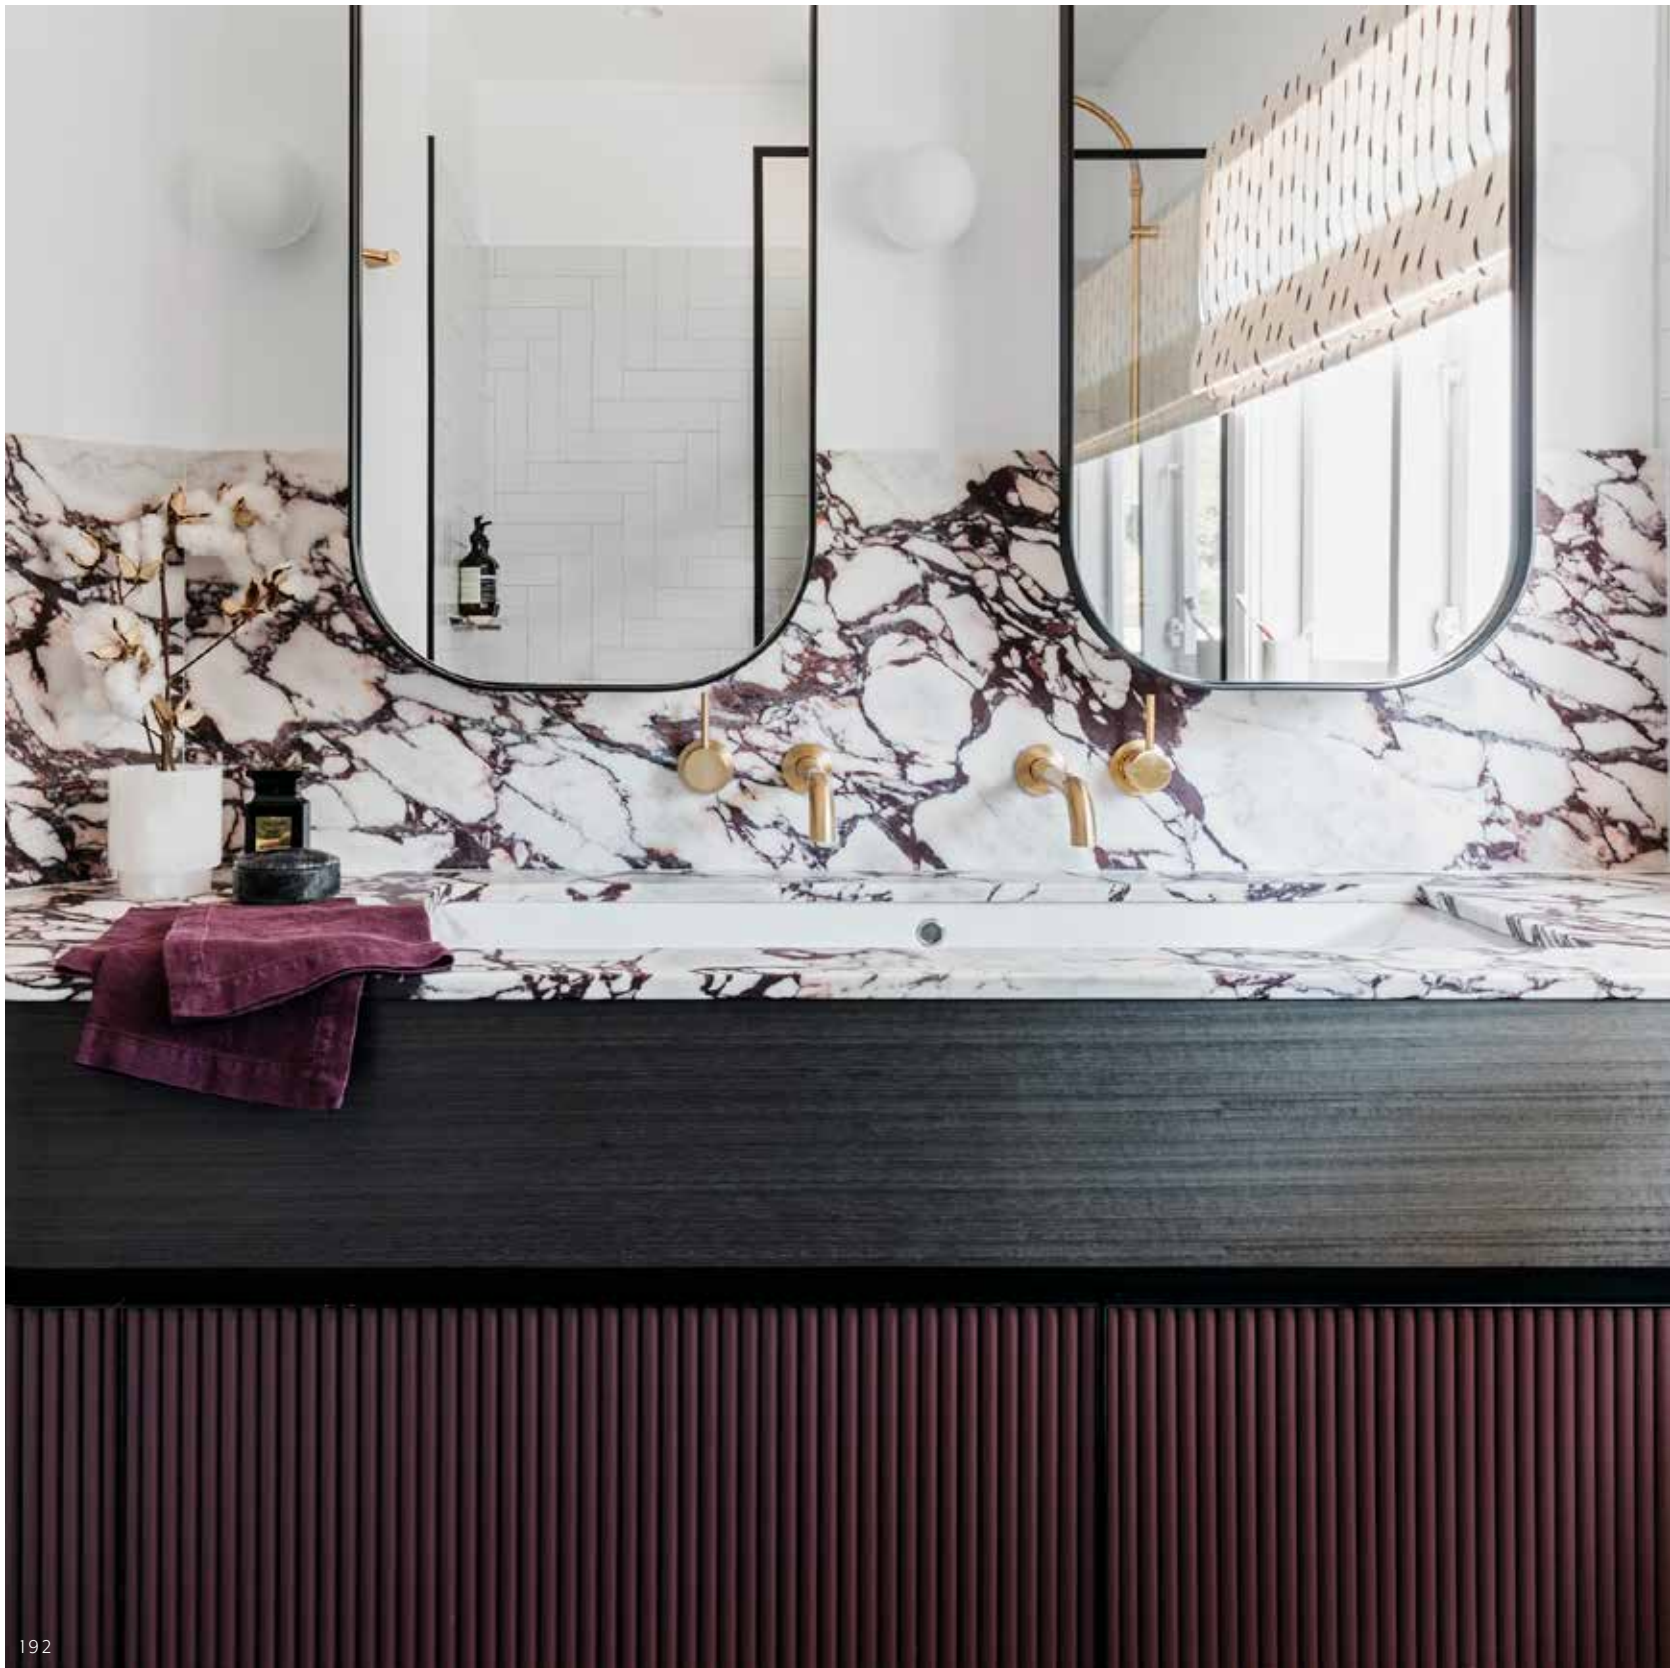

1.9734.00.0.09

HANDSHOWER SLIDER SET
IN WEATHERED BRASS ORGANIC

1.9908.35.0.09

BATH MIXER
IN WEATHERED BRASS ORGANIC

1.9363.00.0.09

ROBE HOOK
IN WEATHERED BRASS ORGANIC

CITY STIK

LEFT - 1.9905.54.0.47