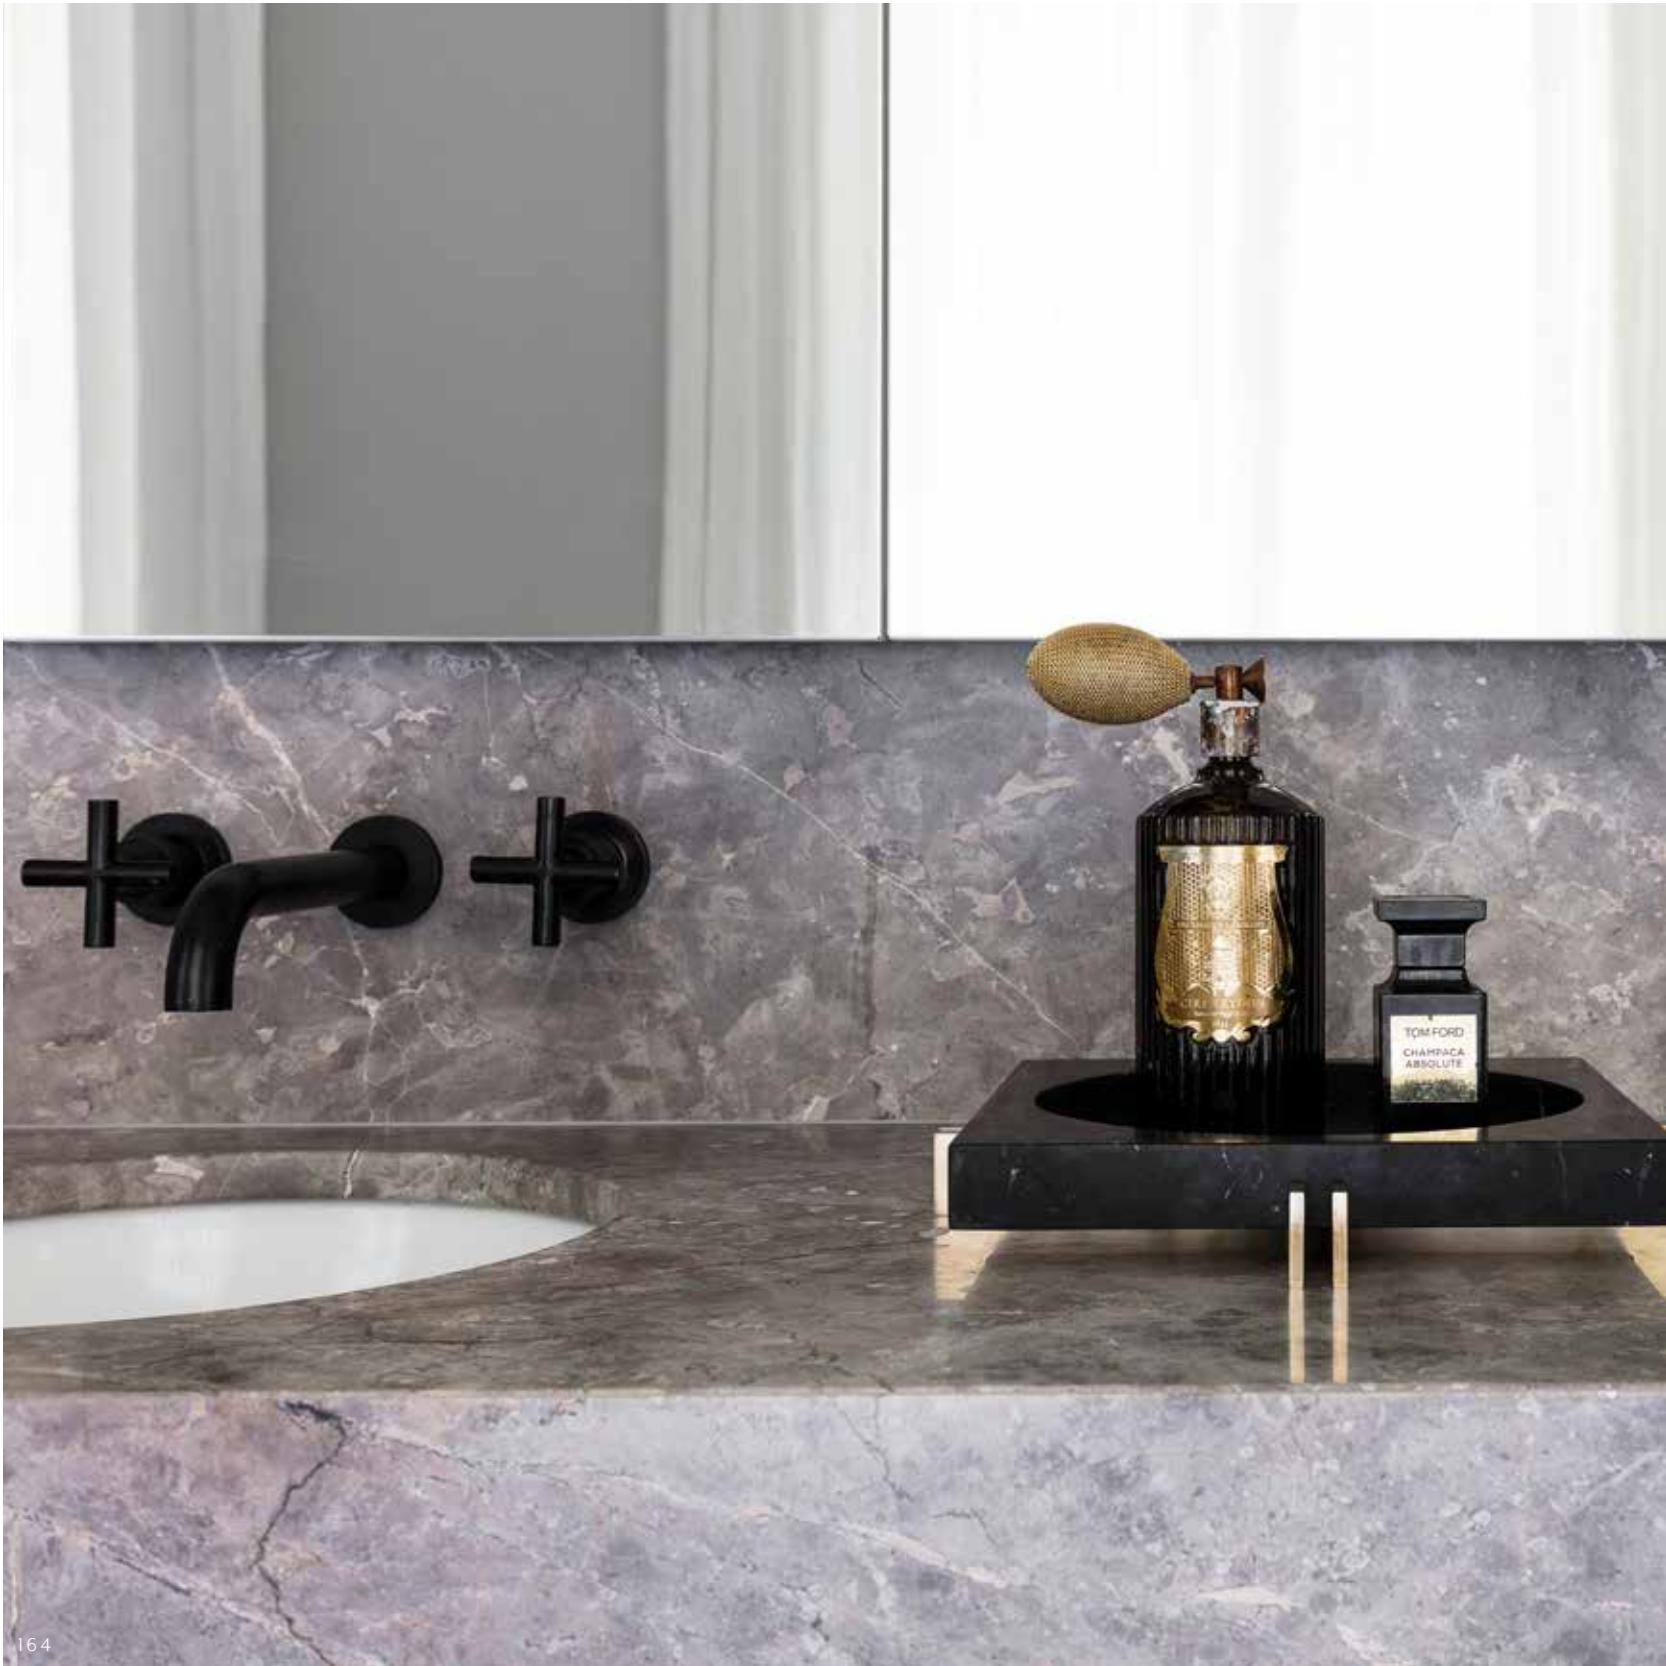

CITY PLUS

1.9705.50.2.24

WALL SET
IN BRUSHED BRASS ORGANIC

1.9755.60.0.24

SINGLE RAIL
IN BRUSHED BRASS ORGANIC

1.7034.02.0.24

ROUND BOTTLE TRAP
IN BRUSHED BRASS ORGANIC

CITY PLUS