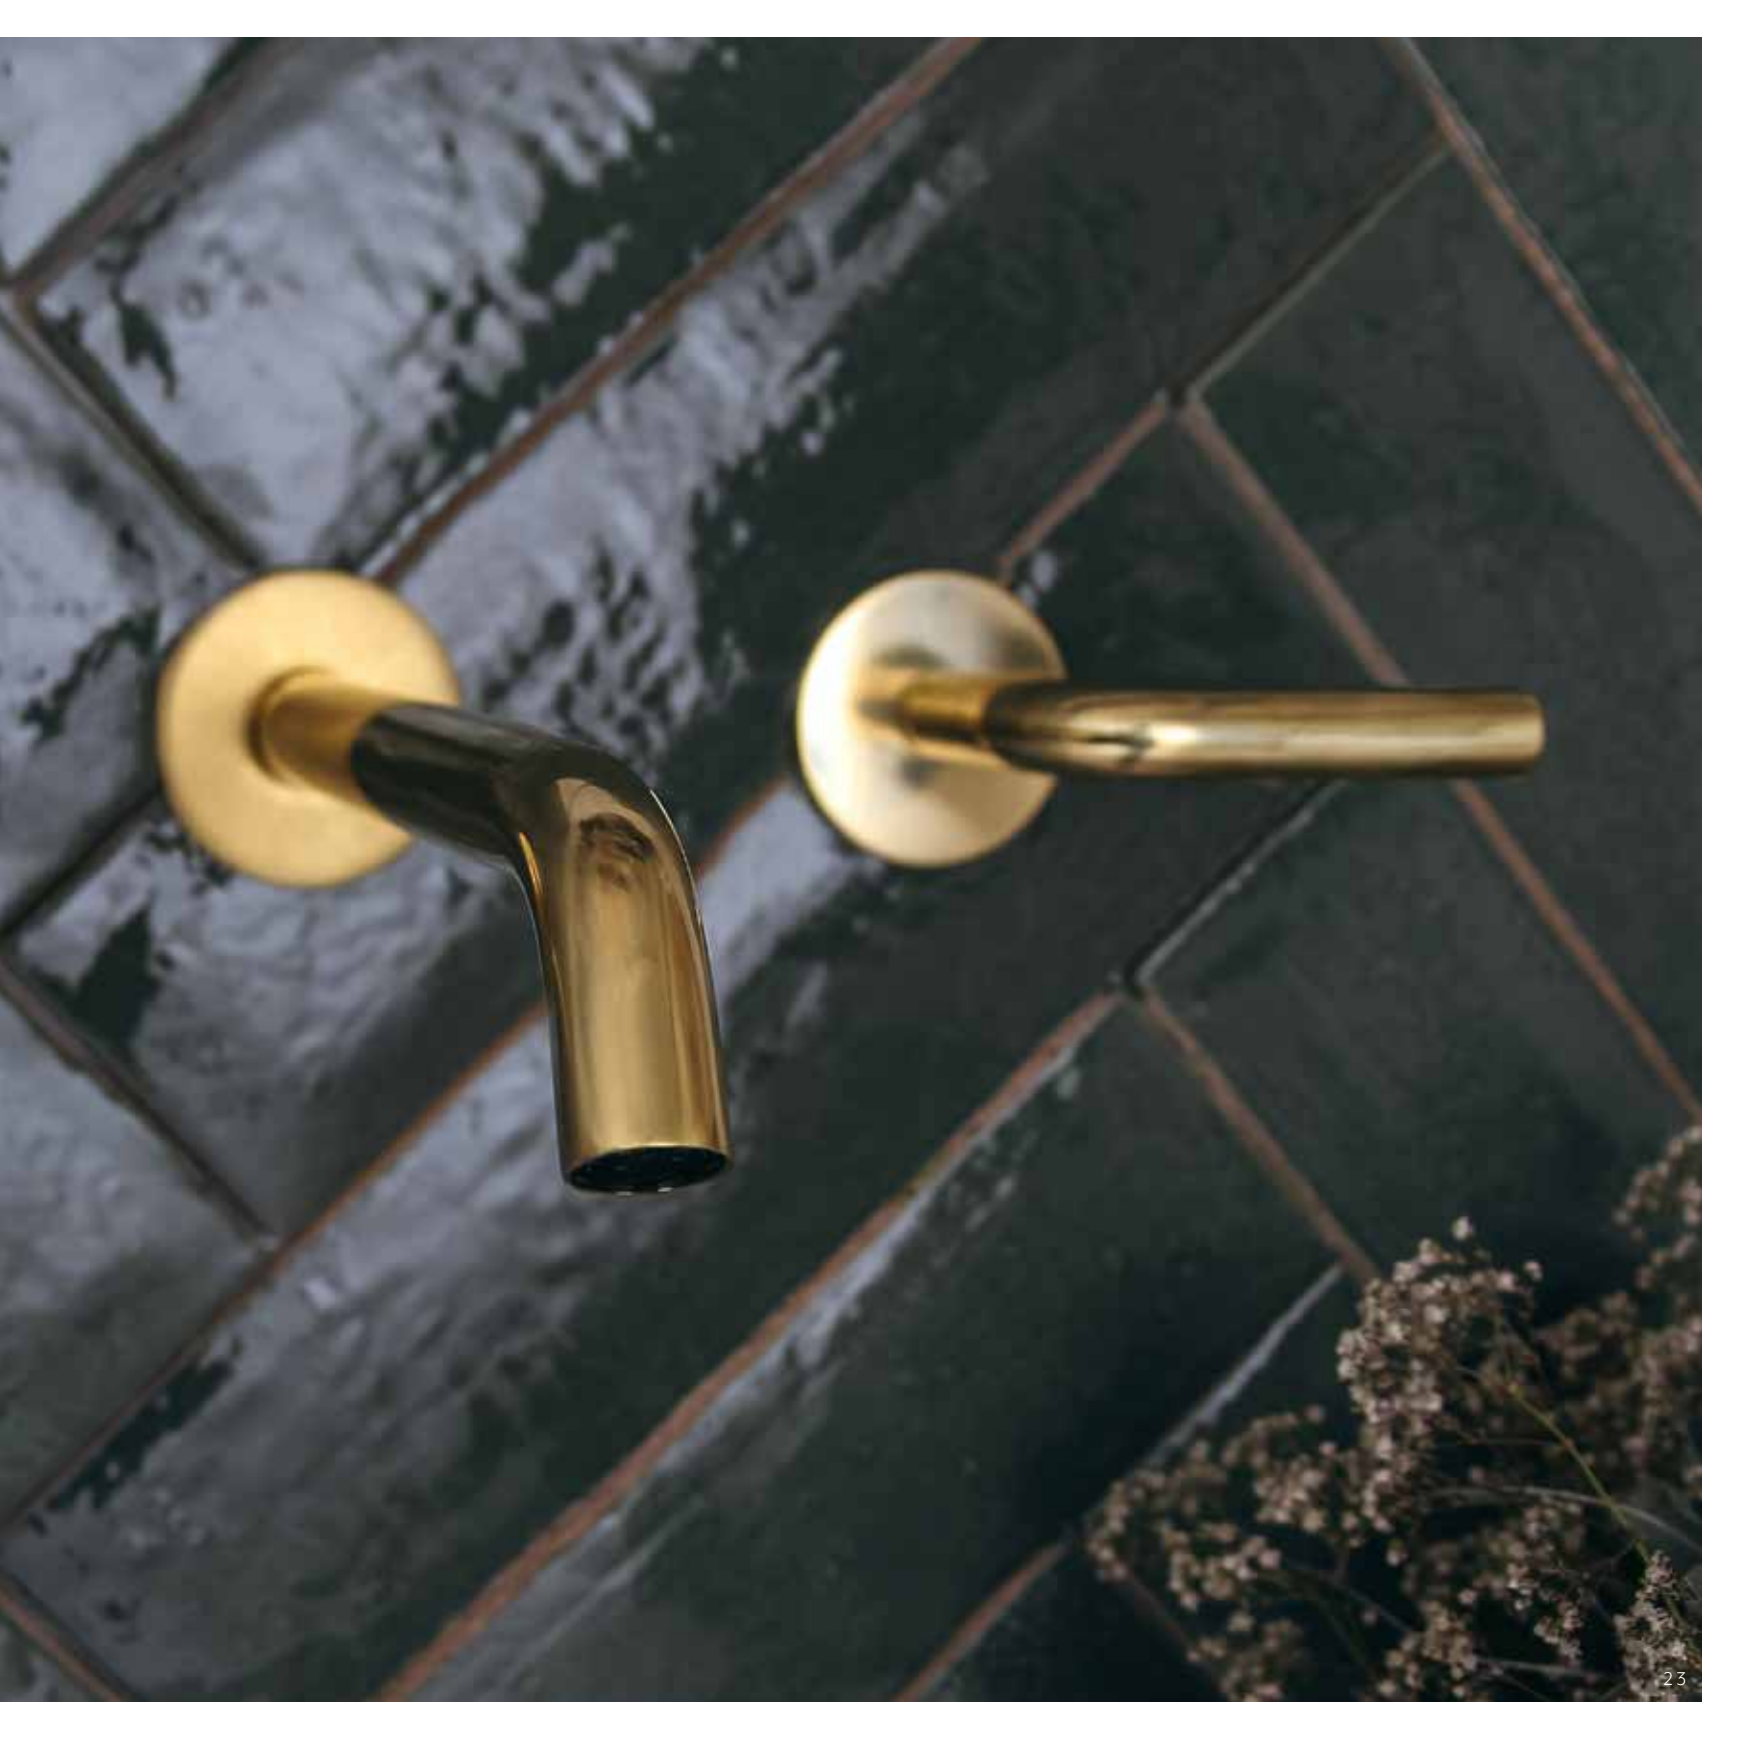

NANOBAR

1.9207.09.3.61
KITCHEN SET IN
STATUE BRONZE PVD

NANOBAR

1.9206.00.3.03

WALL SET
IN POLISHED BRASS ORGANIC

NANOBAR

1.9261.00.0.03

TOILET ROLL HOLDER
IN POLISHED BRASS ORGANIC