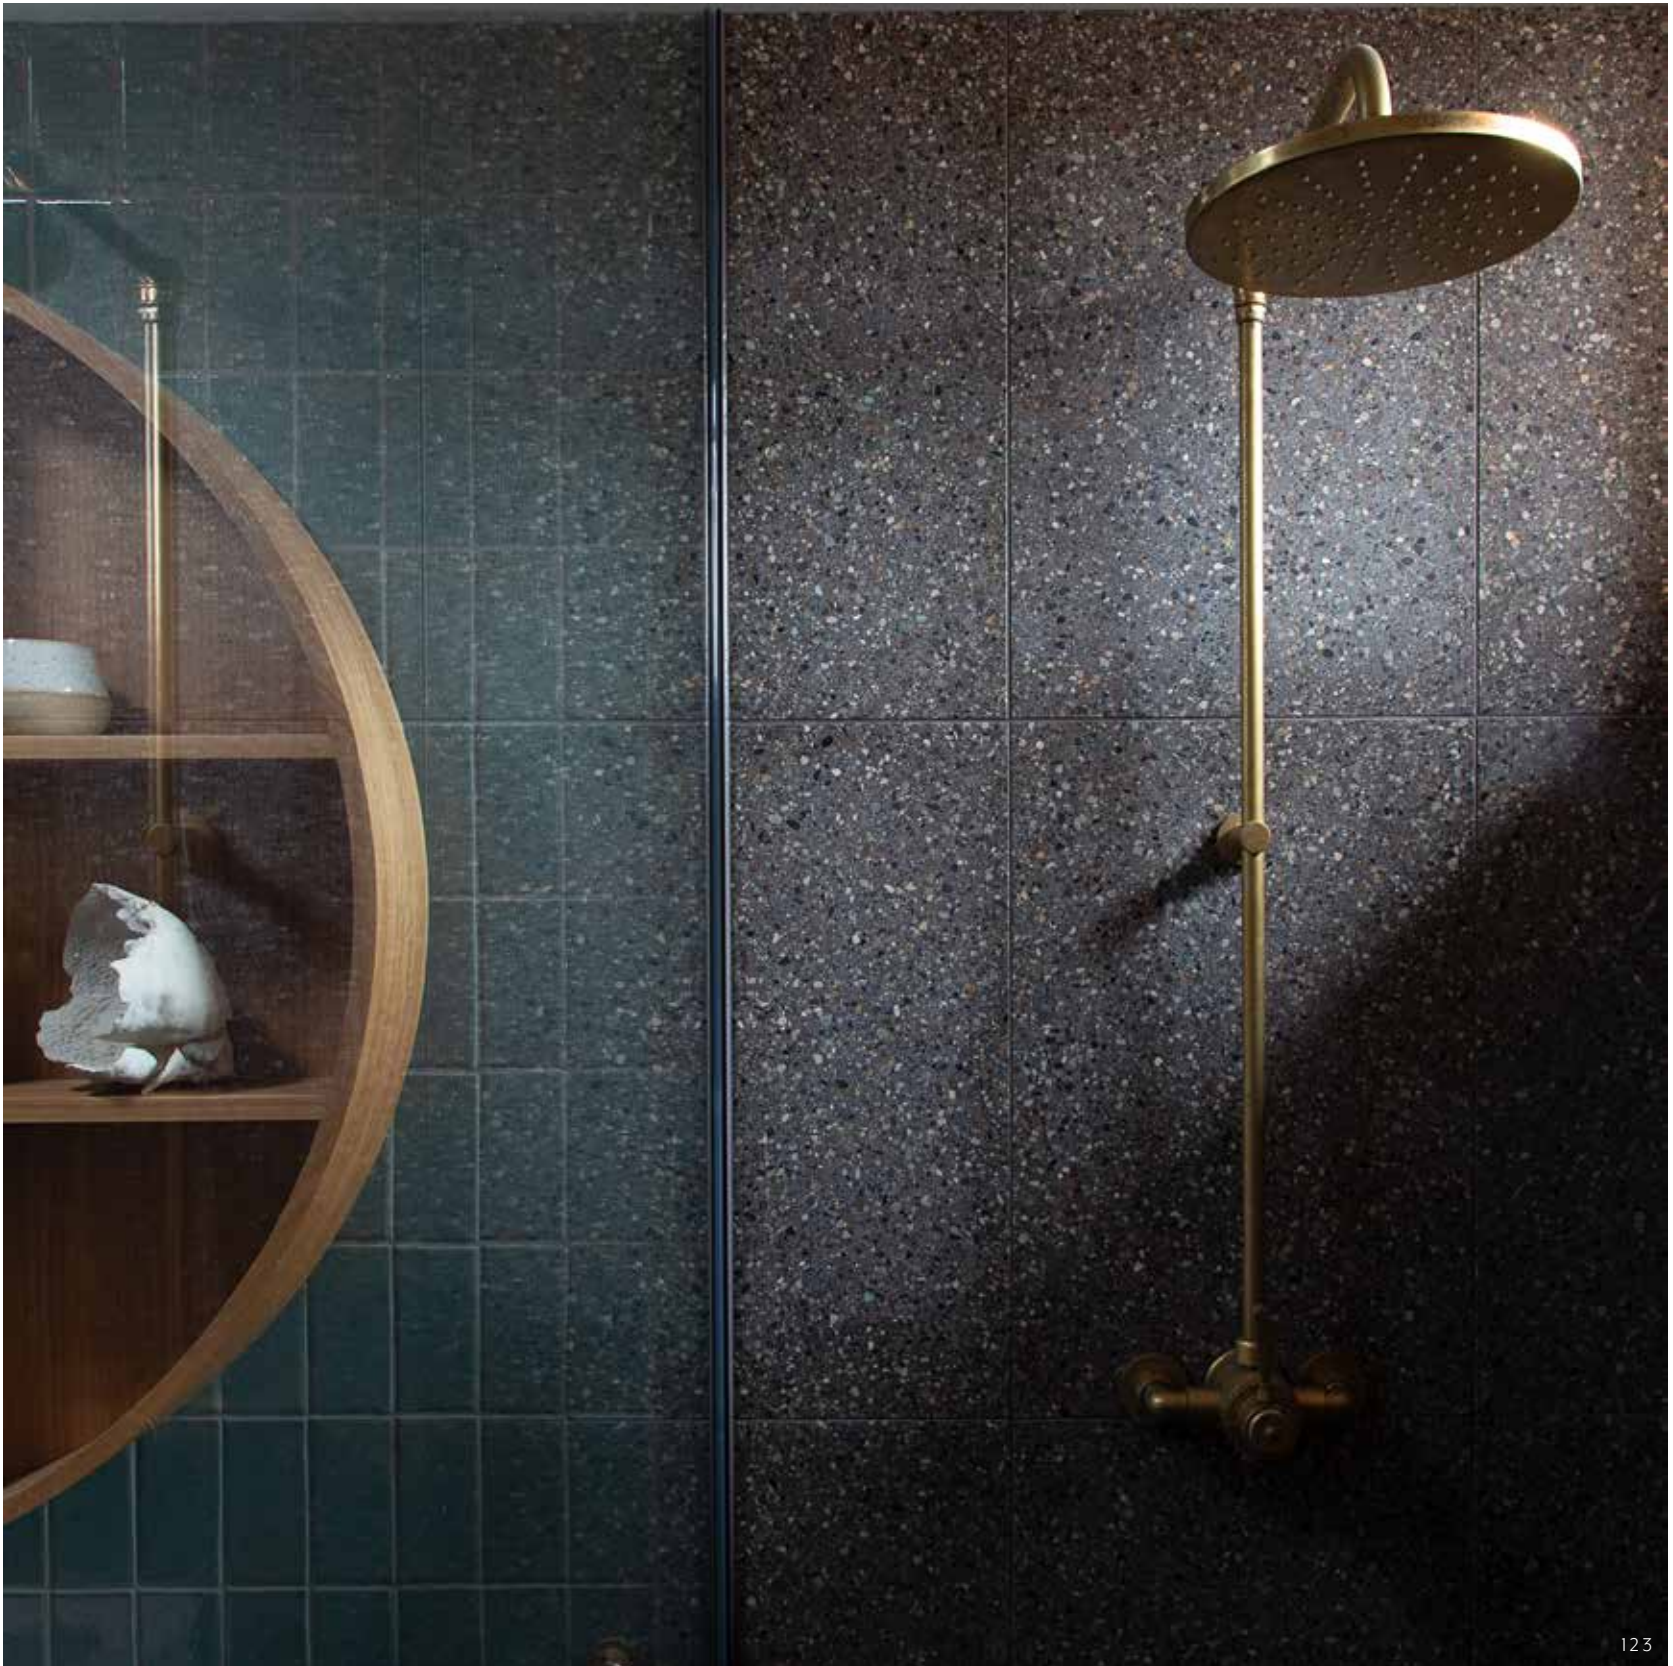

INDUSTRICA

ASSORTED PARTS

IN POLISHED BRASS ORGANIC,
WEATHERED BRASS ORGANIC & NERO

INDUSTRICA

1.6714.00.3.23

CUSTOM EXPOSED SHOWER SET
IN RUMBLED BRASS ORGANIC

1.6763.00.0.23

ROBE ROOK
IN RUMBLED BRASS ORGANIC