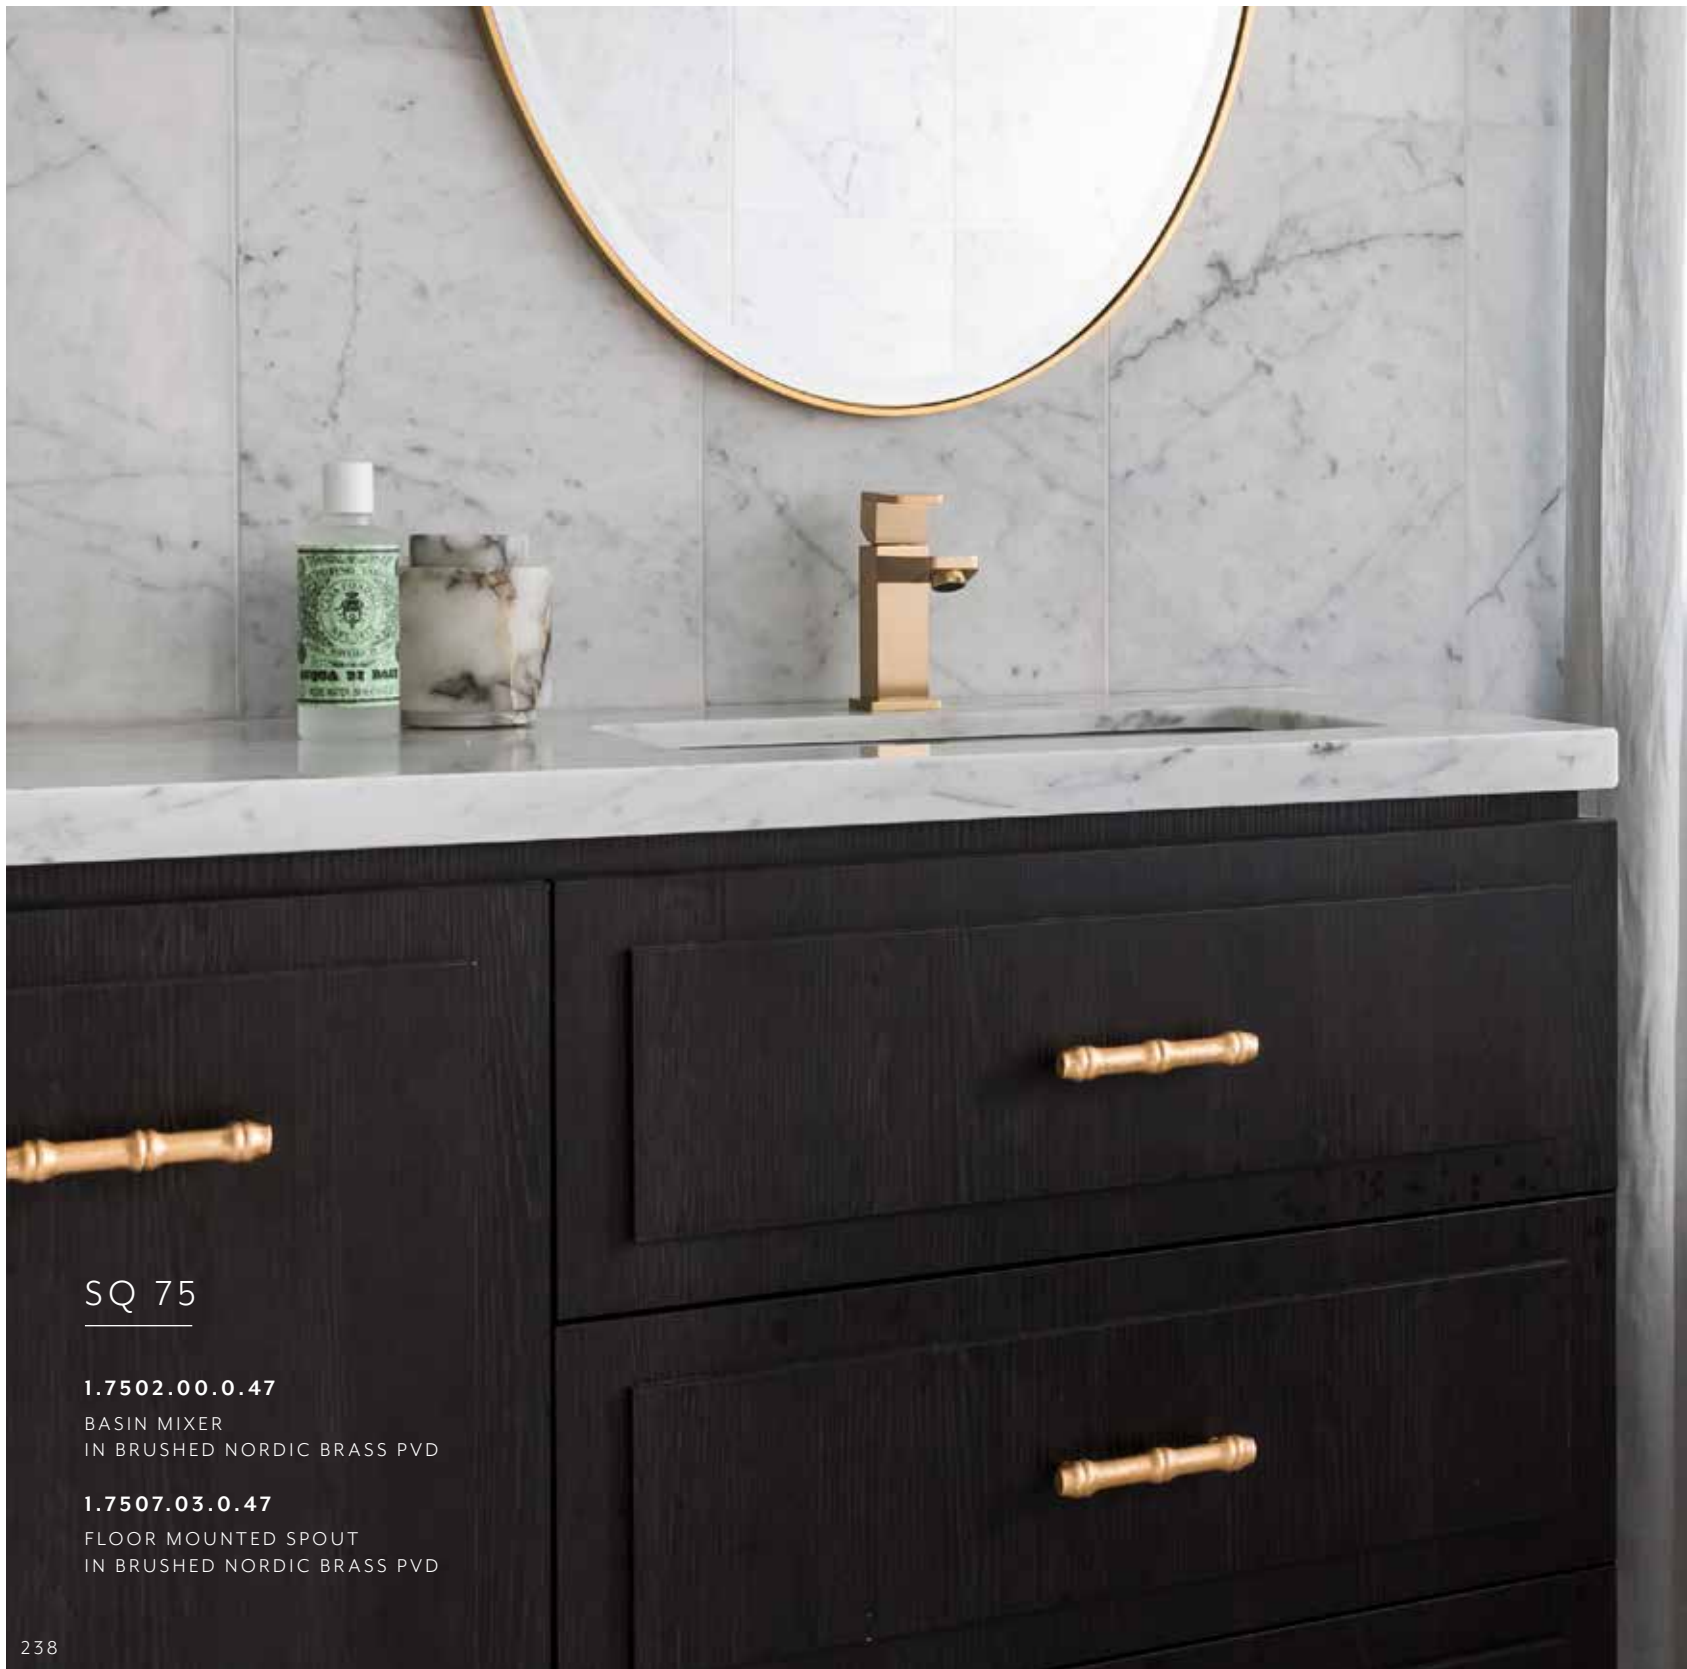

SQ 75

1.7502.00.0.47

BASIN MIXER
IN BRUSHED NORDIC BRASS PVD

1.7507.03.0.47

FLOOR MOUNTED SPOUT
IN BRUSHED NORDIC BRASS PVD