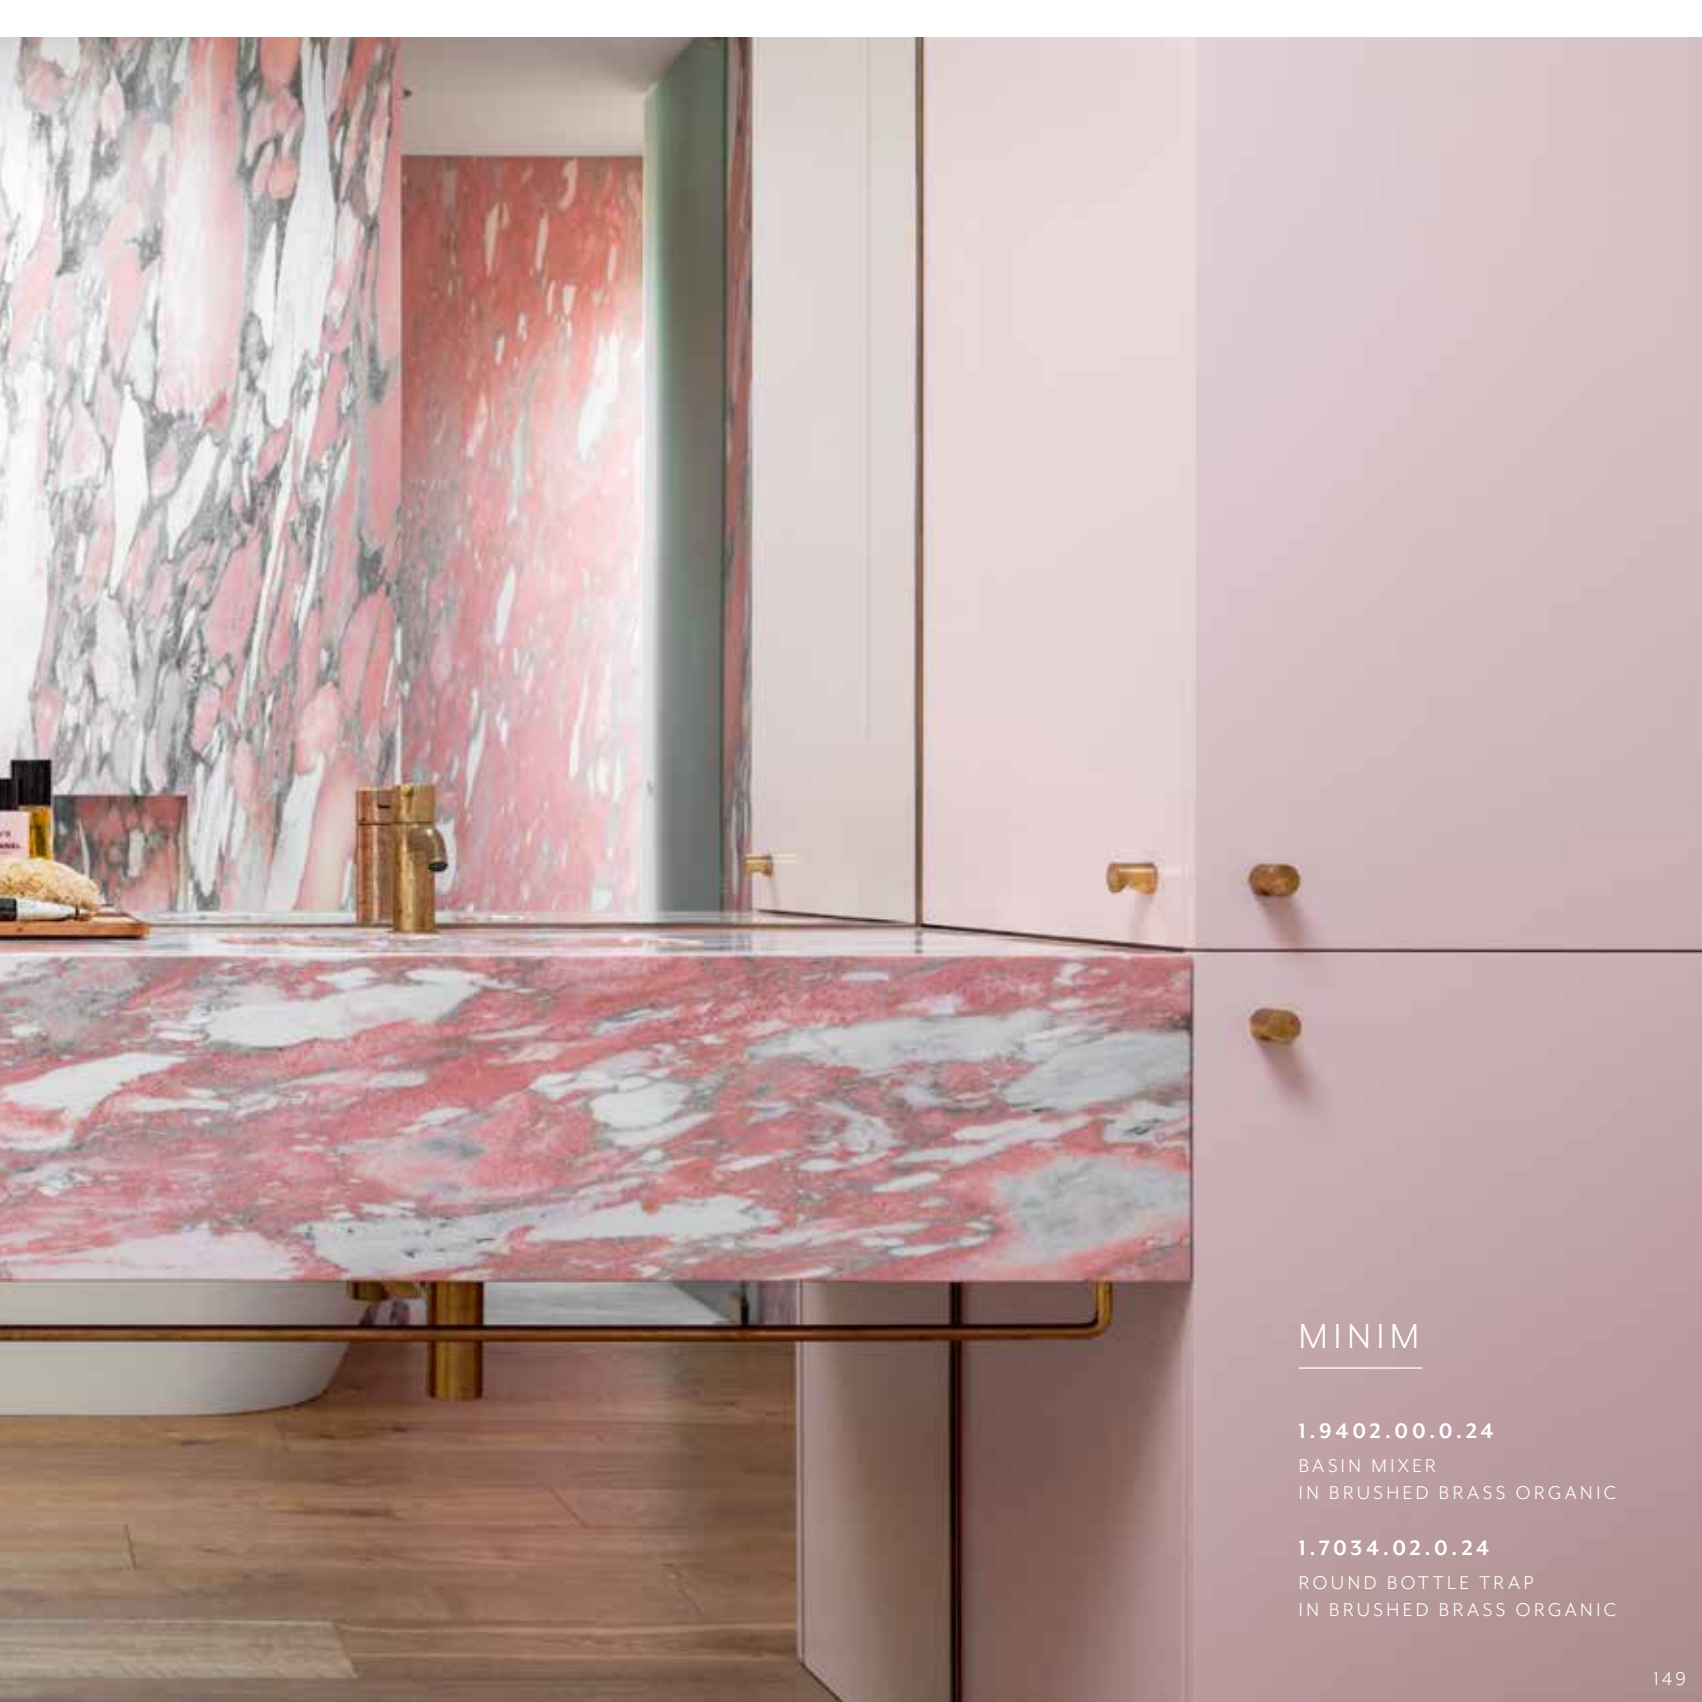

MINIM

1.9405.50.3.84

WALL SET
IN WHITE POWDERCOAT

MINIM

1.9402.00.0.24

BASIN MIXER
IN BRUSHED BRASS ORGANIC

1.7034.02.0.24

ROUND BOTTLE TRAP
IN BRUSHED BRASS ORGANIC