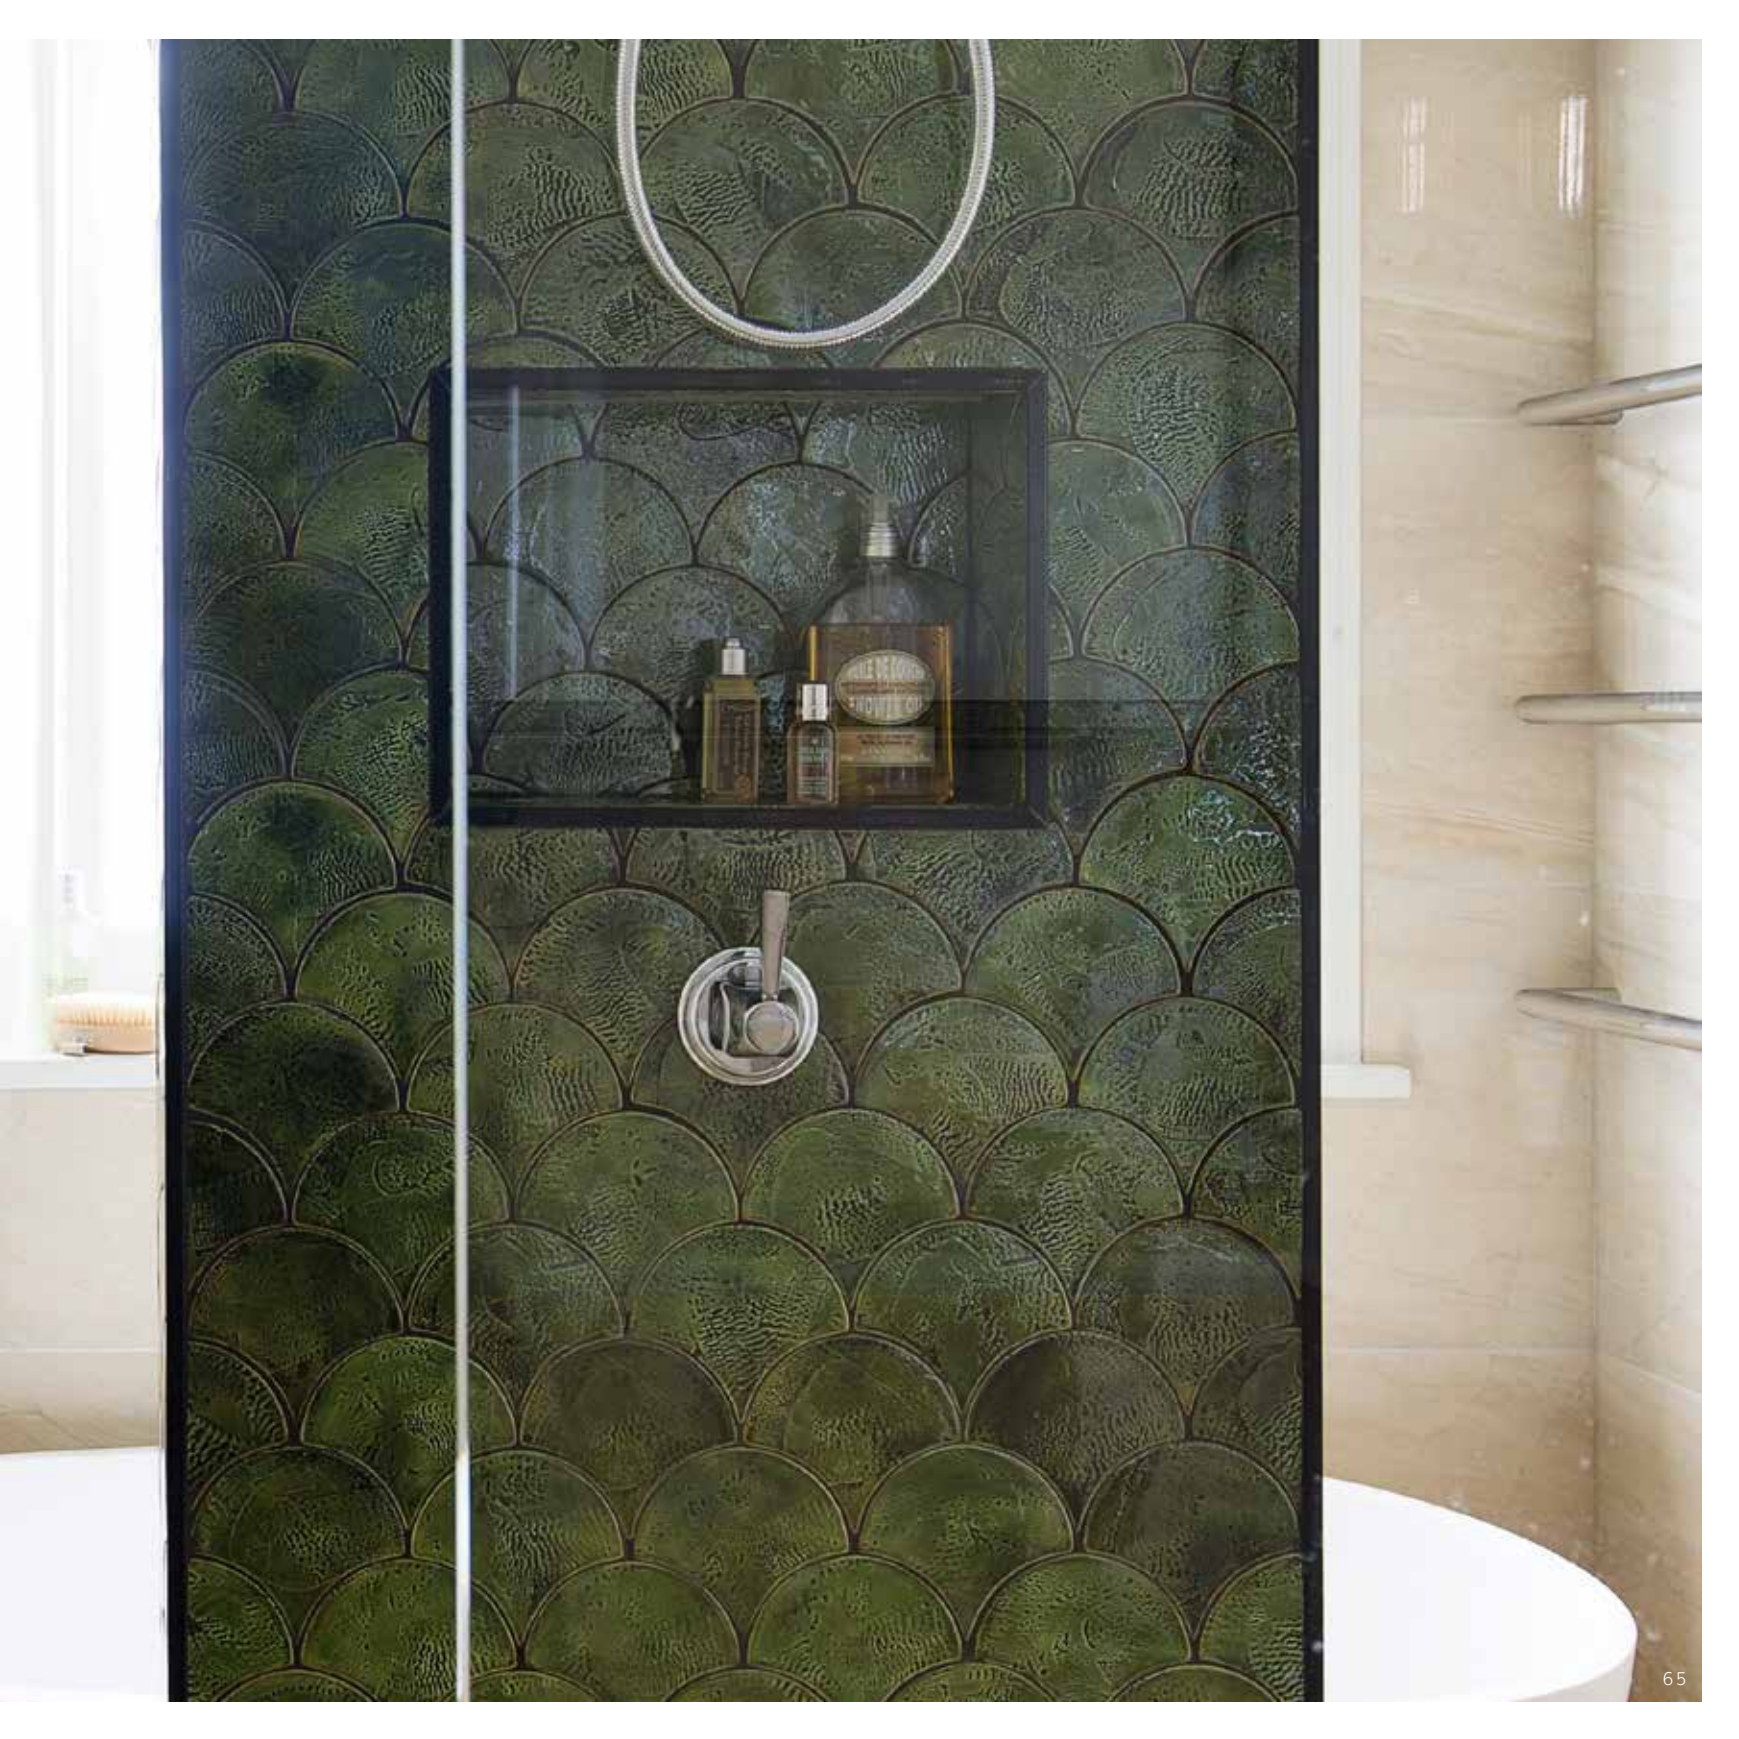

## MICHELANGELO

---

**1.8948.00.0.01**

WALL MIXER  
IN DUROBRITE CHROME

**3.1706.00.1.95**

LINEAR SOLO HEATED RAIL  
IN POLISHED STAINLESS STEEL