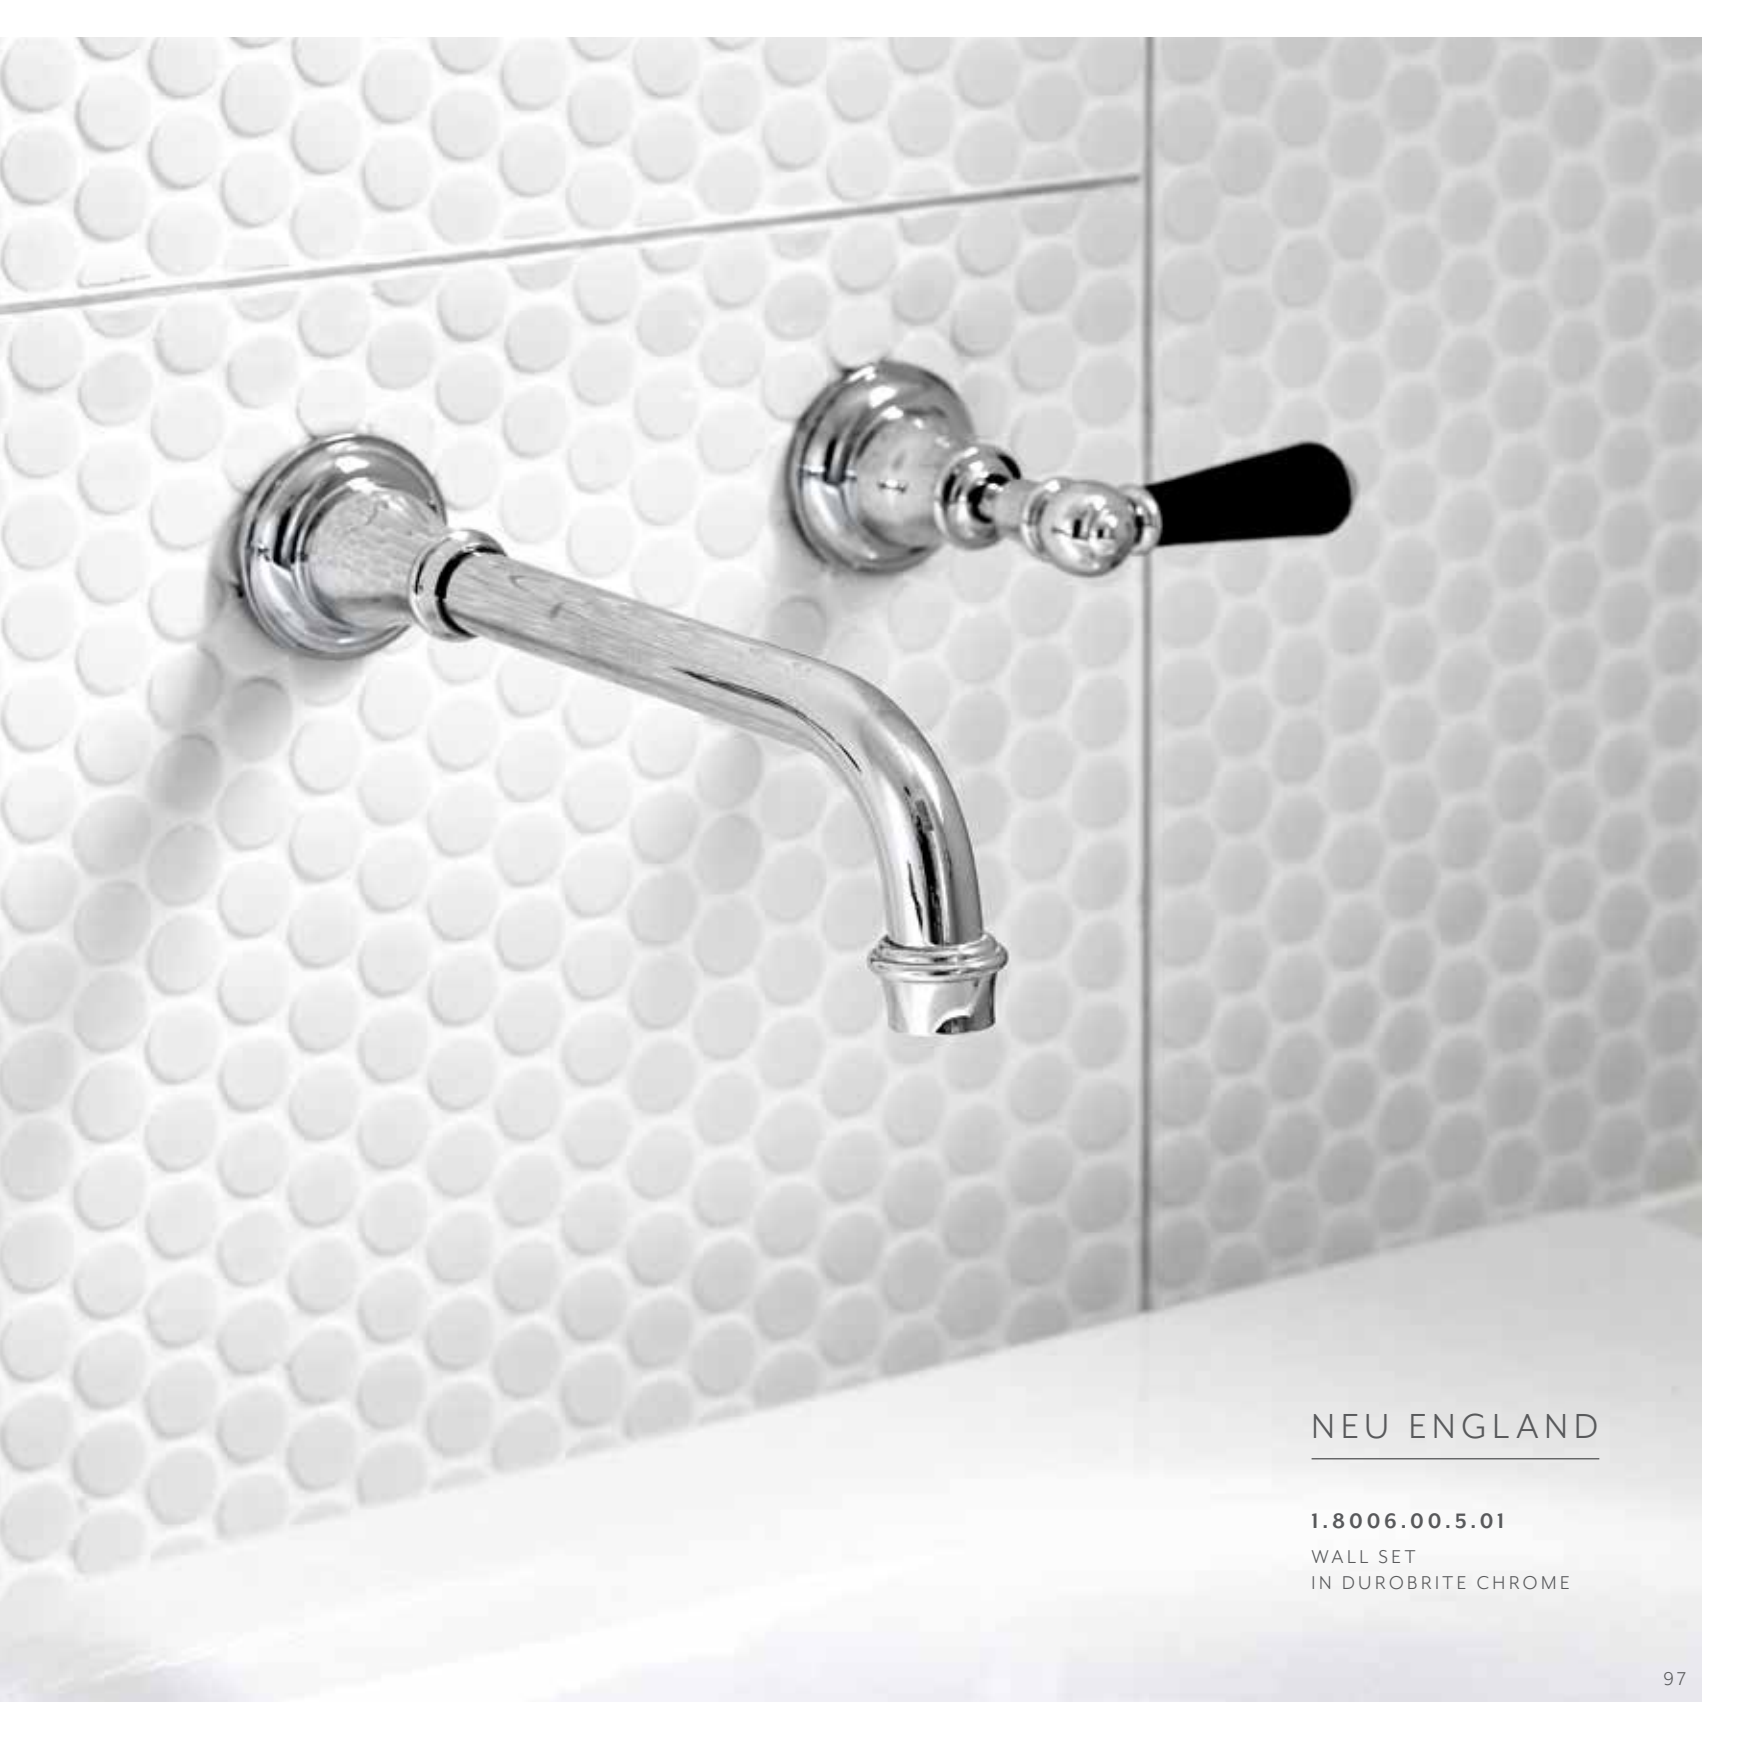

## NEU ENGLAND

---

1.8000.03.2.01

BASIN SET  
IN DUROBRITE CHROME

NEU ENGLAND

---

**1.8006.00.5.01**

WALL SET  
IN DUROBRITE CHROME

## NEU ENGLAND

---

**LEFT - 1.8061.00.0.01**

TOILET ROLL HOLDER  
IN DUROBRITE CHROME

**RIGHT - 1.8057.60.0.01**

DOUBLE TOWEL RAIL  
IN DUROBRITE CHROME