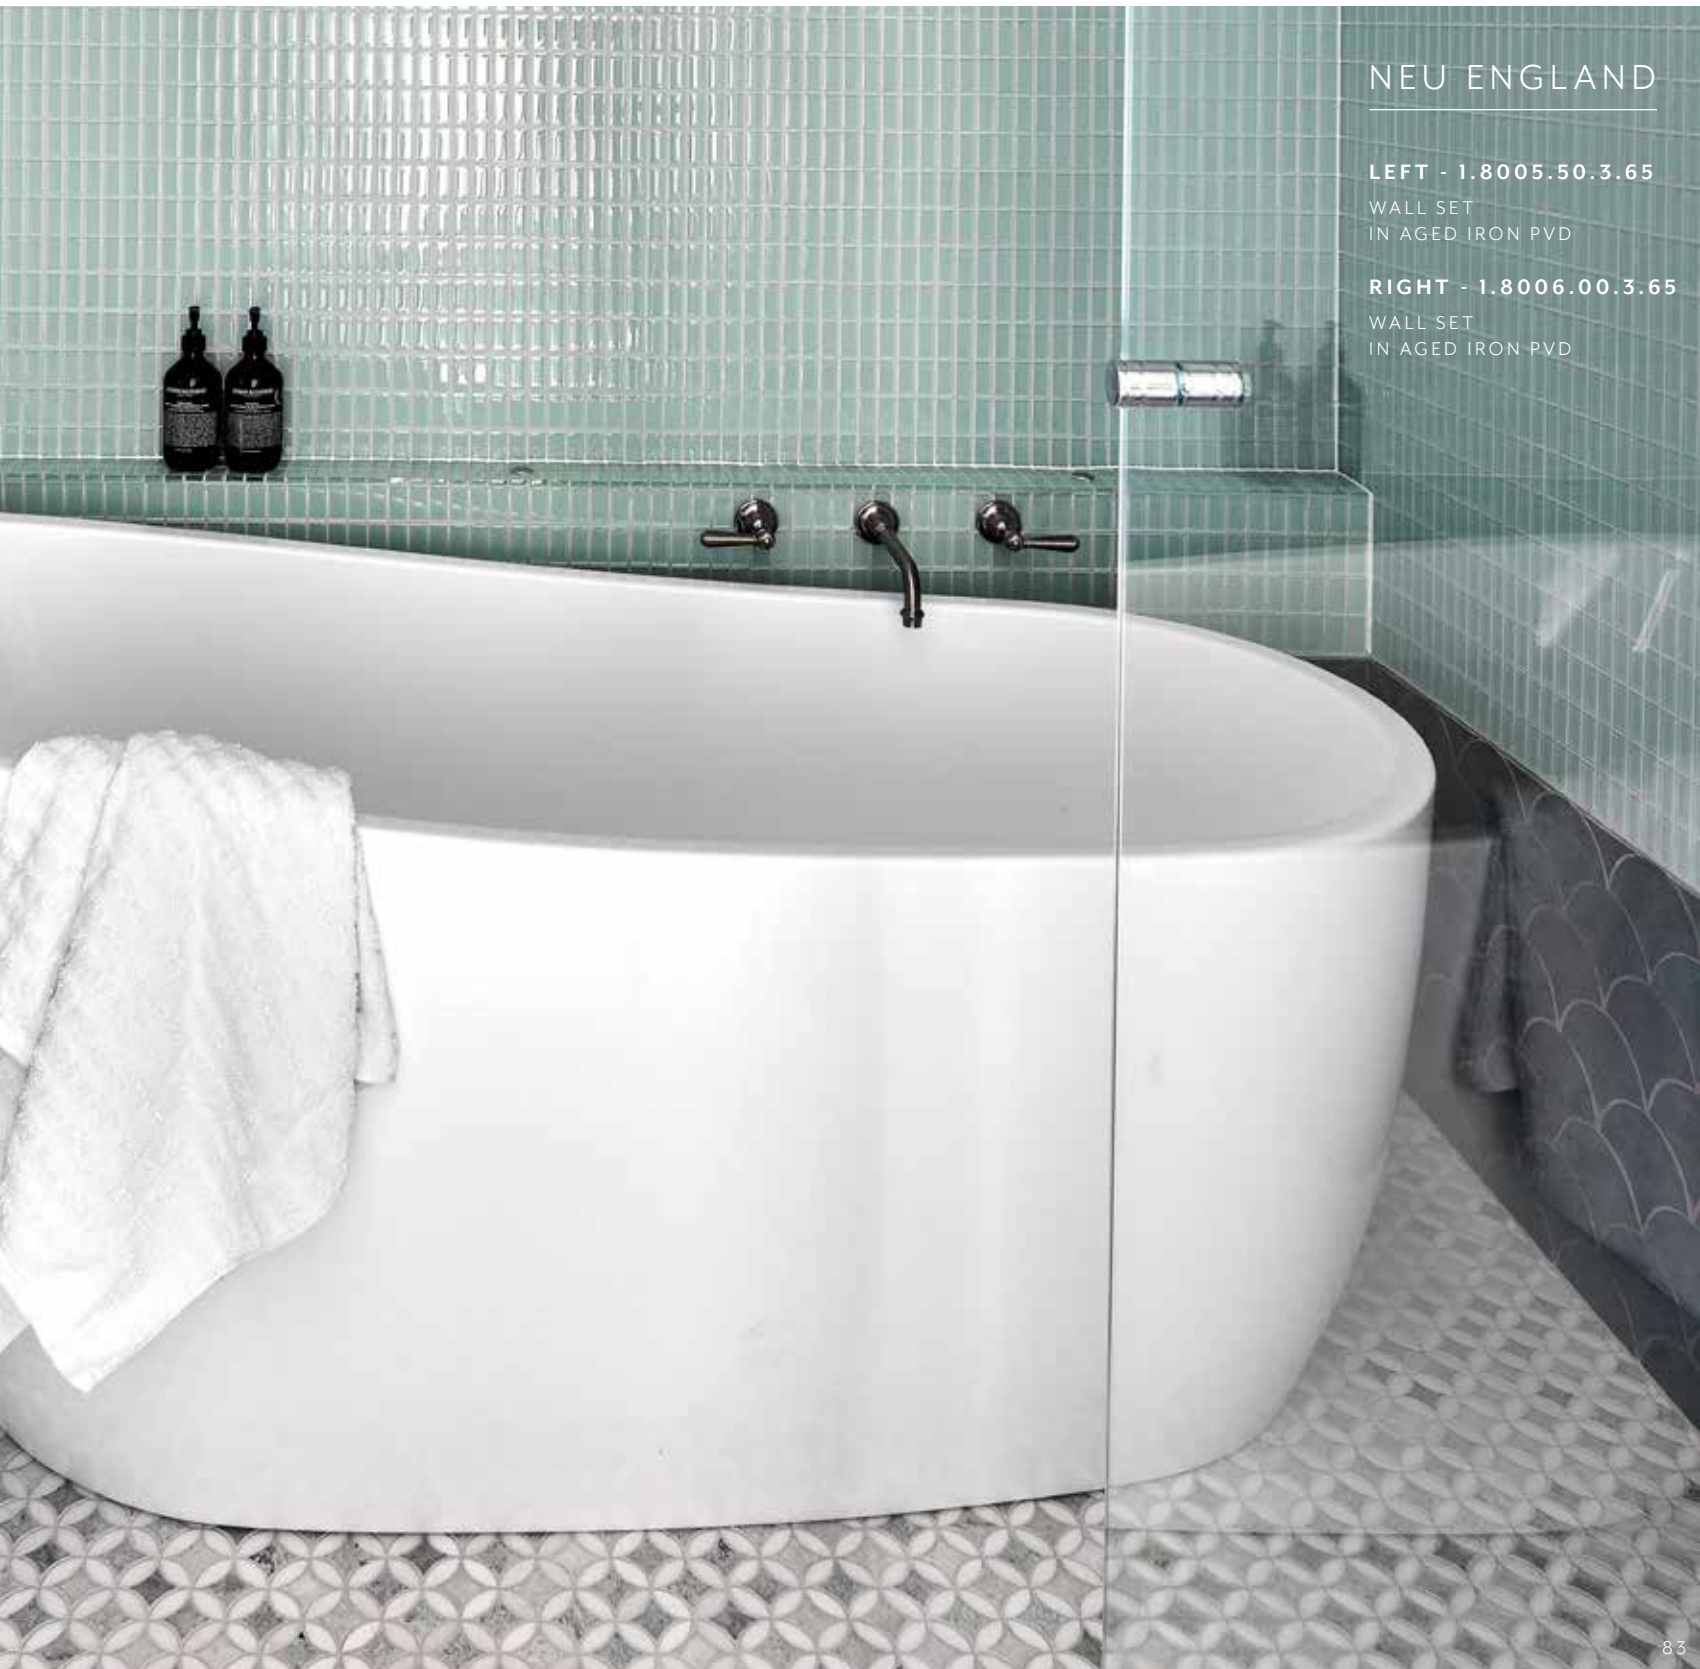

## NEU ENGLAND

---

**LEFT - 1.8005.50.3.65**

WALL SET  
IN AGED IRON PVD

**RIGHT - 1.8006.00.3.65**

WALL SET  
IN AGED IRON PVD

## NEU ENGLAND

---

**1.8000.00.3.46**

BASIN SET  
IN POLISHED NORDIC BRASS PVD

**1.8013.03.3.46**

EXPOSED SHOWER SET  
IN POLISHED NORDIC BRASS PVD