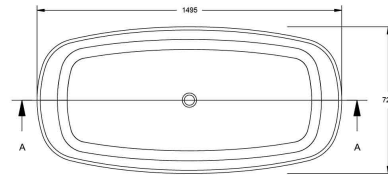

Maldon 150 x 72 TitanCast Solid Surface Freestanding Bath - Gloss White

Code: MA1500TCB-GW

TRADITIONAL & HAMPTONS STYLE SPECIALISTS

Specifications

- Material: TitanCast Solid Surface
- Requires Waste: 40mm waste without overflow
- Optional TitanCast 40mm Bath Pop-Up Waste is also available
- Bath Weight: 82kg
- Water capacity: 150 Litres/150kg
- Made in South Africa
- Satin silk white and gloss white is stocked in Australia