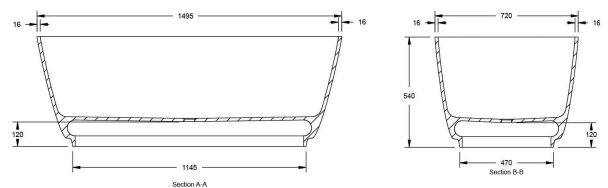

Maldon 150 x 72 TitanCast Solid Surface Freestanding Bath - Gloss White

Code: MA1500TCB-GW

TRADITIONAL & HAMPTONS STYLE SPECIALISTS

Specifications

- Material: TitanCast Solid Surface
- Requires Waste: 40mm waste without overflow
- Optional TitanCast 40mm Bath Pop-Up Waste is also available
- Bath Weight: 82kg
- Water capacity: 150 Litres/150kg
- Made in South Africa
- Satin silk white and gloss white is stocked in Australia