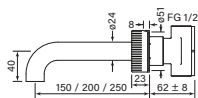

**35347** 1 Mar 2023

**Zero Progressiv Fluted Wall Basin Mixer Set, 150**

**35350** 1 Mar 2023

**Zero Progressiv Fluted Wall Bath Mixer Set, 150**

- Half turn Progressiv ceramic valve
- Fine fluted texture on handle
- Noggin depth 54 - 70 mm
- Match with Pegasi showers & accessories
- RIK & Fkit codes see page 30
- Spout reach 150 mm
- WELS 5\* 6 lpm (basin)
- Free flow (bath)