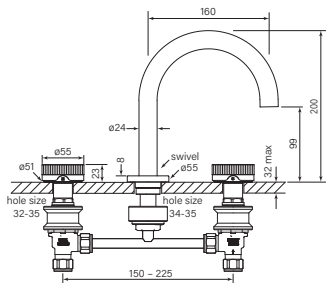

35302 1 Apr 2023
Zero Fluted Basin Set

- WELS 5* 6lpm
- Quarter turn ceramic cartridges
- Fine fluted texture on handles
- Swivel spout with 160mm reach

1. **$762 (-11 Chrome)**
   $1048 (-78 Switzrok Matte Black)
   $1048 (-80 Switzrok Matte White)
   $1167 (-55 Brushed Chrome)
   $1167 (-72 Brushed New Nickel)
   $1262 (-52 Polished New Nickel)
   $1262 (-74 Brushed Carbon)
   $1262 (-73 Brushed Graphite)
   $1262 (-53 Polished Terminus Copper)
   $1262 (-75 Brushed Terminus Copper)
   $1262 (-90 Raw Polished Brass)
   $1262 (-91 Raw Brushed Brass)
   $1262 (-84 Antique Brass Light)
   $1262 (-83 Antique Brass Medium)
   $1262 (-76 Discovery Bronze)
   $1262 (-79 Armada Bronze)
   $1262 (-50 Polished Admiralty Brass)
   $1262 (-70 Brushed Admiralty Brass)
   $1262 (-51 Polished Liberty Gold)
   $1262 (-71 Brushed Liberty Gold)

35305 1 Apr 2023
Zero Fluted Sink Set

35317 1 Apr 2023
Zero Fluted Basin Set, Tall

- WELS 4* 7.5lpm (sink)
- WELS 5* 6lpm (basin)
- Quarter turn ceramic cartridges
- Fine fluted texture on handles
- Swivel spout with 220mm reach

1. **$762 (-11 Chrome)**
   $1048 (-78 Switzrok Matte Black)
   $1048 (-80 Switzrok Matte White)
   $1167 (-55 Brushed Chrome)
   $1167 (-72 Brushed New Nickel)
   $1262 (-52 Polished New Nickel)
   $1262 (-74 Brushed Carbon)
   $1262 (-73 Brushed Graphite)
   $1262 (-53 Polished Terminus Copper)
   $1262 (-75 Brushed Terminus Copper)
   $1262 (-90 Raw Polished Brass)
   $1262 (-91 Raw Brushed Brass)
   $1262 (-84 Antique Brass Light)
   $1262 (-83 Antique Brass Medium)
   $1262 (-76 Discovery Bronze)
   $1262 (-79 Armada Bronze)
   $1262 (-50 Polished Admiralty Brass)
   $1262 (-70 Brushed Admiralty Brass)
   $1262 (-51 Polished Liberty Gold)
   $1262 (-71 Brushed Liberty Gold)

35308 1 Apr 2023
Zero Hob Top Assy Pr, Fluted

- Quarter turn ceramic cartridges
- Fine fluted texture on handles