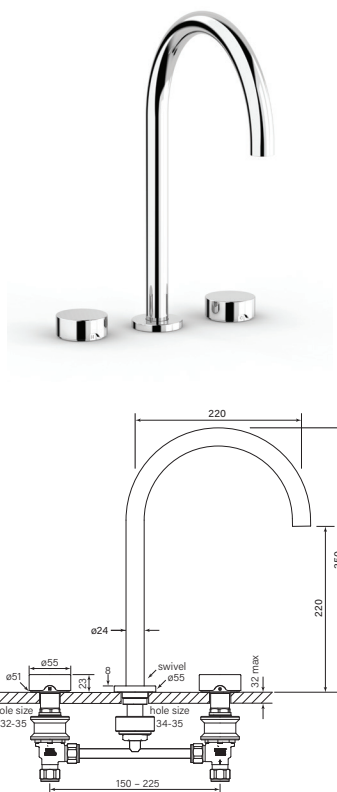

Model: 35308-84

**35300** 1 Apr 2023  
Zero Smooth Basin Set

- WELS 5\* 6lpm
- Quarter turn ceramic cartridges
- Swivel spout with 160mm reach

- \$762 (-11 Chrome)**
- \$1048 (-78 Switzrok Matte Black)
  - \$1048 (-80 Switzrok Matte White)
  - \$1167 (-55 Brushed Chrome)
  - \$1167 (-72 Brushed New Nickel)
  - \$1262 (-52 Polished New Nickel)
  - \$1262 (-74 Brushed Carbon)
  - \$1262 (-73 Brushed Graphite)
  - \$1262 (-53 Polished Terminus Copper)
  - \$1262 (-75 Brushed Terminus Copper)
  - \$1262 (-90 Raw Polished Brass)
  - \$1262 (-91 Raw Brushed Brass)
  - \$1262 (-84 Antique Brass Light)
  - \$1262 (-83 Antique Brass Medium)
  - \$1262 (-76 Discovery Bronze)
  - \$1262 (-79 Armada Bronze)
  - \$1262 (-50 Polished Admiralty Brass)
  - \$1262 (-70 Brushed Admiralty Brass)
  - \$1262 (-51 Polished Liberty Gold)
  - \$1262 (-71 Brushed Liberty Gold)

**35303** 1 Apr 2023  
Zero Smooth Sink Set

**35315** 1 Apr 2023  
Zero Smooth Basin Set, Tall

- WELS 4\* 7.5lpm (sink)
- WELS 5\* 6lpm (basin)
- Quarter turn ceramic cartridges
- Swivel spout with 220mm reach