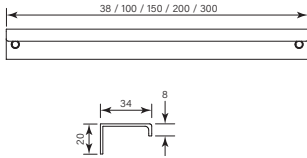

Lip Pull 1 Apr 2023

- Brass construction
- Fastens to inside of door
- Max 20mm panel thickness

36045	36046	36047	36048	36049	Model number
38	100	150	200	300	Overall length
$30	$43	$49	$56	$68	(-11 Chrome)
$34	$47	$53	$60	$73	(-78 Switzrok Matte Black)
$34	$47	$53	$60	$73	(-80 Switzrok Matte White)
$36	$49	$55	$62	$75	(-55 Brushed Chrome)
$36	$49	$55	$62	$75	(-72 Brushed New Nickel)
$39	$52	$58	$65	$78	(-52 Polished New Nickel)
$39	$52	$58	$65	$78	(-74 Brushed Carbon)
$39	$52	$58	$65	$78	(-73 Brushed Graphite)
$39	$52	$58	$65	$78	(-53 Polished Terminus Copper)
$39	$52	$58	$65	$78	(-75 Brushed Terminus Copper)
$39	$52	$58	$65	$78	(-90 Raw Polished Brass)
$39	$52	$58	$65	$78	(-91 Raw Brushed Brass)
$39	$52	$58	$65	$78	(-84 Antique Brass Light)
$39	$52	$58	$65	$78	(-83 Antique Brass Medium)
$39	$52	$58	$65	$78	(-76 Discovery Bronze)
$39	$52	$58	$65	$78	(-79 Armada Bronze)
$39	$52	$58	$65	$78	(-50 Polished Admiralty Brass)
$39	$52	$58	$65	$78	(-70 Brushed Admiralty Brass)
$39	$52	$58	$65	$78	(-51 Polished Liberty Gold)
$39	$52	$58	$65	$78	(-71 Brushed Liberty Gold)