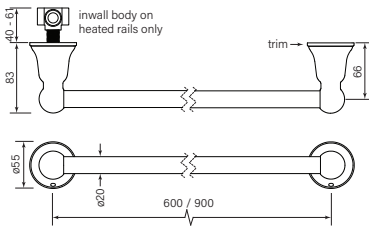

$620 (-11 Chrome)

$660	(-12 Chrome + Gold)
$820	(-78 Switzrok Matte Black)
$820	(-80 Switzrok Matte White)
$850	(-55 Brushed Chrome)
$850	(-72 Brushed New Nickel)
$930	(-52 Polished New Nickel)
$930	(-74 Brushed Carbon)
$930	(-73 Brushed Graphite)
$930	(-53 Polished Terminus Copper)
$930	(-75 Brushed Terminus Copper)
$930	(-90 Raw Polished Brass)
$930	(-91 Raw Brushed Brass)
$930	(-84 Antique Brass Light)
$930	(-83 Antique Brass Medium)
$930	(-76 Discovery Bronze)
$930	(-79 Armada Bronze)
$930	(-50 Polished Admiralty Brass)
$930	(-70 Brushed Admiralty Brass)
$930	(-51 Polished Liberty Gold)
$930	(-71 Brushed Liberty Gold)

35246 1 Mar 2023
Cascade Non-Heated Towel Rail 900

35247 1 Mar 2023
Cascade Non-Heated Towel Rail 600

- Not heated, matches size of heated rails
- Brass construction
- 900 centres (35246)
- 600 centres (35247)
- Shorter rail available on request

$280 (-11 Chrome)

$320	(-12 Chrome + Gold)
$360	(-78 Switzrok Matte Black)
$360	(-80 Switzrok Matte White)
$390	(-55 Brushed Chrome)
$390	(-72 Brushed New Nickel)
$440	(-52 Polished New Nickel)
$440	(-74 Brushed Carbon)
$440	(-73 Brushed Graphite)
$440	(-53 Polished Terminus Copper)
$440	(-75 Brushed Terminus Copper)
$440	(-90 Raw Polished Brass)
$440	(-91 Raw Brushed Brass)
$440	(-84 Antique Brass Light)
$440	(-83 Antique Brass Medium)
$440	(-76 Discovery Bronze)
$440	(-79 Armada Bronze)
$440	(-50 Polished Admiralty Brass)
$440	(-70 Brushed Admiralty Brass)
$440	(-51 Polished Liberty Gold)
$440	(-71 Brushed Liberty Gold)