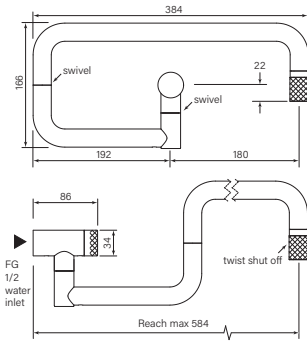

30963 1 Apr 2023
Zero Knurl Pot Filler Wall

- Sleek design all brass construction
- Hot only or cold only supply
- Dual shut off valves
- Double swing arm for 584 reach to cover cooktop

1. **$990 (-11 Chrome)**
2. $1240 (-78 Switzrok Matte Black)
   - $1240 (-80 Switzrok Matte White)
   - $1340 (-55 Brushed Chrome)
   - $1340 (-72 Brushed New Nickel)
   - $1490 (-52 Polished New Nickel)
   - $1490 (-74 Brushed Carbon)
   - $1490 (-73 Brushed Graphite)
   - $1490 (-53 Polished Terminus Copper)
   - $1490 (-75 Brushed Terminus Copper)
   - $1490 (-90 Raw Polished Brass)
   - $1490 (-91 Raw Brushed Brass)
   - $1490 (-84 Antique Brass Light)
   - $1490 (-83 Antique Brass Medium)
   - $1490 (-76 Discovery Bronze)
   - $1490 (-79 Armada Bronze)
   - $1490 (-50 Polished Admiralty Brass)
   - $1490 (-70 Brushed Admiralty Brass)
   - $1490 (-51 Polished Liberty Gold)
   - $1490 (-71 Brushed Liberty Gold)