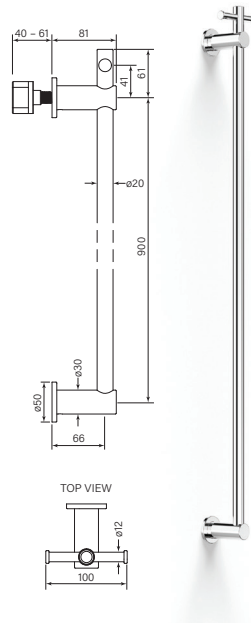

**35250** 1 Mar 2023  
**Pegasi Vertical Heated Towel Rail**

- Brass construction
- Power supply (35260) sold separately
- Inwall body (35262) sold separately
- 900mm centres

- \$860 (-11 Chrome)**
- \$1060 (-78 Switzrok Matte Black)
  - \$1060 (-80 Switzrok Matte White)
  - \$1160 (-55 Brushed Chrome)
  - \$1160 (-72 Brushed New Nickel)
  - \$1260 (-52 Polished New Nickel)
  - \$1260 (-74 Brushed Carbon)
  - \$1260 (-73 Brushed Graphite)
  - \$1260 (-53 Polished Terminus Copper)
  - \$1260 (-75 Brushed Terminus Copper)
  - \$1260 (-90 Raw Polished Brass)
  - \$1260 (-91 Raw Brushed Brass)
  - \$1260 (-84 Antique Brass Light)
  - \$1260 (-83 Antique Brass Medium)
  - \$1260 (-76 Discovery Bronze)
  - \$1260 (-79 Armada Bronze)
  - \$1260 (-50 Polished Admiralty Brass)
  - \$1260 (-70 Brushed Admiralty Brass)
  - \$1260 (-51 Polished Liberty Gold)
  - \$1260 (-71 Brushed Liberty Gold)