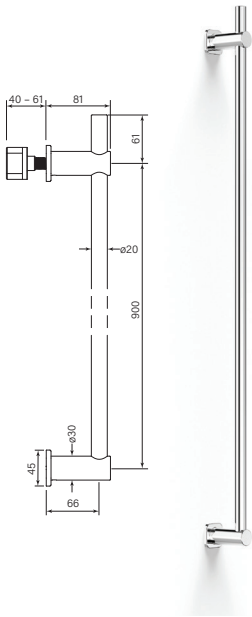

35254 1 Mar 2023
Zeos Vertical Heated Towel Rail

- Brass construction
- Power supply (35260) sold separately
- Inwall body (35262) sold separately
- 900mm centres

1. **$860 (-11 Chrome)**
2. $1060 (-78 Switzrok Matte Black)
   - $1060 (-80 Switzrok Matte White)
   - $1160 (-55 Brushed Chrome)
   - $1160 (-72 Brushed New Nickel)
   - $1260 (-52 Polished New Nickel)
   - $1260 (-74 Brushed Carbon)
   - $1260 (-73 Brushed Graphite)
   - $1260 (-53 Polished Terminus Copper)
   - $1260 (-75 Brushed Terminus Copper)
   - $1260 (-90 Raw Polished Brass)
   - $1260 (-91 Raw Brushed Brass)
   - $1260 (-84 Antique Brass Light)
   - $1260 (-83 Antique Brass Medium)
   - $1260 (-76 Discovery Bronze)
   - $1260 (-79 Armada Bronze)
   - $1260 (-50 Polished Admiralty Brass)
   - $1260 (-70 Brushed Admiralty Brass)
   - $1260 (-51 Polished Liberty Gold)
   - $1260 (-71 Brushed Liberty Gold)