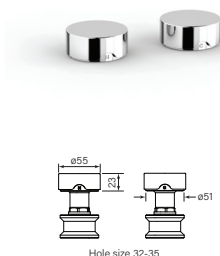

35306 1 Apr 2023
Zero Hob Top Assy Pr, Smooth

- Quarter turn ceramic cartridges