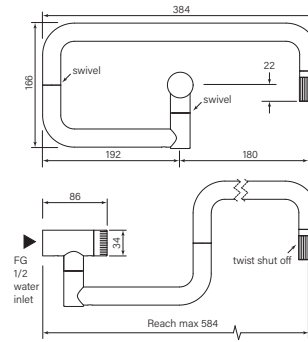

30964 1 Apr 2023
Zero Fluted Pot Filler Wall

- Sleek design all brass construction
- Hot only or cold only supply
- Dual shut off valves
- Double swing arm for 584 reach to cover cooktop

1. **$990 (-11 Chrome)**
2. $1240 (-78 Switzrok Matte Black)
   - $1240 (-80 Switzrok Matte White)
   - $1340 (-55 Brushed Chrome)
   - $1340 (-72 Brushed New Nickel)
   - $1490 (-52 Polished New Nickel)
   - $1490 (-74 Brushed Carbon)
   - $1490 (-73 Brushed Graphite)
   - $1490 (-53 Polished Terminus Copper)
   - $1490 (-75 Brushed Terminus Copper)
   - $1490 (-90 Raw Polished Brass)
   - $1490 (-91 Raw Brushed Brass)
   - $1490 (-84 Antique Brass Light)
   - $1490 (-83 Antique Brass Medium)
   - $1490 (-76 Discovery Bronze)
   - $1490 (-79 Armada Bronze)
   - $1490 (-50 Polished Admiralty Brass)
   - $1490 (-70 Brushed Admiralty Brass)
   - $1490 (-51 Polished Liberty Gold)
   - $1490 (-71 Brushed Liberty Gold)