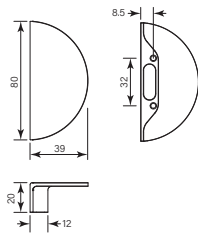

36062 1 Apr 2023

Half Disc Pull

- Brass construction
- Mounts to surface of panel

$70	(-11 Chrome)
$75	(-78 Switzrok Matte Black)
$75	(-80 Switzrok Matte White)
$79	(-55 Brushed Chrome)
$79	(-72 Brushed New Nickel)
$83	(-52 Polished New Nickel)
$83	(-74 Brushed Carbon)
$83	(-73 Brushed Graphite)
$83	(-53 Polished Terminus Copper)
$83	(-75 Brushed Terminus Copper)
$83	(-90 Raw Polished Brass)
$83	(-91 Raw Brushed Brass)
$83	(-84 Antique Brass Light)
$83	(-83 Antique Brass Medium)
$83	(-76 Discovery Bronze)
$83	(-79 Armada Bronze)
$83	(-50 Polished Admiralty Brass)
$83	(-70 Brushed Admiralty Brass)
$83	(-51 Polished Liberty Gold)
$83	(-71 Brushed Liberty Gold)