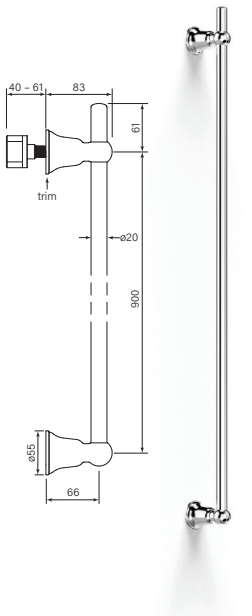

35256 1 Mar 2023
Cascade Vertical Heated Towel Rail

- Brass construction
- Power supply (35260) sold separately
- Inwall body (35262) sold separately
- 900mm centres

1. **$860 (-11 Chrome)**
2. $900 (-12 Chrome + Gold)
   - $1060 (-78 Switzrok Matte Black)
   - $1060 (-80 Switzrok Matte White)
   - $1160 (-55 Brushed Chrome)
   - $1160 (-72 Brushed New Nickel)
   - $1260 (-52 Polished New Nickel)
   - $1260 (-74 Brushed Carbon)
   - $1260 (-73 Brushed Graphite)
   - $1260 (-53 Polished Terminus Copper)
   - $1260 (-75 Brushed Terminus Copper)
   - $1260 (-90 Raw Polished Brass)
   - $1260 (-91 Raw Brushed Brass)
   - $1260 (-84 Antique Brass Light)
   - $1260 (-83 Antique Brass Medium)
   - $1260 (-76 Discovery Bronze)
   - $1260 (-79 Armada Bronze)
   - $1260 (-50 Polished Admiralty Brass)
   - $1260 (-70 Brushed Admiralty Brass)
   - $1260 (-51 Polished Liberty Gold)
   - $1260 (-71 Brushed Liberty Gold)