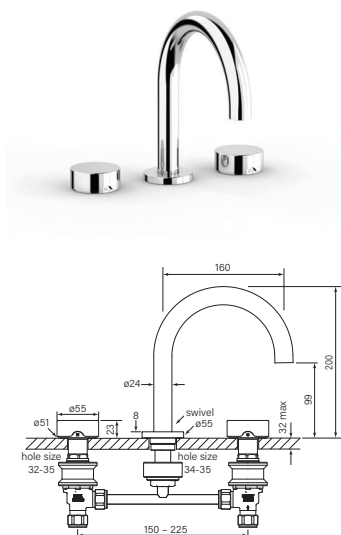

**35331** 1 Apr 2023  
Cascade Prep Tap

- Spout and tap all in 1 with nozzle mounted shut off
- Swivel spout with tall clearance
- Cold only or hot only water supply
- Bar or kitchen prep applications

- \$440 (-11 Chrome)**
- \$550 (-12 Chrome + Gold)
  - \$650 (-78 Switzrok Matte Black)
  - \$650 (-80 Switzrok Matte White)
  - \$690 (-55 Brushed Chrome)
  - \$690 (-72 Brushed New Nickel)
  - \$740 (-52 Polished New Nickel)
  - \$740 (-74 Brushed Carbon)
  - \$740 (-73 Brushed Graphite)
  - \$740 (-53 Polished Terminus Copper)
  - \$740 (-75 Brushed Terminus Copper)
  - \$740 (-90 Raw Polished Brass)
  - \$740 (-91 Raw Brushed Brass)
  - \$740 (-84 Antique Brass Light)
  - \$740 (-83 Antique Brass Medium)
  - \$740 (-76 Discovery Bronze)
  - \$740 (-79 Armada Bronze)
  - \$740 (-50 Polished Admiralty Brass)
  - \$740 (-70 Brushed Admiralty Brass)
  - \$740 (-51 Polished Liberty Gold)
  - \$740 (-71 Brushed Liberty Gold)

Model: 35308-84

**35300** 1 Apr 2023  
Zero Smooth Basin Set

- WELS 5\* 6lpm
- Quarter turn ceramic cartridges
- Swivel spout with 160mm reach

- \$762 (-11 Chrome)**
- \$1048 (-78 Switzrok Matte Black)
  - \$1048 (-80 Switzrok Matte White)
  - \$1167 (-55 Brushed Chrome)
  - \$1167 (-72 Brushed New Nickel)
  - \$1262 (-52 Polished New Nickel)
  - \$1262 (-74 Brushed Carbon)
  - \$1262 (-73 Brushed Graphite)
  - \$1262 (-53 Polished Terminus Copper)
  - \$1262 (-75 Brushed Terminus Copper)
  - \$1262 (-90 Raw Polished Brass)
  - \$1262 (-91 Raw Brushed Brass)
  - \$1262 (-84 Antique Brass Light)
  - \$1262 (-83 Antique Brass Medium)
  - \$1262 (-76 Discovery Bronze)
  - \$1262 (-79 Armada Bronze)
  - \$1262 (-50 Polished Admiralty Brass)
  - \$1262 (-70 Brushed Admiralty Brass)
  - \$1262 (-51 Polished Liberty Gold)
  - \$1262 (-71 Brushed Liberty Gold)