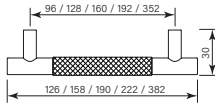

Bar Pull Centre Knurl 1 Apr 2023

- Brass construction
- Robust fixing

36015	36016	36017	36018	36019	Model number
126	158	190	222	382	Overall length
96	128	160	192	352	Fitting spacing
$80	$86	$92	$98	$124	(-11 Chrome)
$86	$92	$98	$102	$132	(-78 Switzrok Matte Black)
$86	$92	$98	$102	$132	(-80 Switzrok Matte White)
$89	$98	$102	$107	$136	(-55 Brushed Chrome)
$89	$98	$102	$107	$136	(-72 Brushed New Nickel)
$92	$102	$107	$114	$139	(-52 Polished New Nickel)
$92	$102	$107	$114	$139	(-74 Brushed Carbon)
$92	$102	$107	$114	$139	(-73 Brushed Graphite)
$92	$102	$107	$114	$139	(-53 Polished Terminus Copper)
$92	$102	$107	$114	$139	(-75 Brushed Terminus Copper)
$92	$102	$107	$114	$139	(-90 Raw Polished Brass)
$92	$102	$107	$114	$139	(-91 Raw Brushed Brass)
$92	$102	$107	$114	$139	(-84 Antique Brass Light)
$92	$102	$107	$114	$139	(-83 Antique Brass Medium)
$92	$102	$107	$114	$139	(-76 Discovery Bronze)
$92	$102	$107	$114	$139	(-79 Armada Bronze)
$92	$102	$107	$114	$139	(-50 Polished Admiralty Brass)
$92	$102	$107	$114	$139	(-70 Brushed Admiralty Brass)
$92	$102	$107	$114	$139	(-51 Polished Liberty Gold)
$92	$102	$107	$114	$139	(-71 Brushed Liberty Gold)