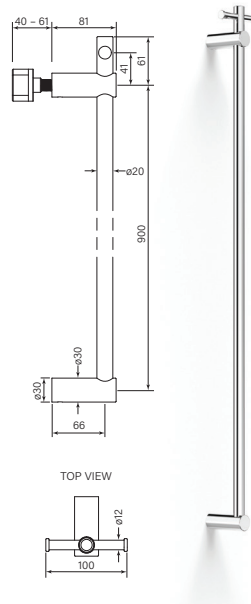

35253 1 Mar 2023
Pegasi NF Vertical Heated Towel Rail w TBar

- Brass construction
- Power supply (35260) sold separately
- Inwall body (35262) sold separately
- 900mm centres
- T-bar for extra hanging space

1. **$920 (-11 Chrome)**
2. $1130 (-78 Switzrok Matte Black)
   - $1130 (-80 Switzrok Matte White)
   - $1230 (-55 Brushed Chrome)
   - $1230 (-72 Brushed New Nickel)
   - $1330 (-52 Polished New Nickel)
   - $1330 (-74 Brushed Carbon)
   - $1330 (-73 Brushed Graphite)
   - $1330 (-53 Polished Terminus Copper)
   - $1330 (-75 Brushed Terminus Copper)
   - $1330 (-90 Raw Polished Brass)
   - $1330 (-91 Raw Brushed Brass)
   - $1330 (-84 Antique Brass Light)
   - $1330 (-83 Antique Brass Medium)
   - $1330 (-76 Discovery Bronze)
   - $1330 (-79 Armada Bronze)
   - $1330 (-50 Polished Admiralty Brass)
   - $1330 (-70 Brushed Admiralty Brass)
   - $1330 (-51 Polished Liberty Gold)
   - $1330 (-71 Brushed Liberty Gold)