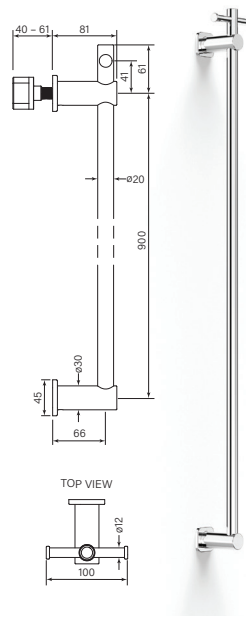

35255 1 Mar 2023
Zeos Vertical Heated Towel Rail w TBar

- Brass construction
- Power supply (35260) sold separately
- Inwall body (35262) sold separately
- 900mm centres
- T-bar for extra hanging space

1. **$920 (-11 Chrome)**
2. $1130 (-78 Switzrok Matte Black)
   - $1130 (-80 Switzrok Matte White)
   - $1230 (-55 Brushed Chrome)
   - $1230 (-72 Brushed New Nickel)
   - $1330 (-52 Polished New Nickel)
   - $1330 (-74 Brushed Carbon)
   - $1330 (-73 Brushed Graphite)
   - $1330 (-53 Polished Terminus Copper)
   - $1330 (-75 Brushed Terminus Copper)
   - $1330 (-90 Raw Polished Brass)
   - $1330 (-91 Raw Brushed Brass)
   - $1330 (-84 Antique Brass Light)
   - $1330 (-83 Antique Brass Medium)
   - $1330 (-76 Discovery Bronze)
   - $1330 (-79 Armada Bronze)
   - $1330 (-50 Polished Admiralty Brass)
   - $1330 (-70 Brushed Admiralty Brass)
   - $1330 (-51 Polished Liberty Gold)
   - $1330 (-71 Brushed Liberty Gold)