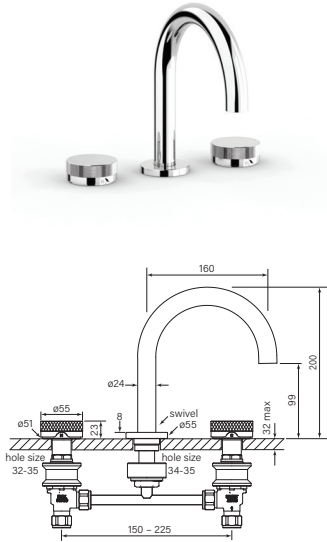

**35301** 1 Apr 2023  
Zero Knurl Basin Set

- WELS 5\* 6lpm
- Quarter turn ceramic cartridges
- Fine knurled texture on handles
- Swivel spout with 160mm reach

- \$762 (-11 Chrome)**  
 \$1048 (-78 Switzrok Matte Black)  
 \$1048 (-80 Switzrok Matte White)  
 \$1167 (-55 Brushed Chrome)  
 \$1167 (-72 Brushed New Nickel)  
 \$1262 (-52 Polished New Nickel)  
 \$1262 (-74 Brushed Carbon)  
 \$1262 (-73 Brushed Graphite)  
 \$1262 (-53 Polished Terminus Copper)  
 \$1262 (-75 Brushed Terminus Copper)  
 \$1262 (-90 Raw Polished Brass)  
 \$1262 (-91 Raw Brushed Brass)  
 \$1262 (-84 Antique Brass Light)  
 \$1262 (-83 Antique Brass Medium)  
 \$1262 (-76 Discovery Bronze)  
 \$1262 (-79 Armada Bronze)  
 \$1262 (-50 Polished Admiralty Brass)  
 \$1262 (-70 Brushed Admiralty Brass)  
 \$1262 (-51 Polished Liberty Gold)  
 \$1262 (-71 Brushed Liberty Gold)