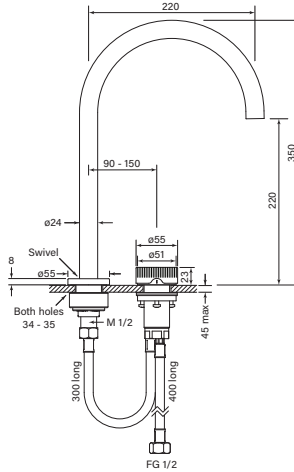

**35342** 1 Mar 2023

**Zero Progresiv Fluted Sink Mixer Curve**

**35343** 1 Mar 2023

**Zero Progresiv Fluted Hob Bath Mixer Curve**

- Half turn Progresiv ceramic valve
- Fine fluted texture on handle
- Mount through 35 mm tap holes
- Match with Pegasi showers & accessories
- Swivel spout reach 220 mm
- WELS 4\* 7.5 lpm (sink)
- Bath mixer free flow