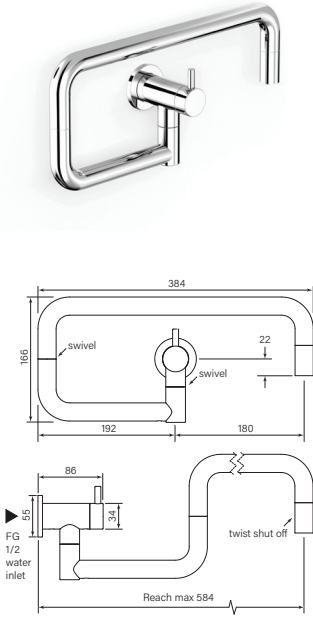

30737 1 Apr 2023

Pegasi Pot Filler Wall

- Sleek design all brass construction
- Hot only or cold only supply
- Dual shut off valves
- Double swing arm for 584 reach to cover cooktop

$990 (-11 Chrome)

- $1240 (-78 Switzrok Matte Black)
- $1240 (-80 Switzrok Matte White)
- $1340 (-55 Brushed Chrome)
- $1340 (-72 Brushed New Nickel)
- $1490 (-52 Polished New Nickel)
- $1490 (-74 Brushed Carbon)
- $1490 (-73 Brushed Graphite)
- $1490 (-53 Polished Terminus Copper)
- $1490 (-75 Brushed Terminus Copper)
- $1490 (-90 Raw Polished Brass)
- $1490 (-91 Raw Brushed Brass)
- $1490 (-84 Antique Brass Light)
- $1490 (-83 Antique Brass Medium)
- $1490 (-76 Discovery Bronze)
- $1490 (-79 Armada Bronze)
- $1490 (-50 Polished Admiralty Brass)
- $1490 (-70 Brushed Admiralty Brass)
- $1490 (-51 Polished Liberty Gold)
- $1490 (-71 Brushed Liberty Gold)