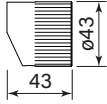

34390 1 Mar 2023

Pegasi Upward No Pin Handle, Fluted

- Clean minimalist style with no pin
- Solid brass construction
- Comes with fixing screw
- Tilt back and twist to control mixer tap
- Fits 35mm Faucet Strommen ceramic valve cartridges
- Fits Pegasi and Zeos mixers with Upward oriented handles
- Fine fluted texture on handle

$83 (-11 Chrome)

- $113 (-78 Switzrok Matte Black)
- $113 (-80 Switzrok Matte White)
- $137 (-55 Brushed Chrome)
- $137 (-72 Brushed New Nickel)
- $137 (-52 Polished New Nickel)
- $137 (-74 Brushed Carbon)
- $137 (-73 Brushed Graphite)
- $137 (-53 Polished Terminus Copper)
- $137 (-75 Brushed Terminus Copper)
- $137 (-90 Raw Polished Brass)
- $137 (-91 Raw Brushed Brass)
- $137 (-84 Antique Brass Light)
- $137 (-83 Antique Brass Medium)
- $137 (-76 Discovery Bronze)
- $137 (-79 Armada Bronze)
- $137 (-50 Polished Admiralty Brass)
- $137 (-70 Brushed Admiralty Brass)
- $137 (-51 Polished Liberty Gold)
- $137 (-71 Brushed Liberty Gold)