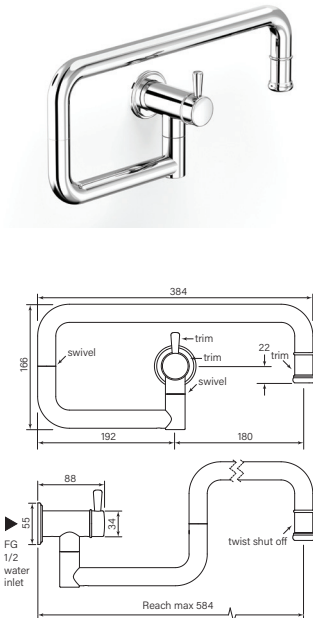

$990 (-11 Chrome)

- $1150 (-12 Chrome + Gold)
- $1240 (-78 Switzrok Matte Black)
- $1240 (-80 Switzrok Matte White)
- $1340 (-55 Brushed Chrome)
- $1340 (-72 Brushed New Nickel)
- $1490 (-52 Polished New Nickel)
- $1490 (-74 Brushed Carbon)
- $1490 (-73 Brushed Graphite)
- $1490 (-53 Polished Terminus Copper)
- $1490 (-75 Brushed Terminus Copper)
- $1490 (-90 Raw Polished Brass)
- $1490 (-91 Raw Brushed Brass)
- $1490 (-84 Antique Brass Light)
- $1490 (-83 Antique Brass Medium)
- $1490 (-76 Discovery Bronze)
- $1490 (-79 Armada Bronze)
- $1490 (-50 Polished Admiralty Brass)
- $1490 (-70 Brushed Admiralty Brass)
- $1490 (-51 Polished Liberty Gold)
- $1490 (-71 Brushed Liberty Gold)