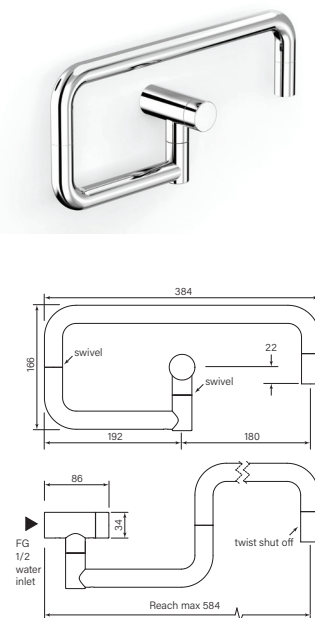

$990 (-11 Chrome)

- $1240 (-78 Switzrok Matte Black)
- $1240 (-80 Switzrok Matte White)
- $1340 (-55 Brushed Chrome)
- $1340 (-72 Brushed New Nickel)
- $1490 (-52 Polished New Nickel)
- $1490 (-74 Brushed Carbon)
- $1490 (-73 Brushed Graphite)
- $1490 (-53 Polished Terminus Copper)
- $1490 (-75 Brushed Terminus Copper)
- $1490 (-90 Raw Polished Brass)
- $1490 (-91 Raw Brushed Brass)
- $1490 (-84 Antique Brass Light)
- $1490 (-83 Antique Brass Medium)
- $1490 (-76 Discovery Bronze)
- $1490 (-79 Armada Bronze)
- $1490 (-50 Polished Admiralty Brass)
- $1490 (-70 Brushed Admiralty Brass)
- $1490 (-51 Polished Liberty Gold)
- $1490 (-71 Brushed Liberty Gold)