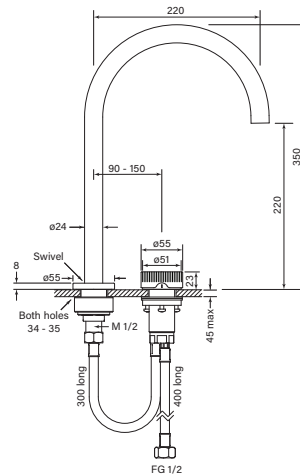

1. **$762 (-11 Chrome)**
2. $1048 (-78 Switzrok Matte Black)
   - $1048 (-80 Switzrok Matte White)
   - $1167 (-55 Brushed Chrome)
   - $1167 (-72 Brushed New Nickel)
   - $1262 (-52 Polished New Nickel)
   - $1262 (-74 Brushed Carbon)
   - $1262 (-73 Brushed Graphite)
   - $1262 (-53 Polished Terminus Copper)
   - $1262 (-75 Brushed Terminus Copper)
   - $1262 (-90 Raw Polished Brass)
   - $1262 (-91 Raw Brushed Brass)
   - $1262 (-84 Antique Brass Light)
   - $1262 (-83 Antique Brass Medium)
   - $1262 (-76 Discovery Bronze)
   - $1262 (-79 Armada Bronze)
   - $1262 (-50 Polished Admiralty Brass)
   - $1262 (-70 Brushed Admiralty Brass)
   - $1262 (-51 Polished Liberty Gold)
   - $1262 (-71 Brushed Liberty Gold)

35347 1 Mar 2023

Zero Progressiv Fluted Wall Basin Mixer Set, 150

35350 1 Mar 2023

Zero Progressiv Fluted Wall Bath Mixer Set, 150

- Half turn Progressiv ceramic valve
- Fine fluted texture on handle
- Noggin depth 54 - 70 mm
- Match with Pegasi showers & accessories
- RIK & Fkit codes see page 30
- Spout reach 150 mm
- WELS 5* 6 lpm (basin)
- Free flow (bath)

1. **$703 (-11 Chrome)**
2. $1000 (-78 Switzrok Matte Black)
   - $1000 (-80 Switzrok Matte White)
   - $1119 (-55 Brushed Chrome)
   - $1119 (-72 Brushed New Nickel)
   - $1215 (-52 Polished New Nickel)
   - $1215 (-74 Brushed Carbon)
   - $1215 (-73 Brushed Graphite)
   - $1215 (-53 Polished Terminus Copper)
   - $1215 (-75 Brushed Terminus Copper)
   - $1215 (-90 Raw Polished Brass)
   - $1215 (-91 Raw Brushed Brass)
   - $1215 (-84 Antique Brass Light)
   - $1215 (-83 Antique Brass Medium)
   - $1215 (-76 Discovery Bronze)
   - $1215 (-79 Armada Bronze)
   - $1215 (-50 Polished Admiralty Brass)
   - $1215 (-70 Brushed Admiralty Brass)
   - $1215 (-51 Polished Liberty Gold)
   - $1215 (-71 Brushed Liberty Gold)

35348 1 Mar 2023

Zero Progressiv Fluted Wall Basin Mixer Set, 200

35351 1 Mar 2023

Zero Progressiv Fluted Wall Bath Mixer Set, 200

- Half turn Progressiv ceramic valve
- Fine fluted texture on handle
- Noggin depth 54 - 70 mm
- Match with Pegasi showers & accessories
- RIK & Fkit codes see page 30
- Spout reach 200 mm
- WELS 5* 6 lpm (basin)
- Free flow (bath)

1. **$703 (-11 Chrome)**
2. $1000 (-78 Switzrok Matte Black)
   - $1000 (-80 Switzrok Matte White)
   - $1119 (-55 Brushed Chrome)
   - $1119 (-72 Brushed New Nickel)
   - $1215 (-52 Polished New Nickel)
   - $1215 (-74 Brushed Carbon)
   - $1215 (-73 Brushed Graphite)
   - $1215 (-53 Polished Terminus Copper)
   - $1215 (-75 Brushed Terminus Copper)
   - $1215 (-90 Raw Polished Brass)
   - $1215 (-91 Raw Brushed Brass)
   - $1215 (-84 Antique Brass Light)
   - $1215 (-83 Antique Brass Medium)
   - $1215 (-76 Discovery Bronze)
   - $1215 (-79 Armada Bronze)
   - $1215 (-50 Polished Admiralty Brass)
   - $1215 (-70 Brushed Admiralty Brass)
   - $1215 (-51 Polished Liberty Gold)
   - $1215 (-71 Brushed Liberty Gold)

35349 1 Mar 2023

Zero Progressiv Fluted Wall Basin Mixer Set, 250

35352 1 Mar 2023

Zero Progressiv Fluted Wall Bath Mixer Set, 250

- Half turn Progressiv ceramic valve
- Fine fluted texture on handle
- Noggin depth 54 - 70 mm
- Match with Pegasi showers & accessories
- RIK & Fkit codes see page 30
- Spout reach 250 mm
- WELS 5* 6 lpm (basin)
- Free flow (bath)