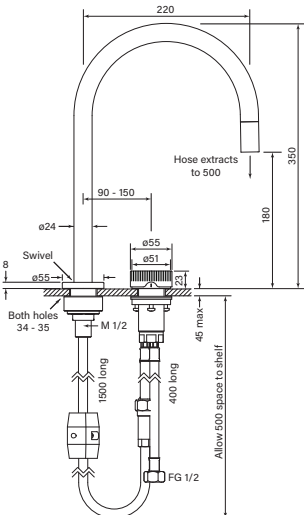

$1144 (-11 Chrome)

- $1370 (-78 Switzrok Matte Black)
- $1370 (-80 Switzrok Matte White)
- $1536 (-55 Brushed Chrome)
- $1536 (-72 Brushed New Nickel)
- $1691 (-52 Polished New Nickel)
- $1691 (-74 Brushed Carbon)
- $1691 (-73 Brushed Graphite)
- $1691 (-53 Polished Terminus Copper)
- $1691 (-75 Brushed Terminus Copper)
- $1691 (-90 Raw Polished Brass)
- $1691 (-91 Raw Brushed Brass)
- $1691 (-84 Antique Brass Light)
- $1691 (-83 Antique Brass Medium)
- $1691 (-76 Discovery Bronze)
- $1691 (-79 Armada Bronze)
- $1691 (-50 Polished Admiralty Brass)
- $1691 (-70 Brushed Admiralty Brass)
- $1691 (-51 Polished Liberty Gold)
- $1691 (-71 Brushed Liberty Gold)

35345 1 Mar 2023

Zero Progresiv Fluted Sink Mixer p. down

- Half turn Progresiv ceramic valve
- Fine fluted texture on handle
- Mount through 35 mm tap holes
- Match with Pegasi showers & accessories
- Swivel spout reach 240 mm
- Chef Style with lift out spout
- Non scratch polymer nozzle
- Tough flexible rubber hose
- WELS 4* 7.5 lpm