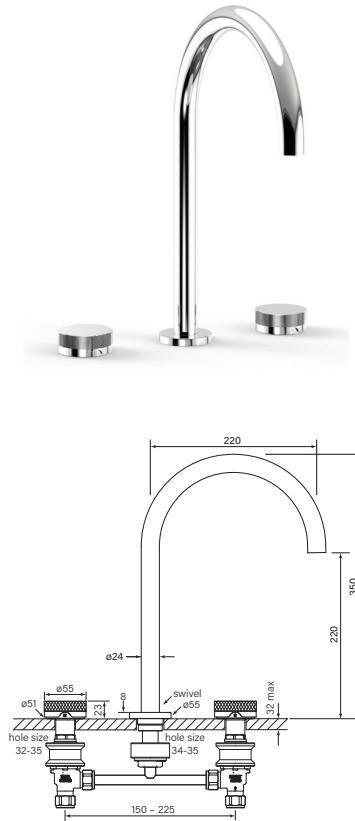

35304 1 Apr 2023
Zero Knurl Sink Set

35316 1 Apr 2023
Zero Knurl Basin Set, Tall

- WELS 4* 7.5lpm (sink)
- WELS 5* 6lpm (basin)
- Quarter turn ceramic cartridges
- Fine knurled texture on handles
- Swivel spout with 220mm reach

1. **$762 (-11 Chrome)**
   $1048 (-78 Switzrok Matte Black)
   $1048 (-80 Switzrok Matte White)
   $1167 (-55 Brushed Chrome)
   $1167 (-72 Brushed New Nickel)
   $1262 (-52 Polished New Nickel)
   $1262 (-74 Brushed Carbon)
   $1262 (-73 Brushed Graphite)
   $1262 (-53 Polished Terminus Copper)
   $1262 (-75 Brushed Terminus Copper)
   $1262 (-90 Raw Polished Brass)
   $1262 (-91 Raw Brushed Brass)
   $1262 (-84 Antique Brass Light)
   $1262 (-83 Antique Brass Medium)
   $1262 (-76 Discovery Bronze)
   $1262 (-79 Armada Bronze)
   $1262 (-50 Polished Admiralty Brass)
   $1262 (-70 Brushed Admiralty Brass)
   $1262 (-51 Polished Liberty Gold)
   $1262 (-71 Brushed Liberty Gold)