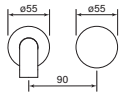

**35347** 1 Mar 2023

**Zero Progressiv Fluted Wall Basin Mixer Set, 150**

**35350** 1 Mar 2023

**Zero Progressiv Fluted Wall Bath Mixer Set, 150**

- Half turn Progressiv ceramic valve
- Fine fluted texture on handle
- Noggin depth 54 - 70 mm
- Match with Pegasi showers & accessories
- RIK & Fkit codes see page 30
- Spout reach 150 mm
- WELS 5\* 6 lpm (basin)
- Free flow (bath)