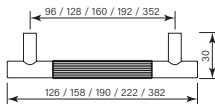

Bar Pull Centre Flute 1 Apr 2023

- Brass construction
- Robust fixing

36020	36021	36022	36023	36024	Model number
126	158	190	222	382	Overall length
96	128	160	192	352	Fitting spacing
$80	$86	$92	$98	$124	(-11 Chrome)
$86	$92	$98	$102	$132	(-78 Switzrok Matte Black)
$86	$92	$98	$102	$132	(-80 Switzrok Matte White)
$89	$98	$102	$107	$136	(-55 Brushed Chrome)
$89	$98	$102	$107	$136	(-72 Brushed New Nickel)
$92	$102	$107	$114	$139	(-52 Polished New Nickel)
$92	$102	$107	$114	$139	(-74 Brushed Carbon)
$92	$102	$107	$114	$139	(-73 Brushed Graphite)
$92	$102	$107	$114	$139	(-53 Polished Terminus Copper)
$92	$102	$107	$114	$139	(-75 Brushed Terminus Copper)
$92	$102	$107	$114	$139	(-90 Raw Polished Brass)
$92	$102	$107	$114	$139	(-91 Raw Brushed Brass)
$92	$102	$107	$114	$139	(-84 Antique Brass Light)
$92	$102	$107	$114	$139	(-83 Antique Brass Medium)
$92	$102	$107	$114	$139	(-76 Discovery Bronze)
$92	$102	$107	$114	$139	(-79 Armada Bronze)
$92	$102	$107	$114	$139	(-50 Polished Admiralty Brass)
$92	$102	$107	$114	$139	(-70 Brushed Admiralty Brass)
$92	$102	$107	$114	$139	(-51 Polished Liberty Gold)
$92	$102	$107	$114	$139	(-71 Brushed Liberty Gold)