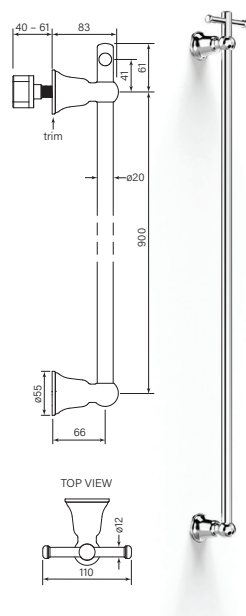

35257 1 Mar 2023
Cascade Vertical Heated Towel Rail w TBar

- Brass construction
- Power supply (35260) sold separately
- Inwall body (35262) sold separately
- 900mm centres
- T-bar for extra hanging space

1. **$920 (-11 Chrome)**
2. $960 (-12 Chrome + Gold)
   - $1130 (-78 Switzrok Matte Black)
   - $1130 (-80 Switzrok Matte White)
   - $1230 (-55 Brushed Chrome)
   - $1230 (-72 Brushed New Nickel)
   - $1330 (-52 Polished New Nickel)
   - $1330 (-74 Brushed Carbon)
   - $1330 (-73 Brushed Graphite)
   - $1330 (-53 Polished Terminus Copper)
   - $1330 (-75 Brushed Terminus Copper)
   - $1330 (-90 Raw Polished Brass)
   - $1330 (-91 Raw Brushed Brass)
   - $1330 (-84 Antique Brass Light)
   - $1330 (-83 Antique Brass Medium)
   - $1330 (-76 Discovery Bronze)
   - $1330 (-79 Armada Bronze)
   - $1330 (-50 Polished Admiralty Brass)
   - $1330 (-70 Brushed Admiralty Brass)
   - $1330 (-51 Polished Liberty Gold)
   - $1330 (-71 Brushed Liberty Gold)