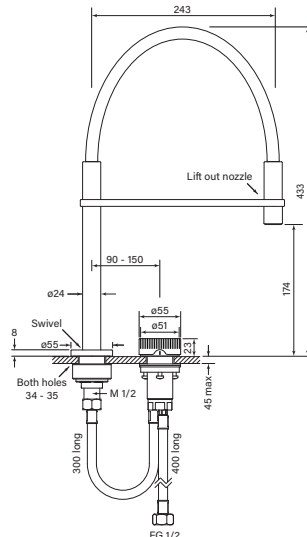

$1144 (-11 Chrome)

- $1370 (-78 Switzrok Matte Black)
- $1370 (-80 Switzrok Matte White)
- $1536 (-55 Brushed Chrome)
- $1536 (-72 Brushed New Nickel)
- $1691 (-52 Polished New Nickel)
- $1691 (-74 Brushed Carbon)
- $1691 (-73 Brushed Graphite)
- $1691 (-53 Polished Terminus Copper)
- $1691 (-75 Brushed Terminus Copper)
- $1691 (-90 Raw Polished Brass)
- $1691 (-91 Raw Brushed Brass)
- $1691 (-84 Antique Brass Light)
- $1691 (-83 Antique Brass Medium)
- $1691 (-76 Discovery Bronze)
- $1691 (-79 Armada Bronze)
- $1691 (-50 Polished Admiralty Brass)
- $1691 (-70 Brushed Admiralty Brass)
- $1691 (-51 Polished Liberty Gold)
- $1691 (-71 Brushed Liberty Gold)