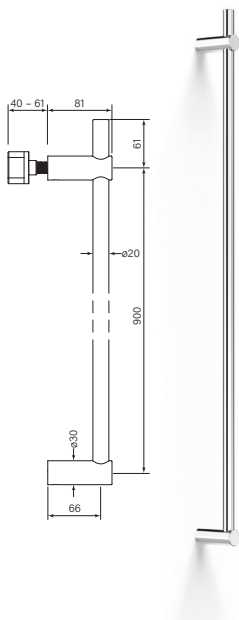

35252 1 Mar 2023
Pegasi NF Vertical Heated Towel Rail

- Brass construction
- Power supply (35260) sold separately
- Inwall body (35262) sold separately
- 900mm centres

1. **$860 (-11 Chrome)**
2. $1060 (-78 Switzrok Matte Black)
   - $1060 (-80 Switzrok Matte White)
   - $1160 (-55 Brushed Chrome)
   - $1160 (-72 Brushed New Nickel)
   - $1260 (-52 Polished New Nickel)
   - $1260 (-74 Brushed Carbon)
   - $1260 (-73 Brushed Graphite)
   - $1260 (-53 Polished Terminus Copper)
   - $1260 (-75 Brushed Terminus Copper)
   - $1260 (-90 Raw Polished Brass)
   - $1260 (-91 Raw Brushed Brass)
   - $1260 (-84 Antique Brass Light)
   - $1260 (-83 Antique Brass Medium)
   - $1260 (-76 Discovery Bronze)
   - $1260 (-79 Armada Bronze)
   - $1260 (-50 Polished Admiralty Brass)
   - $1260 (-70 Brushed Admiralty Brass)
   - $1260 (-51 Polished Liberty Gold)
   - $1260 (-71 Brushed Liberty Gold)