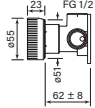

35346 1 Mar 2023

Zero Progresiv Fluted Wall Mixer

- Half turn Progresiv ceramic valve
- Fine fluted texture on handle
- Noggin depth 54 - 70 mm
- Match with Pegasi showers & accessories
- RIK & Fkit codes see page 30

$453 (-11 Chrome)

- $619 (-78 Switzrok Matte Black)
- $619 (-80 Switzrok Matte White)
- $668 (-55 Brushed Chrome)
- $668 (-72 Brushed New Nickel)
- $738 (-52 Polished New Nickel)
- $738 (-74 Brushed Carbon)
- $738 (-73 Brushed Graphite)
- $738 (-53 Polished Terminus Copper)
- $738 (-75 Brushed Terminus Copper)
- $738 (-90 Raw Polished Brass)
- $738 (-91 Raw Brushed Brass)
- $738 (-84 Antique Brass Light)
- $738 (-83 Antique Brass Medium)
- $738 (-76 Discovery Bronze)
- $738 (-79 Armada Bronze)
- $738 (-50 Polished Admiralty Brass)
- $738 (-70 Brushed Admiralty Brass)
- $738 (-51 Polished Liberty Gold)
- $738 (-71 Brushed Liberty Gold)