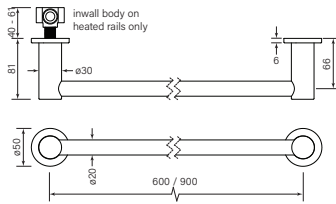

35230 1 Mar 2023

Pegasi Heated Towel Rail 900

35231 1 Mar 2023

Pegasi Heated Towel Rail 600

- Brass construction
- 900 centres (35230)
- 600 centres (35231)
- Shorter rail available on request
- Power supply (35260) sold separately
- Inwall body (35262) sold separately

35240 1 Mar 2023

Pegasi Non-Heated Towel Rail 900

35241 1 Mar 2023

Pegasi Non-Heated Towel Rail 600

- Not heated, matches size of heated rails
- Brass construction
- 900 centres (35240)
- 600 centres (35241)
- Shorter rail available on request

$620 (-11 Chrome)

- $820 (-78 Switzrok Matte Black)
- $820 (-80 Switzrok Matte White)
- $850 (-55 Brushed Chrome)
- $850 (-72 Brushed New Nickel)
- $930 (-52 Polished New Nickel)
- $930 (-74 Brushed Carbon)
- $930 (-73 Brushed Graphite)
- $930 (-53 Polished Terminus Copper)
- $930 (-75 Brushed Terminus Copper)
- $930 (-90 Raw Polished Brass)
- $930 (-91 Raw Brushed Brass)
- $930 (-84 Antique Brass Light)
- $930 (-83 Antique Brass Medium)
- $930 (-76 Discovery Bronze)
- $930 (-79 Armada Bronze)
- $930 (-50 Polished Admiralty Brass)
- $930 (-70 Brushed Admiralty Brass)
- $930 (-51 Polished Liberty Gold)
- $930 (-71 Brushed Liberty Gold)

$280 (-11 Chrome)

- $360 (-78 Switzrok Matte Black)
- $360 (-80 Switzrok Matte White)
- $390 (-55 Brushed Chrome)
- $390 (-72 Brushed New Nickel)
- $440 (-52 Polished New Nickel)
- $440 (-74 Brushed Carbon)
- $440 (-73 Brushed Graphite)
- $440 (-53 Polished Terminus Copper)
- $440 (-75 Brushed Terminus Copper)
- $440 (-90 Raw Polished Brass)
- $440 (-91 Raw Brushed Brass)
- $440 (-84 Antique Brass Light)
- $440 (-83 Antique Brass Medium)
- $440 (-76 Discovery Bronze)
- $440 (-79 Armada Bronze)
- $440 (-50 Polished Admiralty Brass)
- $440 (-70 Brushed Admiralty Brass)
- $440 (-51 Polished Liberty Gold)
- $440 (-71 Brushed Liberty Gold)