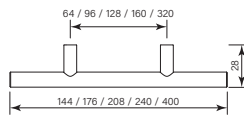

Bar Pulls 1 Apr 2023

- Brass construction
- Robust fixing

36025	36026	36027	36028	36029	Model number
144	176	208	240	400	Overall length
64	96	128	160	320	Fitting spacing
$70	$76	$82	$88	$114	(-11 Chrome)
$76	$82	$88	$92	$122	(-78 Switzrok Matte Black)
$76	$82	$88	$92	$122	(-80 Switzrok Matte White)
$79	$88	$92	$97	$126	(-55 Brushed Chrome)
$79	$88	$92	$97	$126	(-72 Brushed New Nickel)
$82	$92	$97	$104	$129	(-52 Polished New Nickel)
$82	$92	$97	$104	$129	(-74 Brushed Carbon)
$82	$92	$97	$104	$129	(-73 Brushed Graphite)
$82	$92	$97	$104	$129	(-53 Polished Terminus Copper)
$82	$92	$97	$104	$129	(-75 Brushed Terminus Copper)
$82	$92	$97	$104	$129	(-90 Raw Polished Brass)
$82	$92	$97	$104	$129	(-91 Raw Brushed Brass)
$82	$92	$97	$104	$129	(-84 Antique Brass Light)
$82	$92	$97	$104	$129	(-83 Antique Brass Medium)
$82	$92	$97	$104	$129	(-76 Discovery Bronze)
$82	$92	$97	$104	$129	(-79 Armada Bronze)
$82	$92	$97	$104	$129	(-50 Polished Admiralty Brass)
$82	$92	$97	$104	$129	(-70 Brushed Admiralty Brass)
$82	$92	$97	$104	$129	(-51 Polished Liberty Gold)
$82	$92	$97	$104	$129	(-71 Brushed Liberty Gold)