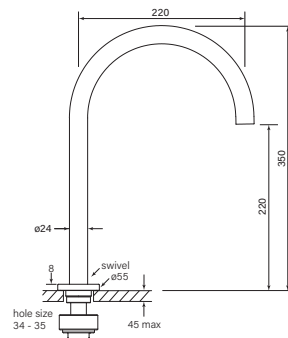

**35319** 1 Mar 2023

**Zero Basin Outlet Tall**

**35320**  
**Zero Sink Outlet**

**35321**  
**Zero Spa Outlet**

- WELS 5\* 6lpm (basin)
- WELS 4\* 7.5lpm (sink)
- Free flow spa spout
- Swivel spout with 220mm reach