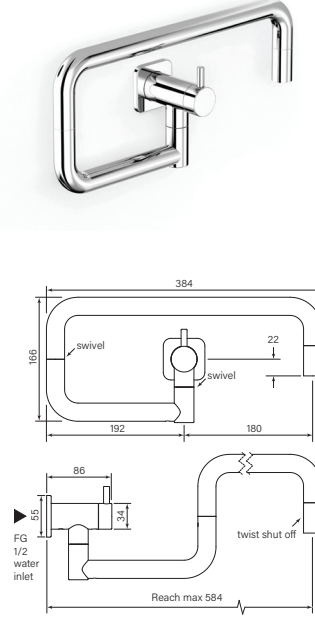

$990 (-11 Chrome)

- $1240 (-78 Switzrok Matte Black)
- $1240 (-80 Switzrok Matte White)
- $1340 (-55 Brushed Chrome)
- $1340 (-72 Brushed New Nickel)
- $1490 (-52 Polished New Nickel)
- $1490 (-74 Brushed Carbon)
- $1490 (-73 Brushed Graphite)
- $1490 (-53 Polished Terminus Copper)
- $1490 (-75 Brushed Terminus Copper)
- $1490 (-90 Raw Polished Brass)
- $1490 (-91 Raw Brushed Brass)
- $1490 (-84 Antique Brass Light)
- $1490 (-83 Antique Brass Medium)
- $1490 (-76 Discovery Bronze)
- $1490 (-79 Armada Bronze)
- $1490 (-50 Polished Admiralty Brass)
- $1490 (-70 Brushed Admiralty Brass)
- $1490 (-51 Polished Liberty Gold)
- $1490 (-71 Brushed Liberty Gold)