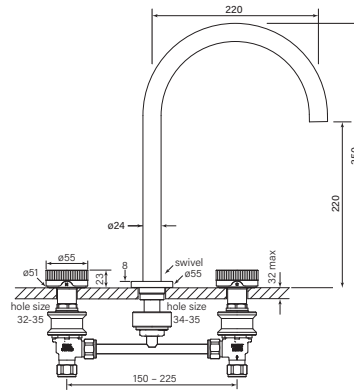

35308 1 Apr 2023
Zero Hob Top Assy Pr, Fluted

- Quarter turn ceramic cartridges
- Fine fluted texture on handles

1. **$536 (-11 Chrome)**
   $703 (-78 Switzrok Matte Black)
   $703 (-80 Switzrok Matte White)
   $738 (-55 Brushed Chrome)
   $738 (-72 Brushed New Nickel)
   $822 (-52 Polished New Nickel)
   $822 (-74 Brushed Carbon)
   $822 (-73 Brushed Graphite)
   $822 (-53 Polished Terminus Copper)
   $822 (-75 Brushed Terminus Copper)
   $822 (-90 Raw Polished Brass)
   $822 (-91 Raw Brushed Brass)
   $822 (-84 Antique Brass Light)
   $822 (-83 Antique Brass Medium)
   $822 (-76 Discovery Bronze)
   $822 (-79 Armada Bronze)
   $822 (-50 Polished Admiralty Brass)
   $822 (-70 Brushed Admiralty Brass)
   $822 (-51 Polished Liberty Gold)
   $822 (-71 Brushed Liberty Gold)

35311 1 Apr 2023
Zero Wall Top Assy Pr, Fluted

- Quarter turn ceramic cartridges
- Fine fluted texture on handles
- Breech not included
- Pair with Pegasi spouts to create bath and basin sets

1. **$453 (-11 Chrome)**
   $619 (-78 Switzrok Matte Black)
   $619 (-80 Switzrok Matte White)
   $668 (-55 Brushed Chrome)
   $668 (-72 Brushed New Nickel)
   $738 (-52 Polished New Nickel)
   $738 (-74 Brushed Carbon)
   $738 (-73 Brushed Graphite)
   $738 (-53 Polished Terminus Copper)
   $738 (-75 Brushed Terminus Copper)
   $738 (-90 Raw Polished Brass)
   $738 (-91 Raw Brushed Brass)
   $738 (-84 Antique Brass Light)
   $738 (-83 Antique Brass Medium)
   $738 (-76 Discovery Bronze)
   $738 (-79 Armada Bronze)
   $738 (-50 Polished Admiralty Brass)
   $738 (-70 Brushed Admiralty Brass)
   $738 (-51 Polished Liberty Gold)
   $738 (-71 Brushed Liberty Gold)