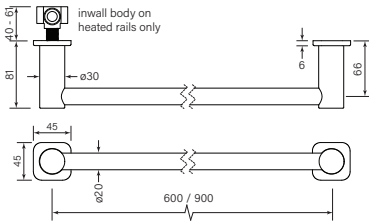

**35234** 1 Mar 2023  
**Zeos Heated Towel Rail 900**

**35235** 1 Mar 2023  
**Zeos Heated Towel Rail 600**

- Brass construction
- 900 centres (35234)
- 600 centres (35235)
- Shorter rail available on request
- Power supply (35260) sold separately
- Inwall body (35262) sold separately