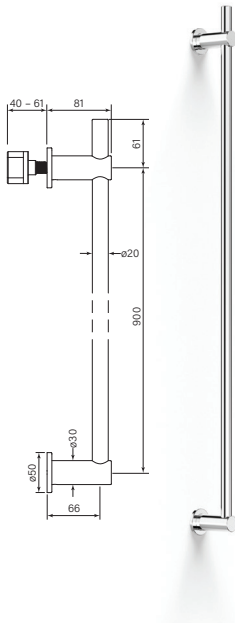

35250 1 Mar 2023
Pegasi Vertical Heated Towel Rail

- Brass construction
- Power supply (35260) sold separately
- Inwall body (35262) sold separately
- 900mm centres

1. **$860 (-11 Chrome)**
2. $1060 (-78 Switzrok Matte Black)
   - $1060 (-80 Switzrok Matte White)
   - $1160 (-55 Brushed Chrome)
   - $1160 (-72 Brushed New Nickel)
   - $1260 (-52 Polished New Nickel)
   - $1260 (-74 Brushed Carbon)
   - $1260 (-73 Brushed Graphite)
   - $1260 (-53 Polished Terminus Copper)
   - $1260 (-75 Brushed Terminus Copper)
   - $1260 (-90 Raw Polished Brass)
   - $1260 (-91 Raw Brushed Brass)
   - $1260 (-84 Antique Brass Light)
   - $1260 (-83 Antique Brass Medium)
   - $1260 (-76 Discovery Bronze)
   - $1260 (-79 Armada Bronze)
   - $1260 (-50 Polished Admiralty Brass)
   - $1260 (-70 Brushed Admiralty Brass)
   - $1260 (-51 Polished Liberty Gold)
   - $1260 (-71 Brushed Liberty Gold)