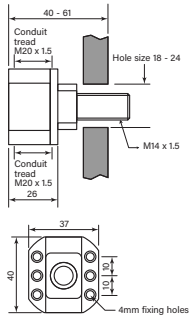

35262 Available now
Heated Rail In-Wall Body

- 1 required per each heated rail
- Mounts inside wall and provides sturdy mount
- Low voltage power feeds through body
- Fixing screws provided

$60

35260 1 Mar 2023
Heated Rail Low Voltage Power Supply

- Low voltage (12v) 8amp supply
- Mount in accessible roof space above rail
- Powers up to 5 heated rails
- Plugs into standard 3 pin GPO

$60