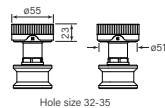

- Quarter turn ceramic cartridges
- Fine fluted texture on handles

1. **$536 (-11 Chrome)**
   $703 (-78 Switzrok Matte Black)
   $703 (-80 Switzrok Matte White)
   $738 (-55 Brushed Chrome)
   $738 (-72 Brushed New Nickel)
   $822 (-52 Polished New Nickel)
   $822 (-74 Brushed Carbon)
   $822 (-73 Brushed Graphite)
   $822 (-53 Polished Terminus Copper)
   $822 (-75 Brushed Terminus Copper)
   $822 (-90 Raw Polished Brass)
   $822 (-91 Raw Brushed Brass)
   $822 (-84 Antique Brass Light)
   $822 (-83 Antique Brass Medium)
   $822 (-76 Discovery Bronze)
   $822 (-79 Armada Bronze)
   $822 (-50 Polished Admiralty Brass)
   $822 (-70 Brushed Admiralty Brass)
   $822 (-51 Polished Liberty Gold)
   $822 (-71 Brushed Liberty Gold)