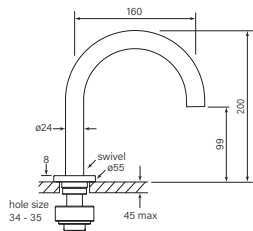

$275 (-11 Chrome)

- $395 (-78 Switzrok Matte Black)
- $395 (-80 Switzrok Matte White)
- $425 (-55 Brushed Chrome)
- $425 (-72 Brushed New Nickel)
- $465 (-52 Polished New Nickel)
- $465 (-74 Brushed Carbon)
- $465 (-73 Brushed Graphite)
- $465 (-53 Polished Terminus Copper)
- $465 (-75 Brushed Terminus Copper)
- $465 (-90 Raw Polished Brass)
- $465 (-91 Raw Brushed Brass)
- $465 (-84 Antique Brass Light)
- $465 (-83 Antique Brass Medium)
- $465 (-76 Discovery Bronze)
- $465 (-79 Armada Bronze)
- $465 (-50 Polished Admiralty Brass)
- $465 (-70 Brushed Admiralty Brass)
- $465 (-51 Polished Liberty Gold)
- $465 (-71 Brushed Liberty Gold)

35319 1 Mar 2023