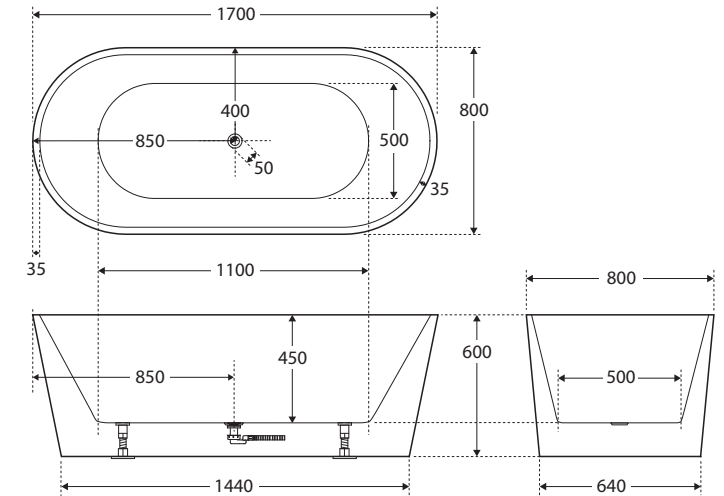

Empire

FREESTANDING ACRYLIC BATH, 1700MM

Features

- Modern, slim edge design
- Freestanding style
- UV stabilised sanitary-grade acrylic
- Inbuilt steel support frame
- Adjustable steel legs
- No overflow
- Chrome waste included with bath
- Net weight: 45kg
- Gross weight: 54kg

Available in

Gloss White
FR18-1700

Cleaning & Care

- Regularly clean with mild soapy water using a microfibre cloth. Weekly cleaning is recommended.
- Do not use harsh detergents, bleach, cream cleaners, window cleaning sprays, or citrus based cleaners.
- Do not use undue pressure and wipe in one direction only.
- If using coloured essential oils, test in an inconspicuous area with water to ensure they won't stain the bath. Always add oils to a bath full of water.

While we aim to ensure specifications are correct at the time of publication, Fienza reserves the right to make modifications without prior notice. Physical colour may vary from image shown. All measurements are shown in millimetres. Always use physical product measurements for mark-ups and roughing-in as the technical drawing may differ from actual product received.