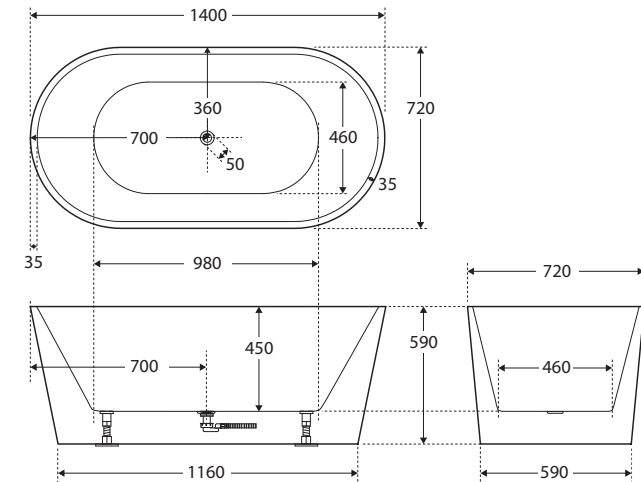

## FREESTANDING ACRYLIC BATH, 1400MM

### Features

- Modern, slim edge design
- Freestanding style
- UV stabilised sanitary-grade acrylic
- Inbuilt steel support frame
- Adjustable steel legs
- No overflow
- Chrome waste included with bath
- Net weight: 37kg
- Gross weight: 44kg

## FREESTANDING ACRYLIC BATH, 1700MM