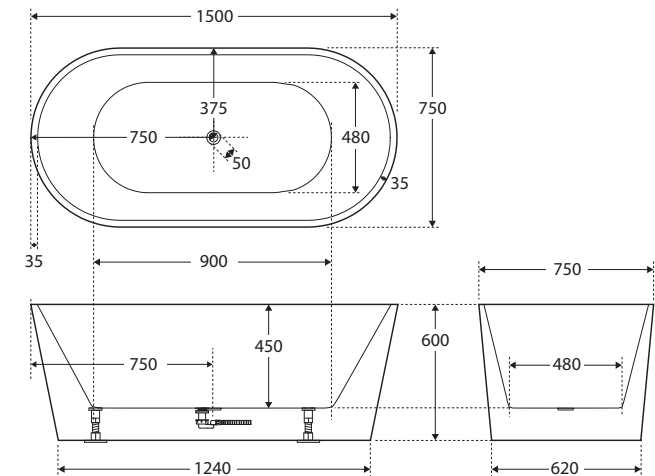

Empire

FREESTANDING ACRYLIC BATH, 1500MM

Features

- Modern, slim edge design
- Freestanding style
- UV stabilised sanitary-grade acrylic
- Inbuilt steel support frame
- Adjustable steel legs
- No overflow
- Chrome waste included with bath
- Net weight: 40kg
- Gross weight: 48kg

Available in

Gloss White
FR18-1500

Cleaning & Care

- Regularly clean with mild soapy water using a microfibre cloth. Weekly cleaning is recommended.
- Do not use harsh detergents, bleach, cream cleaners, window cleaning sprays, or citrus based cleaners.
- Do not use undue pressure and wipe in one direction only.
- If using coloured essential oils, test in an inconspicuous area with water to ensure they won't stain the bath. Always add oils to a bath full of water.

While we aim to ensure specifications are correct at the time of publication, Fienza reserves the right to make modifications without prior notice. Physical colour may vary from image shown. All measurements are shown in millimetres. Always use physical product measurements for mark-ups and roughing-in as the technical drawing may differ from actual product received.