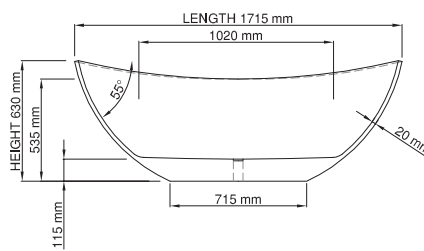

thin-edge

Price:	\$ 6, 650.00
Size (l) x (w) x (h):	1715mm x 830mm x 535/630mm
Waste to floor:	115mm
Water capacity:	290 L
Overflow:	No overflow
Material:	DADOquartz®
Finish:	Matte / Satin

Base dimensions:	715mm x 450mm
Edge width:	20mm
Waste diameter:	50mm - fits Bespoke 40mm plug
Weight:	90kg

Shipping information

Packing dimensions:	1800mm x 910mm x 770mm
Shipping mass:	140kg