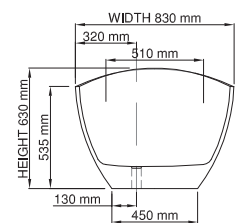

thin-edge

Price:	\$ 6, 650.00
Size (l) x (w) x (h):	1715mm x 830mm x 535/630mm
Waste to floor:	115mm
Water capacity:	290 L
Overflow:	No overflow
Material:	DADOquartz®
Finish:	Matte / Satin

Base dimensions:	715mm x 450mm
Edge width:	20mm
Waste diameter:	50mm - fits Bespoke 40mm plug
Weight:	90kg

Shipping information

Packing dimensions:	1800mm x 910mm x 770mm
Shipping mass:	140kg