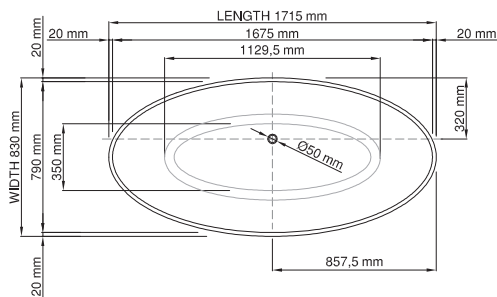

thin-edge

Price:	\$ 6, 650.00
Size (l) x (w) x (h):	1715mm x 830mm x 535/630mm
Waste to floor:	115mm
Water capacity:	290 L
Overflow:	No overflow
Material:	DADOquartz®
Finish:	Matte / Satin

Base dimensions:	715mm x 450mm
Edge width:	20mm
Waste diameter:	50mm - fits Bespoke 40mm plug
Weight:	90kg

Shipping information

Packing dimensions:	1800mm x 910mm x 770mm
Shipping mass:	140kg