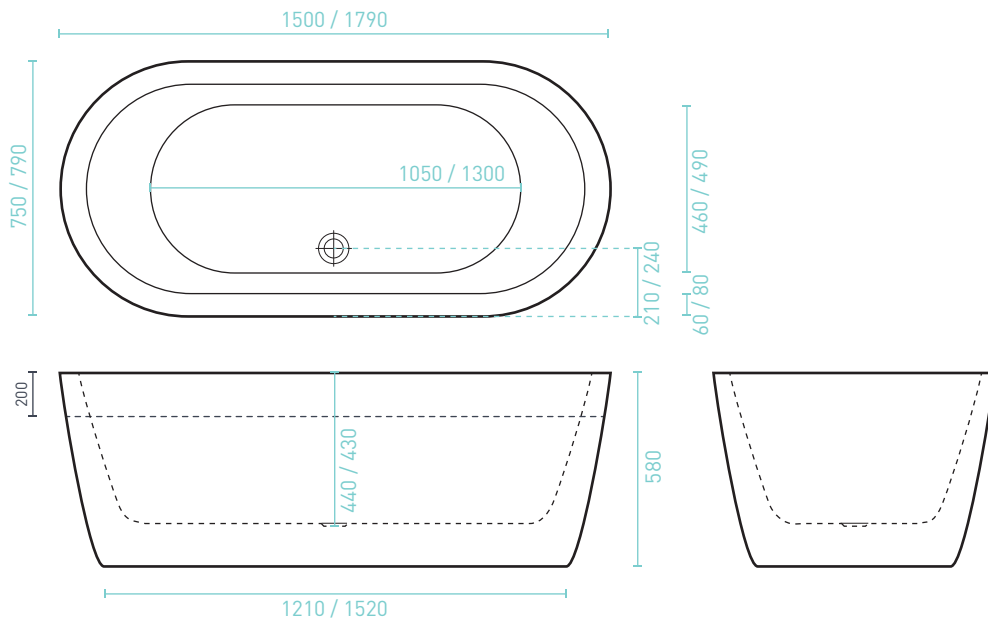

COOL

FREESTANDING BATH - Premium Sanitary Grade Acrylic, High Gloss White

The Cool's oval shape & minimal clean lines make for a timeless design that features generous reclining lumbar areas at both ends to accommodate two bathers comfortably. *Centre waste position.*

- Adjustable self-supporting feet
- Lumbar support
- Suitable for dual bathing

SIZE (l x (w) x (d) mm	CAPACITY*	NET WEIGHT	CODE
1500 x 750 x 580	140L	30kg	CO1500W
1790 x 790 x 580	155L	40kg	CO1800W

- 10 YR WARRANTY*
- AS/NZ Standard 2023/1995

COOL ACCESSORIES	BATH
Overflow	Optional
Plug & Waste	Optional

*Capacity 200mm below the bath rim