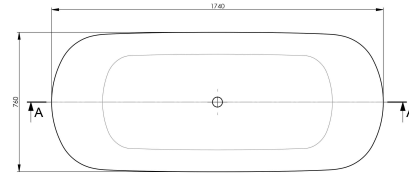

Cambridge 174 x 76 TitanCast Solid Surface Freestanding Bath - Gloss White

Code: CA1740TCB-GW

TRADITIONAL & HAMPTONS STYLE SPECIALISTS

Specifications

- Material: TitanCast Solid Surface
- Requires Waste: 40mm waste without overflow
- Optional TitanCast Pop-Up Waste is also available
- Bath Weight: 118kg
- Water capacity: 180 Litres/180kg
- Made in South Africa
- Satin silk white and gloss white is stocked in Australia