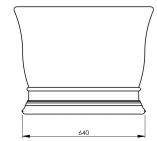

Cambridge 174 x 76 TitanCast Solid Surface Freestanding Bath - Gloss White

Code: CA1740TCB-GW

TRADITIONAL & HAMPTONS STYLE SPECIALISTS

Specifications

- Material: TitanCast Solid Surface
- Requires Waste: 40mm waste without overflow
- Optional TitanCast Pop-Up Waste is also available
- Bath Weight: 118kg
- Water capacity: 180 Litres/180kg
- Made in South Africa
- Satin silk white and gloss white is stocked in Australia