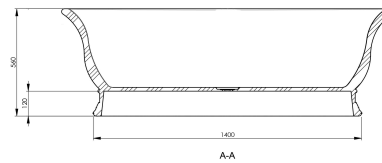

Cambridge 174 x 76 TitanCast Solid Surface Freestanding Bath - Gloss White

Code: CA1740TCB-GW

TRADITIONAL & HAMPTONS STYLE SPECIALISTS

Specifications

- Material: TitanCast Solid Surface
- Requires Waste: 40mm waste without overflow
- Optional TitanCast Pop-Up Waste is also available
- Bath Weight: 118kg
- Water capacity: 180 Litres/180kg
- Made in South Africa
- Satin silk white and gloss white is stocked in Australia