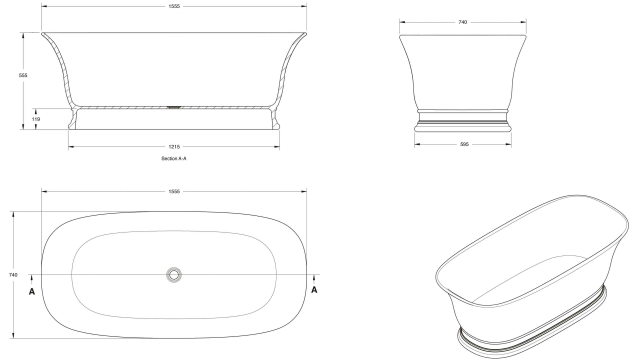

Cambridge 156 x 74 TitanCast Solid Surface Freestanding Bath - Gloss White

Code: CA1560TCB-GW

TRADITIONAL & HAMPTONS STYLE SPECIALISTS

Specifications

- Material: TitanCast Solid Surface
- Requires Waste: 40mm waste without overflow
- Optional TitanCast Pop-Up Waste is also available
- Bath Weigh: 104kg
- Water capacity: 140 Litres/140kg
- Made in South Africa
- Satin silk white and gloss white is stocked in Australia