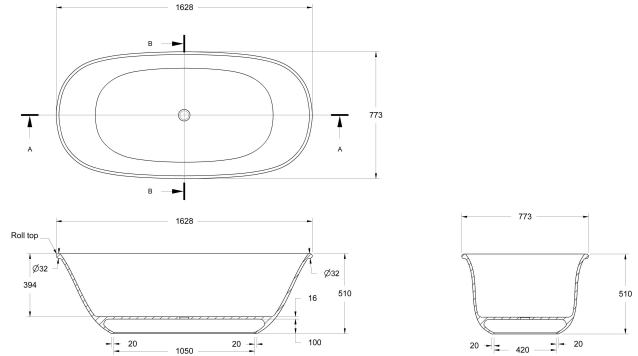

## Blanche 162 x 74 TitanCast Solid Surface Freestanding Bath - Gloss White

Code: BL1620TCB-GW

TRADITIONAL & HAMPTONS STYLE SPECIALISTS

### Specifications

- Material: TitanCast Solid Surface
- Requires Waste: 40mm waste without overflow
- Optional TitanCast Pop-Up Waste is also available
- Weight: 80kg
- Made in South Africa
- Satin Silk is stocked in Australia