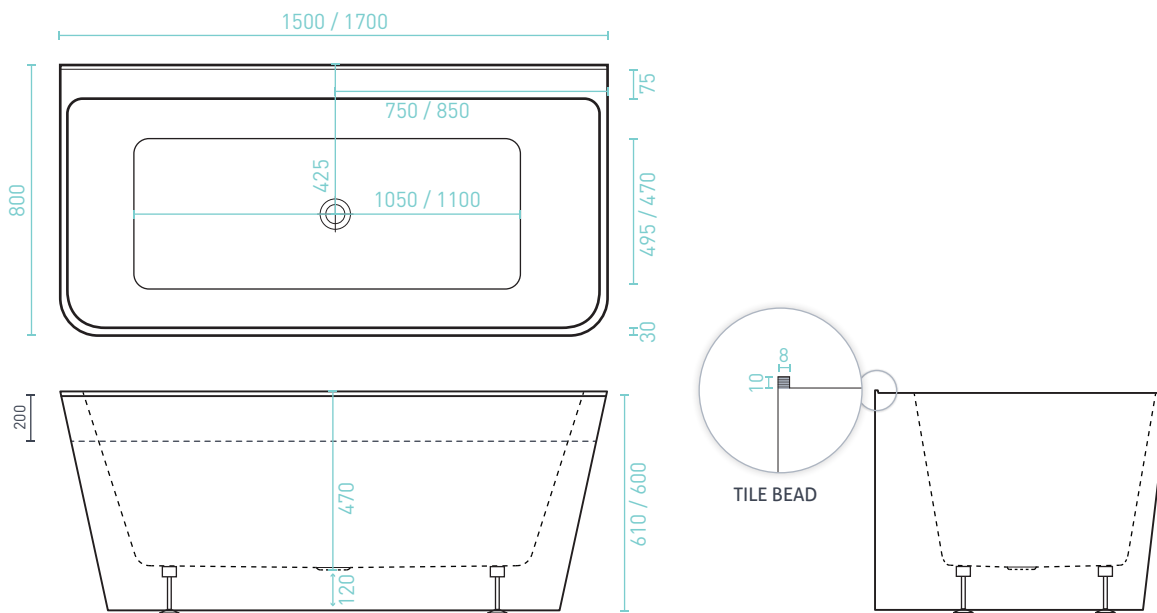

ARIA

BACK-TO-WALL FREESTANDING BATH WITH TILE BEAD - Premium Sanitary Grade Acrylic, High Gloss White

The Aria's rectangular shape features gently reclining back rests at either end, perfect for dual bathing. The unique Decina tile bead design allows it to be built into a tiled wall to save bathroom space and makes cleaning easier. Centre waste position.

- ✓ Adjustable self-supporting feet
- ✓ Lumbar support
- ✓ Suitable for dual bathing
- ✓ Internal steel support frame

SIZE (l) x (w) x (d) mm	CAPACITY*	NET WEIGHT	CODE
1500 x 800 x 610	182L	50kg	AR1500W
1700 x 800 x 600	201L	64kg	AR1700W

- 10 YR WARRANTY*
- AS/NZ Standard 2023/1995

ARIA ACCESSORIES	BATH
Overflow	Optional
Plug & Waste	Optional

*Capacity 200mm below the bath rim