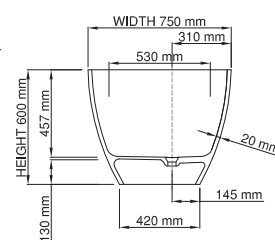

Base dimensions: 720mm x 417mm  
 Edge width: 20mm  
 Waste diameter: 50mm - fits Bespoke 40mm plug  
 Weight: 90kg

### Shipping information

Packing dimensions: 1680mm x 965mm x 730mm  
 Shipping mass: 140kg

thin-edge

Price: \$ 5,990.00  
 Size (l) x (w) x (h): 1800mm x 750mm x 600mm  
 Waste to floor: 130mm  
 Water capacity: 345 L  
 Overflow: No overflow  
 Material: DADOquartz®  
 Finish: Matte / Satin

Base dimensions: 840mm x 420mm  
 Edge width: 20mm  
 Waste diameter: 50mm - fits Bespoke 40mm plug  
 Weight: 93kg

### Shipping information

Packing dimensions: 1880mm x 970mm x 750mm  
 Shipping mass: 143kg