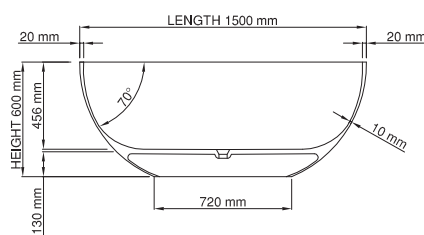

Price: $ 5, 205.00
Size (l) x (w) x (h): 1500mm x 750mm x 600mm
Waste to floor: 130mm
Water capacity: 286 L
Overflow: No overflow
Material: DADOquartz®
Finish: Matte / Satin

Base dimensions: 720mm x 417mm
Edge width: 20mm
Waste diameter: 50mm - fits Bespoke 40mm plug
Weight: 90kg

Shipping information

Packing dimensions: 1680mm x 965mm x 730mm
Shipping mass: 140kg