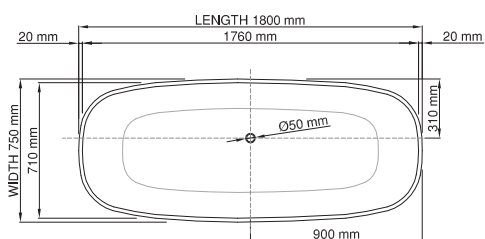

thin-edge

Price: \$ 5, 205.00  
 Size (l) x (w) x (h): 1500mm x 750mm x 600mm  
 Waste to floor: 130mm  
 Water capacity: 286 L  
 Overflow: No overflow  
 Material: DADOquartz®  
 Finish: Matte / Satin

Base dimensions: 720mm x 417mm  
 Edge width: 20mm  
 Waste diameter: 50mm - fits Bespoke 40mm plug  
 Weight: 90kg

### Shipping information

Packing dimensions: 1680mm x 965mm x 730mm  
 Shipping mass: 140kg

thin-edge

Price: \$ 5,990.00  
 Size (l) x (w) x (h): 1800mm x 750mm x 600mm  
 Waste to floor: 130mm  
 Water capacity: 345 L  
 Overflow: No overflow  
 Material: DADOquartz®  
 Finish: Matte / Satin

Base dimensions: 840mm x 420mm  
 Edge width: 20mm  
 Waste diameter: 50mm - fits Bespoke 40mm plug  
 Weight: 93kg