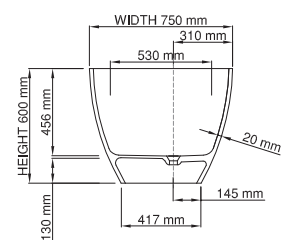

Price: $ 5, 205.00
Size (l) x (w) x (h): 1500mm x 750mm x 600mm
Waste to floor: 130mm
Water capacity: 286 L
Overflow: No overflow
Material: DADOquartz®
Finish: Matte / Satin

Base dimensions: 720mm x 417mm
Edge width: 20mm
Waste diameter: 50mm - fits Bespoke 40mm plug
Weight: 90kg

Shipping information

Packing dimensions: 1680mm x 965mm x 730mm
Shipping mass: 140kg