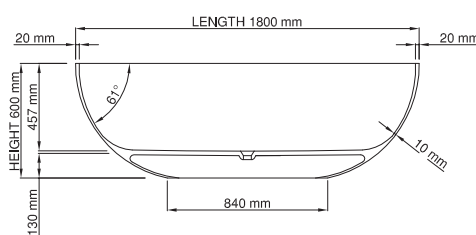

thin-edge

Price: \$ 5, 205.00  
 Size (l) x (w) x (h): 1500mm x 750mm x 600mm  
 Waste to floor: 130mm  
 Water capacity: 286 L  
 Overflow: No overflow  
 Material: DADOquartz®  
 Finish: Matte / Satin

Base dimensions: 720mm x 417mm  
 Edge width: 20mm  
 Waste diameter: 50mm - fits Bespoke 40mm plug  
 Weight: 90kg

### Shipping information

Packing dimensions: 1680mm x 965mm x 730mm  
 Shipping mass: 140kg

thin-edge

Price: \$ 5,990.00  
 Size (l) x (w) x (h): 1800mm x 750mm x 600mm  
 Waste to floor: 130mm  
 Water capacity: 345 L  
 Overflow: No overflow  
 Material: DADOquartz®  
 Finish: Matte / Satin

Base dimensions: 840mm x 420mm  
 Edge width: 20mm  
 Waste diameter: 50mm - fits Bespoke 40mm plug  
 Weight: 93kg