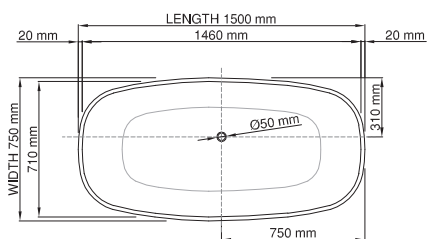

thin-edge

Price: \$ 5, 205.00  
 Size (l) x (w) x (h): 1500mm x 750mm x 600mm  
 Waste to floor: 130mm  
 Water capacity: 286 L  
 Overflow: No overflow  
 Material: DADOquartz®  
 Finish: Matte / Satin

Base dimensions: 720mm x 417mm  
 Edge width: 20mm  
 Waste diameter: 50mm - fits Bespoke 40mm plug  
 Weight: 90kg

### Shipping information

Packing dimensions: 1680mm x 965mm x 730mm  
 Shipping mass: 140kg

thin-edge

Price: \$ 5,990.00  
 Size (l) x (w) x (h): 1800mm x 750mm x 600mm  
 Waste to floor: 130mm  
 Water capacity: 345 L  
 Overflow: No overflow  
 Material: DADOquartz®  
 Finish: Matte / Satin

Base dimensions: 840mm x 420mm  
 Edge width: 20mm  
 Waste diameter: 50mm - fits Bespoke 40mm plug  
 Weight: 93kg