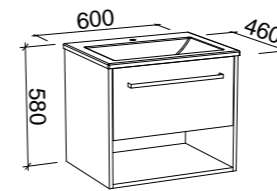

KANSAS 600mm

Wall Hung

CABINET WITH	SKU	RRP
Alpha Ceramic Top	KAN-V-600-C-APH-W	$1,521
Regal Mineral Composite Top	KAN-V-600-C-REG-W	$1,521
20mm SilkSurface Top with White Gloss Above Counter Ceramic Basin	KAN-V-600-C-SSA-W	$1,849
20mm SilkSurface Top with White Gloss Under Counter Ceramic Basin	KAN-V-600-C-SSU-W	$1,849
20mm Caesarstone Top with White Gloss Above Counter Ceramic Basin	KAN-V-600-C-STA-W	$1,875
20mm Caesarstone Top with White Gloss Under Counter Ceramic Basin	KAN-V-600-C-STU-W	$2,159
No Top	KAN-VCO-600-C-X-W	$1,012

Floor Standing