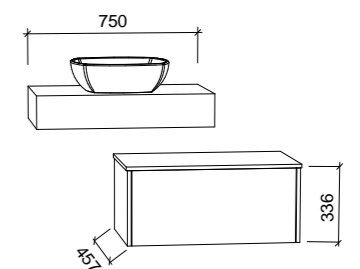

MILAN 750mm

Wall Hung

CABINET WITH	SKU	RRP
Complete Unit Including White Gloss Ceramic Above Counter Basin, Laminate Slab Top and Cabinet	MIL-V-750-C-LMA-W	$2,877
Complete Unit Including White Gloss Ceramic Above Counter Basin, SilkSurface Top and Cabinet	MIL-V-750-C-BAA-W	$2,626
Wall Hung Cabinet Only	MIL-VCO-750-C-X-W	$1,542
Laminated Slab Top and Basin Only 750 x 460 x 140 with mounting brackets Incl. White Gloss Ceramic Above Counter Basin	LMA-ST-750-140-460-C	$1,585
SilkSurface Top and Basin Only 750 x 460 x 140 with mounting brackets Incl. White Gloss Ceramic Above Counter Basin	BAA-ST-750-140-460-C	$1,151