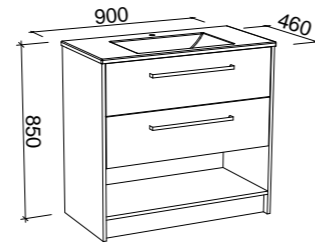

CABINET WITH	SKU	RRP
Alpha Ceramic Top	KAN-V-900-C-APH-F	$2,182
Regal Mineral Composite Top	KAN-V-900-C-REG-F	$2,182
Haven Matt Dolomite Top	KAN-V-900-C-HVN-F	$2,182
Quest Gloss Dolomite Top	KAN-V-900-C-QUE-F	$2,182
20mm SilkSurface Top with White Gloss Above Counter Ceramic Basin	KAN-V-900-C-SSA-F	$2,832
20mm SilkSurface Top with White Gloss Under Counter Ceramic Basin	KAN-V-900-C-SSU-F	$2,832
20mm Caesarstone Top with White Gloss Above Counter Ceramic Basin	KAN-V-900-C-STA-F	$2,994
20mm Caesarstone Top with White Gloss Under Counter Ceramic Basin	KAN-V-900-C-STU-F	$3,278
No Top	KAN-VCO-900-C-X-F	$1,656

Floor Standing