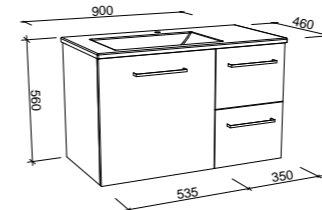

Carlo

G GOLD INCLUSIONS

CARLO 900mm OFFSET BOWL

Wall Hung

CABINET WITH	SKU	RRP
Regal Mineral Composite Top Left-hand Offset	CAR-V-900-L-REG-W	\$1,681
No Top Left-hand Offset	CAR-VCO-900-L-X-W	\$1,681

NOTE: Right-hand offset also available. Order by replacing **-L-** with **-R-** in the relevant SKU.