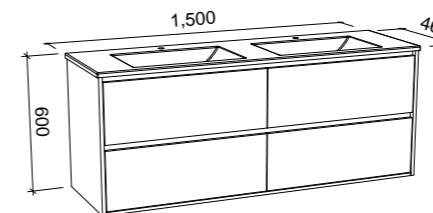

GRANGE 1500mm DOUBLE BOWL

Wall Hung

CABINET WITH	SKU	RRP
Alpha Ceramic Top	GRA-V-1500-D-APH-W	$3,719
Regal Mineral Composite Top	GRA-V-1500-D-REG-W	$3,610
Haven Matt Dolomite Top	GRA-V-1500-D-HVN-W	$3,610
Quest Gloss Dolomite Top	GRA-V-1500-D-QUE-W	$3,610
20mm SilkSurface Top with White Gloss Above Counter Ceramic Basin	GRA-V-1500-D-SSA-W	$4,177
20mm SilkSurface Top with White Gloss Under Counter Ceramic Basin	GRA-V-1500-D-SSU-W	$4,177
20mm Caesarstone Top with White Gloss Above Counter Ceramic Basin	GRA-V-1500-D-STA-W	$4,348
20mm Caesarstone Top with White Gloss Under Counter Ceramic Basin	GRA-V-1500-D-STU-W	$4,885
No Top	GRA-VCO-1500-D-X-W	$2,315

Floor Standing