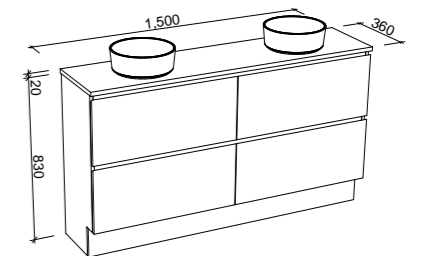

NOTE: Right-hand offset also available. Order by replacing -L- with -R- in the relevant SKU.

BILLIE 1500mm DOUBLE BOWL

Wall Hung

Floor Standing

CABINET WITH	SKU	RRP
20mm SilkSurface Top with White Gloss Above Counter Ceramic Basins	BIL-V-1500-D-SSA-W	\$3,872
20mm SilkSurface Top with White Gloss Mini Under Counter Ceramic Basins	BIL-V-1500-D-SSU-W	\$3,872
20mm Caesarstone Top with White Gloss Above Counter Ceramic Basins	BIL-V-1500-D-STA-W	\$4,044
20mm Caesarstone Top with White Gloss Mini Under Counter Ceramic Basins	BIL-V-1500-D-STU-W	\$4,579
No Top	BIL-VCO-1500-D-X-W	\$1,994