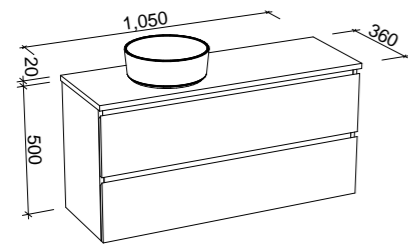

Billie

G GOLD INCLUSIONS

BILLIE 1050mm OFFSET BOWL

Wall Hung

Floor Standing

CABINET WITH	SKU	RRP
20mm SilkSurface Top with White Gloss Above Counter Ceramic Basin Left-hand Offset	BIL-V-1050-L-SSA-W	\$2,677
20mm SilkSurface Top with White Gloss Mini Under Counter Basin Left-hand Offset	BIL-V-1050-L-SSU-W	\$2,677
20mm Caesarstone Top with White Gloss Above Counter Ceramic Basin Left-hand Offset	BIL-V-1050-L-STA-W	\$2,948
20mm Caesarstone Top with White Gloss Mini Under Counter Basin Left-hand Offset	BIL-V-1050-L-STU-W	\$3,216
No Top Left-hand Offset	BIL-VCO-1050-L-X-W	\$1,432