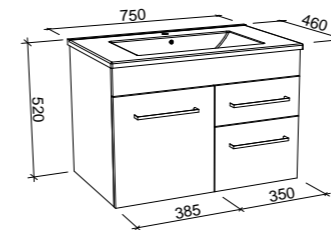

INDIANA 750mm

Wall Hung

CABINET WITH	SKU	RRP
Alpha Ceramic Top	IND-V-750-C-APH-W	$1,018
No Top	IND-VCO-750-C-X-W	$859

Floor Standing