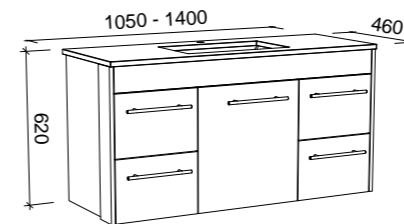

WALL TO WALL 1050mm - 1400mm (Nominate the exact size you require when ordering)

Wall Hung

CABINET WITH	SKU	RRP
20mm SilkSurface Top with White Gloss Above Counter Ceramic Basin	WTW-V-1400-C-SSA-W	$3,642
20mm SilkSurface Top with White Gloss Under Counter Ceramic Basin	WTW-V-1400-C-SSU-W	$3,642
No Top	WTW-VCO-1400-C-X-W	$2,228