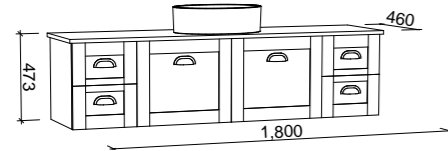

Victoria

G GOLD INCLUSIONS

VICTORIA 1800mm SINGLE BOWL

Wall Hung

CABINET WITH	SKU	RRP
20mm SilkSurface Top with White Gloss Above Counter Ceramic Basin	VIC-V-1800-C-SSA-W	$3,687
20mm SilkSurface Top with White Gloss Under Counter Ceramic Basin	VIC-V-1800-C-SSU-W	$3,687
20mm Caesarstone Top with White Gloss Above Counter Ceramic Basin	VIC-V-1800-C-STA-W	$4,876
20mm Caesarstone Top with White Gloss Under Counter Ceramic Basin	VIC-V-1800-C-STU-W	$5,163
60mm SilkSurface Freedom Top with White Gloss Above Counter Ceramic Basin	VIC-V-1800-C-FRA-W	$4,186
60mm SilkSurface Freedom Top with White Gloss Under Counter Ceramic Basin	VIC-V-1800-C-FRU-W	$4,186
No Top	VIC-VCO-1800-C-X-W	$3,103