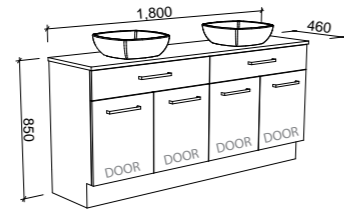

Floor Standing

CABINET WITH	SKU	RRP
20mm SilkSurface Top with White Gloss Above Counter Ceramic Basin	TAY-V-1800-D-SSA-F	$4,030
20mm Caesarstone Top with White Gloss Above Counter Ceramic Basin	TAY-V-1800-D-STA-F	$4,577
No Top	TAY-VCO-1800-D-X-F	$1,923