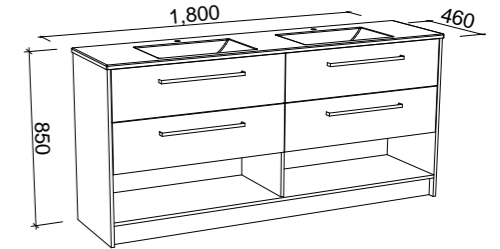

CABINET WITH	SKU	RRP
Regal Mineral Composite Top	KAN-V-1800-D-REG-F	$4,854
20mm SilkSurface Top with White Gloss Above Counter Ceramic Basin	KAN-V-1800-D-SSA-F	$5,240
20mm SilkSurface Top with White Gloss Under Counter Ceramic Basin	KAN-V-1800-D-SSU-F	$5,240
20mm Caesarstone Top with White Gloss Above Counter Ceramic Basin	KAN-V-1800-D-STA-F	$5,766
20mm Caesarstone Top with White Gloss Under Counter Ceramic Basin	KAN-V-1800-D-STU-F	$6,334
No Top	KAN-VCO-1800-D-X-F	$3,315

Karlie

G GOLD INCLUSIONS