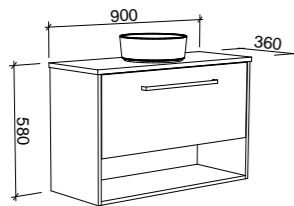

KARLIE 800mm

Wall Hung

CABINET WITH	SKU	RRP
Urban Ceramic Top	KAR-V-800-C-URB-W	\$1,802
No Top	KAR-VCO-800-C-X-W	\$1,260

KARLIE 900mm

Wall Hung

CABINET WITH	SKU	RRP
20mm SilkSurface Top with White Gloss Above Counter Ceramic Basin	KAR-V-900-C-SSA-W	\$2,440
20mm SilkSurface Top with White Gloss Ceramic Mini Under Counter Basin	KAR-V-900-C-SSU-W	\$2,440
20mm Caesarstone Top with White Gloss Above Counter Ceramic Basin	KAR-V-900-C-STA-W	\$2,601
20mm Caesarstone Top with White Gloss Mini Under Counter Ceramic Basin	KAR-V-900-C-STU-W	\$2,601
No Top	KAR-VCO-900-C-X-W	\$1,260