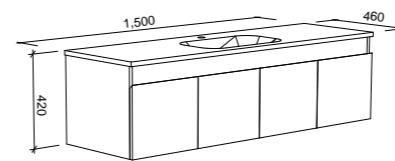

ROCKFORD 1500mm SINGLE BOWL

Wall Hung

CABINET WITH	SKU	RRP
Haven Matt Dolomite Top	RKF-V-1500-C-HVN-W	$1,871
Quest Gloss Dolomite Top	RKF-V-1500-C-QUE-W	$1,871
No Top	RKF-VCO-1500-C-X-W	$1,294

Floor Standing