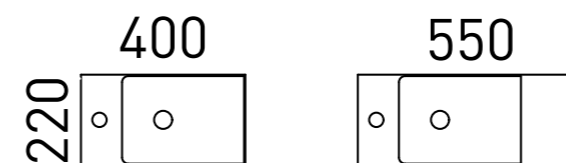

[01.] Ollie Vanity 550mm | OLL-V-550-R-NAN-W | $783 Oxidised Beamwood Cabinet with Nano Dolomite Top | Shown with Push-to-Open | UPG-OPT-DOOR-PTO | ADD $58 [02.] Ollie Vanity 400mm | OLL-V-400-L-NAN-F | $783 Tassie Oak Cabinet with Nano Dolomite Top **Please refer to pricelist pages for all available options.**