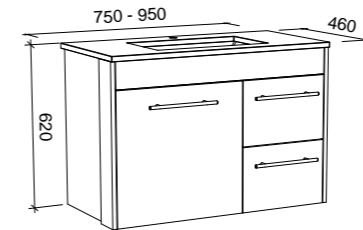

WALL TO WALL 750mm - 950mm (Nominate the exact size you require when ordering)

Wall Hung

CABINET WITH	SKU	RRP
20mm SilkSurface Top with White Gloss Above Counter Ceramic Basin	WTW-V-950-C-SSA-W	$2,526
20mm SilkSurface Top with White Gloss Under Counter Ceramic Basin	WTW-V-950-C-SSU-W	$2,526
No Top	WTW-VCO-950-C-X-W	$1,415