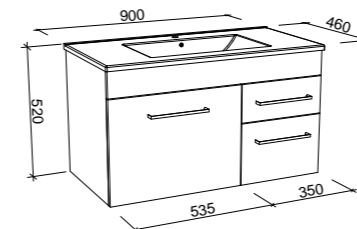

INDIANA 900mm

Wall Hung

CABINET WITH	SKU	RRP
Alpha Ceramic Top	IND-V-900-C-APH-W	$1,170
No Top	IND-VCO-900-C-X-W	$944

Floor Standing