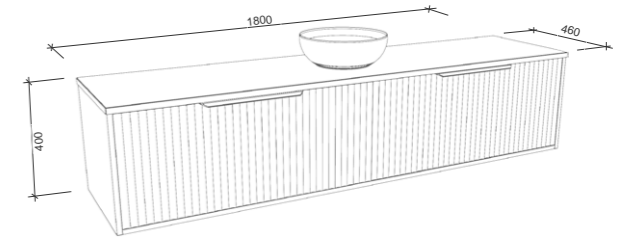

ELWOOD 1800mm SINGLE BOWL

Wall Hung

CABINET WITH	SKU	RRP
20mm SilkSurface Top with White Gloss Above Counter Ceramic Basin	ELW-V-1800-C-SSA-W	$3,587
20mm SilkSurface Top with White Gloss Under Counter Ceramic Basin	ELW-V-1800-C-SSU-W	$3,737
20mm Caesarstone Top with White Gloss Above Counter Ceramic Basin	ELW-V-1800-C-STA-W	$4,173
20mm Caesarstone Top with White Gloss Under Counter Ceramic Basin	ELW-V-1800-C-STU-W	$4,457
No Top	ELW-VCO-1800-C-X-W	$1,846