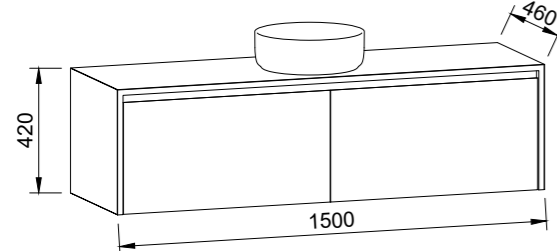

AINSWORTH 1500mm SINGLE BOWL

Wall Hung

CABINET WITH	SKU	RRP
20mm SilkSurface Top with White Gloss Above Counter Ceramic Basin	AIN-V-1500-C-SSA-W	$4,346
20mm SilkSurface Top with White Gloss Under Counter Ceramic Basin	AIN-V-1500-C-SSU-W	$4,346