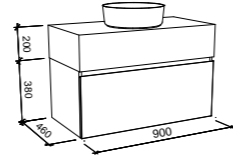

KINGSLEY 900mm

Wall Hung

CABINET WITH	SKU	RRP
Alpha Ceramic Top	KIN-V-900-C-APH-W	$1,289
Regal Mineral Composite Top	KIN-V-900-C-REG-W	$1,289
Stadium Mineral Composite Top	KIN-V-900-C-STD-W	$1,289
Haven Matt Dolomite Top	KIN-V-900-C-HVN-W	$1,289
Quest Gloss Dolomite Top	KIN-V-900-C-QUE-W	$1,289
20mm SilkSurface Top with Above Counter White Gloss Ceramic Basin	KIN-V-900-C-SSA-W	$1,984
20mm SilkSurface Top with Under Counter White Gloss Ceramic Basin	KIN-V-900-C-SSU-W	$2,254
20mm Caesarstone Top with Above Counter White Gloss Ceramic Basin	KIN-V-900-C-STA-W	$2,147
20mm Caesarstone Top with Under Counter White Gloss Ceramic Basin	KIN-V-900-C-STU-W	$2,383
60mm SilkSurface Freedom Top with Above Counter White Gloss Ceramic Basin	KIN-V-900-C-FRA-W	$2,194
60mm SilkSurface Freedom Top with Under Counter White Gloss Ceramic Basin	KIN-V-900-C-FRU-W	$2,413
200mm SilkSurface Box Top with Above Counter White Gloss Ceramic Basin	KIN-V-900-C-BXA-W	$2,509
200mm SilkSurface Box Top with Under Counter White Gloss Ceramic Basin	KIN-V-900-C-BXU-W	$2,509
No Top	KIN-VCO-900-C-X-W	$773

Kingsley

G GOLD INCLUSIONS