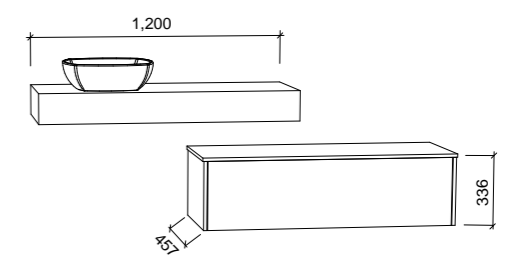

MILAN 1200mm

Wall Hung

CABINET WITH	SKU	RRP
Complete Unit Left-hand Offset Including White Gloss Ceramic Above Counter Basin, Laminate Slab Top and Cabinet	MIL-V-1200-L-LMA-W	$3,465
Complete Unit Left-hand Offset Including White Gloss Ceramic Above Counter Basin, SilkSurface Top and Cabinet	MIL-V-1200-L-BAA-W	$4,003
Wall Hung Cabinet Only Left-hand Offset	MIL-VCO-1200-L-X-W	$1,798
Laminated Slab Top and Basin Only 1200 x 460 x 140 with mounting brackets Left-hand Offset Incl. White Gloss Ceramic Above Counter Basin	LMA-ST-1200-140-460-L	$1,930
SilkSurface Top and Basin Only 1200 x 460 x 140 with mounting brackets Left-hand Offset Incl. White Gloss Ceramic Above Counter Basin	BAA-ST-1200-140-460-L	$2,423

NOTE: Right-hand offset also available. Order by replacing **-L-** with **-R-** in the relevant SKU.

NOTE: For Milan - Tops not available in painted finishes. Standard woodgrain finishes available in matt laminate only on floating top. Storage cabinet available in all colours with push-to-open as standard. Handles available on request, fingerpull not available. Bailey tops are SilkSurface tops exclusive to Milan vanities.