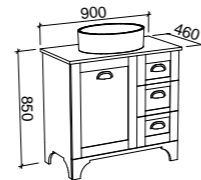

WINDSOR 900mm

Floor Standing

CABINET WITH	SKU	RRP
Alpha Ceramic Top	WIN-V-900-C-APH-F	$2,588
20mm SilkSurface Top with White Gloss Above Counter Ceramic Basin	WIN-V-900-C-SSA-F	$2,874
20mm SilkSurface Top with White Gloss Under Counter Ceramic Basin Left-hand Offset	WIN-V-900-L-SSU-F	$2,874
20mm Caesarstone Top with White Gloss Above Counter Ceramic Basin	WIN-V-900-C-STA-F	$2,950
20mm Caesarstone Top with White Gloss Under Counter Ceramic Basin Left-hand Offset	WIN-V-900-L-STU-F	$3,234
60mm SilkSurface Freedom Top with White Gloss Above Counter Ceramic Basin	WIN-V-900-C-FRA-F	$3,109
60mm SilkSurface Freedom Top with White Gloss Under Counter Ceramic Basin	WIN-V-900-C-FRU-F	$3,109
No Top	WIN-VCO-900-C-X-F	$2,206

NOTE: Under Counter basin must be offset. Right-hand offset also available. Order by replacing -L- with -R- in the relevant SKU.