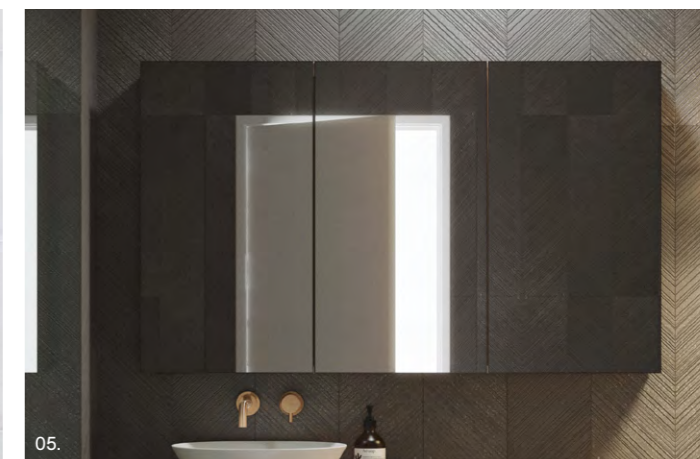

All cabinets 166mm deep. 1500mm available with 3 or 4 doors.

[01.] Tennessee Shaving Cabinet 1200mm | TEN-SC-1200-3-G | $1,084 Emerald Green Satin Cabinet **Tennessee Shaving Cabinet Platinum Shaving Cabinet 1200mm** | TEN-SC-1200-3-P | $1,203 **[02.] Tennessee Shaving Cabinet 750mm** | TEN-SC-750-D-G | $759 White Satin Cabinet **Tennessee Platinum Shaving Cabinet 750mm** | TEN-SC-750-D-P | $878 **[03.] Tennessee Shaving Cabinet 900mm** | TEN-SC-900-D-G | $815 Estella Oak Cabinet **Tennessee Platinum Shaving Cabinet 900mm** | TEN-SC-900-D-P | $933 **[04.] Tennessee Shaving Cabinet 1800mm** | TEN-SC-1800-4-G | $1,449 White Gloss Cabinet **Tennessee Shaving Cabinet Platinum Shaving Cabinet 1800mm** | TEN-SC-1800-4-P | $1,568 **[05.] Tennessee Shaving Cabinet 1200mm** | TEN-SC-1200-3-G | $1,084 Prime Oak Cabinet **Tennessee Shaving Cabinet Platinum Shaving Cabinet 1200mm** | TEN-SC-1200-3-P | $1,203 Please refer to pricelist pages for all available options.