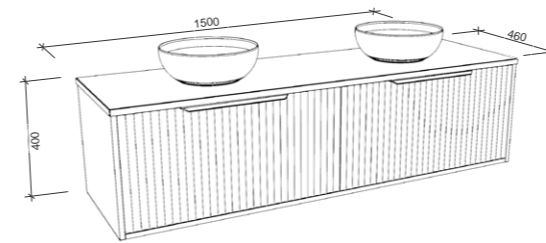

ELWOOD 1500mm DOUBLE BOWL

Wall Hung

CABINET WITH	SKU	RRP
20mm SilkSurface Top with White Gloss Above Counter Ceramic Basin	ELW-V-1500-D-SSA-W	$3,582
20mm SilkSurface Top with White Gloss Under Counter Ceramic Basin	ELW-V-1500-D-SSU-W	$3,732
20mm Caesarstone Top with White Gloss Above Counter Ceramic Basin	ELW-V-1500-D-STA-W	$3,792
20mm Caesarstone Top with White Gloss Under Counter Ceramic Basin	ELW-V-1500-D-STU-W	$4,076
No Top	ELW-VCO-1500-D-X-W	$1,732