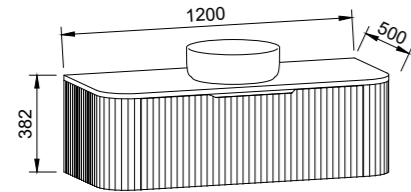

Santos

G GOLD INCLUSIONS

SANTOS 1200mm

Wall Hung

CABINET WITH	SKU	RRP
20mm SilkSurface Top with White Gloss Above Counter Ceramic Basin	SAN-V-1200-C-SSA-W	$2,960
No Top	SAN-VCO-1200-C-X-W	$2,248