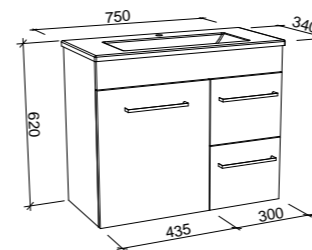

ENSUITE 750mm

Wall Hung

CABINET WITH	SKU	RRP
Ensuite Mineral Composite Top	ENS-V-750-C-ENS-W	$1,393
No Top	ENS-VCO-750-C-X-W	$944

Floor Standing