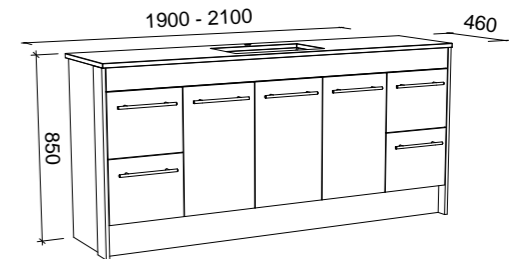

Floor Standing

CABINET WITH	SKU	RRP
20mm SilkSurface Top with White Gloss Above Counter Ceramic Basin	WTW-V-2100-C-SSA-W	$5,097
20mm SilkSurface Top with White Gloss Under Counter Ceramic Basin	WTW-V-2100-C-SSU-W	$5,097
No Top	WTW-VCO-2100-C-X-W	$2,738

CABINET WITH	SKU	RRP
20mm SilkSurface Top with White Gloss Above Counter Ceramic Basin	WTW-V-2100-C-SSA-F	$5,593
20mm SilkSurface Top with White Gloss Under Counter Ceramic Basin	WTW-V-2100-C-SSU-F	$5,593
No Top	WTW-VCO-2100-C-X-F	$3,235