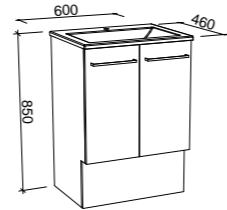

CABINET WITH	SKU	RRP
Regal Mineral Composite Top	CAR-V-600-C-REG-F	$1,639
Alpha Ceramic Top	CAR-V-600-C-APH-F	$1,639
Grand Mineral Composite Top	CAR-V-600-C-GND-F	$1,808
No Top	CAR-VCO-600-C-X-F	$1,196