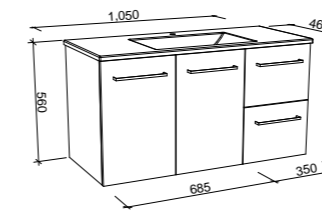

CARLO 1050mm

Wall Hung

CABINET WITH	SKU	RRP
Regal Mineral Composite Top	CAR-V-1050-C-REG-W	$2,078
Grand Mineral Composite Top	CAR-V-1050-C-GND-W	$2,317
No Top	CAR-VCO-1050-C-X-W	$1,488

Floor Standing