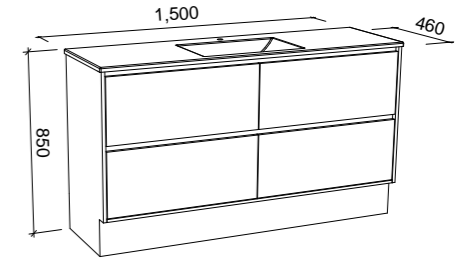

CABINET WITH	SKU	RRP
Alpha Ceramic Top	GRA-V-1500-C-APH-F	$3,639
Regal Mineral Composite Top	GRA-V-1500-C-REG-F	$3,530
Haven Matt Dolomite Top	GRA-V-1500-C-HVN-F	$3,530
Quest Gloss Dolomite Top	GRA-V-1500-C-QUE-F	$3,530
20mm SilkSurface Top with White Gloss Above Counter Ceramic Basin	GRA-V-1500-C-SSA-F	$4,094
20mm SilkSurface Top with White Gloss Under Counter Ceramic Basin	GRA-V-1500-C-SSU-F	$4,094
20mm Caesarstone Top with White Gloss Above Counter Ceramic Basin	GRA-V-1500-C-STA-F	$4,225
20mm Caesarstone Top with White Gloss Under Counter Ceramic Basin	GRA-V-1500-C-STU-F	$4,493
No Top	GRA-VCO-1500-C-X-F	$2,469