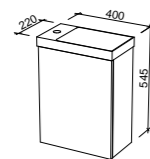

Ollie

S SILVER INCLUSIONS

OLLIE 400mm

Wall Hung

CABINET WITH	SKU	RRP
Nano Dolomite Top Left-hand Offset	OLL-V-400-L-NAN-W	$711
No Top Left-hand Offset	OLL-VCO-400-L-X-W	$373

NOTE: Side fingerpull standard unless specified otherwise. Please specify hinge side upon ordering. Right-hand offset also available. Order by replacing -L- with -R- in the relevant SKU.