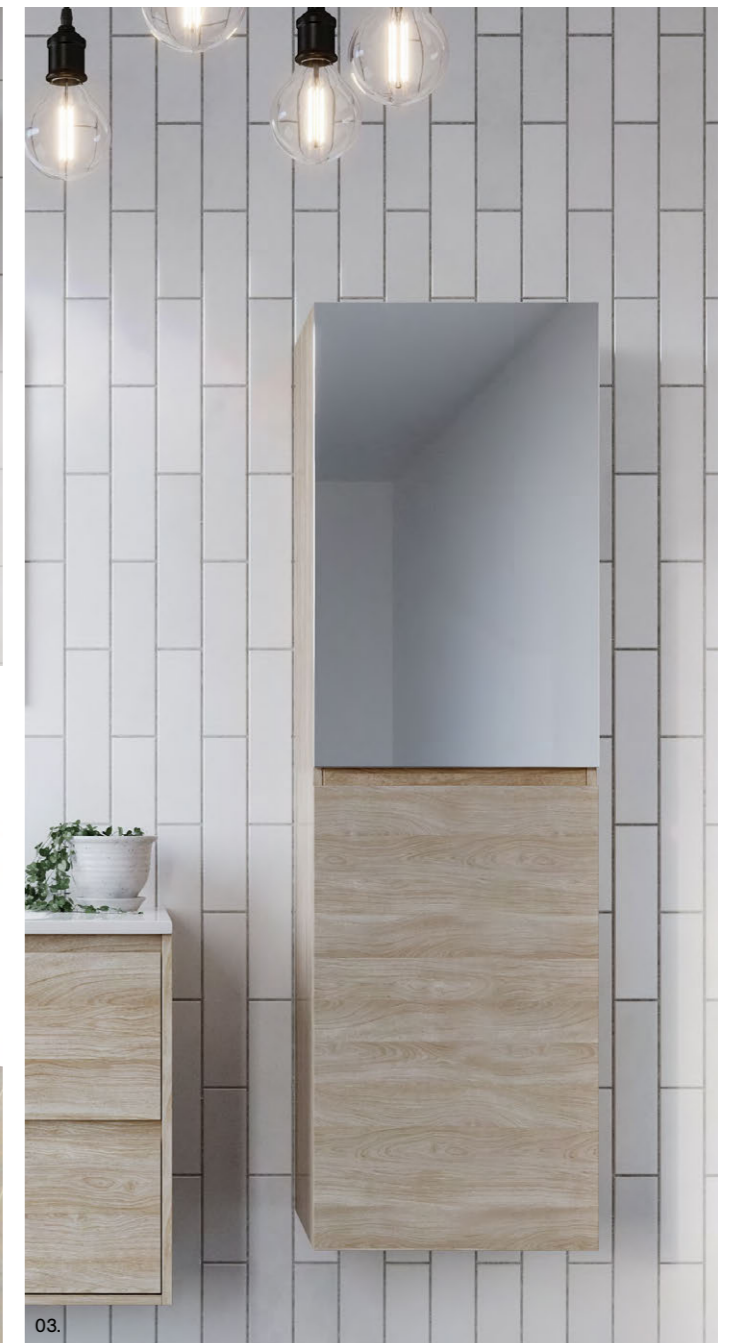

Lincoln Tallboy

The Lincoln tallboy is a master of disguise with its tilt-out removable laundry basket, making it easy to keep your dirty clothes out of sight. The customisable height and optional mirror

[01.] Lincoln Tallboy | LIN-TB-450-W-G | $1,643 Rural Oak Cabinet **Lincoln Platinum Tallboy** | LIN-TB-450-W-P | $1,873 **[02.] Close-Up showing tilt-out removable laundry basket** **[03.] Lincoln Tallboy** | LINM-TB-450-W-G | $1,643 Rural Oak Cabinet with Mirror Front **Lincoln Platinum Tallboy** | LINM-TB-450-W-P | $1,873 **Please refer to pricelist pages for all available options.**

front makes this a practical and stylish winner. Available in wall hung, floor standing and on legs.