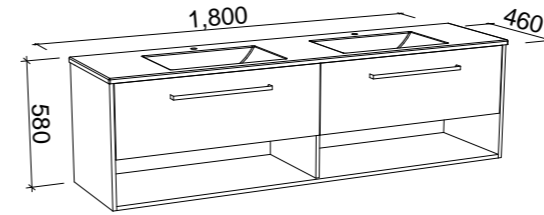

Kansas

G GOLD INCLUSIONS

KANSAS 1800mm DOUBLE BOWL

Wall Hung

CABINET WITH	SKU	RRP
Regal Mineral Composite Top	KAN-V-1800-D-REG-W	\$3,858
20mm SilkSurface Top with White Gloss Above Counter Ceramic Basin	KAN-V-1800-D-SSA-W	\$4,242
20mm SilkSurface Top with White Gloss Under Counter Ceramic Basin	KAN-V-1800-D-SSU-W	\$4,242
20mm Caesarstone Top with White Gloss Above Counter Ceramic Basin	KAN-V-1800-D-STA-W	\$4,769
20mm Caesarstone Top with White Gloss Under Counter Ceramic Basin	KAN-V-1800-D-STU-W	\$5,337
No Top	KAN-VCO-1800-D-X-W	\$2,266