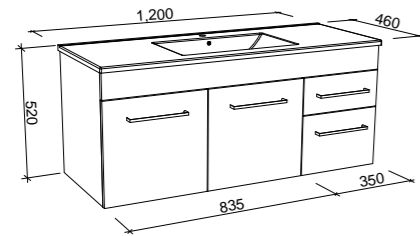

Indiana

S SILVER INCLUSIONS

INDIANA 1200mm

Wall Hung

CABINET WITH	SKU	RRP
Alpha Ceramic Top	IND-V-1200-C-APH-W	$1,535
No Top	IND-VCO-1200-C-X-W	$1,185

Floor Standing