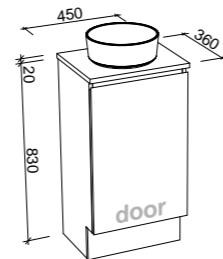

Floor Standing

CABINET WITH	SKU	RRP
20mm SilkSurface Top with White Gloss Above Counter Ceramic Basin	BIL-V-450-C-SSA-F	$1,709
20mm Caesarstone Top with White Gloss Above Counter Ceramic Basin	BIL-V-450-C-STA-F	$1,735
No Top	BIL-VCO-450-C-X-F	$892