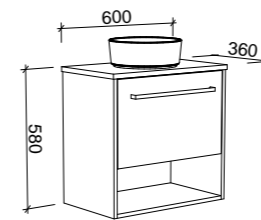

KARLIE 600mm

Wall Hung

CABINET WITH	SKU	RRP
Urban Ceramic Top	KAR-V-600-C-URB-W	$1,516
20mm SilkSurface Top with White Gloss Above Counter Ceramic Basin	KAR-V-600-C-SSA-W	$1,833
20mm SilkSurface Top with White Gloss Ceramic Mini Under Counter Basin	KAR-V-600-C-SSU-W	$1,833
20mm Caesarstone Top with White Gloss Above Counter Ceramic Basin	KAR-V-600-C-STA-W	$1,859
20mm Caesarstone Top with White Gloss Mini Under Counter Ceramic Basin	KAR-V-600-C-STU-W	$1,859
No Top	KAR-VCO-600-C-X-W	$1,012

Floor Standing