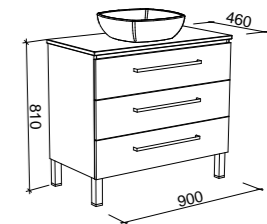

CABINET WITH	SKU	RRP
20mm SilkSurface Top with White Gloss Above Counter Ceramic Basin	ASH-V-900-C-SSA-L	$3,764
20mm Caesarstone Top with White Gloss Above Counter Ceramic Basin	ASH-V-900-C-STA-L	$3,764
No Top	ASH-VCO-900-C-X-L	$2,377