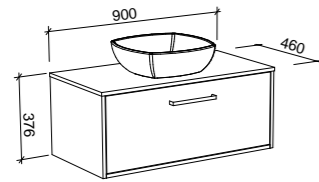

Delaware

G GOLD INCLUSIONS

DELAWARE 900mm

Wall Hung

CABINET WITH	SKU	RRP
18mm Laminate Top with White Gloss Ceramic Above Counter Basin	DEL-V-900-C-LMA-W	$1,571
No Top	DEL-VCO-900-C-X-W	$983