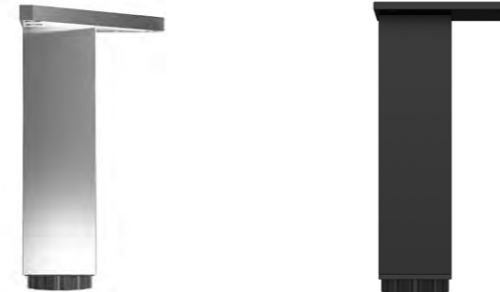

Square Leg

Legs can be adjusted within 150mm – 166mm height.

Chrome			Black		
SKU	RRP		SKU	RRP	
150mm	SQR-LEG-150-CR	$49	150mm	SQR-LEG-150-BL	$49