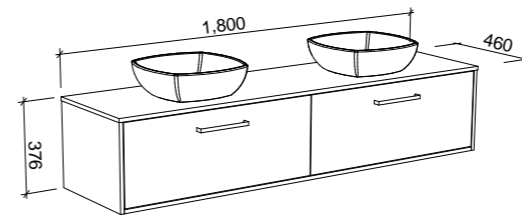

DELAWARE 1800mm DOUBLE BOWL

Wall Hung

CABINET WITH	SKU	RRP
18mm Laminate Top with White Gloss Ceramic Above Counter Basin	DEL-V-1800-D-LMA-W	$2,821
No Top	DEL-VCO-1800-D-X-W	$1,713

Floor Standing