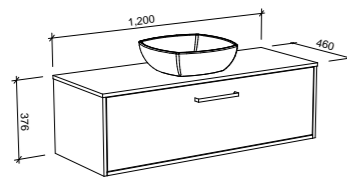

DELAWARE 1200mm

Wall Hung

CABINET WITH	SKU	RRP
18mm Laminate Top with White Gloss Ceramic Above Counter Basin	DEL-V-1200-C-LMA-W	$2,099
No Top	DEL-VCO-1200-C-X-W	$1,427