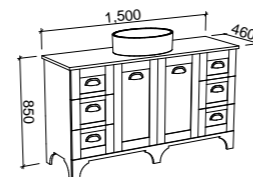

WINDSOR 1500mm SINGLE BOWL

Floor Standing

CABINET WITH	SKU	RRP
Alpha Ceramic Top	WIN-V-1500-C-APH-F	$3,394
20mm SilkSurface Top with White Gloss Above Counter Ceramic Basin	WIN-V-1500-C-SSA-F	$4,234
20mm SilkSurface Top with White Gloss Under Counter Ceramic Basin	WIN-V-1500-C-SSU-F	$4,234
20mm Caesarstone Top with White Gloss Above Counter Ceramic Basin	WIN-V-1500-C-STA-F	$5,091
20mm Caesarstone Top with White Gloss Under Counter Ceramic Basin (2 doors only)	WIN-V-1500-C-STU-F	$5,375
60mm SilkSurface Freedom Top with White Gloss Above Counter Ceramic Basin	WIN-V-1500-C-FRA-F	$4,705
60mm SilkSurface Freedom Top with White Gloss Under Counter Ceramic Basin	WIN-V-1500-C-FRU-F	$4,705
No Top	WIN-VCO-1500-C-X-F	$3,210

Windsor

G GOLD INCLUSIONS