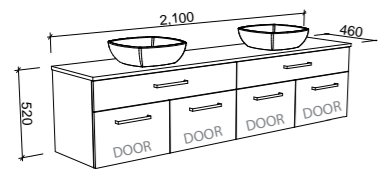

NOTE: Right-hand offset also available. Order by replacing **-L-** with **-R-** in the relevant SKU.

TAYLOR 2100mm DOUBLE BOWL

Wall Hung

CABINET WITH	SKU	RRP
20mm SilkSurface Top with White Gloss Above Counter Ceramic Basin	TAY-V-2100-D-SSA-W	\$3,870
20mm Caesarstone Top with White Gloss Above Counter Ceramic Basin	TAY-V-2100-D-STA-W	\$4,502
No Top	TAY-VCO-2100-D-X-W	\$1,654