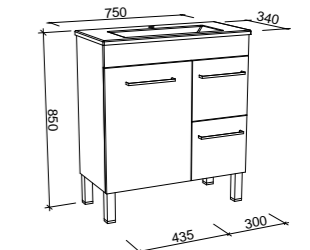

CABINET WITH	SKU	RRP
Ensuite Mineral Composite Top	ENS-V-750-C-ENS-L	$1,598
No Top	ENS-VCO-750-C-X-L	$1,127