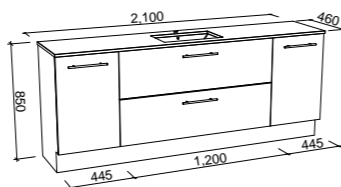

CABINET WITH	SKU	RRP
20mm SilkSurface Top with White Gloss Above Counter Ceramic Basin	MAR-V-2100-C-SSA-F	$4,115
20mm SilkSurface Top with White Gloss Under Counter Ceramic Basin	MAR-V-2100-C-SSU-F	$4,115
20mm Caesarstone Top with White Gloss Above Counter Ceramic Basin	MAR-V-2100-C-STA-F	$4,737
20mm Caesarstone Top with White Gloss Under Counter Ceramic Basin	MAR-V-2100-C-STU-F	$5,020
No Top	MAR-VCO-2100-C-X-F	$2,435

Floor Standing