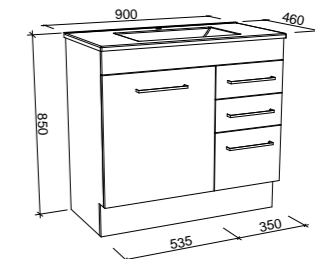

CABINET WITH	SKU	RRP
Alpha Ceramic Top	IND-V-900-C-APH-F	$1,447
No Top	IND-VCO-900-C-X-F	$1,230