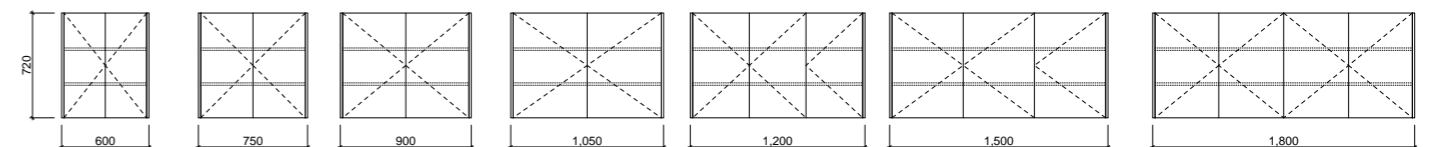

All cabinets 166mm deep.

[01.] Denver Shaving Cabinet 1500mm | DEN-SC-1500-3-G | $1,208 Tassie Oak Cabinet **Denver Platinum Shaving Cabinet 1500mm** | DEN-SC-1500-3-P | $1,255 **[02.] Denver Shaving Cabinet 1050mm** | DEN-SC-1050-D-G | $1,014 White Gloss Cabinet **Denver Platinum Shaving Cabinet 1050mm** | DEN-SC-1050-D-P | $1,131 **[03.] Denver Shaving Cabinet 1500mm** | DEN-SC-1500-3-G | $1,208 Tassie Oak Cabinet **Denver Platinum Shaving Cabinet 1500mm** | DEN-SC-1500-3-P | $1,326 **[04.] Denver Shaving Cabinet 1500mm** | DEN-SC-1500-3-G | $1,208 Tassie Oak Cabinet | Shown with Denver Side Lighting Upgrade | LED-L-DENVER | ADD $603 **Denver Platinum Shaving Cabinet 1500mm** | DEN-SC-1500-3-P | $1,326 Please refer to pricelist pages for all available options.