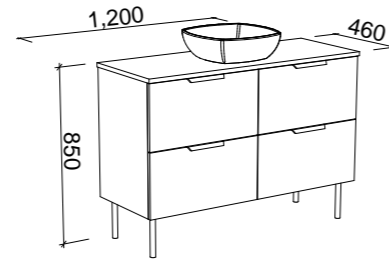

On Legs

CABINET WITH	SKU	RRP
20mm SilkSurface Top with White Gloss Above Counter Ceramic Basin	SHC-V-1200-C-SSA-W	$3,588
20mm SilkSurface Top with White Gloss Under Counter Ceramic Basin	SHC-V-1200-C-SSU-W	$3,588
20mm Caesarstone Top with White Gloss Above Counter Ceramic Basin	SHC-V-1200-C-STA-W	$3,731
20mm Caesarstone Top with White Gloss Under Counter Ceramic Basin	SHC-V-1200-C-STU-W	$4,081
No Top	SHC-VCO-1200-C-X-W	$2,932

CABINET WITH	SKU	RRP
20mm SilkSurface Top with White Gloss Above Counter Ceramic Basin	SHC-V-1200-C-SSA-L	$3,683
20mm SilkSurface Top with White Gloss Under Counter Ceramic Basin	SHC-V-1200-C-SSU-L	$3,683
20mm Caesarstone Top with White Gloss Above Counter Ceramic Basin	SHC-V-1200-C-STA-L	$3,911
20mm Caesarstone Top with White Gloss Under Counter Ceramic Basin	SHC-V-1200-C-STU-L	$4,261
No Top	SHC-VCO-1200-C-X-L	$3,275

NOTE: Please specify route style when ordering. Legs only available in Angled and Straight.