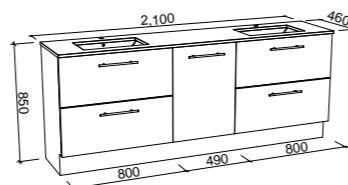

CABINET WITH	SKU	RRP
20mm SilkSurface Top with White Gloss Above Counter Ceramic Basin	MAR-V-2100-D-SSA-F	$4,297
20mm SilkSurface Top with White Gloss Under Counter Ceramic Basin	MAR-V-2100-D-SSU-F	$4,297
20mm Caesarstone Top with White Gloss Above Counter Ceramic Basin	MAR-V-2100-D-STA-F	$4,891
20mm Caesarstone Top with White Gloss Under Counter Ceramic Basin	MAR-V-2100-D-STU-F	$5,457
No Top	MAR-VCO-2100-D-X-F	$2,376

Milan

P PLATINUM INCLUSIONS