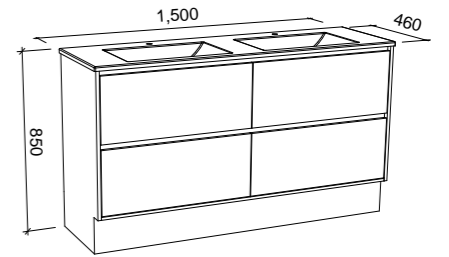

CABINET WITH	SKU	RRP
Alpha Ceramic Top	GRA-V-1500-D-APH-F	$3,853
Regal Mineral Composite Top	GRA-V-1500-D-REG-F	$3,746
Haven Matt Dolomite Top	GRA-V-1500-D-HVN-F	$3,746
Quest Gloss Dolomite Top	GRA-V-1500-D-QUE-F	$3,746
20mm SilkSurface Top with White Gloss Above Counter Ceramic Basin	GRA-V-1500-D-SSA-F	$4,312
20mm SilkSurface Top with White Gloss Under Counter Ceramic Basin	GRA-V-1500-D-SSU-F	$4,312
20mm Caesarstone Top with White Gloss Above Counter Ceramic Basin	GRA-V-1500-D-STA-F	$4,484
20mm Caesarstone Top with White Gloss Under Counter Ceramic Basin	GRA-V-1500-D-STU-F	$4,537
No Top	GRA-VCO-1500-D-X-F	$2,457