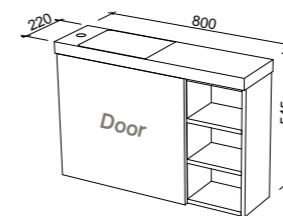

EADIE 800mm

Wall Hung

CABINET WITH	SKU	RRP
Nano Dolomite Top Left-hand Offset	EAD-V-800-L-NAN-W	$864
No Top Left-hand Offset	EAD-VCO-800-L-X-W	$459

Floor Standing