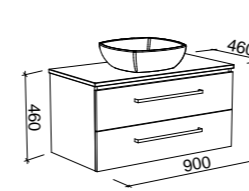

ASHTON 900mm

Wall Hung

CABINET WITH	SKU	RRP
20mm SilkSurface Top with White Gloss Above Counter Ceramic Basin	ASH-V-900-C-SSA-W	$3,183
20mm Caesarstone Top with White Gloss Above Counter Ceramic Basin	ASH-V-900-C-STA-W	$3,183
No Top	ASH-VCO-900-C-X-W	$1,807

Floor Standing