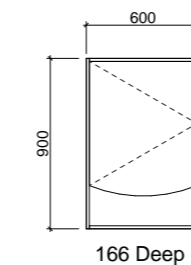

[01.] Pure Bliss Shaving Cabinet 600mm | PBS-SC-600-S-G | $883 each Light Pistachio Satin Cabinet **Pure Bliss Platinum Shaving Cabinet 600mm** | PBS-SC-600-S-P | $1,002 each **[02.] Pure Bliss Shaving Cabinet 600mm** | PBS-SC-600-S-G | $883 Dark Grey Satin Cabinet **Pure Bliss Platinum Shaving Cabinet 600mm** | PBS-SC-600-S-P | $1,002 Please refer to pricelist pages for all available options.