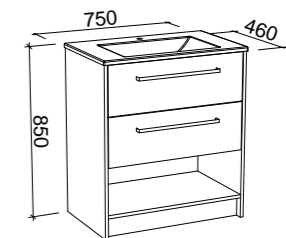

CABINET WITH	SKU	RRP
Alpha Ceramic Top	KAN-V-750-C-APH-F	$1,998
Regal Mineral Composite Top	KAN-V-750-C-REG-F	$1,998
Haven Matt Dolomite Top	KAN-V-750-C-HVN-F	$1,998
Quest Gloss Dolomite Top	KAN-V-750-C-QUE-F	$1,998
20mm SilkSurface Top with White Gloss Above Counter Ceramic Basin	KAN-V-750-C-SSA-F	$2,368
20mm SilkSurface Top with White Gloss Under Counter Ceramic Basin	KAN-V-750-C-SSU-F	$2,368
20mm Caesarstone Top with White Gloss Above Counter Ceramic Basin	KAN-V-750-C-STA-F	$2,405
20mm Caesarstone Top with White Gloss Under Counter Ceramic Basin	KAN-V-750-C-STU-F	$2,689
No Top	KAN-VCO-750-C-X-F	$1,493