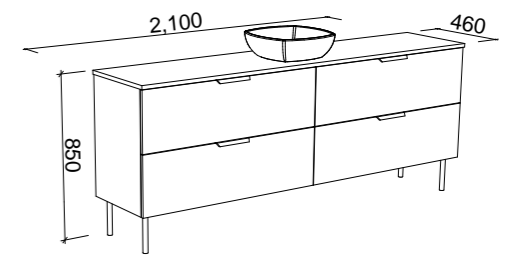

On Legs

CABINET WITH	SKU	RRP
20mm SilkSurface Top with White Gloss Above Counter Ceramic Basin	SHC-V-2100-C-SSA-W	$5,675
20mm SilkSurface Top with White Gloss Under Counter Ceramic Basin	SHC-V-2100-C-SSU-W	$5,675
20mm Caesarstone Top with White Gloss Above Counter Ceramic Basin	SHC-V-2100-C-STA-W	$6,054
20mm Caesarstone Top with White Gloss Under Counter Ceramic Basin	SHC-V-2100-C-STU-W	$6,622
No Top	SHC-VCO-2100-C-X-W	$3,450

CABINET WITH	SKU	RRP
20mm SilkSurface Top with White Gloss Above Counter Ceramic Basin	SHC-V-2100-C-SSA-L	$5,770
20mm SilkSurface Top with White Gloss Under Counter Ceramic Basin	SHC-V-2100-C-SSU-L	$5,770
20mm Caesarstone Top with White Gloss Above Counter Ceramic Basin	SHC-V-2100-C-STA-L	$6,234
20mm Caesarstone Top with White Gloss Under Counter Ceramic Basin	SHC-V-2100-C-STU-L	$6,802
No Top	SHC-VCO-2100-C-X-L	$3,630