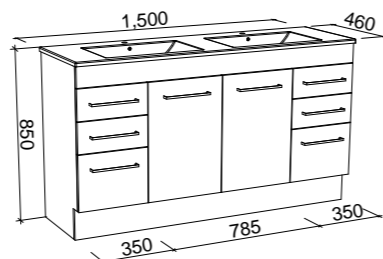

CABINET WITH	SKU	RRP
Alpha Ceramic Top	IND-V-1500-D-APH-F	$3,531
No Top	IND-VCO-1500-D-X-F	$2,053

Kansas

G GOLD INCLUSIONS