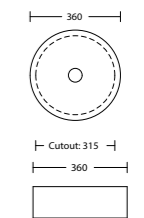

Ceramic Under Counter Basins

Allure Under Counter

No overflow. Only available with SilkSurface slab top (cannot be purchased on their own). Offset or wall mounted tapware required.

- **WG** ALLU-BS-360-WG-S | $220
- **GM** ALLU-BS-360-GM-U | $364
- **WM** ALLU-BS-360-WM-U | $364
- **LGM** ALLU-BS-360-LGM-U | $364
- **BKM** ALLU-BS-360-BKM-U | $364
- **PM** ALLU-BS-360-PM-U | $364
- **ANT** ALLU-BS-360-ANT-U | $364