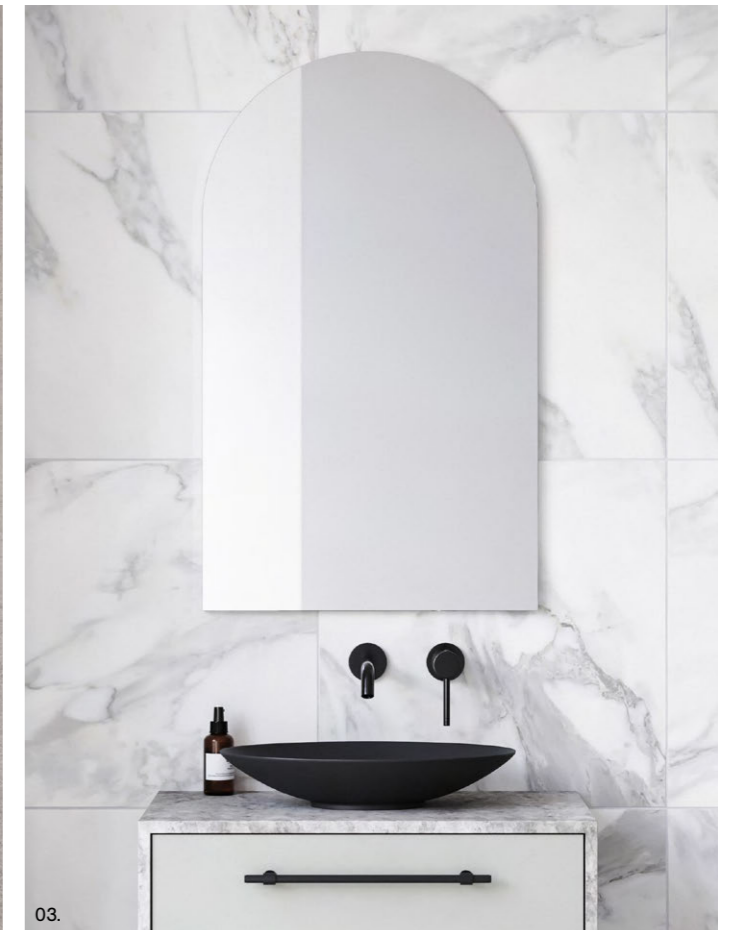

[01.] Church Mirror 600mm | CHU-M-600-1000 | $679 [02.] Church Mirror 400mm | CHU-M-400-800 | $537 [03.] Church Mirror 600mm | CHU-M-600-1000 | $679
Please refer to pricelist pages for all available options.