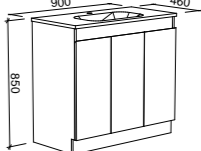

CABINET WITH	SKU	RRP
Haven Matt Dolomite Top	RKF-V-900-C-HVN-F	$1,250
Quest Gloss Dolomite Top	RKF-V-900-C-QUE-F	$1,250
No Top	RKF-VCO-900-C-X-F	$866

Floor Standing