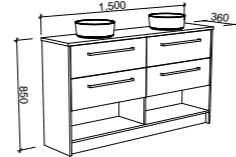

CABINET WITH	SKU	RRP
20mm SilkSurface Top with White Gloss Above Counter Ceramic Basin	KAR-V-1500-D-SSA-F	$4,944
20mm SilkSurface Top with White Gloss Ceramic Mini Under Counter Basin	KAR-V-1500-D-SSU-F	$4,944
20mm Caesarstone Top with White Gloss Above Counter Ceramic Basin	KAR-V-1500-D-STA-F	$5,114
20mm Caesarstone Top with White Gloss Mini Under Counter Ceramic Basin	KAR-V-1500-D-STU-F	$5,114
No Top	KAR-VCO-1500-D-X-F	$3,149

Kingsley

G GOLD INCLUSIONS