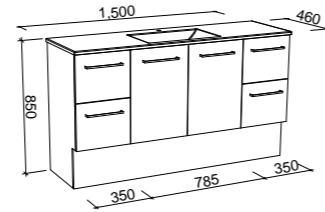

CABINET WITH	SKU	RRP
Regal Mineral Composite Top	CAR-V-1500-C-REG-F	$3,315
Alpha Ceramic Top	CAR-V-1500-C-APH-F	$3,426
Haven Dolomite Top	CAR-V-1500-C-HVN-F	$3,315
Quest Dolomite Top	CAR-V-1500-C-QUE-F	$3,315
Grand Mineral Composite Top	CAR-V-1500-C-GND-F	$3,588
No Top	CAR-VCO-1500-C-X-F	$2,215