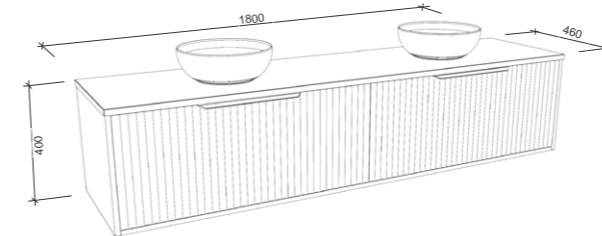

ELWOOD 1800mm DOUBLE BOWL

Wall Hung

CABINET WITH	SKU	RRP
20mm SilkSurface Top with White Gloss Above Counter Ceramic Basin	ELW-V-1800-D-SSA-W	$3,834
20mm SilkSurface Top with White Gloss Under Counter Ceramic Basin	ELW-V-1800-D-SSU-W	$4,084
20mm Caesarstone Top with White Gloss Above Counter Ceramic Basin	ELW-V-1800-D-STA-W	$4,442
20mm Caesarstone Top with White Gloss Under Counter Ceramic Basin	ELW-V-1800-D-STU-W	$4,726
No Top	ELW-VCO-1800-D-X-W	$1,895

NOTE: Woodgrain finishes available only in Coastal Oak, Prime Oak and Bottega Oak. Handles only available in 350mm Loft, Ova or Wave Handles.