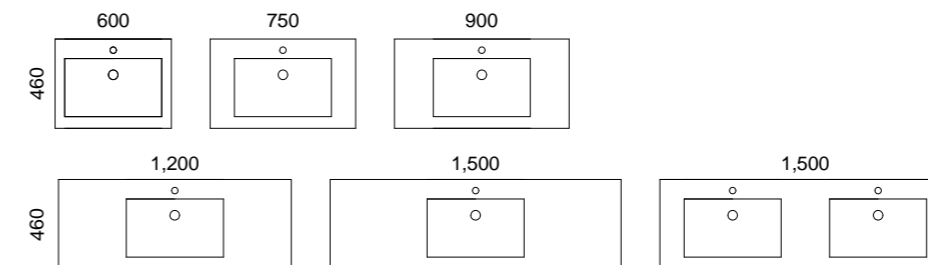

02.

03.

[01.] Ainsworth Vanity 1200mm | AIN-V-1200-C-SSA-W | $3,525 Florentine Walnut Cabinet with Lapis Salt SilkSurface Top and White Gloss Addison Inset Ceramic Basin **[02.] Ainsworth Vanity 750mm** | AIN-V-750-C-SSA-W | $2,917 Light Grey Satin Cabinet with Grigio Stone SilkSurface Top and Black Matt Feather Ceramic Basin | Shown with Basin Colour Upgrade | UPG-OPT-BASCOLOUR | ADD $144 **[03.] Ainsworth Vanity 1500mm** | AIN-V-1500-D-SSA-W | $4,436 Tassie Oak Cabinet with Carrara SilkSurface Top and White Gloss Myrtle Ceramic Basins **Please refer to pricelist pages for all available options.**