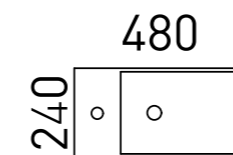

Lottie

S SILVER INCLUSIONS

Although petite, the Lottie has convenient side access shelves to maximise storage in even your smallest bathroom.
Available in wall hung and floor standing.

- Top options include:
  - 140mm integrated top - Liberty

02.