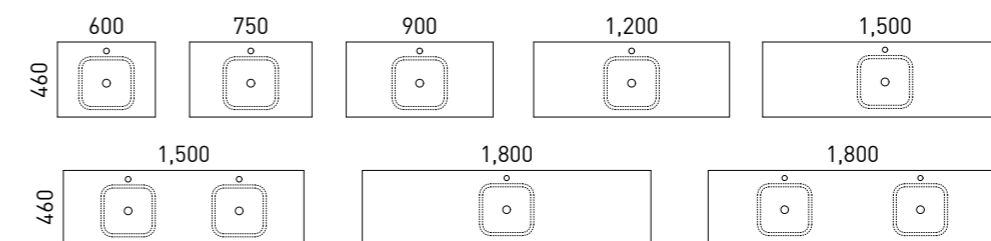

[01.] Delaware Vanity 1200mm | DEL-V-1200-C-LMA-W | $2,099 Boston Oak Cabinet with Laminate Top and White Gloss Myrtle Basin **[02.] Delaware Vanity 1500mm** | DEL-V-1500-C-LMA-F | $3,081 Tassie Oak Cabinet with Laminate Top and White Gloss Enchant Ceramic Basin **[03.] Delaware Vanity 1800mm** | DEL-V-1800-D-LMA-W | $2,821 Prime Oak Cabinet with Laminate Top and White Gloss Allure Ceramic Basins **[04.] Delaware Vanity 900mm** | DEL-V-900-C-LMA-W | $1,571 Perugian Walnut Cabinet with Laminate Top and White Gloss Allure Ceramic Basin **Please refer to pricelist pages for all available options.**

NOTE: Laminate top not available in painted finishes. Standard woodgrain finishes available in matt laminate only on top.