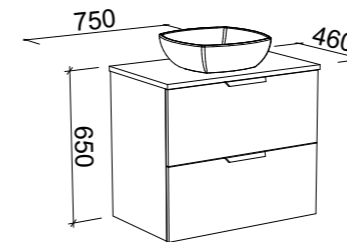

SUTHERLAND HOUSE 750mm

Wall Hung

CABINET WITH	SKU	RRP
20mm SilkSurface Top with White Gloss Above Counter Ceramic Basin	SHC-V-750-C-SSA-W	$2,932
20mm SilkSurface Top with White Gloss Under Counter Ceramic Basin	SHC-V-750-C-SSU-W	$2,932
20mm Caesarstone Top with White Gloss Above Counter Ceramic Basin	SHC-V-750-C-STA-W	$3,083
20mm Caesarstone Top with White Gloss Under Counter Ceramic Basin	SHC-V-750-C-STU-W	$3,367
No Top	SHC-VCO-750-C-X-W	$1,891

On Legs