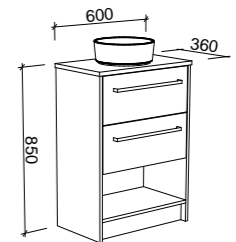

CABINET WITH	SKU	RRP
Urban Ceramic Top	KAR-V-600-C-URB-F	$1,849
20mm SilkSurface Top with White Gloss Above Counter Ceramic Basin	KAR-V-600-C-SSA-F	$2,165
20mm SilkSurface Top with White Gloss Ceramic Mini Under Counter Basin	KAR-V-600-C-SSU-F	$2,165
20mm Caesarstone Top with White Gloss Above Counter Ceramic Basin	KAR-V-600-C-STA-F	$2,191
20mm Caesarstone Top with White Gloss Mini Under Counter Ceramic Basin	KAR-V-600-C-STU-F	$2,191
No Top	KAR-VCO-600-C-X-F	$1,363

NOTE: See pages 264 - 270 for selected small space basins for the Karlie.