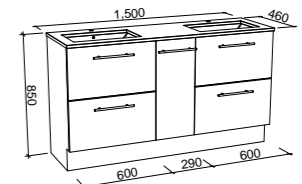

Floor Standing

CABINET WITH	SKU	RRP
20mm SilkSurface Top with White Gloss Above Counter Ceramic Basin	MAR-V-1500-D-SSA-W	$3,660
20mm SilkSurface Top with White Gloss Under Counter Ceramic Basin	MAR-V-1500-D-SSU-W	$3,660
20mm Caesarstone Top with White Gloss Above Counter Ceramic Basin	MAR-V-1500-D-STA-W	$3,827
20mm Caesarstone Top with White Gloss Under Counter Ceramic Basin	MAR-V-1500-D-STU-W	$4,394
No Top	MAR-VCO-1500-D-X-W	$1,897

CABINET WITH	SKU	RRP
20mm SilkSurface Top with White Gloss Above Counter Ceramic Basin	MAR-V-1500-D-SSA-F	$3,791
20mm SilkSurface Top with White Gloss Under Counter Ceramic Basin	MAR-V-1500-D-SSU-F	$3,791
20mm Caesarstone Top with White Gloss Above Counter Ceramic Basin	MAR-V-1500-D-STA-F	$3,957
20mm Caesarstone Top with White Gloss Under Counter Ceramic Basin	MAR-V-1500-D-STU-F	$4,524
No Top	MAR-VCO-1500-D-X-F	$2,039