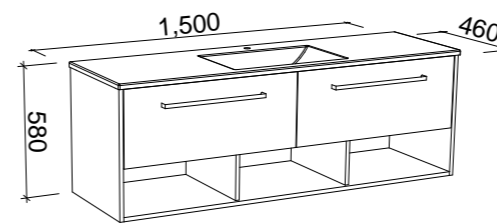

Kansas

G GOLD INCLUSIONS

KANSAS 1200mm DOUBLE BOWL

Wall Hung

CABINET WITH	SKU	RRP
Alpha Ceramic Top	KAN-V-1200-D-APH-W	\$2,810
No Top	KAN-VCO-1200-D-X-W	\$1,638

KANSAS 1500mm SINGLE BOWL

Wall Hung

CABINET WITH	SKU	RRP
Alpha Ceramic Top	KAN-V-1500-C-APH-W	\$3,419
Regal Mineral Composite Top	KAN-V-1500-C-REG-W	\$3,078
Haven Matt Dolomite Top	KAN-V-1500-C-HVN-W	\$3,078
Quest Gloss Dolomite Top	KAN-V-1500-C-QUE-W	\$3,078
20mm SilkSurface Top with White Gloss Above Counter Ceramic Basin	KAN-V-1500-C-SSA-W	\$3,650
20mm SilkSurface Top with White Gloss Under Counter Ceramic Basin	KAN-V-1500-C-SSU-W	\$3,650
20mm Caesarstone Top with White Gloss Above Counter Ceramic Basin	KAN-V-1500-C-STA-W	\$3,781
20mm Caesarstone Top with White Gloss Under Counter Ceramic Basin	KAN-V-1500-C-STU-W	\$4,065
No Top	KAN-VCO-1500-C-X-W	\$2,001