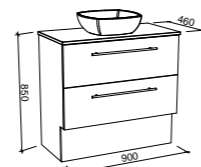

Floor Standing

CABINET WITH	SKU	RRP
20mm SilkSurface Top with White Gloss Above Counter Ceramic Basin	OXB-V-900-C-SSA-F	$2,903
20mm SilkSurface Top with White Gloss Under Counter Ceramic Basin	OXB-V-900-C-SSU-F	$2,903
20mm Caesarstone Top with White Gloss Above Counter Ceramic Basin	OXB-V-900-C-STA-F	$3,075
20mm Caesarstone Top with White Gloss Under Counter Ceramic Basin	OXB-V-900-C-STU-F	$3,359
No Top	OXB-VCO-900-C-X-F	$1,795

Oxbow

G GOLD INCLUSIONS