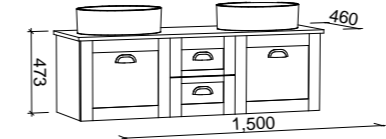

VICTORIA 1500mm DOUBLE BOWL

Wall Hung

CABINET WITH	SKU	RRP
Alpha Ceramic Top	VIC-V-1500-D-APH-W	$3,271
20mm SilkSurface Top with White Gloss Above Counter Ceramic Basin	VIC-V-1500-D-SSA-W	$3,557
20mm SilkSurface Top with White Gloss Under Counter Ceramic Basin	VIC-V-1500-D-SSU-W	$3,557
20mm Caesarstone Top with White Gloss Above Counter Ceramic Basin	VIC-V-1500-D-STA-W	$4,554
20mm Caesarstone Top with White Gloss Under Counter Ceramic Basin	VIC-V-1500-D-STU-W	$5,125
60mm SilkSurface Freedom Top with White Gloss Above Counter Ceramic Basin	VIC-V-1500-D-FRA-W	$3,982
60mm SilkSurface Freedom Top with White Gloss Under Counter Ceramic Basin	VIC-V-1500-D-FRU-W	$3,982
No Top	VIC-VCO-1500-D-X-W	$2,496