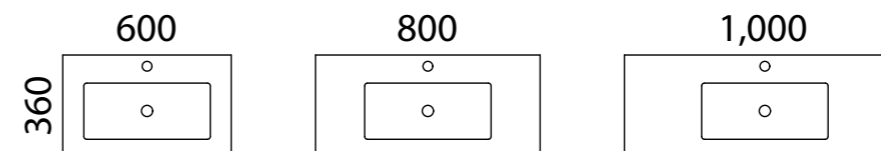

[01.] Florida Ensuite Vanity 1000mm | FLOE-V-1000-C-URB-W | $1,190 Rural Oak Cabinet with Urban Ceramic Top | Shown with Under Cabinet Vanity Lighting | LED-L-UNDERCAB-V | ADD $391 [02.] Florida Ensuite Vanity 600mm | FLOE-V-600-C-URB-W | $837 White Satin Cabinet with Urban Ceramic Top [03.] Florida Ensuite Vanity 800mm | FLOE-V-800-C-URB-W | $1,016 Notoia Walnut Cabinet with Urban Ceramic Top Please refer to pricelist pages for all available options.