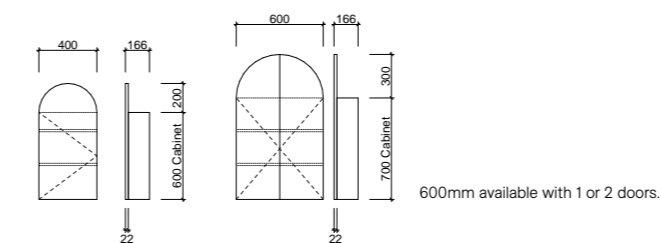

[01.] Church Shaving Cabinet 600mm | CHU-SC-600-S-G | $1,052 Olive Satin Cabinet **Church Platinum Shaving Cabinet 600mm** | CHU-SC-600-S-P | $1,106 **[02.] Church Shaving Cabinet 600mm** | CHU-SC-600-S-G | $1,052 each Grey Beige Satin Cabinet **Church Platinum Shaving Cabinet 600mm** | CHU-SC-600-S-P | $1,106 each **[03.] Church Shaving Cabinet 400mm** | CHU-SC-400-S-G | $963 each Classic Oak Cabinet **Church Platinum Shaving Cabinet 400mm** | CHU-SC-400-S-P | $1,003 each **[04.] Church Shaving Cabinet 600mm** | CHU-SC-600-D-G | $1,052 each White Satin Cabinet **Church Platinum Shaving Cabinet 600mm** | CHU-SC-600-D-P | $1,106 each **Please refer to pricelist pages for all available options.**