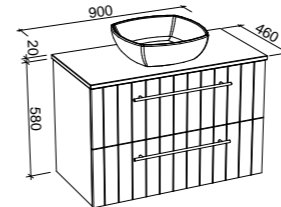

HENLEY 900mm

Wall Hung

CABINET WITH	SKU	RRP
20mm SilkSurface Top with White Gloss Above Counter Ceramic Basin	HEN-V-900-C-SSA-W	$3,075
20mm SilkSurface Top with White Gloss Under Counter Ceramic Basin	HEN-V-900-C-SSU-W	$3,075
20mm Caesarstone Top with White Gloss Above Counter Ceramic Basin	HEN-V-900-C-STA-W	$3,247
20mm Caesarstone Top with White Gloss Under Counter Ceramic Basin	HEN-V-900-C-STU-W	$3,531
No Top	HEN-VCO-900-C-X-W	$1,953

Floor Standing