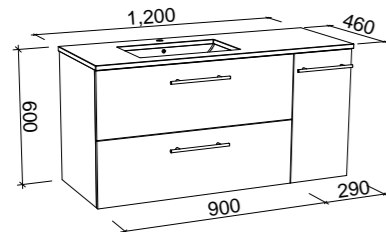

MARSHALL 1200mm

Wall Hung