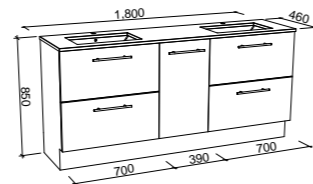

CABINET WITH	SKU	RRP
20mm SilkSurface Top with White Gloss Above Counter Ceramic Basin	MAR-V-1800-D-SSA-F	$4,012
20mm SilkSurface Top with White Gloss Under Counter Ceramic Basin	MAR-V-1800-D-SSU-F	$4,012
20mm Caesarstone Top with White Gloss Above Counter Ceramic Basin	MAR-V-1800-D-STA-F	$4,524
20mm Caesarstone Top with White Gloss Under Counter Ceramic Basin	MAR-V-1800-D-STU-F	$5,090
No Top	MAR-VCO-1800-D-X-F	$2,170

Floor Standing