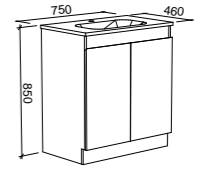

CABINET WITH	SKU	RRP
Haven Matt Dolomite Top	RKF-V-750-C-HVN-F	$1,130
Quest Gloss Dolomite Top	RKF-V-750-C-QUE-F	$1,130
No Top	RKF-VCO-750-C-X-F	$767

Floor Standing