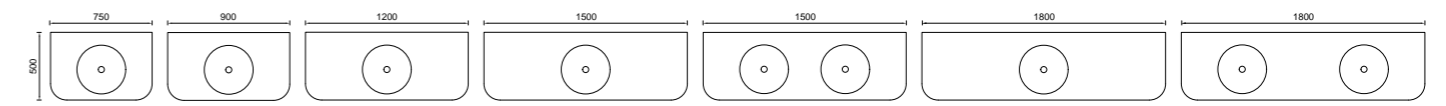

04. Apollo Woodgrain Fluting

05. Dockland Woodgrain Fluting

[01.] Santos Vanity 900mm | SAN-V-900-C-SSA-W | $2,550 Olive Satin Cabinet with Canvas Mist SilkSurface Top and White Matt Allure Dimple Ceramic Basin | Shown with Basin Colour Upgrade | UPG-OPT-BASCOLOUR | ADD $144 | Shown with Under Cabinet Vanity Lighting | LED-L-UNDERCAB-V | ADD $391 **[02.] Santos Vanity 1500mm** | SAN-V-1500-D-SSA-W | $3,780 Olive Satin Cabinet with Bianco Pearl SilkSurface Top and White Gloss Oval Flute Ceramic Basins | Shown with Under Cabinet Vanity Lighting | LED-L-UNDERCAB-V | ADD $391 **[03.] Santos Vanity 1800mm** | SAN-V-1800-D-SSA-W | $4,160 Light Pistachio Satin Cabinet with Grigio Stone SilkSurface Top and Brushed Gold Luxe Stainless Steel Basins | Shown with Basin Colour Upgrade | UPG-OPT-STAINLESS | ADD $354 per basin **[04.] Santos Vanity 750mm** | SAN-V-750-C-SSA-W | $2,380 Prime Oak Cabinet with Storm Cloud SilkSurface Top and White Gloss Allure Ceramic Basin **[05.] Santos Vanity 1500mm** | SAN-V-1500-D-SSA-W | $3,780 Coastal Oak Cabinet with Bianco Pearl SilkSurface Top and White Gloss Oval Flute Ceramic Basins | Shown with Under Cabinet Vanity Lighting | LED-L-UNDERCAB-V | ADD $391 **Please refer to pricelist pages for all available options.**

NOTE: Custom under counter basins must be less than 150mm high. Included is space saver plumbing kit to hide plumbing behind drawers.