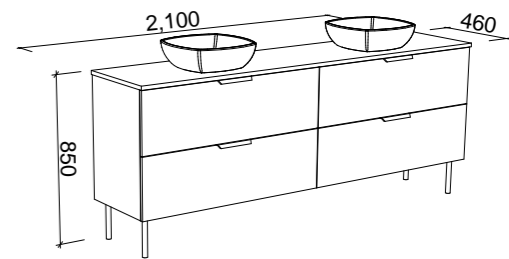

On Legs

CABINET WITH	SKU	RRP
20mm SilkSurface Top with White Gloss Above Counter Ceramic Basin	SHC-V-2100-D-SSA-W	$6,193
20mm SilkSurface Top with White Gloss Under Counter Ceramic Basin	SHC-V-2100-D-SSU-W	$6,193
20mm Caesarstone Top with White Gloss Above Counter Ceramic Basin	SHC-V-2100-D-STA-W	$6,054
20mm Caesarstone Top with White Gloss Under Counter Ceramic Basin	SHC-V-2100-D-STU-W	$6,622
No Top	SHC-VCO-2100-D-X-W	$3,450

CABINET WITH	SKU	RRP
20mm SilkSurface Top with White Gloss Above Counter Ceramic Basin	SHC-V-2100-D-SSA-L	$6,288
20mm SilkSurface Top with White Gloss Under Counter Ceramic Basin	SHC-V-2100-D-SSU-L	$6,288
20mm Caesarstone Top with White Gloss Above Counter Ceramic Basin	SHC-V-2100-D-STA-L	$6,234
20mm Caesarstone Top with White Gloss Under Counter Ceramic Basin	SHC-V-2100-D-STU-L	$6,802
No Top	SHC-VCO-2100-D-X-L	$3,630