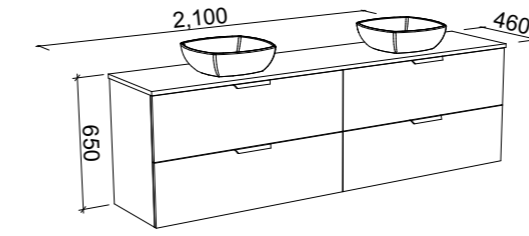

SUTHERLAND HOUSE 2100mm DOUBLE BOWL

Wall Hung