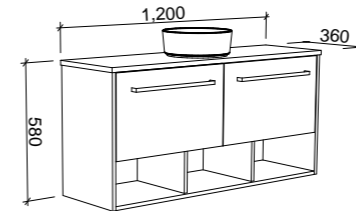

Karlie

G GOLD INCLUSIONS

KARLIE 1000mm

Wall Hung

CABINET WITH	SKU	RRP
Urban Ceramic Top	KAR-V-1000-C-URB-W	\$2,202
No Top	KAR-VCO-1000-C-X-W	\$1,506

KARLIE 1200mm

Wall Hung

CABINET WITH	SKU	RRP
20mm SilkSurface Top with White Gloss Above Counter Ceramic Basin	KAR-V-1200-C-SSA-W	\$2,874
20mm SilkSurface Top with White Gloss Ceramic Mini Under Counter Basin	KAR-V-1200-C-SSU-W	\$2,874
20mm Caesarstone Top with White Gloss Above Counter Ceramic Basin	KAR-V-1200-C-STA-W	\$3,181
20mm Caesarstone Top with White Gloss Mini Under Counter Ceramic Basin	KAR-V-1200-C-STU-W	\$3,181
No Top	KAR-VCO-1200-C-X-W	\$1,638