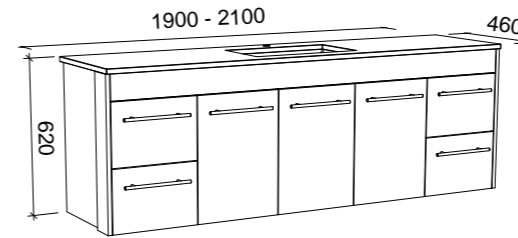

WALL TO WALL 1900mm - 2100mm SINGLE BOWL (Nominate the exact size you require when ordering)

Wall Hung