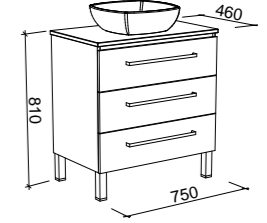

CABINET WITH	SKU	RRP
20mm SilkSurface Top with White Gloss Above Counter Ceramic Basin	ASH-V-750-C-SSA-L	$3,483
20mm Caesarstone Top with White Gloss Above Counter Ceramic Basin	ASH-V-750-C-STA-L	$3,483
No Top	ASH-VCO-750-C-X-L	$2,292