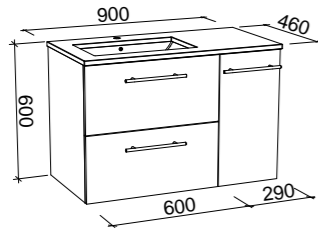

Marshall

G GOLD INCLUSIONS

MARSHALL 900mm

Wall Hung