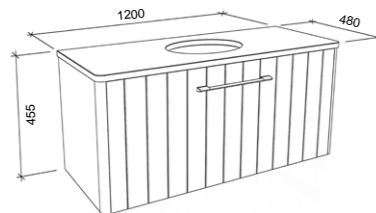

SABA 1200mm

Wall Hung

CABINET WITH	SKU	RRP
20mm SilkSurface Top with White Gloss Above Counter Ceramic Basin	SAB-V-1200-C-SSA-W	$2,446
20mm SilkSurface Top with White Gloss Under Counter Ceramic Basin	SAB-V-1200-C-SSU-W	$2,721
No Top	SAB-VCO-1200-C-X-W	$1,336