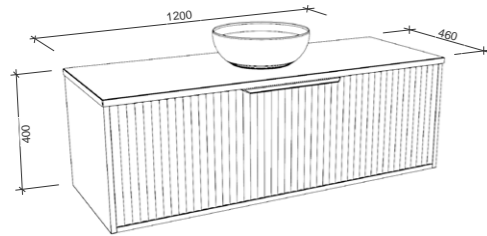

ELWOOD 1200mm

Wall Hung

CABINET WITH	SKU	RRP
20mm SilkSurface Top with White Gloss Above Counter Ceramic Basin	ELW-V-1200-C-SSA-W	$2,511
20mm SilkSurface Top with White Gloss Under Counter Ceramic Basin	ELW-V-1200-C-SSU-W	$2,661
20mm Caesarstone Top with White Gloss Above Counter Ceramic Basin	ELW-V-1200-C-STA-W	$2,842
20mm Caesarstone Top with White Gloss Under Counter Ceramic Basin	ELW-V-1200-C-STU-W	$3,126
No Top	ELW-VCO-1200-C-X-W	$1,252