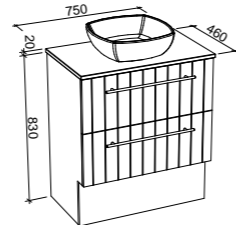

CABINET WITH	SKU	RRP
20mm SilkSurface Top with White Gloss Above Counter Ceramic Basin	HEN-V-750-C-SSA-F	$2,906
20mm SilkSurface Top with White Gloss Under Counter Ceramic Basin	HEN-V-750-C-SSU-F	$2,906
20mm Caesarstone Top with White Gloss Above Counter Ceramic Basin	HEN-V-750-C-STA-F	$3,057
20mm Caesarstone Top with White Gloss Under Counter Ceramic Basin	HEN-V-750-C-STU-F	$3,341
No Top	HEN-VCO-750-C-X-F	$2,031

Henley

G GOLD INCLUSIONS