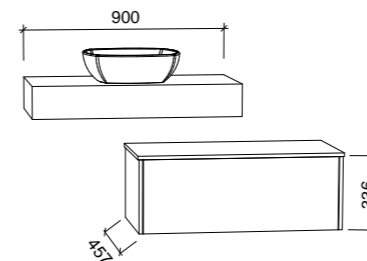

MILAN 900mm

Wall Hung

CABINET WITH	SKU	RRP
Complete Unit Including White Gloss Ceramic Above Counter Basin, Laminate Slab Top and Cabinet	MIL-V-900-C-LMA-W	$2,998
Complete Unit Including White Gloss Ceramic Above Counter Basin, SilkSurface Top and Cabinet	MIL-V-900-C-BAA-W	$3,136
Wall Hung Cabinet Only	MIL-VCO-900-C-X-W	$1,616
Laminated Slab Top and Basin Only 900 x 460 x 140 with mounting brackets Incl. White Gloss Ceramic Above Counter Basin	LMA-ST-900-140-460-C	$1,700
SilkSurface Top and Basin Only 900 x 460 x 140 with mounting brackets Incl. White Gloss Ceramic Above Counter Basin	BAA-ST-900-140-460-C	$1,643