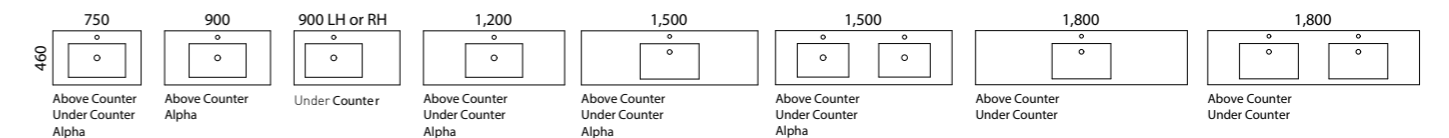

Available in wall hung and floor standing.

- Top options include:
 - 20mm integrated tops - Alpha*
 - 20mm SilkSurface or Caesarstone slab top with above or under counter basin/s
 - 60mm SilkSurface Freedom top with above or under counter basin/s
- Cabinet options include:
 - Painted only