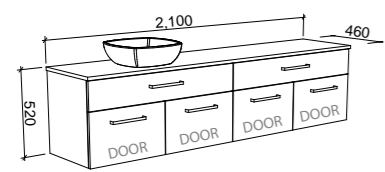

TAYLOR 2100mm SINGLE BOWL

Wall Hung

CABINET WITH	SKU	RRP
20mm SilkSurface Top with White Gloss Above Counter Ceramic Basin Left-hand Offset	TAY-V-2100-L-SSA-W	$3,618
20mm Caesarstone Top with White Gloss Above Counter Ceramic Basin Left-hand Offset	TAY-V-2100-L-STA-W	$4,280
No Top Left-hand Offset	TAY-VCO-2100-L-X-W	$1,654