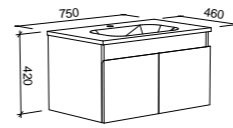

Rockford

S SILVER INCLUSIONS

ROCKFORD 750mm

Wall Hung

CABINET WITH	SKU	RRP
Haven Matt Dolomite Top	RKF-V-750-C-HVN-W	\$1,025
Quest Gloss Dolomite Top	RKF-V-750-C-QUE-W	\$1,025
No Top	RKF-VCO-750-C-X-W	\$661