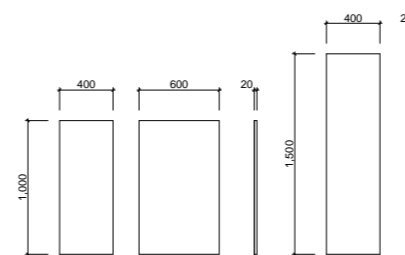

[01.] Jazz Mirror 600mm | JZZ-M-600-1000 | $501 each [02.] Jazz Mirror 400mm | JZZ-M-400-1500 | $609 [03.] Jazz Mirror 600mm | JZZ-M-600-1000 | $501 Please refer to pricelist pages for all available options.