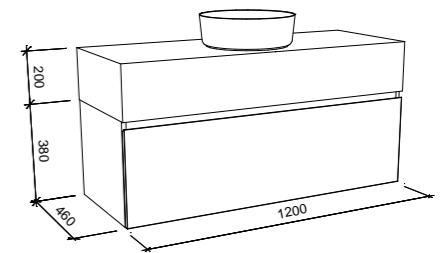

KINGSLEY 1200mm

Wall Hung

CABINET WITH	SKU	RRP
Alpha Ceramic Top	KIN-V-1200-C-APH-W	$1,674
Regal Mineral Composite Top	KIN-V-1200-C-REG-W	$1,674
Stadium Mineral Composite Top	KIN-V-1200-C-STD-W	$1,674
Haven Matt Dolomite Top	KIN-V-1200-C-HVN-W	$1,674
Quest Gloss Dolomite Top	KIN-V-1200-C-QUE-W	$1,674
20mm SilkSurface Top with Above Counter White Gloss Ceramic Basin	KIN-V-1200-C-SSA-W	$2,260
20mm SilkSurface Top with Under Counter White Gloss Ceramic Basin	KIN-V-1200-C-SSU-W	$2,529
20mm Caesarstone Top with Above Counter White Gloss Ceramic Basin	KIN-V-1200-C-STA-W	$2,567
20mm Caesarstone Top with Under Counter White Gloss Ceramic Basin	KIN-V-1200-C-STU-W	$2,803
60mm SilkSurface Freedom Top with Above Counter White Gloss Ceramic Basin	KIN-V-1200-C-FRA-W	$2,483
60mm SilkSurface Freedom Top with Under Counter White Gloss Ceramic Basin	KIN-V-1200-C-FRU-W	$2,718
200mm SilkSurface Box Top with Above Counter White Gloss Ceramic Basin	KIN-V-1200-C-BXA-W	$3,446
200mm SilkSurface Box Top with Under Counter White Gloss Ceramic Basin	KIN-V-1200-C-BXU-W	$3,446
No Top	KIN-VCO-1200-C-X-W	$979