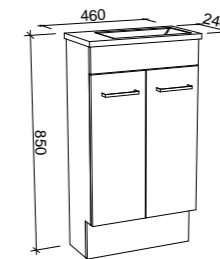

CABINET WITH	SKU	RRP
Ensuite Mineral Composite Top Left-hand Offset	ENS-V-460-L-ENS-F	$967
No Top Left-hand Offset	ENS-VCO-460-L-X-F	$750

On Legs