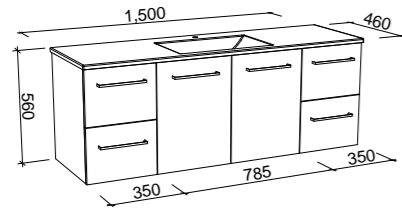

Carlo

G GOLD INCLUSIONS

CARLO 1500mm SINGLE BOWL

Wall Hung

CABINET WITH	SKU	RRP
Regal Mineral Composite Top	CAR-V-1500-C-REG-W	\$3,079
Alpha Ceramic Top	CAR-V-1500-C-APH-W	\$3,170
Haven Dolomite Top	CAR-V-1500-C-HVN-W	\$3,079
Quest Dolomite Top	CAR-V-1500-C-QUE-W	\$3,079
Grand Mineral Composite Top	CAR-V-1500-C-GND-W	\$3,331
No Top	CAR-VCO-1500-C-X-W	\$1,975