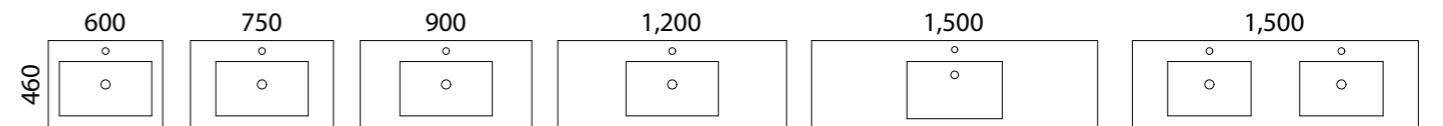

[01.] Indiana Vanity 1500mm | IND-V-1500-D-APH-W | $3,341 Perugian Walnut Cabinet with Alpha Ceramic Top | Shown with Under Cabinet Vanity Lighting | LED-L-UNDERCAB-V | ADD $391 **[02.] Indiana Vanity 600mm** | IND-V-600-C-APH-W | $840 Light Grey Satin Cabinet with Alpha Ceramic Top **[03.] Indiana Vanity 600mm** | IND-V-600-C-APH-W | $840 Classic Oak Cabinet with Alpha Ceramic Top **[04.] Indiana Vanity 1200mm** | IND-V-1200-C-APH-W | $1,535 Rural Oak Cabinet with Alpha Ceramic Top **[05.] Indiana Vanity 900mm** | IND-V-900-C-APH-F | $1,447 White Satin Cabinet with Alpha Ceramic Top **Please refer to pricelist pages for all available options.**