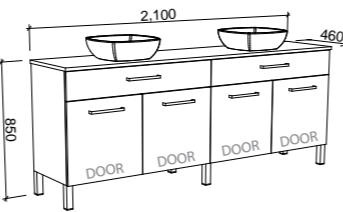

On Legs

CABINET WITH	SKU	RRP
20mm SilkSurface Top with White Gloss Above Counter Ceramic Basin	TAY-V-2100-D-SSA-L	$4,453
20mm Caesarstone Top with White Gloss Above Counter Ceramic Basin	TAY-V-2100-D-STA-L	$5,086
No Top	TAY-VCO-2100-D-X-L	$2,250

Theo

S SILVER INCLUSIONS