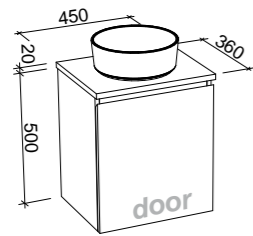

Billie

G GOLD INCLUSIONS

BILLIE 450mm

Wall Hung

CABINET WITH	SKU	RRP
20mm SilkSurface Top with White Gloss Above Counter Ceramic Basin	BIL-V-450-C-SSA-W	$1,552
20mm Caesarstone Top with White Gloss Above Counter Ceramic Basin	BIL-V-450-C-STA-W	$1,578
No Top	BIL-VCO-450-C-X-W	$727

NOTE: Please confirm hinge side when ordered.