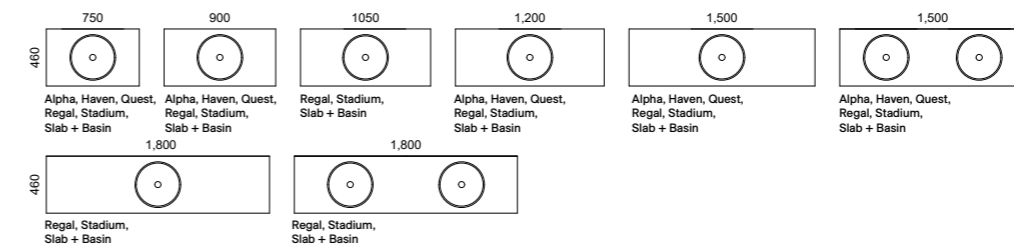

[01.] Kingsley Vanity 1500mm | KIN-V-1500-D-STD-W | $4,083 Florentine Walnut Cabinet with Stadium Mineral Composite Top | Shown with Under Cabinet Vanity Lighting | LED-L-UNDERCAB-V | ADD $391 **[02.] Kingsley Vanity 750mm** | KIN-V-750-C-HVN-W | $1,843 Boston Oak Cabinet with Haven Matt Dolomite Top **[03.] Kingsley Vanity 1200mm** | KIN-V-1200-C-SSA-W | $2,260 Prime Oak Cabinet with Grigio Stone SilkSurface Top and White Gloss Allure Arrow Basin **[04.] Kingsley Vanity 900mm** | KIN-V-900-C-BXU-W | $2,509 Light Grey Satin Cabinet with Grigio Stone Box SilkSurface Top and White Gloss Allure Under Counter Ceramic Basin | Shown with Cabinet Front Upgrade | ROU-OPT-APOLLO | ADD $176 | Shown with Under Cabinet Vanity Lighting | LED-L-UNDERCAB-V | ADD $391 **Please refer to pricelist pages for all available options.**

*Selected sizes. See page 258 for Vanity Top Collection.