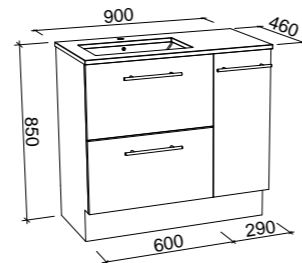

Floor Standing

CABINET WITH	SKU	RRP
20mm SilkSurface Top with White Gloss Above Counter Ceramic Basin Left-hand Offset	MAR-V-900-L-SSA-W	$2,620
20mm SilkSurface Top with White Gloss Under Counter Ceramic Basin Left-hand Offset	MAR-V-900-L-SSU-W	$2,620
20mm Caesarstone Top with White Gloss Above Counter Ceramic Basin Left-hand Offset	MAR-V-900-L-STA-W	$2,777
20mm Caesarstone Top with White Gloss Under Counter Ceramic Basin Left-hand Offset	MAR-V-900-L-STU-W	$3,060
No Top Left-hand Offset	MAR-VCO-900-L-X-W	$1,527

CABINET WITH	SKU	RRP
20mm SilkSurface Top with White Gloss Above Counter Ceramic Basin Left-hand Offset	MAR-V-900-L-SSA-F	$2,704
20mm SilkSurface Top with White Gloss Under Counter Ceramic Basin Left-hand Offset	MAR-V-900-L-SSU-F	$2,704
20mm Caesarstone Top with White Gloss Above Counter Ceramic Basin Left-hand Offset	MAR-V-900-L-STA-F	$2,861
20mm Caesarstone Top with White Gloss Under Counter Ceramic Basin Left-hand Offset	MAR-V-900-L-STU-F	$3,144
No Top Left-hand Offset	MAR-VCO-900-L-X-F	$1,618

NOTE: Available with offset bowl above drawers only. Right-hand offset also available. Order by replacing -L- with -R- in the relevant SKU.