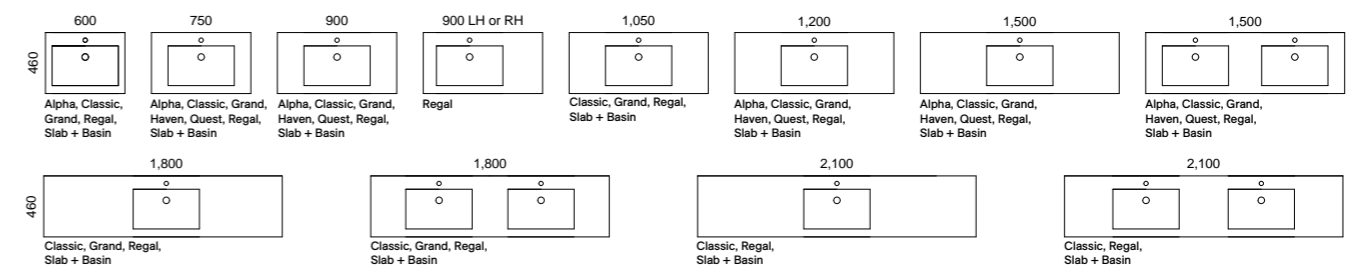

Available in wall hung, floor standing and on legs

- Top options include:
 - 20mm integrated tops - Alpha*, Classic* Regal*, Haven* or Quest*
 - 70mm integrated top - Grand*
 - 20mm SilkSurface or Caesarstone slab top with above or under counter basin/s