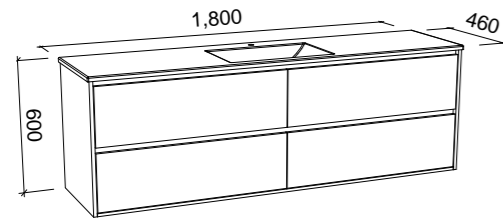

Grange

G GOLD INCLUSIONS

GRANGE 1800mm SINGLE BOWL

Wall Hung

CABINET WITH	SKU	RRP
Regal Mineral Composite Top	GRA-V-1800-C-REG-W	$3,882
20mm SilkSurface Top with White Gloss Above Counter Ceramic Basin	GRA-V-1800-C-SSA-W	$4,210
20mm SilkSurface Top with White Gloss Under Counter Ceramic Basin	GRA-V-1800-C-SSU-W	$4,210
20mm Caesarstone Top with White Gloss Above Counter Ceramic Basin	GRA-V-1800-C-STA-W	$4,710
20mm Caesarstone Top with White Gloss Under Counter Ceramic Basin	GRA-V-1800-C-STU-W	$5,462
No Top	GRA-VCO-1800-C-X-W	$2,493

Floor Standing