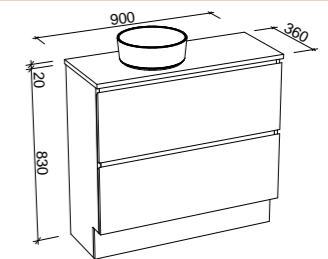

Floor Standing

CABINET WITH	SKU	RRP
20mm SilkSurface Top with White Gloss Above Counter Ceramic Basin Left-hand Offset	BIL-V-900-L-SSA-F	$2,756
20mm SilkSurface Top with White Gloss Mini Under Counter Basin Left-hand Offset	BIL-V-900-L-SSU-F	$2,756
20mm Caesarstone Top with White Gloss Above Counter Ceramic Basin Left-hand Offset	BIL-V-900-L-STA-F	$2,919
20mm Caesarstone Top with White Gloss Mini Under Counter Basin Left-hand Offset	BIL-V-900-L-STU-F	$3,187
No Top Left-hand Offset	BIL-VCO-900-L-X-F	$1,581