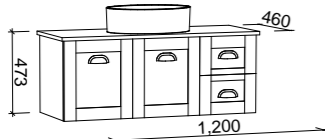

VICTORIA 1200mm

Wall Hung

CABINET WITH	SKU	RRP
Alpha Ceramic Top	VIC-V-1200-C-APH-W	$2,503
20mm SilkSurface Top with White Gloss Above Counter Ceramic Basin	VIC-V-1200-C-SSA-W	$2,807
20mm SilkSurface Top with White Gloss Under Counter Ceramic Basin	VIC-V-1200-C-SSU-W	$2,807
20mm Caesarstone Top with White Gloss Above Counter Ceramic Basin	VIC-V-1200-C-STA-W	$3,093
20mm Caesarstone Top with White Gloss Under Counter Ceramic Basin	VIC-V-1200-C-STU-W	$3,380
60mm SilkSurface Freedom Top with White Gloss Above Counter Ceramic Basin	VIC-V-1200-C-FRA-W	$3,044
60mm SilkSurface Freedom Top with White Gloss Under Counter Ceramic Basin	VIC-V-1200-C-FRU-W	$3,044
No Top	VIC-VCO-1200-C-X-W	$2,086

Floor Standing