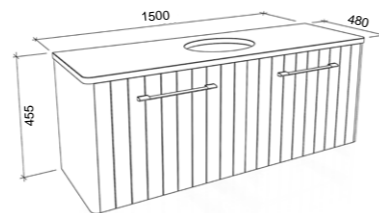

SABA 1500mm SINGLE BOWL

Wall Hung

CABINET WITH	SKU	RRP
20mm SilkSurface Top with White Gloss Above Counter Ceramic Basin	SAB-V-1500-C-SSA-W	$3,228
20mm SilkSurface Top with White Gloss Under Counter Ceramic Basin	SAB-V-1500-C-SSU-W	$3,504
No Top	SAB-VCO-1500-C-X-W	$1,831

Saba

G GOLD INCLUSIONS