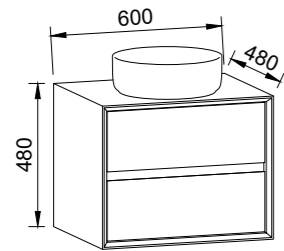

Embrace BY SHAYNNA BLAZE

G GOLD INCLUSIONS

EMBRACE 600mm

Wall Hung

CABINET WITH	SKU	RRP
20mm SilkSurface Top with White Gloss Above Counter Ceramic Basin	EMB-V-600-C-SSA-W	\$3,583

EMBRACE 750mm

Wall Hung

CABINET WITH	SKU	RRP
20mm SilkSurface Top with White Gloss Above Counter Ceramic Basin	EMB-V-750-C-SSA-W	\$3,750