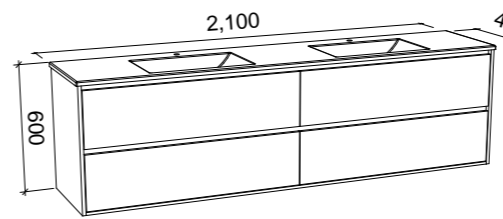

GRANGE 2100mm DOUBLE BOWL

Wall Hung

CABINET WITH	SKU	RRP
Regal Mineral Composite Top	GRA-V-2100-D-REG-W	$5,217
20mm SilkSurface Top with White Gloss Above Counter Ceramic Basin	GRA-V-2100-D-SSA-W	$4,732
20mm SilkSurface Top with White Gloss Under Counter Ceramic Basin	GRA-V-2100-D-SSU-W	$4,732
20mm Caesarstone Top with White Gloss Above Counter Ceramic Basin	GRA-V-2100-D-STA-W	$5,345
20mm Caesarstone Top with White Gloss Under Counter Ceramic Basin	GRA-V-2100-D-STU-W	$5,881
No Top	GRA-VCO-2100-D-X-W	$2,686

Floor Standing