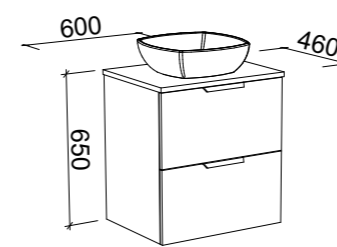

SUTHERLAND HOUSE 600mm

Wall Hung

CABINET WITH	SKU	RRP
20mm SilkSurface Top with White Gloss Above Counter Ceramic Basin	SHC-V-600-C-SSA-W	$2,795
20mm SilkSurface Top with White Gloss Under Counter Ceramic Basin	SHC-V-600-C-SSU-W	$2,795
20mm Caesarstone Top with White Gloss Above Counter Ceramic Basin	SHC-V-600-C-STA-W	$2,835
20mm Caesarstone Top with White Gloss Under Counter Ceramic Basin	SHC-V-600-C-STU-W	$3,119
No Top	SHC-VCO-600-C-X-W	$1,772