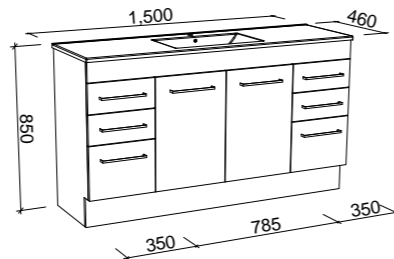

CABINET WITH	SKU	RRP
Alpha Ceramic Top	IND-V-1500-C-APH-F	$3,392
No Top	IND-VCO-1500-C-X-F	$2,053