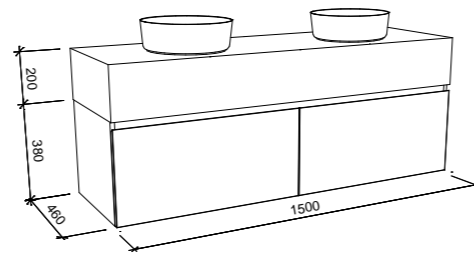

KINGSLEY 1500mm DOUBLE BOWL

Wall Hung

CABINET WITH	SKU	RRP
Alpha Ceramic Top	KIN-V-1500-D-APH-W	$2,794
Regal Mineral Composite Top	KIN-V-1500-D-REG-W	$2,680
Stadium Mineral Composite Top	KIN-V-1500-D-STD-W	$2,680
Haven Matt Dolomite Top	KIN-V-1500-D-HVN-W	$2,680
Quest Gloss Dolomite Top	KIN-V-1500-D-QUE-W	$2,680
20mm SilkSurface Top with Above Counter White Gloss Ceramic Basin	KIN-V-1500-D-SSA-W	$3,211
20mm SilkSurface Top with Under Counter White Gloss Ceramic Basin	KIN-V-1500-D-SSU-W	$3,750
20mm Caesarstone Top with Above Counter White Gloss Ceramic Basin	KIN-V-1500-D-STA-W	$3,341
20mm Caesarstone Top with Under Counter White Gloss Ceramic Basin	KIN-V-1500-D-STU-W	$3,812
60mm SilkSurface Freedom Top with Above Counter White Gloss Ceramic Basin	KIN-V-1500-D-FRA-W	$3,628
60mm SilkSurface Freedom Top with Under Counter White Gloss Ceramic Basin	KIN-V-1500-D-FRU-W	$4,099
200mm SilkSurface Box Top with Above Counter White Gloss Ceramic Basin	KIN-V-1500-D-BXA-W	$4,128
200mm SilkSurface Box Top with Under Counter White Gloss Ceramic Basin	KIN-V-1500-D-BXU-W	$4,128
No Top	KIN-VCO-1500-D-X-W	$1,323

Kingsley

G GOLD INCLUSIONS