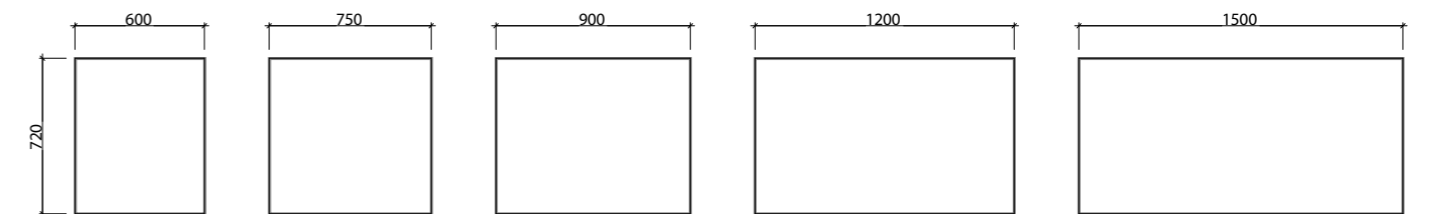

[01.] Georgia Mirror 600mm | GEO-M-600-720 | $404 each [02.] Georgia Mirror 900mm | GEO-M-900-720 | $583 Please refer to pricelist pages for all available options.