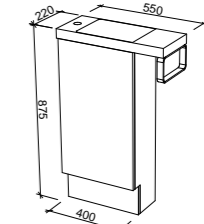

Floor Standing

CABINET WITH	SKU	RRP
Nano Top Left-hand Offset, Left-hand Tap Hole	OSC-V-5540-L-NAN-F	$973
No Top Left-hand Offset	OSC-VCO-400-L-X-F	$611