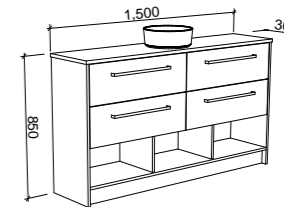

CABINET WITH	SKU	RRP
20mm SilkSurface Top with White Gloss Above Counter Ceramic Basin	KAR-V-1500-C-SSA-F	$4,541
20mm SilkSurface Top with White Gloss Ceramic Mini Under Counter Basin	KAR-V-1500-C-SSU-F	$4,541
20mm Caesarstone Top with White Gloss Above Counter Ceramic Basin	KAR-V-1500-C-STA-F	$4,670
20mm Caesarstone Top with White Gloss Mini Under Counter Ceramic Basin	KAR-V-1500-C-STU-F	$4,670
No Top	KAR-VCO-1500-C-X-F	$2,964