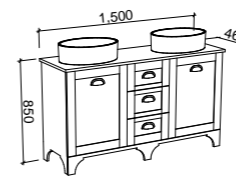

Windsor

G GOLD INCLUSIONS

WINDSOR 1500mm DOUBLE BOWL

Floor Standing

CABINET WITH	SKU	RRP
Alpha Ceramic Top	WIN-V-1500-D-APH-F	\$3,496
20mm SilkSurface Top with White Gloss Above Counter Ceramic Basin	WIN-V-1500-D-SSA-F	\$4,132
20mm SilkSurface Top with White Gloss Under Counter Ceramic Basin	WIN-V-1500-D-SSU-F	\$4,132
20mm Caesarstone Top with White Gloss Above Counter Ceramic Basin	WIN-V-1500-D-STA-F	\$5,074
20mm Caesarstone Top with White Gloss Under Counter Ceramic Basin (2 doors only)	WIN-V-1500-D-STU-F	\$5,358
60mm SilkSurface Freedom Top with White Gloss Above Counter Ceramic Basin	WIN-V-1500-D-FRA-F	\$4,587
60mm SilkSurface Freedom Top with White Gloss Under Counter Ceramic Basin	WIN-V-1500-D-FRU-F	\$4,587
No Top	WIN-VCO-1500-D-X-F	\$3,082