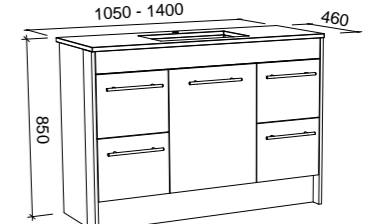

Floor Standing

CABINET WITH	SKU	RRP
20mm SilkSurface Top with White Gloss Above Counter Ceramic Basin	WTW-V-1400-C-SSA-F	$3,993
20mm SilkSurface Top with White Gloss Under Counter Ceramic Basin	WTW-V-1400-C-SSU-F	$3,993
No Top	WTW-VCO-1400-C-X-F	$2,590

NOTE: Ask your builder to measure the exact size they require for building your vanity in between two walls. We will custom make your vanity to the exact size you nominate. Please ensure allowance is made for wall tiles as the width cannot be adjusted after manufacture.