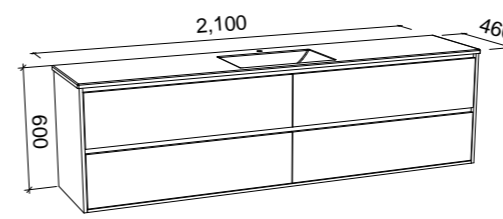

GRANGE 2100mm SINGLE BOWL

Wall Hung

CABINET WITH	SKU	RRP
Regal Mineral Composite Top	GRA-V-2100-C-REG-W	$4,963
20mm SilkSurface Top with White Gloss Above Counter Ceramic Basin	GRA-V-2100-C-SSA-W	$4,499
20mm SilkSurface Top with White Gloss Under Counter Ceramic Basin	GRA-V-2100-C-SSU-W	$4,499
20mm Caesarstone Top with White Gloss Above Counter Ceramic Basin	GRA-V-2100-C-STA-W	$5,141
20mm Caesarstone Top with White Gloss Under Counter Ceramic Basin	GRA-V-2100-C-STU-W	$5,409
No Top	GRA-VCO-2100-C-X-W	$2,698

Floor Standing