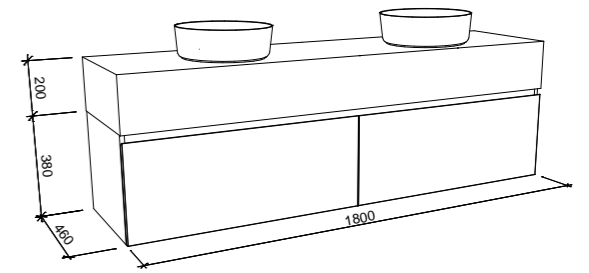

KINGSLEY 1800mm DOUBLE BOWL

Wall Hung

CABINET WITH	SKU	RRP
Regal Mineral Composite Top	KIN-V-1800-D-REG-W	$3,095
Stadium Mineral Composite Top	KIN-V-1800-D-STD-W	$3,095
20mm SilkSurface Top with Above Counter White Gloss Ceramic Basin	KIN-V-1800-D-SSA-W	$3,394
20mm SilkSurface Top with Under Counter White Gloss Ceramic Basin	KIN-V-1800-D-SSU-W	$3,933
20mm Caesarstone Top with Above Counter White Gloss Ceramic Basin	KIN-V-1800-D-STA-W	$3,894
20mm Caesarstone Top with Under Counter White Gloss Ceramic Basin	KIN-V-1800-D-STU-W	$4,365
60mm SilkSurface Freedom Top with Above Counter White Gloss Ceramic Basin	KIN-V-1800-D-FRA-W	$3,867
60mm SilkSurface Freedom Top with Under Counter White Gloss Ceramic Basin	KIN-V-1800-D-FRU-W	$4,338
200mm SilkSurface Box Top with Above Counter White Gloss Ceramic Basin	KIN-V-1800-D-BXA-W	$4,402
200mm SilkSurface Box Top with Under Counter White Gloss Ceramic Basin	KIN-V-1800-D-BXU-W	$4,402
No Top	KIN-VCO-1800-D-X-W	$1,418

Lottie

S SILVER INCLUSIONS