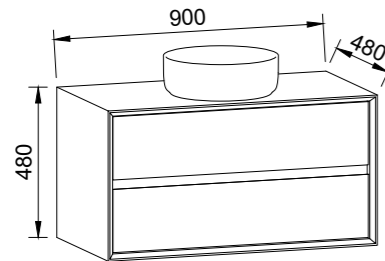

EMBRACE 900mm

Wall Hung

CABINET WITH	SKU	RRP
20mm SilkSurface Top with White Gloss Above Counter Ceramic Basin	EMB-V-900-C-SSA-W	$4,521