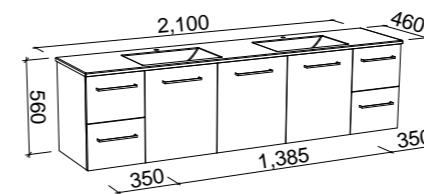

CARLO 2100mm DOUBLE BOWL

Wall Hung

CABINET WITH	SKU	RRP
Regal Mineral Composite Top	CAR-V-2100-D-REG-W	$5,232
No Top	CAR-VCO-2100-D-X-W	$2,505

Floor Standing