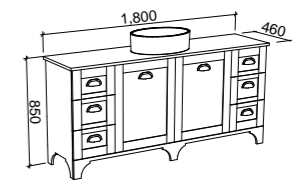

WINDSOR 1800mm SINGLE BOWL

Floor Standing

CABINET WITH	SKU	RRP
20mm SilkSurface Top with White Gloss Above Counter Ceramic Basin	WIN-V-1800-C-SSA-F	$4,451
20mm SilkSurface Top with White Gloss Under Counter Ceramic Basin	WIN-V-1800-C-SSU-F	$4,451
20mm Caesarstone Top with White Gloss Above Counter Ceramic Basin	WIN-V-1800-C-STA-F	$5,652
20mm Caesarstone Top with White Gloss Under Counter Ceramic Basin (2 doors only)	WIN-V-1800-C-STU-F	$5,936
60mm SilkSurface Freedom Top with White Gloss Above Counter Ceramic Basin	WIN-V-1800-C-FRA-F	$4,983
60mm SilkSurface Freedom Top with White Gloss Under Counter Ceramic Basin	WIN-V-1800-C-FRU-F	$4,983
No Top	WIN-VCO-1800-C-X-F	$3,813