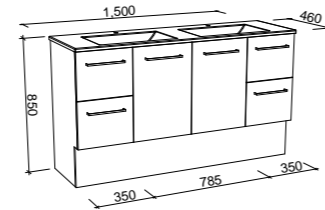

CABINET WITH	SKU	RRP
Regal Mineral Composite Top	CAR-V-1500-D-REG-F	$3,588
Alpha Ceramic Top	CAR-V-1500-D-APH-F	$3,701
Haven Dolomite Top	CAR-V-1500-D-HVN-F	$3,588
Quest Dolomite Top	CAR-V-1500-D-QUE-F	$3,588
Grand Mineral Composite Top	CAR-V-1500-D-GND-F	$3,892
No Top	CAR-VCO-1500-D-X-F	$2,215