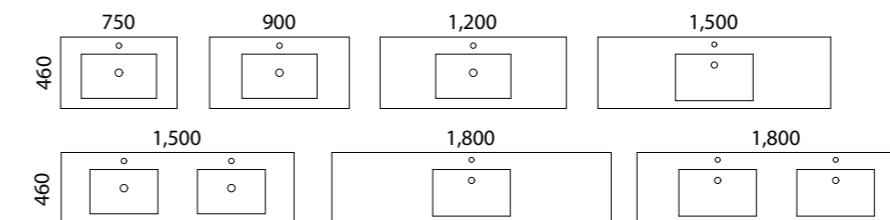

04. Dockland Woodgrain Fluting

05. Dockland Woodgrain Fluting

[01.] Elwood Vanity 1500mm | ELW-V-1500-D-SSA-W | $3,582 White Satin Cabinet with Carrara SilkSurface Top and White Gloss Allure Ceramic Basins | Shown with Under Cabinet Vanity Lighting | LED-L-UNDERCAB-V | ADD $391 **[02.] Elwood Vanity 1200mm** | ELW-V-1200-C-SSA-W | $2,511 Coastal Oak Cabinet with Arctic White SilkSurface Top and White Gloss Allure Ceramic Basin **[03.] Elwood Vanity 1200mm** | ELW-V-1200-C-STA-W | $2,842 Light Grey Satin Cabinet with White Attica Caesarstone Top and Brushed Nickel Luxe Stainless Steel Basin | Shown with Basin Colour Upgrade | UPG-OPT-STAINLESS | ADD $354 **[04.] Elwood Vanity 1200mm** | ELW-V-1200-C-SSA-W | $2,511 Prime Oak Cabinet with Stratiss SilkSurface Top and White Gloss Chase Ceramic Basin **[05.] Elwood Vanity 1500mm** | ELW-V-1500-C-SSA-W | $3,335 Prime Oak Cabinet with Carrara SilkSurface Top and White Gloss Myrtle Ceramic Basin **Please refer to pricelist pages for all available options.**

NOTE: Custom under counter basins must be less than 150mm high.