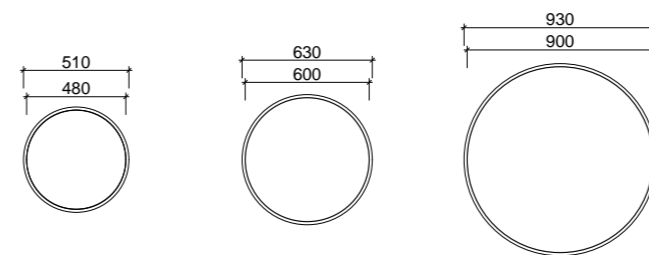

[01.] Portland Mirror 510mm | POR-M-510-510 | $492 Black Satin Frame | Shown with Mirror Lighting Upgrade | LED-L-MIRROR | ADD $391 **[02.] Portland Mirror 630mm** | POR-M-630-630 | $754 each White Satin Frame **Please refer to pricelist pages for all available options.**