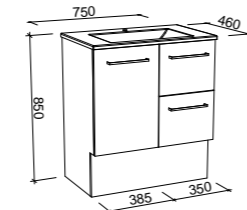

CABINET WITH	SKU	RRP
Regal Mineral Composite Top	CAR-V-750-C-REG-F	$1,842
Alpha Ceramic Top	CAR-V-750-C-APH-F	$1,842
Haven Dolomite Top	CAR-V-750-C-HVN-F	$1,842
Quest Dolomite Top	CAR-V-750-C-QUE-F	$1,842
Grand Mineral Composite Top	CAR-V-750-C-GND-F	$2,028
No Top	CAR-VCO-750-C-X-F	$1,401