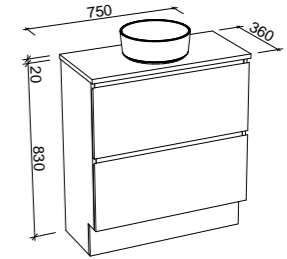

Floor Standing

CABINET WITH	SKU	RRP
20mm SilkSurface Top with White Gloss Above Counter Ceramic Basin	BIL-V-750-C-SSA-F	$2,335
20mm SilkSurface Top with White Gloss Mini Under Counter Ceramic Basin	BIL-V-750-C-SSU-F	$2,335
20mm Caesarstone Top with White Gloss Above Counter Ceramic Basin	BIL-V-750-C-STA-F	$2,480
20mm Caesarstone Top with White Gloss Mini Under Counter Ceramic Basin	BIL-V-750-C-STU-F	$2,747
No Top	BIL-VCO-750-C-X-F	$1,466