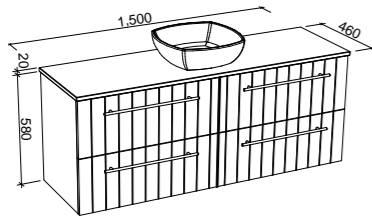

HENLEY 1500mm SINGLE BOWL

Wall Hung

CABINET WITH	SKU	RRP
20mm SilkSurface Top with White Gloss Above Counter Ceramic Basin	HEN-V-1500-C-SSA-W	$4,560
20mm SilkSurface Top with White Gloss Under Counter Ceramic Basin	HEN-V-1500-C-SSU-W	$4,560
20mm Caesarstone Top with White Gloss Above Counter Ceramic Basin	HEN-V-1500-C-STA-W	$4,908
20mm Caesarstone Top with White Gloss Under Counter Ceramic Basin	HEN-V-1500-C-STU-W	$5,192
No Top	HEN-VCO-1500-C-X-W	$2,871

Floor Standing