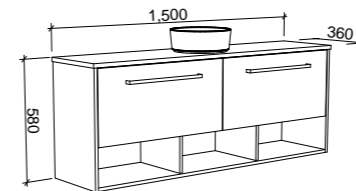

KARLIE 1500mm SINGLE BOWL

Wall Hung

CABINET WITH	SKU	RRP
20mm SilkSurface Top with White Gloss Above Counter Ceramic Basin	KAR-V-1500-C-SSA-W	$3,631
20mm SilkSurface Top with White Gloss Ceramic Mini Under Counter Basin	KAR-V-1500-C-SSU-W	$3,631
20mm Caesarstone Top with White Gloss Above Counter Ceramic Basin	KAR-V-1500-C-STA-W	$3,761
20mm Caesarstone Top with White Gloss Mini Under Counter Ceramic Basin	KAR-V-1500-C-STU-W	$3,761
No Top	KAR-VCO-1500-C-X-W	$2,001

Floor Standing