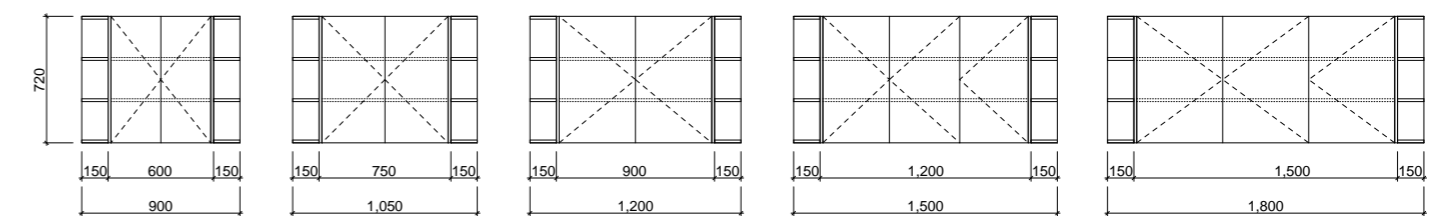

All cabinets 166mm deep.

[01.] Boston Shaving Cabinet 1500mm | BOS-SC-1500-3-G | $1,480 Estella Oak Cabinet Boston Platinum Shaving Cabinet 1500mm | BOS-SC-1500-3-P | $1,598
[02.] Boston Shaving Cabinet 1200mm | BOS-SC-1200-D-G | $1,267 White Gloss Cabinet Boston Platinum Shaving Cabinet 1200mm | BOS-SC-1200-D-P | $1,385
Please refer to pricelist pages for all available options.