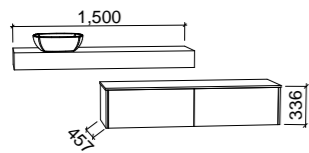

Milan

P PLATINUM INCLUSIONS

MILAN 1500mm

Wall Hung

CABINET WITH	SKU	RRP
Complete Unit Left-hand Offset Including White Gloss Ceramic Above Counter Basin, Laminate Slab Top and Cabinet	MIL-V-1500-L-LMA-W	$3,850
Complete Unit Left-hand Offset Including White Gloss Ceramic Above Counter Basin, SilkSurface Top and Cabinet	MIL-V-1500-L-BAA-W	$4,232
Wall Hung Cabinet Only Left-hand Offset	MIL-VCO-1500-L-X-W	$1,907
Laminated Slab Top and Basin Only 1500 x 460 x 140 with mounting brackets Left-hand Offset Incl. White Gloss Ceramic Above Counter Basin	LMA-ST-1500-140-460-L	$2,295
SilkSurface Top and Basin Only 1500 x 460 x 140 with mounting brackets Left-hand Offset Incl. White Gloss Ceramic Above Counter Basin	BAA-ST-1500-140-460-L	$2,570

NOTE: Right-hand offset also available. Order by replacing -L- with -R- in the relevant SKU.

NOTE: For Milan - Tops not available in painted finishes. Standard woodgrain finishes available in matt laminate only on floating top. Storage cabinet available in all colours with push-to-open as standard. Handles available on request, fingerpull not available. Bailey tops are SilkSurface tops exclusive to Milan vanities.