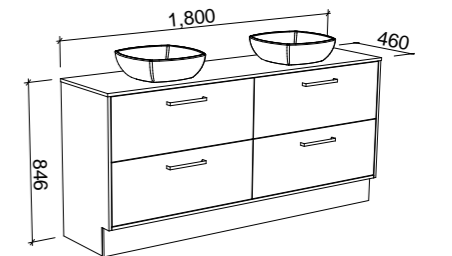

CABINET WITH	SKU	RRP
18mm Laminate Top with White Gloss Ceramic Above Counter Basin	DEL-V-1800-D-LMA-F	$3,526
No Top	DEL-VCO-1800-D-X-F	$2,418

NOTE: Laminate tops for the Delaware will always be a matt finish, and may vary to the cabinet finish.

Eadie

S SILVER INCLUSIONS