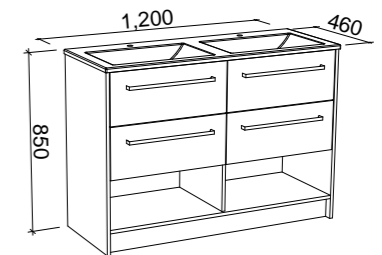

CABINET WITH	SKU	RRP
Alpha Ceramic Top	KAN-V-1200-D-APH-F	$3,588
No Top	KAN-VCO-1200-D-X-F	$2,457

Floor Standing