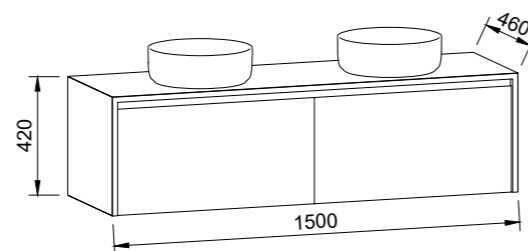

AINSWORTH 1500mm DOUBLE BOWL

Wall Hung

CABINET WITH	SKU	RRP
20mm SilkSurface Top with White Gloss Above Counter Ceramic Basin	AIN-V-1500-D-SSA-W	$4,436
20mm SilkSurface Top with White Gloss Under Counter Ceramic Basin	AIN-V-1500-D-SSU-W	$4,436

Ashton

P PLATINUM INCLUSIONS

ASHTON 750mm

Wall Hung

CABINET WITH	SKU	RRP
20mm SilkSurface Top with White Gloss Above Counter Ceramic Basin	ASH-V-750-C-SSA-W	$2,915
20mm Caesarstone Top with White Gloss Above Counter Ceramic Basin	ASH-V-750-C-STA-W	$2,915
No Top	ASH-VCO-750-C-X-W	$1,748

Floor Standing