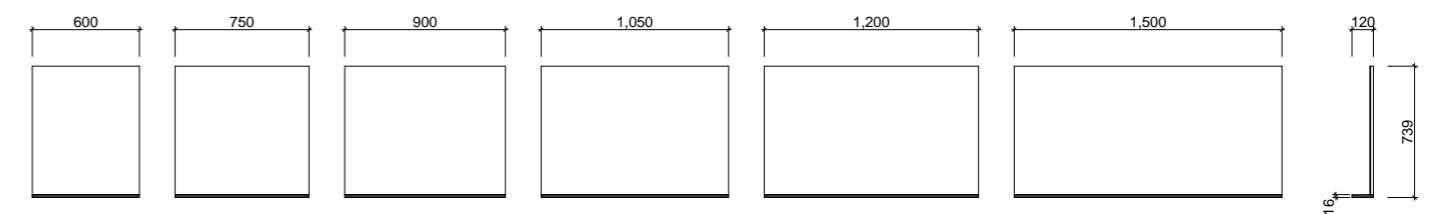

[01.] Essence Mirror 900mm | ESS-M-900-739 | $779 Palomera Oak Shelf **[02.] Essence Mirror 900mm** | ESS-M-900-739 | $779 Pastel Pink Satin Shelf **[03.] Essence Mirror 600mm** | ESS-M-600-739 | $626 White Satin Shelf **Please refer to pricelist pages for all available options.**