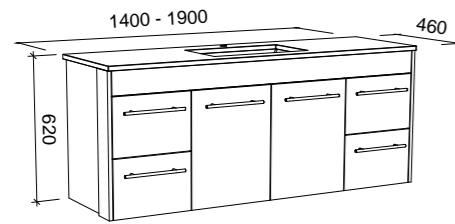

Wall to Wall

G GOLD INCLUSIONS

WALL TO WALL 1400mm - 1900mm SINGLE BOWL (Nominate the exact size you require when ordering)

Wall Hung