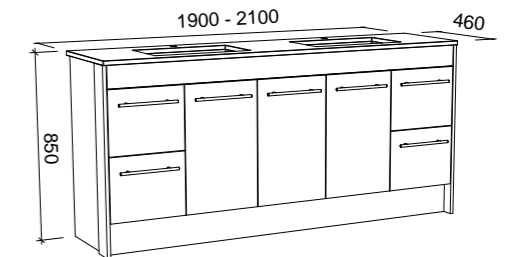

Floor Standing