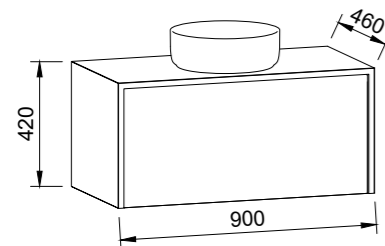

AINSWORTH 900mm

Wall Hung

CABINET WITH	SKU	RRP
20mm SilkSurface Top with White Gloss Above Counter Ceramic Basin	AIN-V-900-C-SSA-W	$3,360
20mm SilkSurface Top with White Gloss Under Counter Ceramic Basin	AIN-V-900-C-SSU-W	$3,360