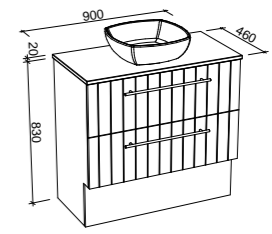

CABINET WITH	SKU	RRP
20mm SilkSurface Top with White Gloss Above Counter Ceramic Basin	HEN-V-900-C-SSA-F	$3,244
20mm SilkSurface Top with White Gloss Under Counter Ceramic Basin	HEN-V-900-C-SSU-F	$3,244
20mm Caesarstone Top with White Gloss Above Counter Ceramic Basin	HEN-V-900-C-STA-F	$3,416
20mm Caesarstone Top with White Gloss Under Counter Ceramic Basin	HEN-V-900-C-STU-F	$3,700
No Top	HEN-VCO-900-C-X-F	$2,137