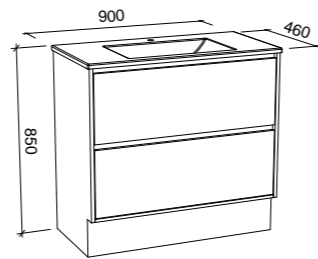

CABINET WITH	SKU	RRP
Alpha Ceramic Top	GRA-V-900-C-APH-F	$2,015
Regal Mineral Composite Top	GRA-V-900-C-REG-F	$2,015
Haven Matt Dolomite Top	GRA-V-900-C-HVN-F	$2,015
Quest Gloss Dolomite Top	GRA-V-900-C-QUE-F	$2,015
20mm SilkSurface Top with White Gloss Above Counter Ceramic Basin	GRA-V-900-C-SSA-F	$2,657
20mm SilkSurface Top with White Gloss Under Counter Ceramic Basin	GRA-V-900-C-SSU-F	$2,657
20mm Caesarstone Top with White Gloss Above Counter Ceramic Basin	GRA-V-900-C-STA-F	$2,819
20mm Caesarstone Top with White Gloss Under Counter Ceramic Basin	GRA-V-900-C-STU-F	$3,087
No Top	GRA-VCO-900-C-X-F	$1,476