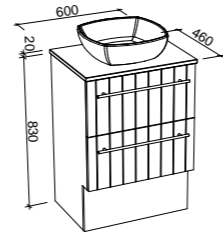

CABINET WITH	SKU	RRP
20mm SilkSurface Top with White Gloss Above Counter Ceramic Basin	HEN-V-600-C-SSA-F	$2,785
20mm SilkSurface Top with White Gloss Under Counter Ceramic Basin	HEN-V-600-C-SSU-F	$2,785
20mm Caesarstone Top with White Gloss Above Counter Ceramic Basin	HEN-V-600-C-STA-F	$2,885
20mm Caesarstone Top with White Gloss Under Counter Ceramic Basin	HEN-V-600-C-STU-F	$3,169
No Top	HEN-VCO-600-C-X-F	$1,891