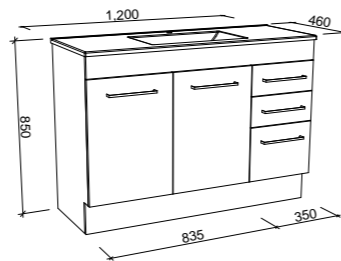

Indiana

S SILVER INCLUSIONS

INDIANA 1200mm

Wall Hung

CABINET WITH	SKU	RRP
Alpha Ceramic Top	IND-V-1200-C-APH-W	\$1,535
No Top	IND-VCO-1200-C-X-W	\$1,185

Floor Standing

CABINET WITH	SKU	RRP
Alpha Ceramic Top	IND-V-1200-C-APH-F	\$1,849
No Top	IND-VCO-1200-C-X-F	\$1,508