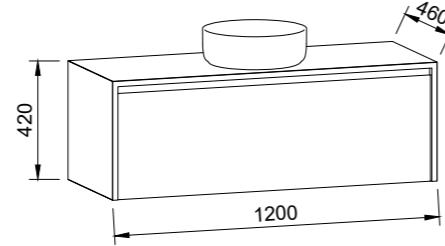

AINSWORTH 1200mm

Wall Hung

CABINET WITH	SKU	RRP
20mm SilkSurface Top with White Gloss Above Counter Ceramic Basin	AIN-V-1200-C-SSA-W	$3,525
20mm SilkSurface Top with White Gloss Under Counter Ceramic Basin	AIN-V-1200-C-SSU-W	$3,525