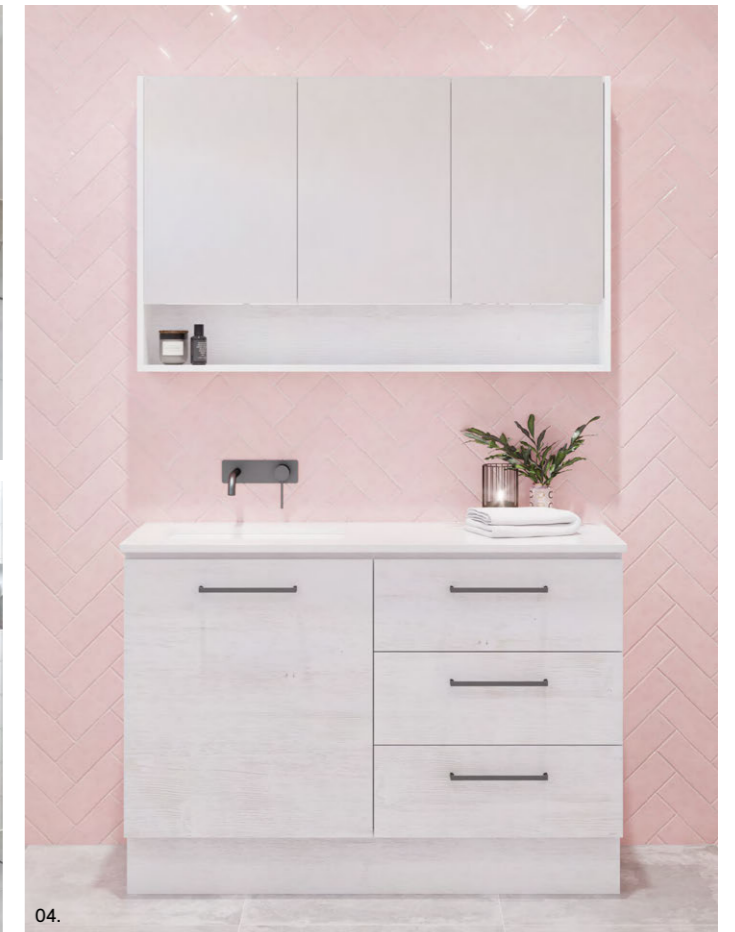

[01.] Dakota Vanity 900mm | DAK-V-900-R-SSU-W | $3,514 Coastal Oak Cabinet with Blanca Granite SilkSurface Top and White Gloss Oval Under Counter Ceramic Basin | Shown with Under Cabinet Vanity Lighting | LED-L-UNDERCAB-V | ADD $391 **[02.] Dakota Vanity 1800mm** | DAK-V-1800-D-SSU-W | $6,156 Perugian Walnut Cabinet with Carrara SilkSurface Top and White Gloss Oval Under Counter Ceramic Basins | Shown with Under Cabinet Vanity Lighting | LED-L-UNDERCAB-V | ADD $391 **[03.] Dakota Vanity 1800mm** | DAK-V-1800-D-SSU-W | $6,156 Perugian Walnut Cabinet with Carrara SilkSurface Top and White Gloss Oval Under Counter Ceramic Basins | Shown with Under Cabinet Vanity Lighting | LED-L-UNDERCAB-V | ADD $391 **[04.] Dakota Vanity 1200mm** | DAK-V-1200-L-SSU-F | $4,461 White Painted Wood Cabinet with Arctic White SilkSurface Top and White Gloss Rectangle Under Counter Ceramic Basin **Please refer to pricelist pages for all available options.**