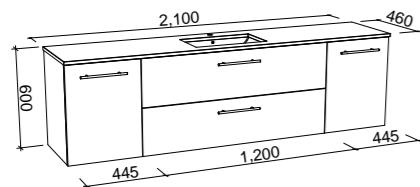

MARSHALL 2100mm SINGLE BOWL

Wall Hung

CABINET WITH	SKU	RRP
20mm SilkSurface Top with White Gloss Above Counter Ceramic Basin	MAR-V-2100-C-SSA-W	$3,985
20mm SilkSurface Top with White Gloss Under Counter Ceramic Basin	MAR-V-2100-C-SSU-W	$3,985
20mm Caesarstone Top with White Gloss Above Counter Ceramic Basin	MAR-V-2100-C-STA-W	$4,606
20mm Caesarstone Top with White Gloss Under Counter Ceramic Basin	MAR-V-2100-C-STU-W	$4,890
No Top	MAR-VCO-2100-C-X-W	$2,293