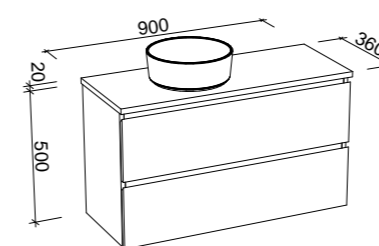

BILLIE 900mm OFFSET BOWL

Wall Hung

CABINET WITH	SKU	RRP
20mm SilkSurface Top with White Gloss Above Counter Ceramic Basin Left-hand Offset	BIL-V-900-L-SSA-W	$2,538
20mm SilkSurface Top with White Gloss Mini Under Counter Basin Left-hand Offset	BIL-V-900-L-SSU-W	$2,538
20mm Caesarstone Top with White Gloss Above Counter Ceramic Basin Left-hand Offset	BIL-V-900-L-STA-W	$2,701
20mm Caesarstone Top with White Gloss Mini Under Counter Basin Left-hand Offset	BIL-V-900-L-STU-W	$2,969
No Top Left-hand Offset	BIL-VCO-900-L-X-W	$1,350

NOTE: Right-hand offset also available. Order by replacing **-L-** with **-R-** in the relevant SKU.