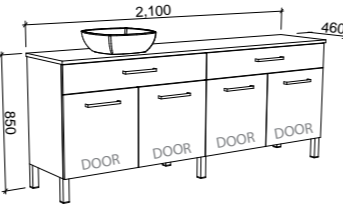

On Legs

CABINET WITH	SKU	RRP
20mm SilkSurface Top with White Gloss Above Counter Ceramic Basin Left-hand Offset	TAY-V-2100-L-SSA-L	$4,202
20mm Caesarstone Top with White Gloss Above Counter Ceramic Basin Left-hand Offset	TAY-V-2100-L-STA-L	$4,865
No Top Left-hand Offset	TAY-VCO-2100-L-X-L	$2,250

NOTE: Right-hand offset also available. Order by replacing **-L-** with **-R-** in the relevant SKU.