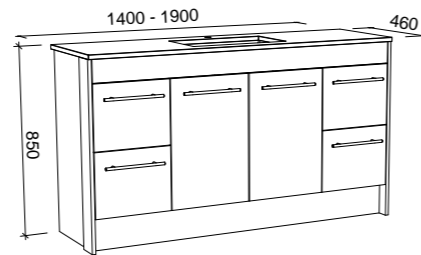

Wall to Wall

G GOLD INCLUSIONS

WALL TO WALL 1400mm - 1900mm SINGLE BOWL (Nominate the exact size you require when ordering)

Wall Hung

Floor Standing

CABINET WITH	SKU	RRP
20mm SilkSurface Top with White Gloss Above Counter Ceramic Basin	WTW-V-1900-C-SSA-W	\$4,290
20mm SilkSurface Top with White Gloss Under Counter Ceramic Basin	WTW-V-1900-C-SSU-W	\$4,290
No Top	WTW-VCO-1900-C-X-W	\$2,536