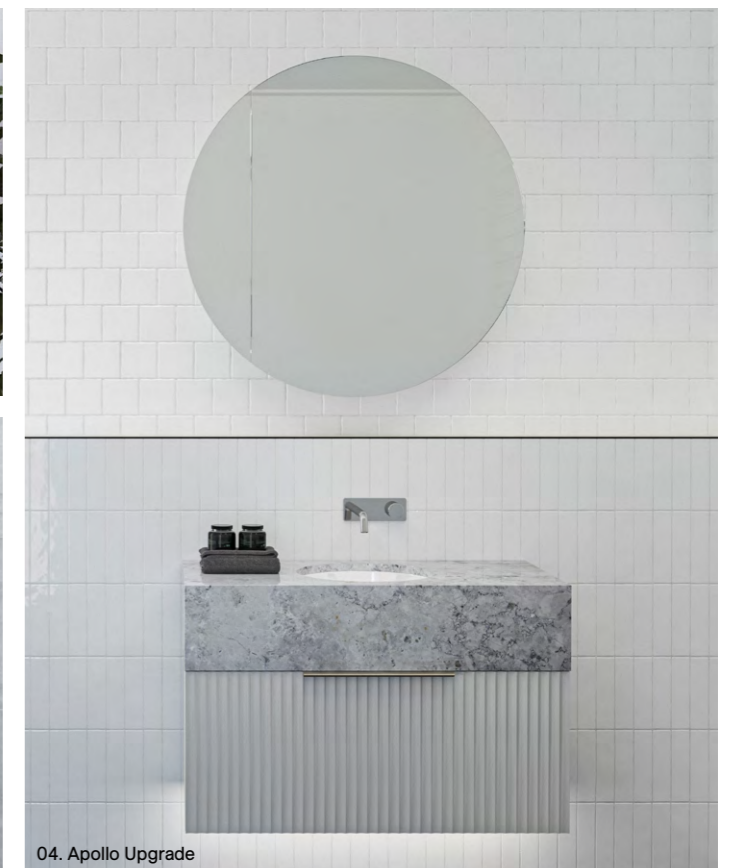

[01.] Kingsley Vanity 1500mm | KIN-V-1500-D-STD-W | $4,083 Florentine Walnut Cabinet with Stadium Mineral Composite Top | Shown with Under Cabinet Vanity Lighting | LED-L-UNDERCAB-V | ADD $391 **[02.] Kingsley Vanity 750mm** | KIN-V-750-C-HVN-W | $1,843 Boston Oak Cabinet with Haven Matt Dolomite Top **[03.] Kingsley Vanity 1200mm** | KIN-V-1200-C-SSA-W | $2,260 Prime Oak Cabinet with Grigio Stone SilkSurface Top and White Gloss Allure Arrow Basin **[04.] Kingsley Vanity 900mm** | KIN-V-900-C-BXU-W | $2,509 Light Grey Satin Cabinet with Grigio Stone Box SilkSurface Top and White Gloss Allure Under Counter Ceramic Basin | Shown with Cabinet Front Upgrade | ROU-OPT-APOLLO | ADD $176 | Shown with Under Cabinet Vanity Lighting | LED-L-UNDERCAB-V | ADD $391 **Please refer to pricelist pages for all available options.**

*Selected sizes. See page 258 for Vanity Top Collection.