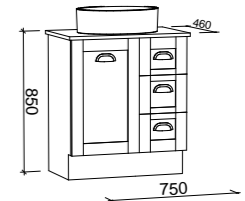

Floor Standing

CABINET WITH	SKU	RRP
Alpha Ceramic Top	VIC-V-750-C-APH-F	$2,088
20mm SilkSurface Top with White Gloss Above Counter Ceramic Basin	VIC-V-750-C-SSA-F	$2,521
20mm SilkSurface Top with White Gloss Under Counter Ceramic Basin (2x doors only)	VIC-V-750-C-SSU-F	$2,521
20mm Caesarstone Top with White Gloss Above Counter Ceramic Basin	VIC-V-750-C-STA-F	$2,695
20mm Caesarstone Top with White Gloss Under Counter Ceramic Basin (2x doors only)	VICU-V-750-C-STU-F	$2,982
60mm SilkSurface Freedom Top with White Gloss Above Counter Ceramic Basin	VIC-V-750-C-FRA-F	$2,675
60mm SilkSurface Freedom Top with White Gloss Under Counter Ceramic Basin	VIC-V-750-C-FRU-F	$2,675
No Top	VIC-VCO-750-C-X-F	$1,981
No Top (2x doors only)	VICU-VCO-750-C-X-F	$1,981