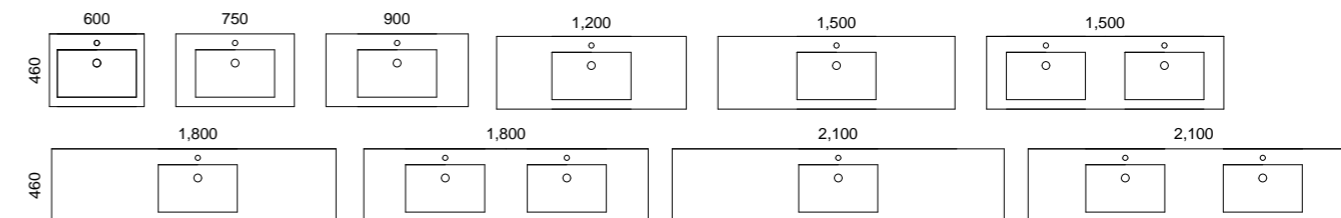

[01.] Sutherland House Vanity 1200mm | SHC-V-1200-C-SSA-W | $3,588 Steel Grey Satin Cabinet with Stratiss SilkSurface Top and White Gloss Allure Ceramic Basin | Shown with Under Cabinet Vanity Lighting | LED-L-UNDERCAB-V | ADD $391 **[02.] Sutherland House Vanity 1500mm** | SHC-V-1500-C-SSA-L | $4,805 Close-Up showing Navy Blue Satin Cabinet **[03.] Sutherland House Vanity 900mm** | SHC-V-900-C-SSA-L | $3,320 Light Pistachio Satin Cabinet with Lapis Salt SilkSurface Top and White Matt Enchant Ceramic Basin | Shown with Basin Colour Upgrade | UPG-OPT-BASCOLOUR | ADD $144 **[04.] Sutherland House Vanity 1500mm** | SHC-V-1500-C-SSA-L | $4,805 Black Satin Cabinet with Carrara SilkSurface Top and Own Ceramic Basin | Reduce price by $130 **[05.] Sutherland House Vanity 1500mm** | SHC-V-1500-C-SSA-L | $4,805 Black Satin Cabinet with Carrara SilkSurface Top and Own Ceramic Basin | Reduce price by $130 **Please refer to pricelist pages for all available options.**