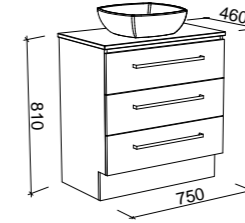

CABINET WITH	SKU	RRP
20mm SilkSurface Top with White Gloss Above Counter Ceramic Basin	ASH-V-750-C-SSA-F	$3,402
20mm Caesarstone Top with White Gloss Above Counter Ceramic Basin	ASH-V-750-C-STA-F	$3,402
No Top	ASH-VCO-750-C-X-F	$2,240

On Legs