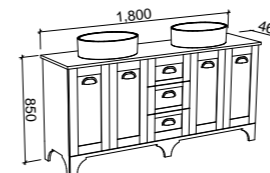

WINDSOR 1800mm DOUBLE BOWL

Floor Standing

CABINET WITH	SKU	RRP
20mm SilkSurface Top with White Gloss Above Counter Ceramic Basin	WIN-V-1800-D-SSA-F	$4,323
20mm SilkSurface Top with White Gloss Under Counter Ceramic Basin	WIN-V-1800-D-SSU-F	$4,323
20mm Caesarstone Top with White Gloss Above Counter Ceramic Basin	WIN-V-1800-D-STA-F	$5,652
20mm Caesarstone Top with White Gloss Under Counter Ceramic Basin (2 doors only)	WIN-V-1800-D-STU-F	$6,220
60mm SilkSurface Freedom Top with White Gloss Above Counter Ceramic Basin	WIN-V-1800-D-FRA-F	$4,830
60mm SilkSurface Freedom Top with White Gloss Under Counter Ceramic Basin	WIN-V-1800-D-FRU-F	$4,830
No Top	WIN-VCO-1800-D-X-F	$3,939