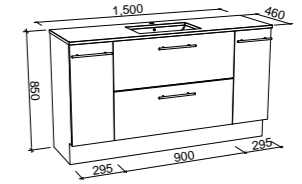

Floor Standing

CABINET WITH	SKU	RRP
20mm SilkSurface Top with White Gloss Above Counter Ceramic Basin	MAR-V-1500-C-SSA-W	$3,494
20mm SilkSurface Top with White Gloss Under Counter Ceramic Basin	MAR-V-1500-C-SSU-W	$3,494
20mm Caesarstone Top with White Gloss Above Counter Ceramic Basin	MAR-V-1500-C-STA-W	$3,621
20mm Caesarstone Top with White Gloss Under Counter Ceramic Basin	MAR-V-1500-C-STU-W	$3,904
No Top	MAR-VCO-1500-C-X-W	$1,957

CABINET WITH	SKU	RRP
20mm SilkSurface Top with White Gloss Above Counter Ceramic Basin	MAR-V-1500-C-SSA-F	$3,625
20mm SilkSurface Top with White Gloss Under Counter Ceramic Basin	MAR-V-1500-C-SSU-F	$3,625
20mm Caesarstone Top with White Gloss Above Counter Ceramic Basin	MAR-V-1500-C-STA-F	$3,751
20mm Caesarstone Top with White Gloss Under Counter Ceramic Basin	MAR-V-1500-C-STU-F	$4,035
No Top	MAR-VCO-1500-C-X-F	$2,099