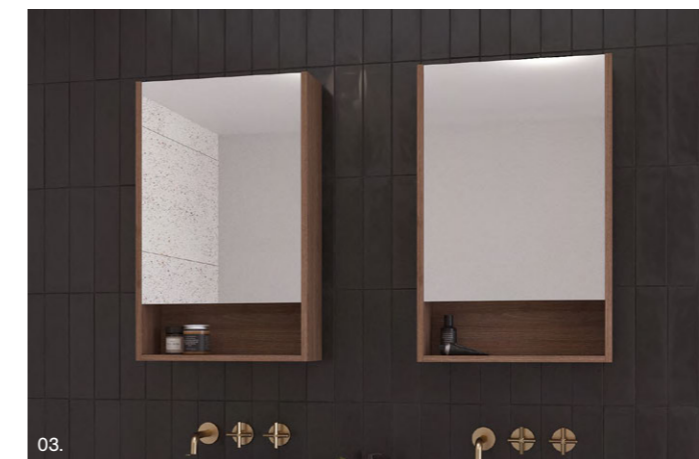

All cabinets 166mm deep. Back panel of shelf will match cabinet colour unless specified otherwise.

[01.] Sanremo Shaving Cabinet 1200mm | SAN-SC-1200-3-G | $1,251 White Satin Cabinet with Rural Oak Back Shelf **Sanremo Platinum Shaving Cabinet 1200mm** | SAN-SC-1200-3-P | $1,370 **[02.] Sanremo Shaving Cabinet 1500mm** | SAN-SC-1500-3-G | $1,368 Planked Urban Oak Cabinet **Sanremo Platinum Shaving Cabinet 1500mm** | SAN-SC-1500-3-P | $1,487 **[03.] Sanremo Shaving Cabinet 475mm** | SAN-SC-475-S-G | $685 each Florentine Walnut Cabinet **Sanremo Platinum Shaving Cabinet 475mm** | SAN-SC-475-S-P | $778 each **[04.] Sanremo Shaving Cabinet 900mm** | SAN-SC-900-D-G | $1,029 Light Pistachio Satin Cabinet **Sanremo Platinum Shaving Cabinet 900mm** | SAN-SC-900-D-P | $1,146 Please refer to pricelist pages for all available options.