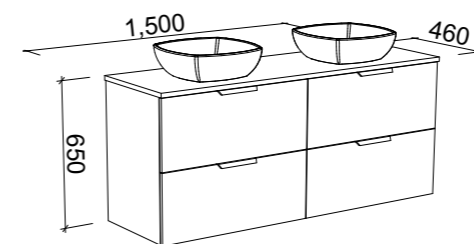

SUTHERLAND HOUSE 1500mm DOUBLE BOWL

Wall Hung