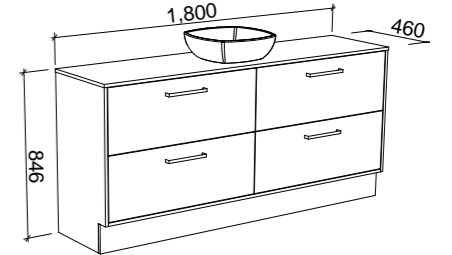

CABINET WITH	SKU	RRP
18mm Laminate Top with White Gloss Ceramic Above Counter Basin	DEL-V-1800-C-LMA-F	$3,324
No Top	DEL-VCO-1800-C-X-F	$2,428

Floor Standing