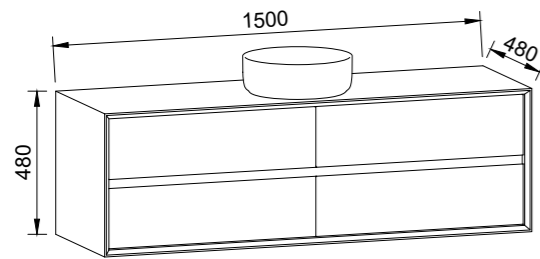

EMBRACE 1500mm SINGLE BOWL

Wall Hung

CABINET WITH	SKU	RRP
20mm SilkSurface Top with White Gloss Above Counter Ceramic Basin	EMB-V-1500-C-SSA-W	$6,028