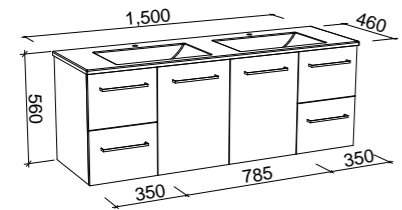

CARLO 1500mm DOUBLE BOWL

Wall Hung

CABINET WITH	SKU	RRP
Regal Mineral Composite Top	CAR-V-1500-D-REG-W	$3,331
Alpha Ceramic Top	CAR-V-1500-D-APH-W	$3,445
Haven Dolomite Top	CAR-V-1500-D-HVN-W	$3,331
Quest Dolomite Top	CAR-V-1500-D-QUE-W	$3,331
Grand Mineral Composite Top	CAR-V-1500-D-GND-W	$3,656
No Top	CAR-VCO-1500-D-X-W	$1,975

Floor Standing