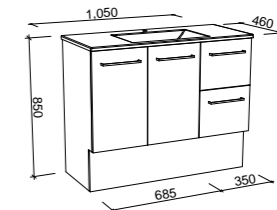

CABINET WITH	SKU	RRP
Regal Mineral Composite Top	CAR-V-1050-C-REG-F	$2,263
Grand Mineral Composite Top	CAR-V-1050-C-GND-F	$2,519
No Top	CAR-VCO-1050-C-X-F	$1,691