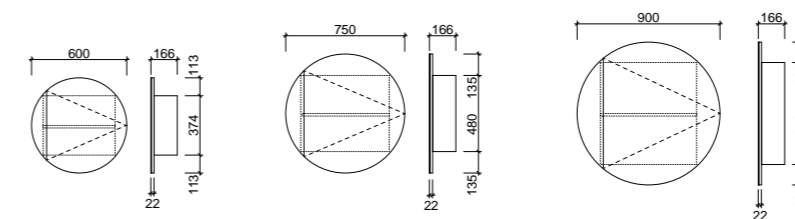

[01.] Havana Shaving Cabinet 750mm | HAV-SC-750-S-G | $950 Perugian Walnut Cabinet Havana Platinum Shaving Cabinet 750mm | HAV-SC-750-S-P | $1,019 [02.] Havana Shaving Cabinet 750mm | HAV-SC-750-S-G | $950 White Satin Cabinet shown with door open Havana Platinum Shaving Cabinet 750mm | HAV-SC-750-S-P | $1,019 [03.] Havana Shaving Cabinet 900mm | HAV-SC-900-S-G | $1,043 White Satin Cabinet Havana Platinum Shaving Cabinet 900mm | HAV-SC-900-S-P | $1,111 [04.] Havana Platinum Shaving Cabinet 750mm | HAV-SC-750-S-P | $1,019 White Satin Cabinet shown with door open Please refer to pricelist pages for all available options.