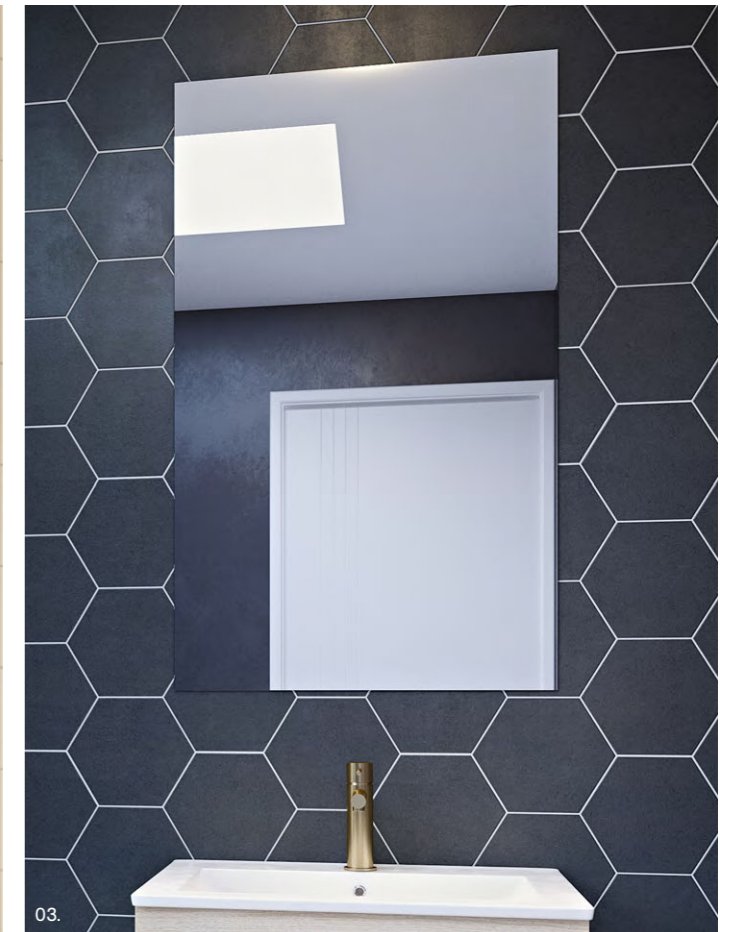

Jazz Mirror

01.

The height of our Jazz mirror is great for creating the illusion of space in even your smallest bathroom setting. Add extra lighting and style to your space by opting for a lighting surround (additional charges apply).

- Easy split batten mounting system
- White satin edging unless specified otherwise

02.

03.

[01.] Jazz Mirror 600mm | JZZ-M-600-1000 | $501 each [02.] Jazz Mirror 400mm | JZZ-M-400-1500 | $609 [03.] Jazz Mirror 600mm | JZZ-M-600-1000 | $501 Please refer to pricelist pages for all available options.