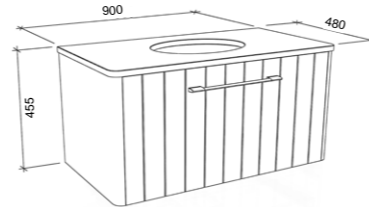

SABA 900mm

Wall Hung

CABINET WITH	SKU	RRP
20mm SilkSurface Top with White Gloss Above Counter Ceramic Basin	SAB-V-900-C-SSA-W	$2,130
20mm SilkSurface Top with White Gloss Under Counter Ceramic Basin	SAB-V-900-C-SSU-W	$2,405
No Top	SAB-VCO-900-C-X-W	$1,153