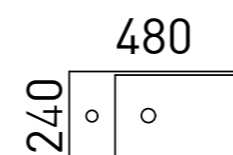

[01.] Frankie Vanity 480mm | FRA-V-480-R-LIB-W | $854 Planked Urban Oak Cabinet with Liberty Ceramic Top **[02.] Frankie Vanity 480mm** | FRA-V-480-L-LIB-F | $1,019 Pastel Pink Satin Cabinet with Liberty Ceramic Top **[03.] Frankie Vanity 480mm** | FRA-V-480-L-LIB-W | $854 Emerald Green Satin Cabinet with Liberty Ceramic Top **Please refer to pricelist pages for all available options.**