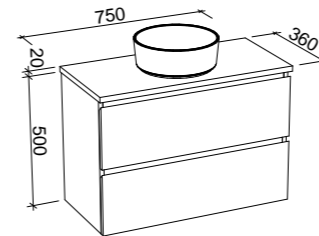

NOTE: See pages 264 - 270 for selected small space basins for the Billie.

Billie

G GOLD INCLUSIONS

BILLIE 750mm

Wall Hung

CABINET WITH	SKU	RRP
20mm SilkSurface Top with White Gloss Above Counter Ceramic Basin	BIL-V-750-C-SSA-W	\$2,156
20mm SilkSurface Top with White Gloss Mini Under Counter Ceramic Basin	BIL-V-750-C-SSU-W	\$2,156
20mm Caesarstone Top with White Gloss Above Counter Ceramic Basin	BIL-V-750-C-STA-W	\$2,299
20mm Caesarstone Top with White Gloss Mini Under Counter Ceramic Basin	BIL-V-750-C-STU-W	\$2,567
No Top	BIL-VCO-750-C-X-W	\$1,278