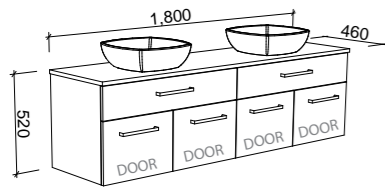

NOTE: Right-hand offset also available. Order by replacing -L- with -R- in the relevant SKU.

Taylor

G GOLD INCLUSIONS

TAYLOR 1800mm DOUBLE BOWL

Wall Hung

CABINET WITH	SKU	RRP
20mm SilkSurface Top with White Gloss Above Counter Ceramic Basin	TAY-V-1800-D-SSA-W	\$3,652
20mm Caesarstone Top with White Gloss Above Counter Ceramic Basin	TAY-V-1800-D-STA-W	\$4,197
No Top	TAY-VCO-1800-D-X-W	\$1,537