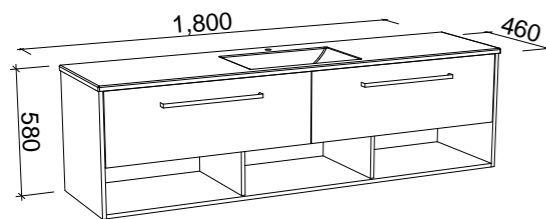

KANSAS 1800mm SINGLE BOWL

Wall Hung

CABINET WITH	SKU	RRP
Regal Mineral Composite Top	KAN-V-1800-C-REG-W	$3,615
20mm SilkSurface Top with White Gloss Above Counter Ceramic Basin	KAN-V-1800-C-SSA-W	$3,954
20mm SilkSurface Top with White Gloss Under Counter Ceramic Basin	KAN-V-1800-C-SSU-W	$3,954
20mm Caesarstone Top with White Gloss Above Counter Ceramic Basin	KAN-V-1800-C-STA-W	$4,450
20mm Caesarstone Top with White Gloss Under Counter Ceramic Basin	KAN-V-1800-C-STU-W	$4,734
No Top	KAN-VCO-1800-C-X-W	$2,224

Floor Standing