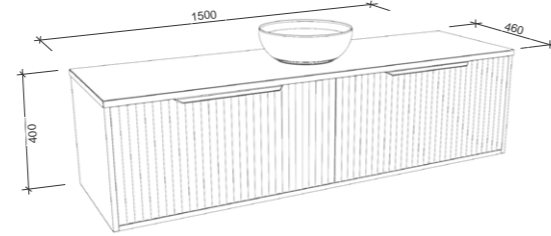

ELWOOD 1500mm SINGLE BOWL

Wall Hung

CABINET WITH	SKU	RRP
20mm SilkSurface Top with White Gloss Above Counter Ceramic Basin	ELW-V-1500-C-SSA-W	$3,335
20mm SilkSurface Top with White Gloss Under Counter Ceramic Basin	ELW-V-1500-C-SSU-W	$3,485
20mm Caesarstone Top with White Gloss Above Counter Ceramic Basin	ELW-V-1500-C-STA-W	$3,523
20mm Caesarstone Top with White Gloss Under Counter Ceramic Basin	ELW-V-1500-C-STU-W	$3,807
No Top	ELW-VCO-1500-C-X-W	$1,683

Elwood

G GOLD INCLUSIONS