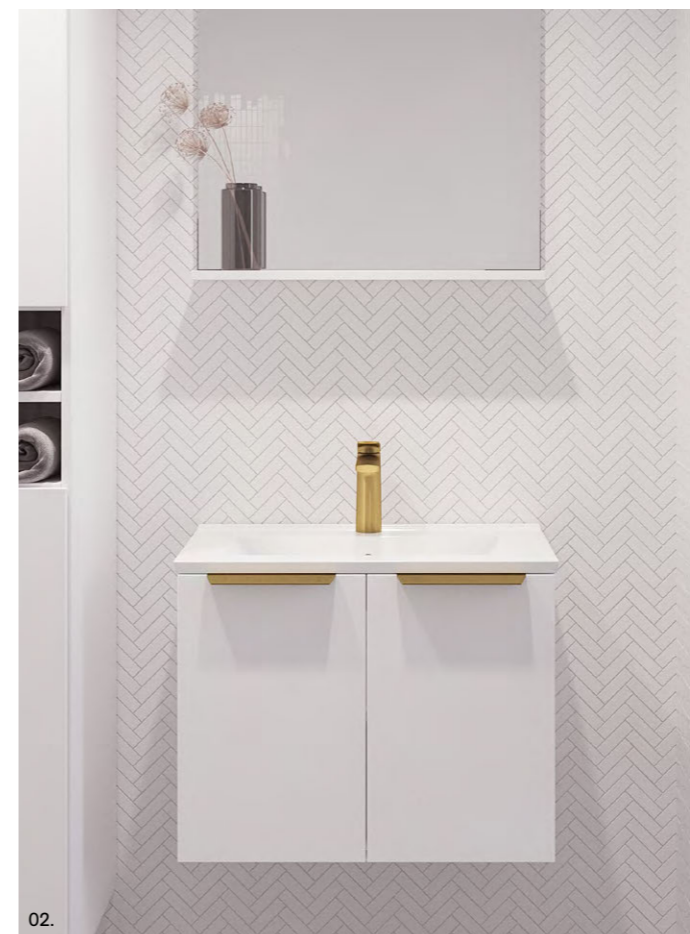

Florida Ensuite

S SILVER INCLUSIONS

01.

With a sleek and modern design, this vanity will elevate the look of your bathroom while providing the necessary storage to keep your bathroom organised and clutter-free. The 800mm and 1000mm sizes can be configured with either left- or right-hand drawers to suit your space.

Available in wall hung, floor standing and on legs.

- Top options include:
  - 15mm integrated tops - Urban

02.

03.

[01.] Florida Ensuite Vanity 1000mm | FLOE-V-1000-C-URB-W | $1,190 Rural Oak Cabinet with Urban Ceramic Top | Shown with Under Cabinet Vanity Lighting | LED-L-UNDERCAB-V | ADD $391 [02.] Florida Ensuite Vanity 600mm | FLOE-V-600-C-URB-W | $837 White Satin Cabinet with Urban Ceramic Top [03.] Florida Ensuite Vanity 800mm | FLOE-V-800-C-URB-W | $1,016 Notoia Walnut Cabinet with Urban Ceramic Top Please refer to pricelist pages for all available options.