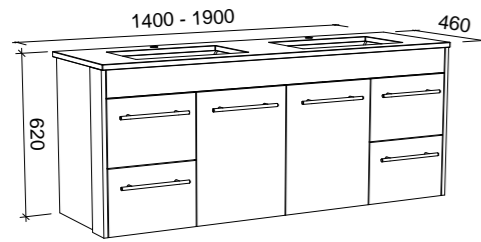

WALL TO WALL 1400mm - 1900mm DOUBLE BOWL (Nominate the exact size you require when ordering)

Wall Hung