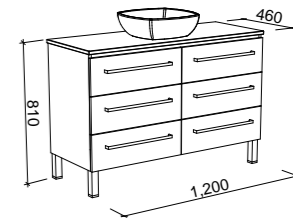

CABINET WITH	SKU	RRP
20mm SilkSurface Top with White Gloss Above Counter Ceramic Basin	ASH-V-1200-C-SSA-L	$4,363
20mm Caesarstone Top with White Gloss Above Counter Ceramic Basin	ASH-V-1200-C-STA-L	$4,363
No Top	ASH-VCO-1200-C-X-L	$2,666

NOTE: Cabinet height for Ashton vanities may need to be altered to suit Under Counter basins. POA.