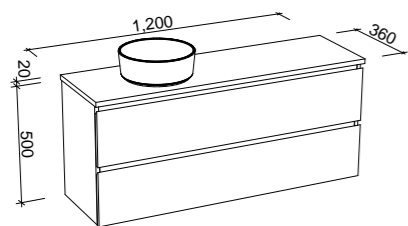

BILLIE 1200mm OFFSET BOWL

Wall Hung