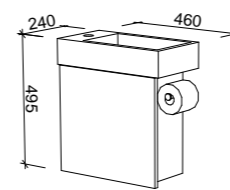

THEO 460mm

Wall Hung

CABINET WITH	SKU	RRP
Opal Mineral Composite Top Left-hand Offset	THE-V-460-L-OPA-W	$704
No Top Left-hand Offset	THE-VCO-460-L-X-W	$423

NOTE: Chrome rail supplied as standard. Black available upon request. Side fingerpull standard unless specified otherwise. Right-hand offset (taphole and hinge on the right) also available. Order by replacing **-L-** with **-R-** in the relevant SKU.

Victoria

G GOLD INCLUSIONS