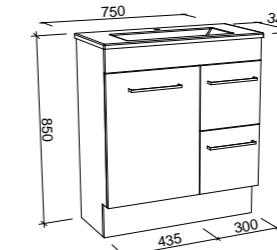

CABINET WITH	SKU	RRP
Ensuite Mineral Composite Top	ENS-V-750-C-ENS-F	$1,512
No Top	ENS-VCO-750-C-X-F	$1,058

On Legs