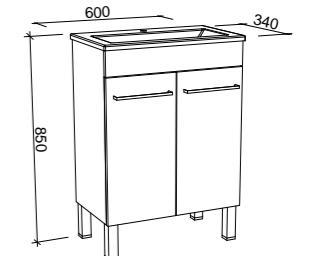

CABINET WITH	SKU	RRP
Ensuite Mineral Composite Top	ENS-V-600-C-ENS-L	$1,409
No Top	ENS-VCO-600-C-X-L	$953