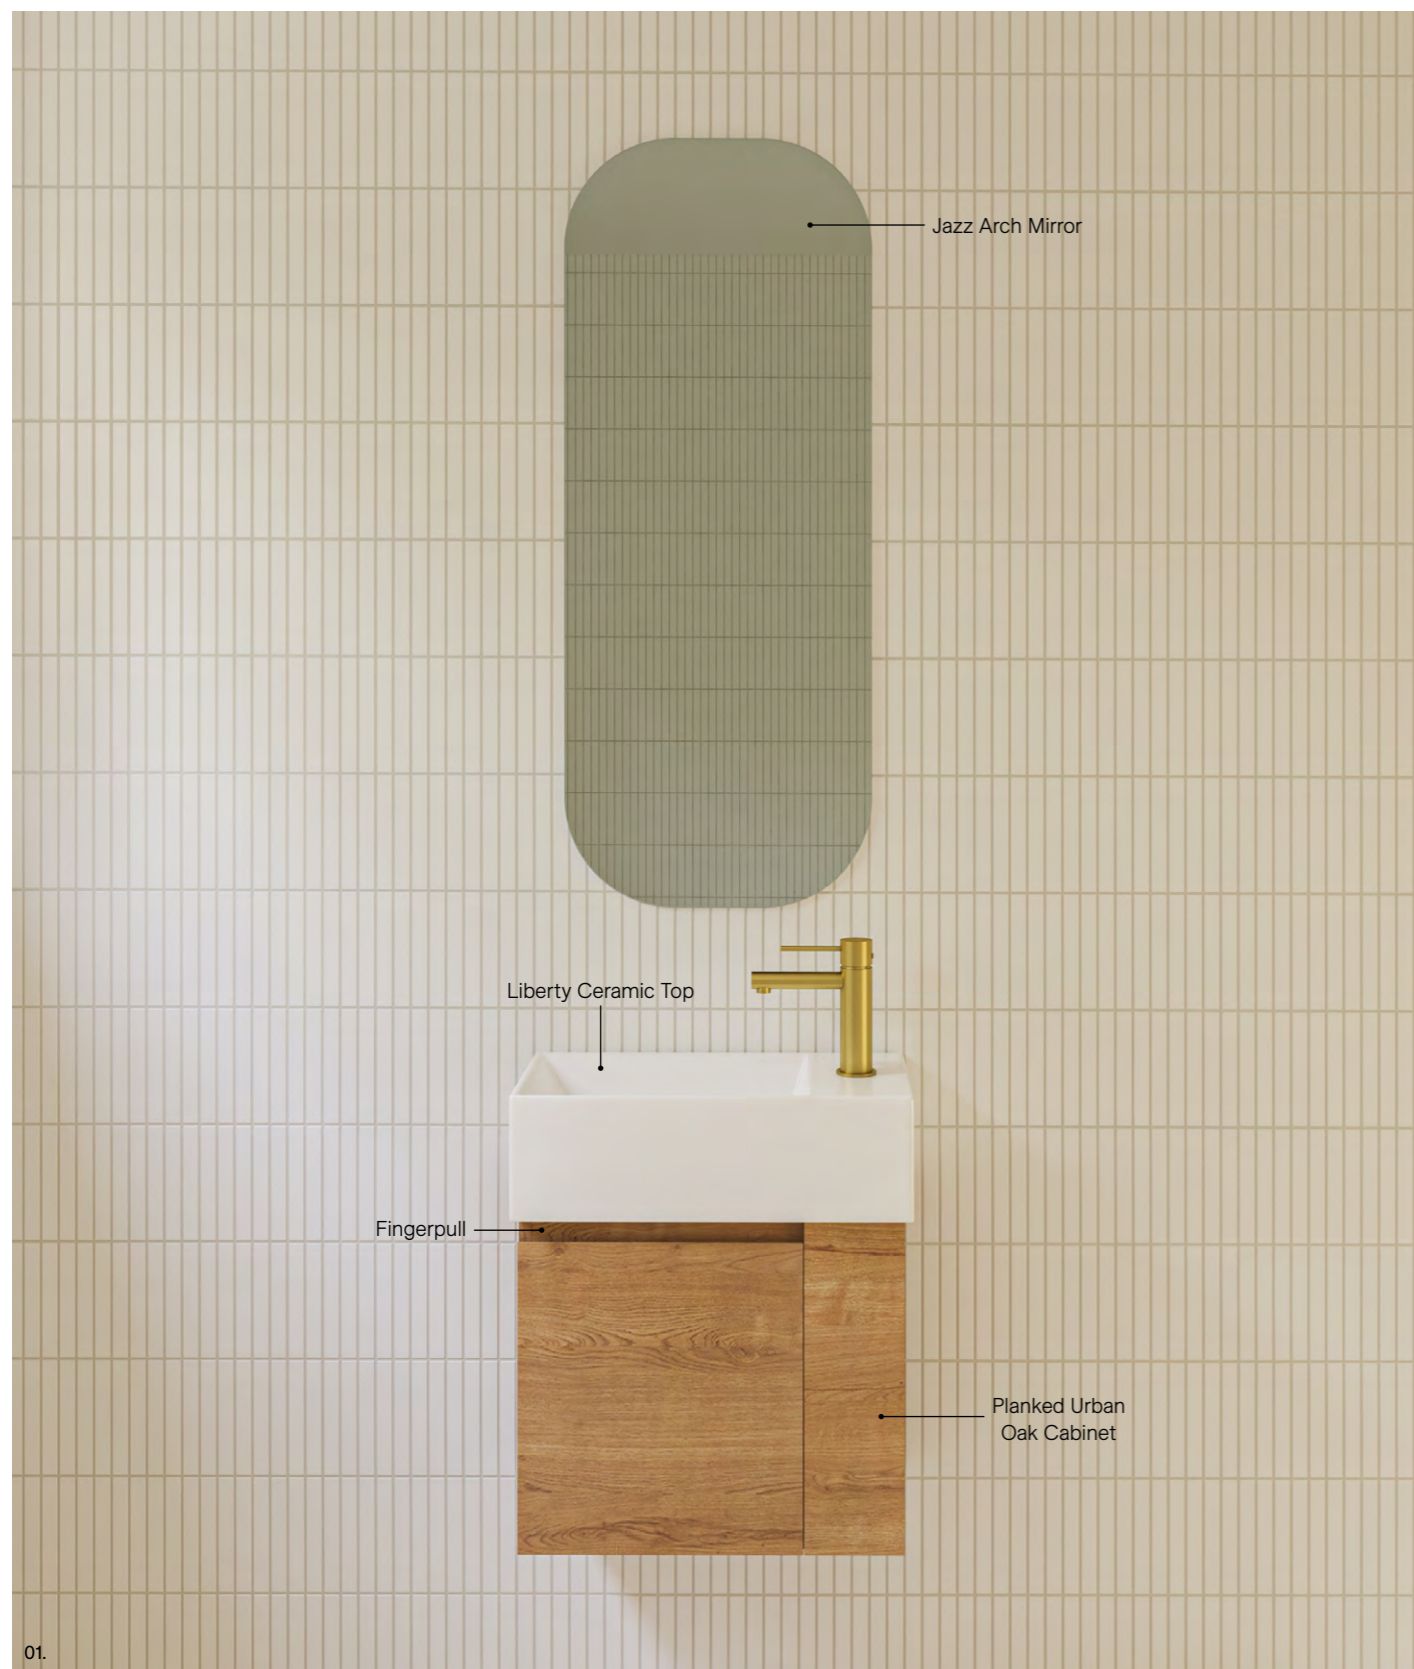

Frankie

S SILVER INCLUSIONS

The Frankie is a versatile small space vanity that is perfect for powder rooms and other compact bathrooms. Choose from our wide range of paint and woodgrain finishes, or if you're feeling adventurous, opt for a two-toned cabinet.

Available in wall hung and floor standing.

- Top options include:
  - 20mm integrated tops - Liberty