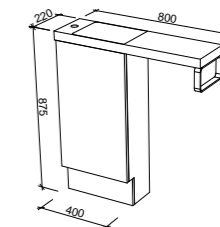

Floor Standing

CABINET WITH	SKU	RRP
Nano Top Left-hand Offset, Left-hand Tap Hole	OSC-V-8040-L-NAN-F	$1,056
No Top Left-hand Offset	OSC-VCO-400-L-X-F	$611