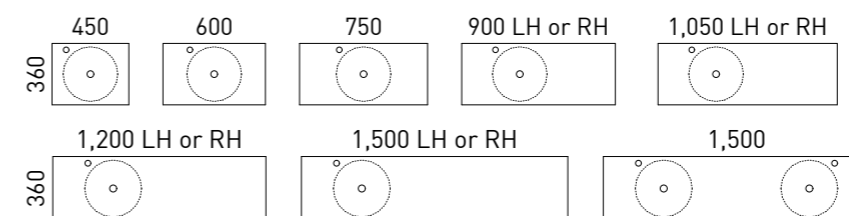

[01.] Billie Vanity 1500mm | BIL-V-1500-D-SSA-W | $3,872 Coastal Oak Cabinet with Carrara SilkSurface Top and White Gloss Jessie Ceramic Basins | Shown with Under Top Lighting Upgrade | LED-L-UNDERTOP | ADD $826 **[02.] Billie Vanity 750mm** | BIL-V-750-C-STA-F | $2,480 White Satin Cabinet with Raven Caesarstone Top and White Gloss Gem Ceramic Basin **[03.] Billie Vanity 1200mm** | BIL-V-1200-L-SSA-W | $2,771 Artisan Beamwood Cabinet with Arctic White SilkSurface Top and White Gloss Bloom Ceramic Basin **[04.] Billie Vanity 600mm** | BIL-V-600-C-STU-F | $2,417 White Satin Cabinet with White Attica Caesarstone Top and White Gloss Mini Rectangle Under Counter Ceramic Basin **Please refer to pricelist pages for all available options.**

SMALL SPACE VANITIES