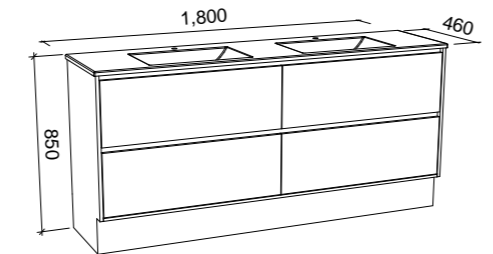

CABINET WITH	SKU	RRP
Regal Mineral Composite Top	GRA-V-1800-D-REG-F	$4,208
20mm SilkSurface Top with White Gloss Above Counter Ceramic Basin	GRA-V-1800-D-SSA-F	$4,573
20mm SilkSurface Top with White Gloss Under Counter Ceramic Basin	GRA-V-1800-D-SSU-F	$4,573
20mm Caesarstone Top with White Gloss Above Counter Ceramic Basin	GRA-V-1800-D-STA-F	$5,102
20mm Caesarstone Top with White Gloss Under Counter Ceramic Basin	GRA-V-1800-D-STU-F	$5,638
No Top	GRA-VCO-1800-D-X-F	$2,624

Grange

G GOLD INCLUSIONS