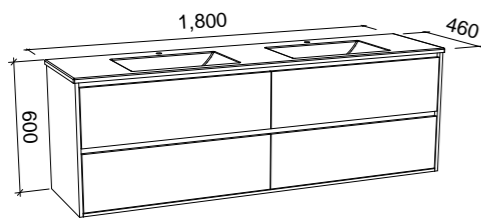

GRANGE 1800mm DOUBLE BOWL

Wall Hung

CABINET WITH	SKU	RRP
Regal Mineral Composite Top	GRA-V-1800-D-REG-W	$4,073
20mm SilkSurface Top with White Gloss Above Counter Ceramic Basin	GRA-V-1800-D-SSA-W	$4,437
20mm SilkSurface Top with White Gloss Under Counter Ceramic Basin	GRA-V-1800-D-SSU-W	$4,437
20mm Caesarstone Top with White Gloss Above Counter Ceramic Basin	GRA-V-1800-D-STA-W	$4,967
20mm Caesarstone Top with White Gloss Under Counter Ceramic Basin	GRA-V-1800-D-STU-W	$5,503
No Top	GRA-VCO-1800-D-X-W	$2,482

Floor Standing