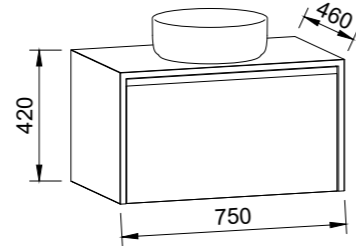

AINSWORTH 750mm

Wall Hung

CABINET WITH	SKU	RRP
20mm SilkSurface Top with White Gloss Above Counter Ceramic Basin	AIN-V-750-C-SSA-W	$2,917
20mm SilkSurface Top with White Gloss Under Counter Ceramic Basin	AIN-V-750-C-SSU-W	$2,917