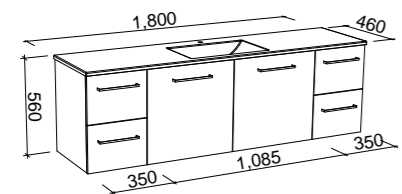

CARLO 1800mm SINGLE BOWL

Wall Hung

CABINET WITH	SKU	RRP
Regal Mineral Composite Top	CAR-V-1800-C-REG-W	$3,588
Grand Mineral Composite Top	CAR-V-1800-C-GND-W	$3,910
No Top	CAR-VCO-1800-C-X-W	$2,113

Floor Standing