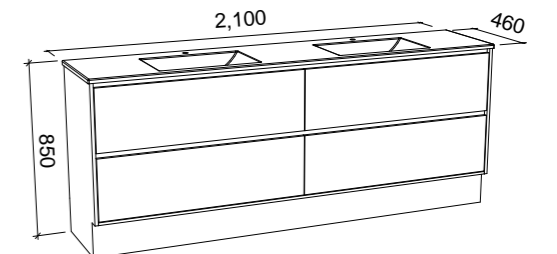

CABINET WITH	SKU	RRP
Regal Mineral Composite Top	GRA-V-2100-D-REG-F	$5,339
20mm SilkSurface Top with White Gloss Above Counter Ceramic Basin	GRA-V-2100-D-SSA-F	$4,868
20mm SilkSurface Top with White Gloss Under Counter Ceramic Basin	GRA-V-2100-D-SSU-F	$4,868
20mm Caesarstone Top with White Gloss Above Counter Ceramic Basin	GRA-V-2100-D-STA-F	$5,481
20mm Caesarstone Top with White Gloss Under Counter Ceramic Basin	GRA-V-2100-D-STU-F	$6,017
No Top	GRA-VCO-2100-D-X-F	$2,829