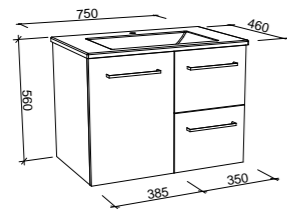

CARLO 750mm

Wall Hung

CABINET WITH	SKU	RRP
Regal Mineral Composite Top	CAR-V-750-C-REG-W	$1,670
Alpha Ceramic Top	CAR-V-750-C-APH-W	$1,670
Haven Dolomite Top	CAR-V-750-C-HVN-W	$1,670
Quest Dolomite Top	CAR-V-750-C-QUE-W	$1,670
Grand Mineral Composite Top	CAR-V-750-C-GND-W	$1,842
No Top	CAR-VCO-750-C-X-W	$1,232

Floor Standing