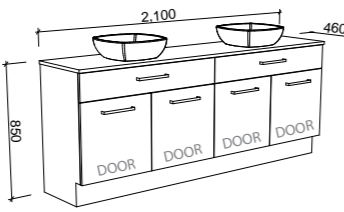

Floor Standing

CABINET WITH	SKU	RRP
20mm SilkSurface Top with White Gloss Above Counter Ceramic Basin	TAY-V-2100-D-SSA-F	$4,299
20mm Caesarstone Top with White Gloss Above Counter Ceramic Basin	TAY-V-2100-D-STA-F	$4,932
No Top	TAY-VCO-2100-D-X-F	$2,092