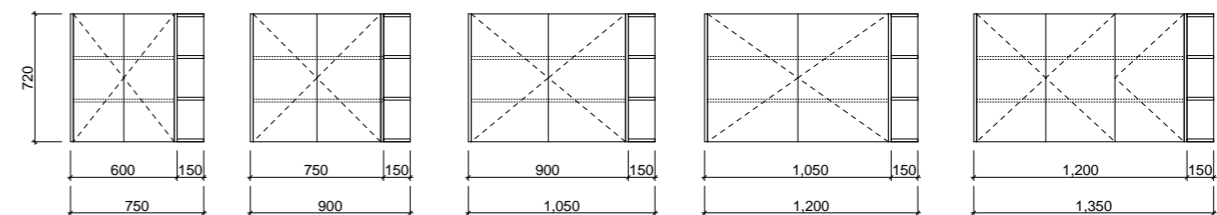

02.

All cabinets 166mm deep. Usable as left- or right-hand shelves.

[01.] New York Shaving Cabinet 900mm | NEW-SC-900-R-G | $959 Elegant Oak Cabinet New York Platinum Shaving Cabinet 900mm | NEW-SC-900-R-P | $1,077 [02.] New York Shaving Cabinet 900mm | NEW-SC-900-L-G | $959 White Satin Cabinet New York Platinum Shaving Cabinet 900mm | NEW-SC-900-L-P | $1,077 Please refer to pricelist pages for all available options.