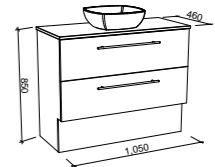

Floor Standing

CABINET WITH	SKU	RRP
20mm SilkSurface Top with White Gloss Above Counter Ceramic Basin	OXB-V-1050-C-SSA-F	$3,073
20mm SilkSurface Top with White Gloss Under Counter Ceramic Basin	OXB-V-1050-C-SSU-F	$3,073
20mm Caesarstone Top with White Gloss Above Counter Ceramic Basin	OXB-V-1050-C-STA-F	$3,360
20mm Caesarstone Top with White Gloss Under Counter Ceramic Basin	OXB-V-1050-C-STU-F	$3,644
No Top	OXB-VCO-1050-C-X-F	$1,967