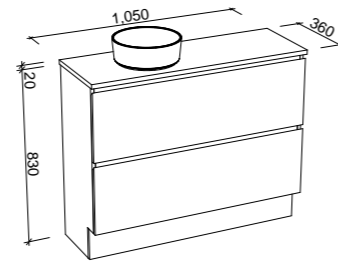

Billie

G GOLD INCLUSIONS

BILLIE 1050mm OFFSET BOWL

Wall Hung

Floor Standing

CABINET WITH	SKU	RRP
20mm SilkSurface Top with White Gloss Above Counter Ceramic Basin Left-hand Offset	BIL-V-1050-L-SSA-W	\$2,677
20mm SilkSurface Top with White Gloss Mini Under Counter Basin Left-hand Offset	BIL-V-1050-L-SSU-W	\$2,677
20mm Caesarstone Top with White Gloss Above Counter Ceramic Basin Left-hand Offset	BIL-V-1050-L-STA-W	\$2,948
20mm Caesarstone Top with White Gloss Mini Under Counter Basin Left-hand Offset	BIL-V-1050-L-STU-W	\$3,216
No Top Left-hand Offset	BIL-VCO-1050-L-X-W	\$1,432