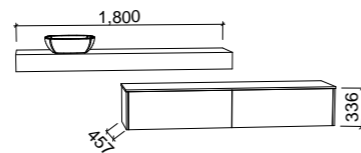

MILAN 1800mm

Wall Hung

CABINET WITH	SKU	RRP
Complete Unit Left-hand Offset Including White Gloss Ceramic Above Counter Basin, Laminate Slab Top and Cabinet	MIL-V-1800-L-LMA-W	$4,246
Complete Unit Left-hand Offset Including White Gloss Ceramic Above Counter Basin, SilkSurface Top and Cabinet	MIL-V-1800-L-BAA-W	$4,562
Wall Hung Cabinet Only Left-hand Offset	MIL-VCO-1800-L-X-W	$2,078
Laminated Slab Top and Basin Only 1800 x 460 x 140 with mounting brackets Left-hand Offset Incl. White Gloss Ceramic Above Counter Basin	LMA-ST-1800-140-460-L	$2,520
SilkSurface Top and Basin Only 1800 x 460 x 140 with mounting brackets Left-hand Offset Incl. White Gloss Ceramic Above Counter Basin	BAA-ST-1800-140-460-L	$2,765

NOTE: Right-hand offset also available. Order by replacing -L- with -R- in the relevant SKU.