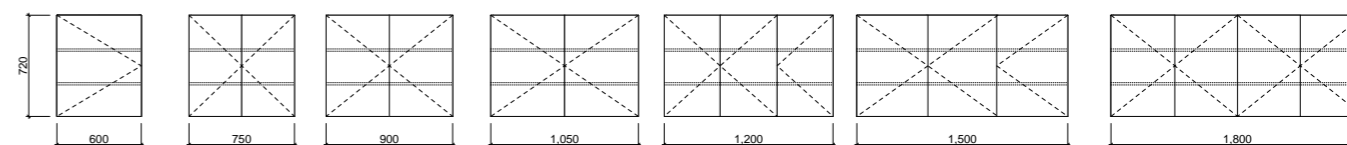

All cabinets 166mm deep. 1500mm available with 3 or 4 doors.

[01.] Tennessee Shaving Cabinet 1200mm | TEN-SC-1200-3-G | $1,084 Emerald Green Satin Cabinet **Tennessee Shaving Cabinet Platinum Shaving Cabinet 1200mm** | TEN-SC-1200-3-P | $1,203 **[02.] Tennessee Shaving Cabinet 750mm** | TEN-SC-750-D-G | $759 White Satin Cabinet **Tennessee Platinum Shaving Cabinet 750mm** | TEN-SC-750-D-P | $878 **[03.] Tennessee Shaving Cabinet 900mm** | TEN-SC-900-D-G | $815 Estella Oak Cabinet **Tennessee Platinum Shaving Cabinet 900mm** | TEN-SC-900-D-P | $933 **[04.] Tennessee Shaving Cabinet 1800mm** | TEN-SC-1800-4-G | $1,449 White Gloss Cabinet **Tennessee Shaving Cabinet Platinum Shaving Cabinet 1800mm** | TEN-SC-1800-4-P | $1,568 **[05.] Tennessee Shaving Cabinet 1200mm** | TEN-SC-1200-3-G | $1,084 Prime Oak Cabinet **Tennessee Shaving Cabinet Platinum Shaving Cabinet 1200mm** | TEN-SC-1200-3-P | $1,203 Please refer to pricelist pages for all available options.