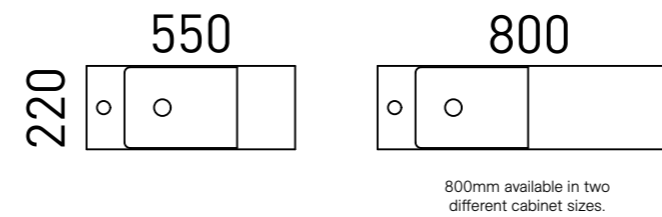

02.

[01.] Oscar Vanity 800mm | OSC-V-8055-L-NAN-W | $973 Black Satin Cabinet with Nano Dolomite Top [02.] Oscar Vanity 550mm | OSC-V-5540-L-NAN-F | $973 Prime Oak Cabinet with Nano Dolomite Top Please refer to pricelist pages for all available options.