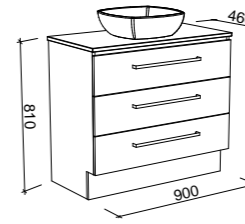

CABINET WITH	SKU	RRP
20mm SilkSurface Top with White Gloss Above Counter Ceramic Basin	ASH-V-900-C-SSA-F	$3,670
20mm Caesarstone Top with White Gloss Above Counter Ceramic Basin	ASH-V-900-C-STA-F	$3,670
No Top	ASH-VCO-900-C-X-F	$2,284

On Legs