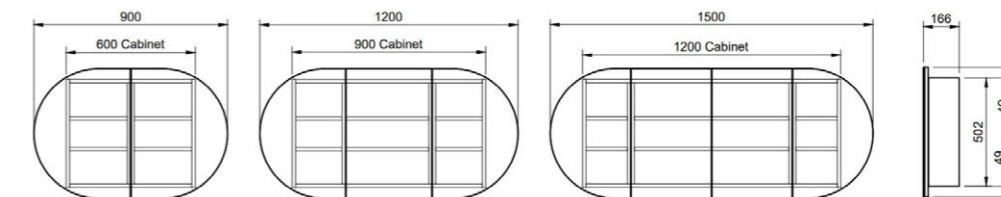

[01.] Ballad Shaving Cabinet 1200mm | BAL-SC-1200-3-G | $1,192 Aged Walnut Cabinet | Shown with Under Shaving Cabinet Lighting | LED-L-UNDERCAB-S-L | ADD $391 **Ballad Platinum Shaving Cabinet 1200mm** | BAL-SC-1200-3-P | $1,310 **[02.] Ballad Shaving Cabinet 1500mm** | BAL-SC-1500-4-G | $1,493 Light Grey Satin Cabinet **Ballad Platinum Shaving Cabinet 1500mm** | BAL-SC-1500-4-P | $1,611 Please refer to pricelist pages for all available options.