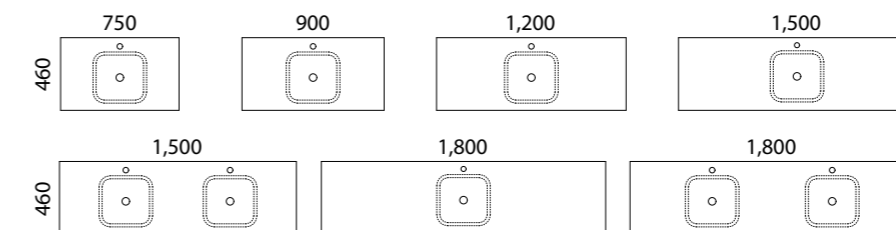

[01.] Ashton Vanity 1500mm | ASH-V-1500-D-SSA-F | $5,683 Havana Oak Cabinet with Arctic White SilkSurface Top and White Gloss Jessie Ceramic Basins **[02.] Ashton Vanity 900mm** | ASH-V-900-C-SSA-W | $3,183 Perugian Walnut Cabinet with Calcutta Snow SilkSurface Top and White Gloss Radius Inset Ceramic Basin | Shown with Under Cabinet Lighting | LED-L-UNDERCAB-V | ADD $391 **[03.] Ashton Vanity 1800mm** | ASH-V-1800-D-SSA-W | $5,385 Florentine Walnut Cabinet with Arctic White SilkSurface Top and White Gloss Enchant Ceramic Basins **[04.] Ashton Vanity 1200mm** | ASH-V-1200-C-SSA-W | $3,781 White Satin Cabinet with Bianco Pearl SilkSurface Top and White Gloss Myrtle Ceramic Basin | Shown with Under Cabinet Lighting | LED-L-UNDERCAB-V | ADD $391 **Please refer to pricelist pages for all available options.**