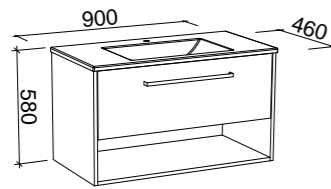

Kansas

G GOLD INCLUSIONS

KANSAS 900mm

Wall Hung

CABINET WITH	SKU	RRP
Alpha Ceramic Top	KAN-V-900-C-APH-W	$1,806
Regal Mineral Composite Top	KAN-V-900-C-REG-W	$1,806
Haven Matt Dolomite Top	KAN-V-900-C-HVN-W	$1,806
Quest Gloss Dolomite Top	KAN-V-900-C-QUE-W	$1,806
20mm SilkSurface Top with White Gloss Above Counter Ceramic Basin	KAN-V-900-C-SSA-W	$2,457
20mm SilkSurface Top with White Gloss Under Counter Ceramic Basin	KAN-V-900-C-SSU-W	$2,457
20mm Caesarstone Top with White Gloss Above Counter Ceramic Basin	KAN-V-900-C-STA-W	$2,616
20mm Caesarstone Top with White Gloss Under Counter Ceramic Basin	KAN-V-900-C-STU-W	$2,900
No Top	KAN-VCO-900-C-X-W	$1,260