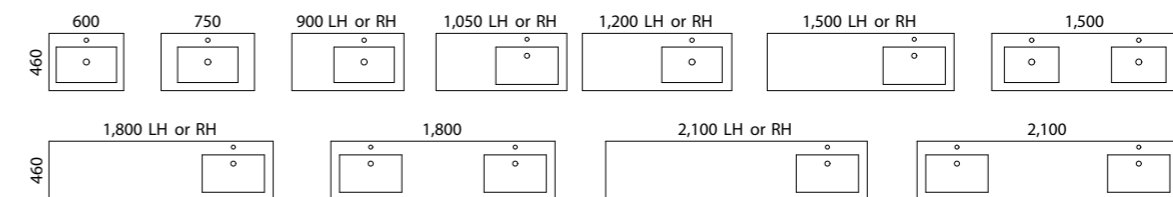

[01.] Dakota Vanity 900mm | DAK-V-900-R-SSU-W | $3,514 Coastal Oak Cabinet with Blanca Granite SilkSurface Top and White Gloss Oval Under Counter Ceramic Basin | Shown with Under Cabinet Vanity Lighting | LED-L-UNDERCAB-V | ADD $391 **[02.] Dakota Vanity 1800mm** | DAK-V-1800-D-SSU-W | $6,156 Perugian Walnut Cabinet with Carrara SilkSurface Top and White Gloss Oval Under Counter Ceramic Basins | Shown with Under Cabinet Vanity Lighting | LED-L-UNDERCAB-V | ADD $391 **[03.] Dakota Vanity 1800mm** | DAK-V-1800-D-SSU-W | $6,156 Perugian Walnut Cabinet with Carrara SilkSurface Top and White Gloss Oval Under Counter Ceramic Basins | Shown with Under Cabinet Vanity Lighting | LED-L-UNDERCAB-V | ADD $391 **[04.] Dakota Vanity 1200mm** | DAK-V-1200-L-SSU-F | $4,461 White Painted Wood Cabinet with Arctic White SilkSurface Top and White Gloss Rectangle Under Counter Ceramic Basin **Please refer to pricelist pages for all available options.**