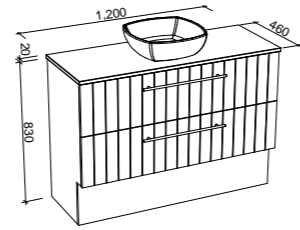

CABINET WITH	SKU	RRP
20mm SilkSurface Top with White Gloss Above Counter Ceramic Basin	HEN-V-1200-C-SSA-F	$3,634
20mm SilkSurface Top with White Gloss Under Counter Ceramic Basin	HEN-V-1200-C-SSU-F	$3,634
20mm Caesarstone Top with White Gloss Above Counter Ceramic Basin	HEN-V-1200-C-STA-F	$3,933
20mm Caesarstone Top with White Gloss Under Counter Ceramic Basin	HEN-V-1200-C-STU-F	$4,217
No Top	HEN-VCO-1200-C-X-F	$2,436