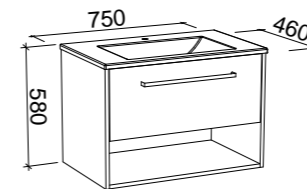

KANSAS 750mm

Wall Hung

CABINET WITH	SKU	RRP
Alpha Ceramic Top	KAN-V-750-C-APH-W	$1,652
Regal Mineral Composite Top	KAN-V-750-C-REG-W	$1,652
Haven Matt Dolomite Top	KAN-V-750-C-HVN-W	$1,652
Quest Gloss Dolomite Top	KAN-V-750-C-QUE-W	$1,652
20mm SilkSurface Top with White Gloss Above Counter Ceramic Basin	KAN-V-750-C-SSA-W	$2,022
20mm SilkSurface Top with White Gloss Under Counter Ceramic Basin	KAN-V-750-C-SSU-W	$2,022
20mm Caesarstone Top with White Gloss Above Counter Ceramic Basin	KAN-V-750-C-STA-W	$2,060
20mm Caesarstone Top with White Gloss Under Counter Ceramic Basin	KAN-V-750-C-STU-W	$2,344
No Top	KAN-VCO-750-C-X-W	$1,130

Floor Standing