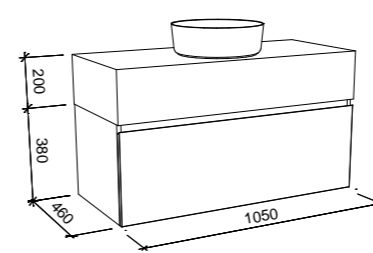

KINGSLEY 1050mm

Wall Hung

CABINET WITH	SKU	RRP
Regal Mineral Composite Top	KIN-V-1050-C-REG-W	$1,493
Stadium Mineral Composite Top	KIN-V-1050-C-STD-W	$1,493
20mm SilkSurface Top with Above Counter White Gloss Ceramic Basin	KIN-V-1050-C-SSA-W	$2,148
20mm SilkSurface Top with Under Counter White Gloss Ceramic Basin	KIN-V-1050-C-SSU-W	$2,418
20mm Caesarstone Top with Above Counter White Gloss Ceramic Basin	KIN-V-1050-C-STA-W	$2,420
20mm Caesarstone Top with Under Counter White Gloss Ceramic Basin	KIN-V-1050-C-STU-W	$2,656
60mm SilkSurface Freedom Top with Above Counter White Gloss Ceramic Basin	KIN-V-1050-C-FRA-W	$2,341
60mm SilkSurface Freedom Top with Under Counter White Gloss Ceramic Basin	KIN-V-1050-C-FRU-W	$2,577
200mm SilkSurface Box Top with Above Counter White Gloss Ceramic Basin	KIN-V-1050-C-BXA-W	$2,730
200mm SilkSurface Box Top with Under Counter White Gloss Ceramic Basin	KIN-V-1050-C-BXU-W	$2,730
No Top	KIN-VCO-1050-C-X-W	$880