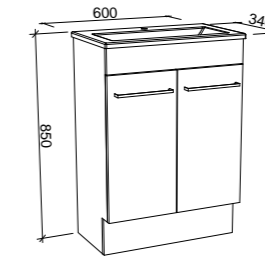

CABINET WITH	SKU	RRP
Ensuite Mineral Composite Top	ENS-V-600-C-ENS-F	$1,289
No Top	ENS-VCO-600-C-X-F	$874

On Legs