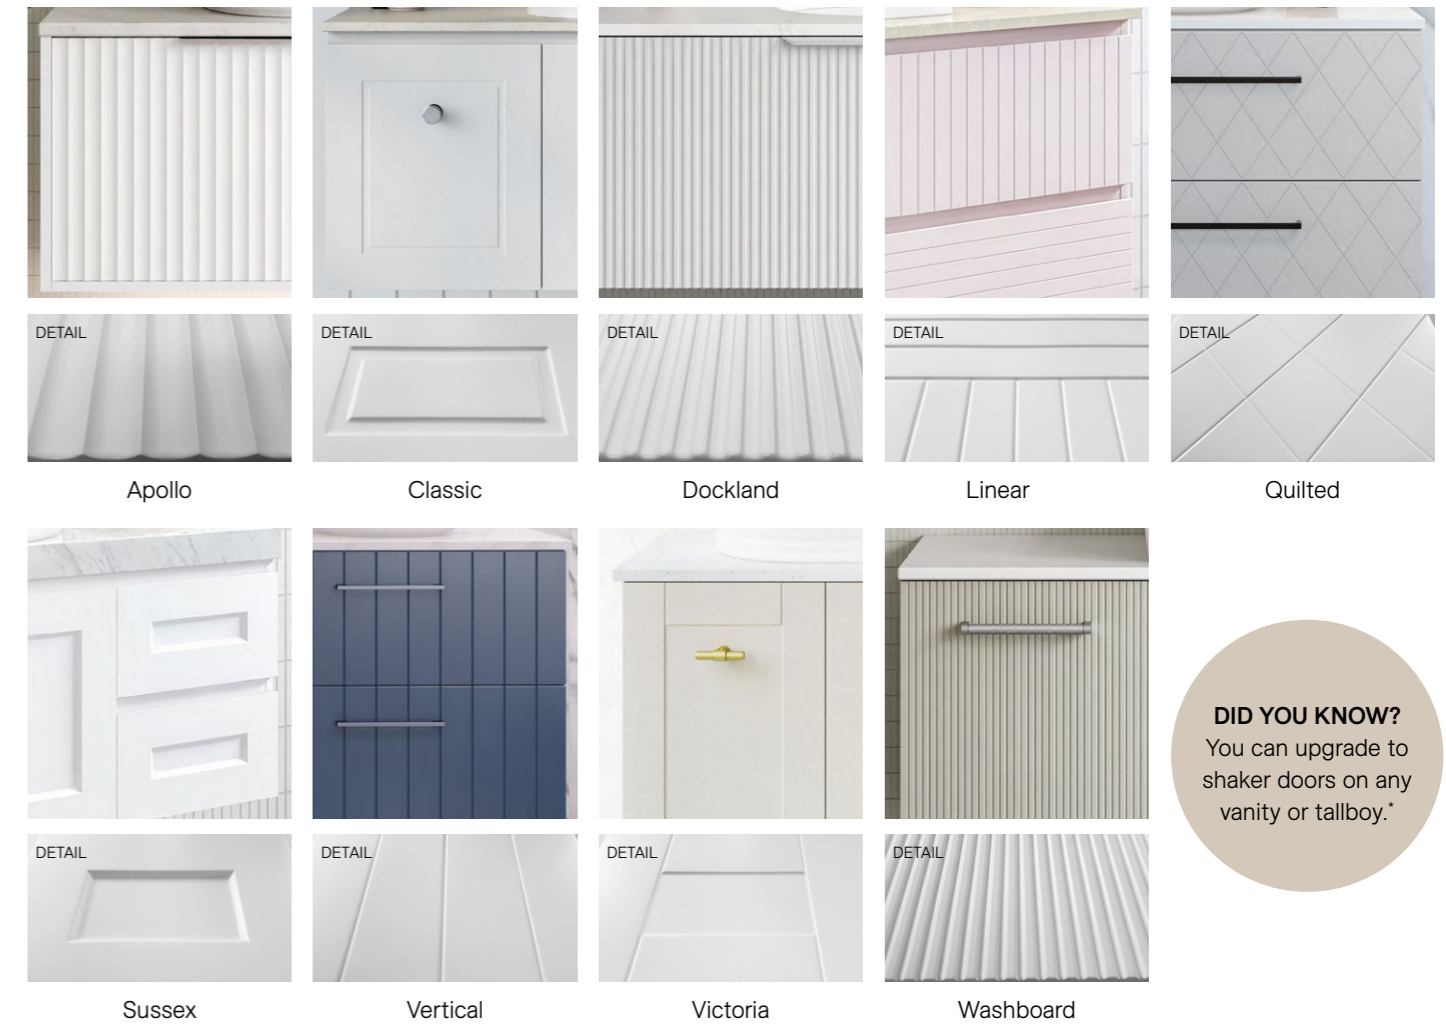

DOOR/DRAWER UPGRADE OPTIONS*

DID YOU KNOW?
You can upgrade to shaker doors on any vanity or tallboy.*

DOOR/DRAWER UPGRADE OPTIONS

Upgrade Options (Price per door/drawer)	SKU	RRP
Upgrade Vanity or Tallboy to Apollo Fluted	ROU-OPT-APOLLO	$176
Upgrade Vanity or Tallboy to Classic Routed Shaker	ROU-OPT-CLASSIC	$114
Upgrade Vanity or Tallboy to Dockland Fluted	ROU-OPT-DOCKLAND	$176
Upgrade Vanity or Tallboy to Linear Routed	ROU-OPT-LINEAR	$114
Upgrade Vanity or Tallboy to Quilted Routed	ROU-OPT-QUILTED	$114
Upgrade Vanity or Tallboy to Sussex Routed Shaker	ROU-OPT-SUSSEX	$176
Upgrade Vanity or Tallboy to Victoria Shaker	ROU-OPT-VICTORIA	$176
Upgrade Vanity or Tallboy to Washboard Shaker	ROU-OPT-WASHBOARD	$176
Upgrade Vanity or Tallboy to Vertical Routed	ROU-OPT-VERTICAL	$114

SPECIAL CABINET COLOUR OPTIONS

Colour Options (Price per cabinet)	SKU	RRP
Laminex Melamine Special Colours	COL-OPT-LML	$231
Polytec Melamine Special Colours	COL-OPT-PML	$231
Polytec Ravine/Legato Special Colours	COL-OPT-PRL	$319
Special Paint Colour	COL-OPT-SPC	$231
All other Non Standard Melamine Colours		POA

*Drawer and door widths might vary depending on cabinet layout. Available in painted finishes only. Caprio, Deco, Farmhouse, Regency and Retro routes non-upgradeable for all cabinets.