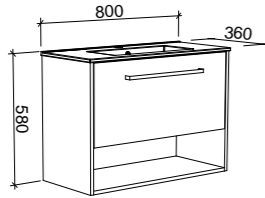

KARLIE 800mm

Wall Hung

CABINET WITH	SKU	RRP
Urban Ceramic Top	KAR-V-800-C-URB-W	$1,802
No Top	KAR-VCO-800-C-X-W	$1,260