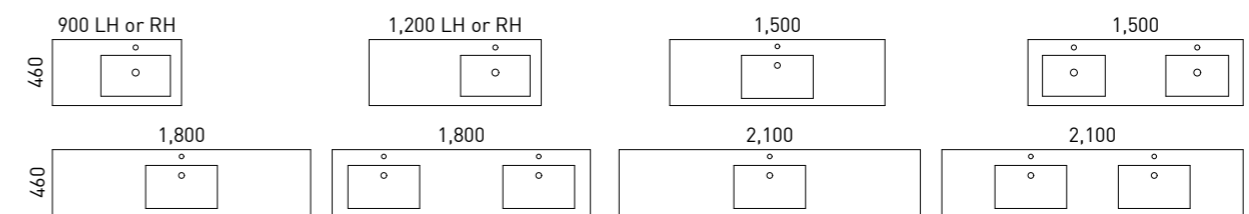

[01.] Marshall Vanity 1500mm | MAR-V-1500-D-STA-W | $3,827 Oxidised Beamwood Cabinet with Pure White Caesarstone Top and White Gloss Allure Ceramic Basins | Shown with Under Cabinet Vanity Lighting | LED-L-UNDERCAB-V | ADD $391 **[02.] Marshall Vanity 1500mm** | MAR-V-1500-C-SSA-W | $3,494 Tassie Oak Cabinet with Calcutta Snow SilkSurface Top and White Gloss Iconic 500 Ceramic Basin **[03.] Marshall Vanity 900mm** | MAR-V-900-R-STA-W | $2,777 White Satin Cabinet with White Attica Caesarstone Top and Diamond White Gloss Ceramic Basin **[04.] Marshall Vanity 1200mm** | MAR-V-1200-R-SSA-W | $2,894 Rural Oak Cabinet with Bianco Pearl SilkSurface Top and White Gloss Myrtle Ceramic Basin **[05.] Marshall Vanity 1500mm** | MAR-V-1500-C-SSA-W | $3,494 Tassie Oak Cabinet with Calcutta Snow SilkSurface Top and White Gloss Iconic 500 Ceramic Basin **Please refer to pricelist pages for all available options.**

*Selected sizes. See page 258 for Vanity Top Collection.