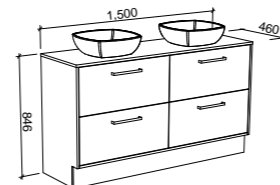

CABINET WITH	SKU	RRP
18mm Laminate Top with White Gloss Ceramic Above Counter Basin	DEL-V-1500-D-LMA-F	$3,282
No Top	DEL-VCO-1500-D-X-F	$2,264

Delaware

G GOLD INCLUSIONS