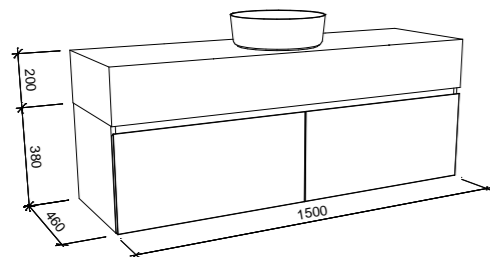

Kingsley

G GOLD INCLUSIONS

KINGSLEY 1500mm SINGLE BOWL

Wall Hung

CABINET WITH	SKU	RRP
Alpha Ceramic Top	KIN-V-1500-C-APH-W	$2,506
Regal Mineral Composite Top	KIN-V-1500-C-REG-W	$2,392
Stadium Mineral Composite Top	KIN-V-1500-C-STD-W	$2,392
Haven Matt Dolomite Top	KIN-V-1500-C-HVN-W	$2,392
Quest Gloss Dolomite Top	KIN-V-1500-C-QUE-W	$2,392
20mm SilkSurface Top with Above Counter White Gloss Ceramic Basin	KIN-V-1500-C-SSA-W	$2,955
20mm SilkSurface Top with Under Counter White Gloss Ceramic Basin	KIN-V-1500-C-SSU-W	$3,225
20mm Caesarstone Top with Above Counter White Gloss Ceramic Basin	KIN-V-1500-C-STA-W	$3,085
20mm Caesarstone Top with Under Counter White Gloss Ceramic Basin	KIN-V-1500-C-STU-W	$3,321
60mm SilkSurface Freedom Top with Above Counter White Gloss Ceramic Basin	KIN-V-1500-C-FRA-W	$3,372
60mm SilkSurface Freedom Top with Under Counter White Gloss Ceramic Basin	KIN-V-1500-C-FRU-W	$3,608
200mm SilkSurface Box Top with Above Counter White Gloss Ceramic Basin	KIN-V-1500-C-BXA-W	$3,866
200mm SilkSurface Box Top with Under Counter White Gloss Ceramic Basin	KIN-V-1500-C-BXU-W	$3,866
No Top	KIN-VCO-1500-C-X-W	$1,274