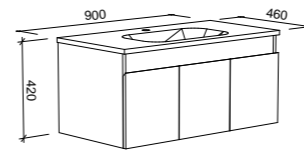

ROCKFORD 900mm

Wall Hung

CABINET WITH	SKU	RRP
Haven Matt Dolomite Top	RKF-V-900-C-HVN-W	$1,120
Quest Gloss Dolomite Top	RKF-V-900-C-QUE-W	$1,120
No Top	RKF-VCO-900-C-X-W	$736