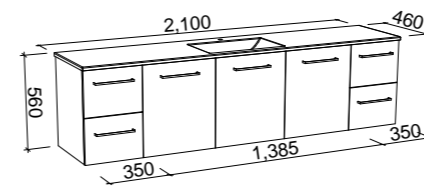

CARLO 2100mm SINGLE BOWL

Wall Hung

CABINET WITH	SKU	RRP
Regal Mineral Composite Top	CAR-V-2100-C-REG-W	$4,944
No Top	CAR-VCO-2100-C-X-W	$2,505

Floor Standing