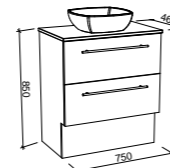

Floor Standing

CABINET WITH	SKU	RRP
20mm SilkSurface Top with White Gloss Above Counter Ceramic Basin	OXB-V-750-C-SSA-F	$2,564
20mm SilkSurface Top with White Gloss Under Counter Ceramic Basin	OXB-V-750-C-SSU-F	$2,564
20mm Caesarstone Top with White Gloss Above Counter Ceramic Basin	OXB-V-750-C-STA-F	$2,715
20mm Caesarstone Top with White Gloss Under Counter Ceramic Basin	OXB-V-750-C-STU-F	$2,999
No Top	OXB-VCO-750-C-X-F	$1,690