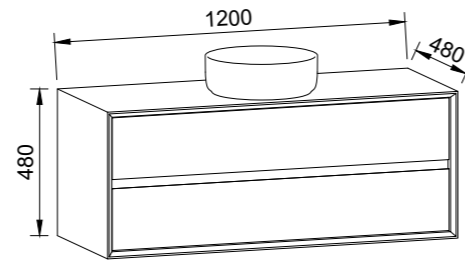

EMBRACE 900mm

Wall Hung

CABINET WITH	SKU	RRP
20mm SilkSurface Top with White Gloss Above Counter Ceramic Basin	EMB-V-900-C-SSA-W	\$4,521

EMBRACE 1200mm

Wall Hung

CABINET WITH	SKU	RRP
20mm SilkSurface Top with White Gloss Above Counter Ceramic Basin	EMB-V-1200-C-SSA-W	\$4,770