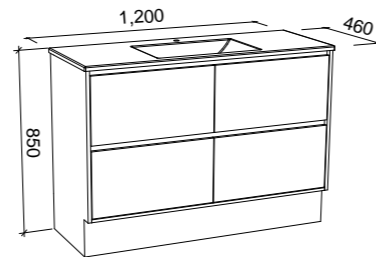

CABINET WITH	SKU	RRP
Alpha Ceramic Top	GRA-V-1200-C-APH-F	$2,930
Regal Mineral Composite Top	GRA-V-1200-C-REG-F	$2,930
Haven Matt Dolomite Top	GRA-V-1200-C-HVN-F	$2,930
Quest Gloss Dolomite Top	GRA-V-1200-C-QUE-F	$2,930
20mm SilkSurface Top with White Gloss Above Counter Ceramic Basin	GRA-V-1200-C-SSA-F	$3,481
20mm SilkSurface Top with White Gloss Under Counter Ceramic Basin	GRA-V-1200-C-SSU-F	$3,481
20mm Caesarstone Top with White Gloss Above Counter Ceramic Basin	GRA-V-1200-C-STA-F	$3,789
20mm Caesarstone Top with White Gloss Under Counter Ceramic Basin	GRA-V-1200-C-STU-F	$4,057
No Top	GRA-VCO-1200-C-X-F	$2,261

Grange

G GOLD INCLUSIONS