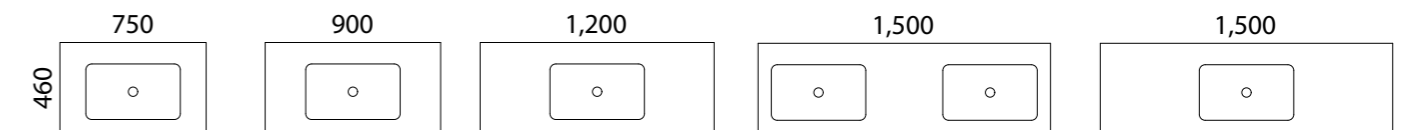

Rockford

S SILVER INCLUSIONS

The Rockford vanity boasts a slimline design and modern, elegant aesthetic. Fingerpull is standard on this all-door vanity. Available in wall hung and floor standing.

- Top options include:
  - 20mm integrated top with 0, 1 or 3 taphole option - Haven, Quest