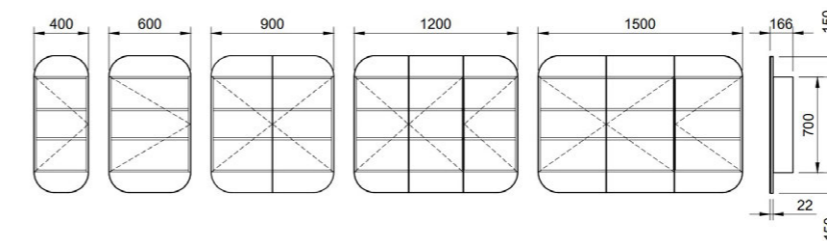

[01.] Jazz Arch Shaving Cabinet 1500mm | JZA-SC-1500-3-G | $1,666 White Satin Cabinet **Jazz Arch Platinum Shaving Cabinet 1500mm** | JZA-SC-1500-3-P | $1,784
[02.] Jazz Arch Shaving Cabinet 1500mm | JZA-SC-1500-3-G | $1,666 Olive Satin Cabinet **Jazz Arch Platinum Shaving Cabinet 1500mm** | JZA-SC-1500-3-P | $1,784
[03.] Jazz Arch Shaving Cabinet 600mm | JZA-SC-600-S-G | $1,100 each Light Grey Satin Cabinet **Jazz Arch Platinum Shaving Cabinet 600mm** | JZA-SC-600-S-P | $1,158 each [04.] Jazz Arch Shaving Cabinet 400mm | JZA-SC-400-S-G | $912 each Classic Oak Cabinet **Jazz Arch Platinum Shaving Cabinet 400mm** | JZA-SC-400-S-P | $964 each **Please refer to pricelist pages for all available options.**