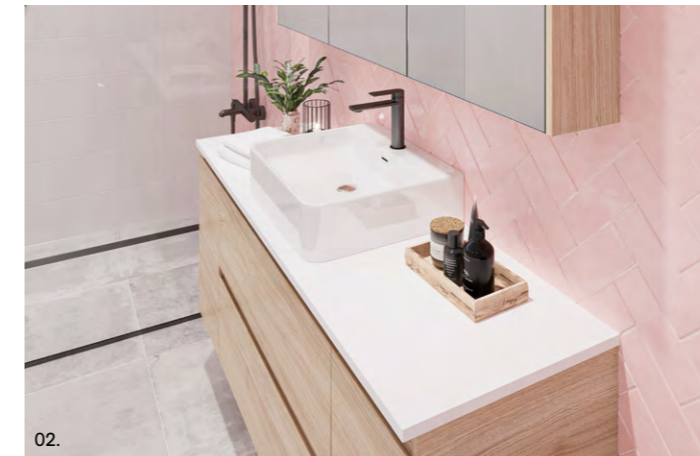

[01.] Marshall Vanity 1500mm | MAR-V-1500-D-STA-W | $3,827 Oxidised Beamwood Cabinet with Pure White Caesarstone Top and White Gloss Allure Ceramic Basins | Shown with Under Cabinet Vanity Lighting | LED-L-UNDERCAB-V | ADD $391 **[02.] Marshall Vanity 1500mm** | MAR-V-1500-C-SSA-W | $3,494 Tassie Oak Cabinet with Calcutta Snow SilkSurface Top and White Gloss Iconic 500 Ceramic Basin **[03.] Marshall Vanity 900mm** | MAR-V-900-R-STA-W | $2,777 White Satin Cabinet with White Attica Caesarstone Top and Diamond White Gloss Ceramic Basin **[04.] Marshall Vanity 1200mm** | MAR-V-1200-R-SSA-W | $2,894 Rural Oak Cabinet with Bianco Pearl SilkSurface Top and White Gloss Myrtle Ceramic Basin **[05.] Marshall Vanity 1500mm** | MAR-V-1500-C-SSA-W | $3,494 Tassie Oak Cabinet with Calcutta Snow SilkSurface Top and White Gloss Iconic 500 Ceramic Basin **Please refer to pricelist pages for all available options.**

*Selected sizes. See page 258 for Vanity Top Collection.