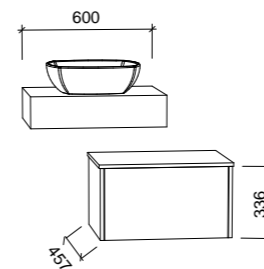

Milan

P PLATINUM INCLUSIONS

MILAN 600mm

Wall Hung

CABINET WITH	SKU	RRP
Complete Unit Including White Gloss Ceramic Above Counter Basin, Laminate Slab Top and Cabinet	MIL-V-600-C-LMA-W	\$2,753
Complete Unit Including White Gloss Ceramic Above Counter Basin, SilkSurface Top and Cabinet	MIL-V-600-C-BAA-W	\$2,497
Wall Hung Cabinet Only	MIL-VCO-600-C-X-W	\$1,493
Laminated Slab Top and Basin Only 600 x 460 x 140 with mounting brackets Incl. White Gloss Ceramic Above Counter Basin	LMA-ST-600-140-460-C	\$1,454
SilkSurface Top and Basin Only 600 x 460 x 140 with mounting brackets Incl. White Gloss Ceramic Above Counter Basin	BAA-ST-600-140-460-C	\$1,055