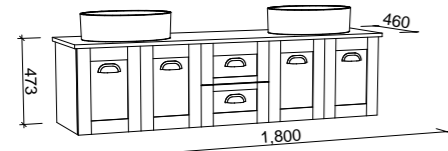

VICTORIA 1800mm DOUBLE BOWL

Wall Hung

CABINET WITH	SKU	RRP
20mm SilkSurface Top with White Gloss Above Counter Ceramic Basin	VIC-V-1800-D-SSA-W	$3,652
20mm SilkSurface Top with White Gloss Under Counter Ceramic Basin	VIC-V-1800-D-SSU-W	$3,652
20mm Caesarstone Top with White Gloss Above Counter Ceramic Basin	VIC-V-1800-D-STA-W	$4,722
20mm Caesarstone Top with White Gloss Under Counter Ceramic Basin	VIC-V-1800-D-STU-W	$5,293
60mm SilkSurface Freedom Top with White Gloss Above Counter Ceramic Basin	VIC-V-1800-D-FRA-W	$4,126
60mm SilkSurface Freedom Top with White Gloss Under Counter Ceramic Basin	VIC-V-1800-D-FRU-W	$4,126
No Top	VIC-VCO-1800-D-X-W	$3,222