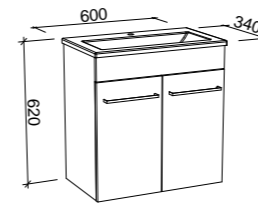

ENSUITE 600mm

Wall Hung

CABINET WITH	SKU	RRP
Ensuite Mineral Composite Top	ENS-V-600-C-ENS-W	$1,189
No Top	ENS-VCO-600-C-X-W	$777

Floor Standing