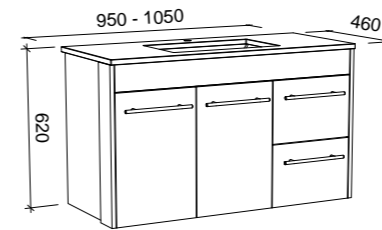

WALL TO WALL 950mm - 1050mm (Nominate the exact size you require when ordering)

Wall Hung

CABINET WITH	SKU	RRP
20mm SilkSurface Top with White Gloss Above Counter Ceramic Basin	WTW-V-1050-C-SSA-W	$2,661
20mm SilkSurface Top with White Gloss Under Counter Ceramic Basin	WTW-V-1050-C-SSU-W	$2,661
No Top	WTW-VCO-1050-C-X-W	$1,483