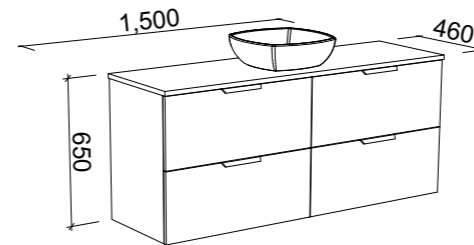

SUTHERLAND HOUSE 1500mm SINGLE BOWL

Wall Hung