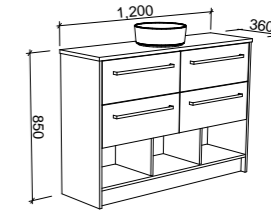

CABINET WITH	SKU	RRP
20mm SilkSurface Top with White Gloss Above Counter Ceramic Basin	KAR-V-1200-C-SSA-F	$3,648
20mm SilkSurface Top with White Gloss Ceramic Mini Under Counter Basin	KAR-V-1200-C-SSU-F	$3,648
20mm Caesarstone Top with White Gloss Above Counter Ceramic Basin	KAR-V-1200-C-STA-F	$3,955
20mm Caesarstone Top with White Gloss Mini Under Counter Ceramic Basin	KAR-V-1200-C-STU-F	$3,955
No Top	KAR-VCO-1200-C-X-F	$2,457

Floor Standing