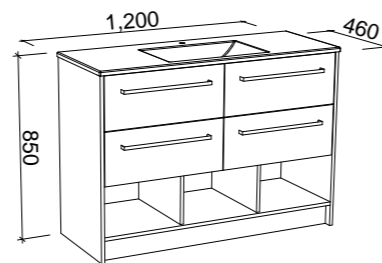

CABINET WITH	SKU	RRP
Alpha Ceramic Top	KAN-V-1200-C-APH-F	$3,111
Regal Mineral Composite Top	KAN-V-1200-C-REG-F	$3,111
Haven Matt Dolomite Top	KAN-V-1200-C-HVN-F	$3,111
Quest Gloss Dolomite Top	KAN-V-1200-C-QUE-F	$3,111
20mm SilkSurface Top with White Gloss Above Counter Ceramic Basin	KAN-V-1200-C-SSA-F	$3,671
20mm SilkSurface Top with White Gloss Under Counter Ceramic Basin	KAN-V-1200-C-SSU-F	$3,671
20mm Caesarstone Top with White Gloss Above Counter Ceramic Basin	KAN-V-1200-C-STA-F	$3,977
20mm Caesarstone Top with White Gloss Under Counter Ceramic Basin	KAN-V-1200-C-STU-F	$4,261
No Top	KAN-VCO-1200-C-X-F	$2,457

Kansas

G GOLD INCLUSIONS