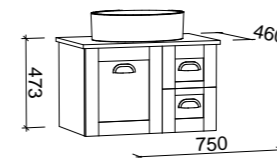

Victoria

G GOLD INCLUSIONS

VICTORIA 750mm

Wall Hung

CABINET WITH	SKU	RRP
Alpha Ceramic Top	VIC-V-750-C-APH-W	\$1,874
20mm SilkSurface Top with White Gloss Above Counter Ceramic Basin	VIC-V-750-C-SSA-W	\$2,194
20mm SilkSurface Top with White Gloss Under Counter Ceramic Basin (2x doors only)	VIC-V-750-C-SSU-W	\$2,194
20mm Caesarstone Top with White Gloss Above Counter Ceramic Basin	VIC-V-750-C-STA-W	\$2,545
20mm Caesarstone Top with White Gloss Under Counter Ceramic Basin (2x doors only)	VICU-V-750-C-STU-W	\$2,832
60mm SilkSurface Freedom Top with White Gloss Above Counter Ceramic Basin	VIC-V-750-C-FRA-W	\$2,348
60mm SilkSurface Freedom Top with White Gloss Under Counter Ceramic Basin	VIC-V-750-C-FRU-W	\$2,348
No Top	VIC-VCO-750-C-X-W	\$1,767
No Top (2x doors only)	VICU-VCO-750-C-X-W	\$1,767