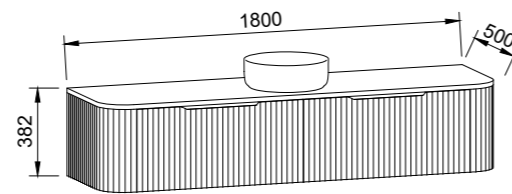

SANTOS 1800mm SINGLE BOWL

Wall Hung

CABINET WITH	SKU	RRP
20mm SilkSurface Top with White Gloss Above Counter Ceramic Basin	SAN-V-1800-C-SSA-W	$3,940
No Top	SAN-VCO-1800-C-X-W	$3,039