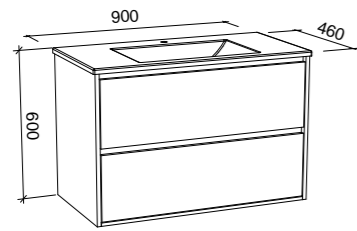

Grange

G GOLD INCLUSIONS

GRANGE 900mm

Wall Hung

CABINET WITH	SKU	RRP
Alpha Ceramic Top	GRA-V-900-C-APH-W	$1,929
Regal Mineral Composite Top	GRA-V-900-C-REG-W	$1,929
Haven Matt Dolomite Top	GRA-V-900-C-HVN-W	$1,929
Quest Gloss Dolomite Top	GRA-V-900-C-QUE-W	$1,929
20mm SilkSurface Top with White Gloss Above Counter Ceramic Basin	GRA-V-900-C-SSA-W	$2,571
20mm SilkSurface Top with White Gloss Under Counter Ceramic Basin	GRA-V-900-C-SSU-W	$2,571
20mm Caesarstone Top with White Gloss Above Counter Ceramic Basin	GRA-V-900-C-STA-W	$2,733
20mm Caesarstone Top with White Gloss Under Counter Ceramic Basin	GRA-V-900-C-STU-W	$3,001
No Top	GRA-VCO-900-C-X-W	$1,385

Floor Standing