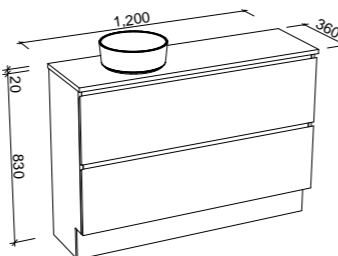

NOTE: Right-hand offset also available. Order by replacing -L- with -R- in the relevant SKU.

BILLIE 1200mm OFFSET BOWL

Wall Hung

Floor Standing

CABINET WITH	SKU	RRP
20mm SilkSurface Top with White Gloss Above Counter Ceramic Basin Left-hand Offset	BIL-V-1200-L-SSA-W	\$2,771
20mm SilkSurface Top with White Gloss Mini Under Counter Basin Left-hand Offset	BIL-V-1200-L-SSU-W	\$2,771
20mm Caesarstone Top with White Gloss Above Counter Ceramic Basin Left-hand Offset	BIL-V-1200-L-STA-W	\$3,078
20mm Caesarstone Top with White Gloss Mini Under Counter Basin Left-hand Offset	BIL-V-1200-L-STU-W	\$3,347
No Top Left-hand Offset	BIL-VCO-1200-L-X-W	\$1,512