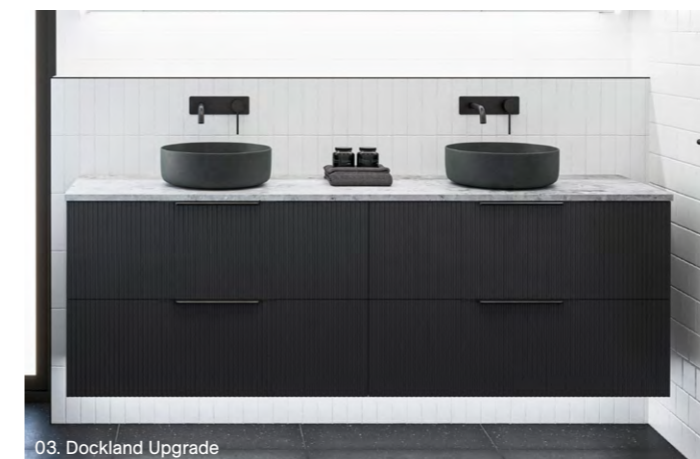

Available in wall hung and floor standing.

- Top options include:
 - 20mm SilkSurface or Caesarstone slab top with above or under counter basin/s
- Cabinet options include:
 - Painted only

[01.] Henley Vanity 1500mm | HEN-V-1500-D-SSA-W | \$5,005 Olive Satin Cabinet with Calcutta Snow SilkSurface Top and Brushed Gold Luxe Stainless Steel Basins | Shown with Basin Colour Upgrade | UPG-OPT-STAINLESS | ADD \$354 per basin | Shown with Under Cabinet Vanity Lighting | LED-L-UNDERCAB-V | ADD \$391 **[02.] Henley Vanity 900mm** | HEN-V-900-C-SSA-F | \$3,244 Light Grey Satin Cabinet with Arctic White SilkSurface Top and White Gloss Allure Ceramic Basin **[03.] Henley Vanity 1800mm** | HEN-V-1800-D-SSA-W | \$5,159 Black Satin Cabinet with Grigio Stone SilkSurface Top and Black Matt Allure Ceramic Basins | Shown with Basin Colour Upgrade | UPG-OPT-BASCOLOUR | ADD \$144 per basin | Shown with Cabinet Front Upgrade | ROU-OPT-DOCKLAND | ADD \$176 per drawer | Shown with Under Cabinet Vanity Lighting | LED-L-UNDERCAB-V | ADD \$391 **[04.] Henley Vanity 600mm** | HEN-V-600-C-SSU-W | \$2,645 White Satin Cabinet with Stratiss SilkSurface Top and White Gloss Allure Under Counter Ceramic Basin **Please refer to pricelist pages for all available options.**