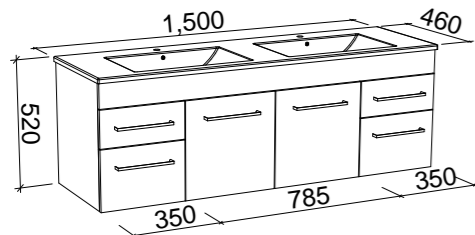

INDIANA 1500mm DOUBLE BOWL

Wall Hung

CABINET WITH	SKU	RRP
Alpha Ceramic Top	IND-V-1500-D-APH-W	$3,341
No Top	IND-VCO-1500-D-X-W	$1,865

Floor Standing