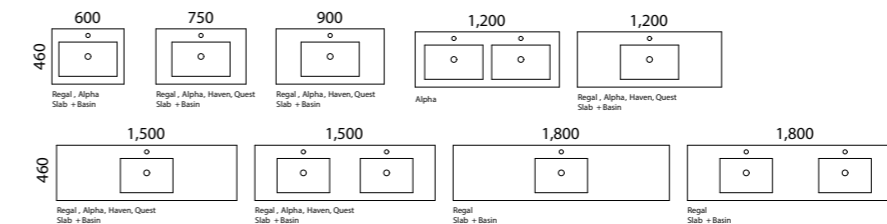

[01.] Kansas Vanity 900mm | KAN-V-900-C-SSA-F | $2,832 Light Pistachio Satin Cabinet with Arctic White SilkSurface Top and White Matt Allure Flute Ceramic Basin | Shown with Basin Colour Upgrade | UPG-OPT-BASCOLOUR | ADD $144 **[02.] Kansas Vanity 1200mm** | KAN-V-1200-C-STA-W | $3,197 White Satin Cabinet with Alpine Mist Caesarstone Top and White Gloss Allure Ceramic Basin **[03.] Kansas Vanity 1200mm** | KAN-V-1200-C-HVN-W | $2,332 Antico Oak Cabinet with Haven Matt Top | Shown with Under Cabinet Vanity Lighting | LED-L-UNDERCAB-V | ADD $391 **[04.] Kansas Vanity 1500mm** | KAN-V-1500-D-QUE-W | $3,390 Black Satin Cabinet with Quest Gloss Top | Shown with Under Cabinet Vanity Lighting | LED-L-UNDERCAB-V | ADD $391 **Please refer to pricelist pages for all available options.**

*Selected sizes. See page 258 for Vanity Top Collection.