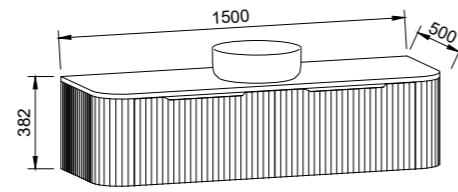

SANTOS 1500mm SINGLE BOWL

Wall Hung

CABINET WITH	SKU	RRP
20mm SilkSurface Top with White Gloss Above Counter Ceramic Basin	SAN-V-1500-C-SSA-W	$3,560
No Top	SAN-VCO-1500-C-X-W	$2,882