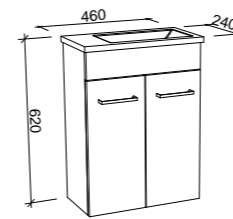

ENSUITE 460mm

Wall Hung

CABINET WITH	SKU	RRP
Ensuite Mineral Composite Top Left-hand Offset	ENS-V-460-L-ENS-W	$900
No Top Left-hand Offset	ENS-VCO-460-L-X-W	$681

Floor Standing