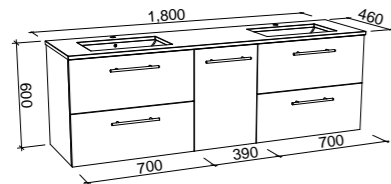

Marshall

G GOLD INCLUSIONS

MARSHALL 1800mm DOUBLE BOWL

Wall Hung

CABINET WITH	SKU	RRP
20mm SilkSurface Top with White Gloss Above Counter Ceramic Basin	MAR-V-1800-D-SSA-W	$3,880
20mm SilkSurface Top with White Gloss Under Counter Ceramic Basin	MAR-V-1800-D-SSU-W	$3,880
20mm Caesarstone Top with White Gloss Above Counter Ceramic Basin	MAR-V-1800-D-STA-W	$4,394
20mm Caesarstone Top with White Gloss Under Counter Ceramic Basin	MAR-V-1800-D-STU-W	$4,960
No Top	MAR-VCO-1800-D-X-W	$2,028