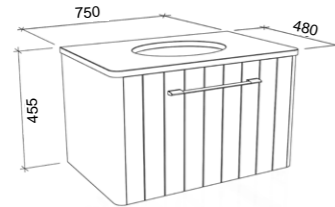

SABA 750mm

Wall Hung

CABINET WITH	SKU	RRP
20mm SilkSurface Top with White Gloss Above Counter Ceramic Basin	SAB-V-750-C-SSA-W	$1,863
20mm SilkSurface Top with White Gloss Under Counter Ceramic Basin	SAB-V-750-C-SSU-W	$2,138
No Top	SAB-VCO-750-C-X-W	$1,078