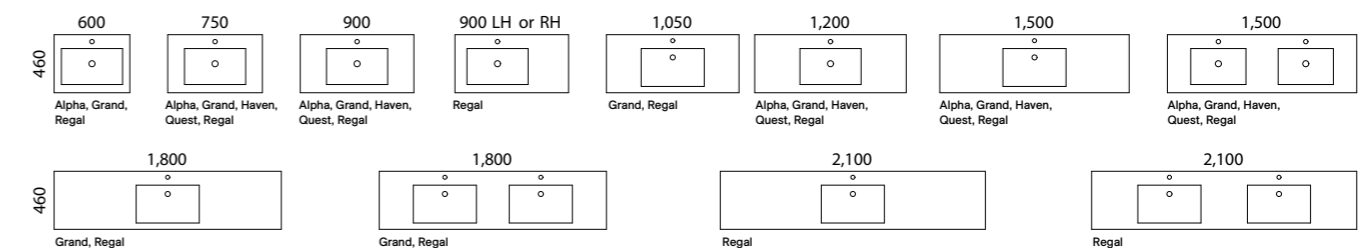

[01.] Carlo Vanity 1800mm | CAR-V-1800-D-REG-W | $3,807 Planked Urban Oak Cabinet with Regal Mineral Composite Top **[02.] Carlo Vanity 1500mm** | CAR-V-1500-C-GND-F | $3,588 Estella Oak Cabinet with Grand Mineral Composite Top **[03.] Carlo Vanity 1200mm** | CAR-V-1200-C-HVN-W | $2,418 White Satin Cabinet with Haven Matt Dolomite Top **Please refer to pricelist pages for all available options.**

*Selected sizes. See page 258 for Vanity Top Collection.