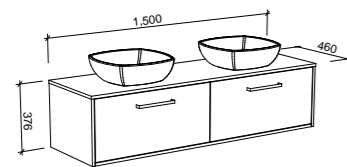

DELAWARE 1500mm DOUBLE BOWL

Wall Hung

CABINET WITH	SKU	RRP
18mm Laminate Top with White Gloss Ceramic Above Counter Basin	DEL-V-1500-D-LMA-W	$2,625
No Top	DEL-VCO-1500-D-X-W	$1,607

Floor Standing