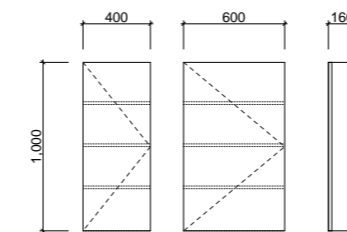

[01.] Jazz Shaving Cabinet 600mm | JZZ-SC-600-S-G | $929 each Light Grey Satin Cabinet Jazz Platinum Shaving Cabinet 600mm | JZZ-SC-600-S-P | $986 each
[02.] Jazz Shaving Cabinet 400mm | JZZ-SC-400-S-G | $799 Boston Oak Cabinet Jazz Platinum Shaving Cabinet 400mm | JZZ-SC-400-S-P | $866 Please refer to pricelist pages for all available options.