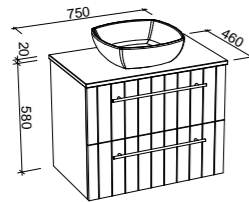

HENLEY 750mm

Wall Hung

CABINET WITH	SKU	RRP
20mm SilkSurface Top with White Gloss Above Counter Ceramic Basin	HEN-V-750-C-SSA-W	$2,752
20mm SilkSurface Top with White Gloss Under Counter Ceramic Basin	HEN-V-750-C-SSU-W	$2,752
20mm Caesarstone Top with White Gloss Above Counter Ceramic Basin	HEN-V-750-C-STA-W	$2,903
20mm Caesarstone Top with White Gloss Under Counter Ceramic Basin	HEN-V-750-C-STU-W	$3,187
No Top	HEN-VCO-750-C-X-W	$1,860

Floor Standing