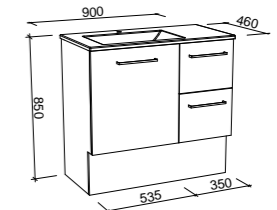

CABINET WITH	SKU	RRP
Regal Mineral Composite Top Left-hand Offset	CAR-V-900-L-REG-F	$1,869
No Top Left-hand Offset	CAR-VCO-900-L-X-F	$1,869