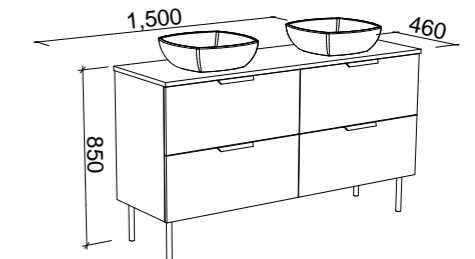

SUTHERLAND HOUSE 900mm

Wall Hung

On Legs

CABINET WITH	SKU	RRP
20mm SilkSurface Top with White Gloss Above Counter Ceramic Basin	SHC-V-900-C-SSA-W	$3,225
20mm SilkSurface Top with White Gloss Under Counter Ceramic Basin	SHC-V-900-C-SSU-W	$3,225
20mm Caesarstone Top with White Gloss Above Counter Ceramic Basin	SHC-V-900-C-STA-W	$3,239
20mm Caesarstone Top with White Gloss Under Counter Ceramic Basin	SHC-V-900-C-STU-W	$3,611
No Top	SHC-VCO-900-C-X-W	$2,110

CABINET WITH	SKU	RRP
20mm SilkSurface Top with White Gloss Above Counter Ceramic Basin	SHC-V-900-C-SSA-L	$3,320
20mm SilkSurface Top with White Gloss Under Counter Ceramic Basin	SHC-V-900-C-SSU-L	$3,320
20mm Caesarstone Top with White Gloss Above Counter Ceramic Basin	SHC-V-900-C-STA-L	$3,359
20mm Caesarstone Top with White Gloss Under Counter Ceramic Basin	SHC-V-900-C-STU-L	$3,731
No Top	SHC-VCO-900-C-X-L	$2,320

SUTHERLAND HOUSE 1200mm

Wall Hung

On Legs

CABINET WITH	SKU	RRP
20mm SilkSurface Top with White Gloss Above Counter Ceramic Basin	SHC-V-1200-C-SSA-W	$3,588
20mm SilkSurface Top with White Gloss Under Counter Ceramic Basin	SHC-V-1200-C-SSU-W	$3,588
20mm Caesarstone Top with White Gloss Above Counter Ceramic Basin	SHC-V-1200-C-STA-W	$3,731
20mm Caesarstone Top with White Gloss Under Counter Ceramic Basin	SHC-V-1200-C-STU-W	$4,081
No Top	SHC-VCO-1200-C-X-W	$2,932