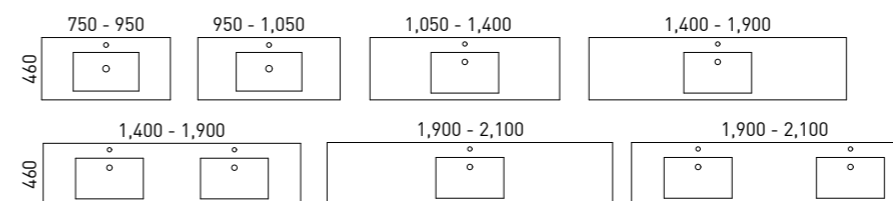

[01.] Wall To Wall Vanity 1050-1400mm | WTW-V-1400-C-SSA-W | $3,642 Aged Walnut Cabinet with Calcutta Snow SilkSurface Top and White Matt Allure Flute Ceramic Basin | Shown with Basin Colour Upgrade | UPG-OPT-BASCOLOUR | ADD $144 | Shown with Under Cabinet Vanity Lighting | LED-L-UNDERCAB-V | ADD $391 **[02.] Wall To Wall Vanity 1400-1900mm** | WTW-V-1900-C-SSA-F | $4,746 Bottega Oak Cabinet with Arctic White SilkSurface Top and White Gloss Quill Ceramic Basin **[03.] Wall To Wall Vanity 750-950mm** | WTW-V-950-C-SSU-F | $2,797 White Gloss Cabinet with Canvas Mist SilkSurface Top and White Gloss Rectangle Under Counter Ceramic Basin **[04.] Wall To Wall Vanity 1400-1900mm** | WTW-V-1900-C-SSA-W | $4,290 Emerald Green Satin Cabinet with Carrara SilkSurface Top and White Matt Lorenzo Inset Ceramic Basin | Shown with Basin Colour Upgrade | UPG-OPT-BASCOLOUR | ADD $144 **Please refer to pricelist pages for all available options.**