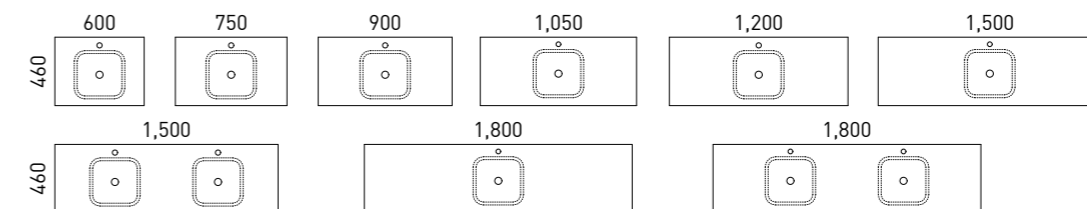

[01.] Henley Vanity 1500mm | HEN-V-1500-D-SSA-W | $5,005 Olive Satin Cabinet with Calcutta Snow SilkSurface Top and Brushed Gold Luxe Stainless Steel Basins | Shown with Basin Colour Upgrade | UPG-OPT-STAINLESS | ADD $354 per basin | Shown with Under Cabinet Vanity Lighting | LED-L-UNDERCAB-V | ADD $391 **[02.] Henley Vanity 900mm** | HEN-V-900-C-SSA-F | $3,244 Light Grey Satin Cabinet with Arctic White SilkSurface Top and White Gloss Allure Ceramic Basin **[03.] Henley Vanity 1800mm** | HEN-V-1800-D-SSA-W | $5,159 Black Satin Cabinet with Grigio Stone SilkSurface Top and Black Matt Allure Ceramic Basins | Shown with Basin Colour Upgrade | UPG-OPT-BASCOLOUR | ADD $144 per basin | Shown with Cabinet Front Upgrade | ROU-OPT-DOCKLAND | ADD $176 per drawer | Shown with Under Cabinet Vanity Lighting | LED-L-UNDERCAB-V | ADD $391 **[04.] Henley Vanity 600mm** | HEN-V-600-C-SSU-W | $2,645 White Satin Cabinet with Stratiss SilkSurface Top and White Gloss Allure Under Counter Ceramic Basin **Please refer to pricelist pages for all available options.**