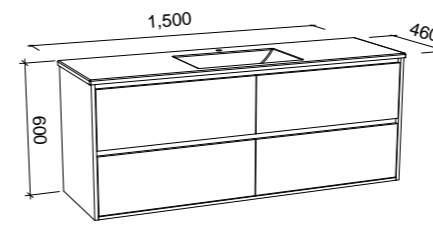

GRANGE 1500mm SINGLE BOWL

Wall Hung

CABINET WITH	SKU	RRP
Alpha Ceramic Top	GRA-V-1500-C-APH-W	$3,502
Regal Mineral Composite Top	GRA-V-1500-C-REG-W	$3,395
Haven Matt Dolomite Top	GRA-V-1500-C-HVN-W	$3,395
Quest Gloss Dolomite Top	GRA-V-1500-C-QUE-W	$3,395
20mm SilkSurface Top with White Gloss Above Counter Ceramic Basin	GRA-V-1500-C-SSA-W	$3,960
20mm SilkSurface Top with White Gloss Under Counter Ceramic Basin	GRA-V-1500-C-SSU-W	$3,960
20mm Caesarstone Top with White Gloss Above Counter Ceramic Basin	GRA-V-1500-C-STA-W	$4,090
20mm Caesarstone Top with White Gloss Under Counter Ceramic Basin	GRA-V-1500-C-STU-W	$4,374
No Top	GRA-VCO-1500-C-X-W	$2,327

Floor Standing