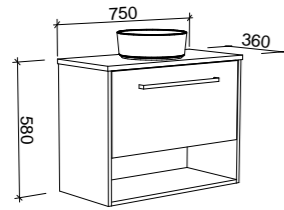

NOTE: See pages 264 - 270 for selected small space basins for the Karlie.

Karlie

G GOLD INCLUSIONS

KARLIE 750mm

Wall Hung

CABINET WITH	SKU	RRP
20mm SilkSurface Top with White Gloss Above Counter Ceramic Basin	KAR-V-750-C-SSA-W	\$2,004
20mm SilkSurface Top with White Gloss Ceramic Mini Under Counter Basin	KAR-V-750-C-SSU-W	\$2,004
20mm Caesarstone Top with White Gloss Above Counter Ceramic Basin	KAR-V-750-C-STA-W	\$2,147
20mm Caesarstone Top with White Gloss Mini Under Counter Ceramic Basin	KAR-V-750-C-STU-W	\$2,147
No Top	KAR-VCO-750-C-X-W	\$1,130