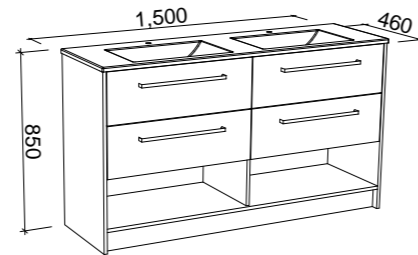

CABINET WITH	SKU	RRP
Alpha Ceramic Top	KAN-V-1500-D-APH-F	$4,508
Regal Mineral Composite Top	KAN-V-1500-D-REG-F	$4,395
Haven Matt Dolomite Top	KAN-V-1500-D-HVN-F	$4,395
Quest Gloss Dolomite Top	KAN-V-1500-D-QUE-F	$4,395
20mm SilkSurface Top with White Gloss Above Counter Ceramic Basin	KAN-V-1500-D-SSA-F	$4,981
20mm SilkSurface Top with White Gloss Under Counter Ceramic Basin	KAN-V-1500-D-SSU-F	$4,981
20mm Caesarstone Top with White Gloss Above Counter Ceramic Basin	KAN-V-1500-D-STA-F	$5,135
20mm Caesarstone Top with White Gloss Under Counter Ceramic Basin	KAN-V-1500-D-STU-F	$5,703
No Top	KAN-VCO-1500-D-X-F	$3,149