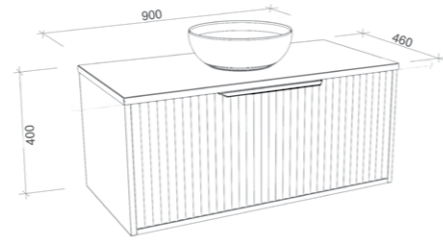

ELWOOD 900mm

Wall Hung

CABINET WITH	SKU	RRP
20mm SilkSurface Top with White Gloss Above Counter Ceramic Basin	ELW-V-900-C-SSA-W	$2,196
20mm SilkSurface Top with White Gloss Under Counter Ceramic Basin	ELW-V-900-C-SSU-W	$2,346
20mm Caesarstone Top with White Gloss Above Counter Ceramic Basin	ELW-V-900-C-STA-W	$2,367
20mm Caesarstone Top with White Gloss Under Counter Ceramic Basin	ELW-V-900-C-STU-W	$2,651
No Top	ELW-VCO-900-C-X-W	$1,013