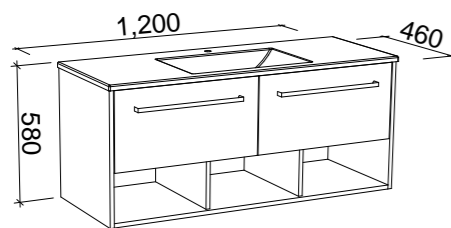

KANSAS 1200mm SINGLE BOWL

Wall Hung

CABINET WITH	SKU	RRP
Alpha Ceramic Top	KAN-V-1200-C-APH-W	$2,332
Regal Mineral Composite Top	KAN-V-1200-C-REG-W	$2,332
Haven Matt Dolomite Top	KAN-V-1200-C-HVN-W	$2,332
Quest Gloss Dolomite Top	KAN-V-1200-C-QUE-W	$2,332
20mm SilkSurface Top with White Gloss Above Counter Ceramic Basin	KAN-V-1200-C-SSA-W	$2,891
20mm SilkSurface Top with White Gloss Under Counter Ceramic Basin	KAN-V-1200-C-SSU-W	$2,891
20mm Caesarstone Top with White Gloss Above Counter Ceramic Basin	KAN-V-1200-C-STA-W	$3,197
20mm Caesarstone Top with White Gloss Under Counter Ceramic Basin	KAN-V-1200-C-STU-W	$3,481
No Top	KAN-VCO-1200-C-X-W	$1,638

Floor Standing