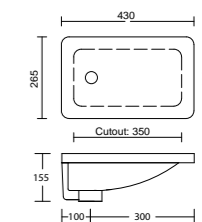

Mini Rectangle Under Counter White

With overflow to side.

- **WG** MRE-BS-425-WG-S | $220