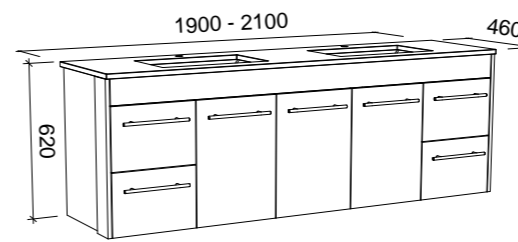

WALL TO WALL 1900mm - 2100mm DOUBLE BOWL (Nominate the exact size you require when ordering)

Wall Hung