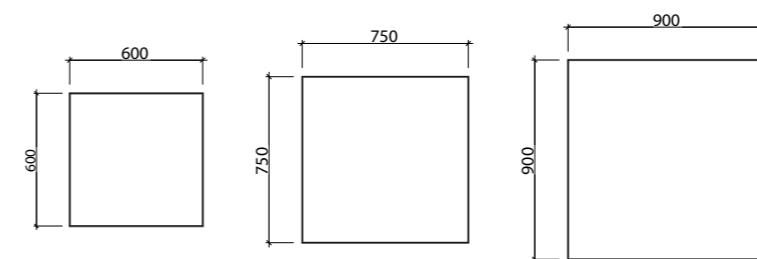

[01.] California Mirror 900mm | CAL-M-900-900 | $646 [02.] California Mirror 900mm | CAL-M-900-900 | $646 Please refer to pricelist pages for all available options.