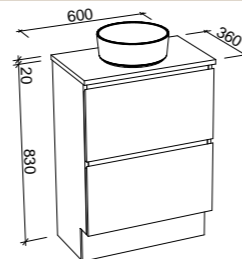

Floor Standing

CABINET WITH	SKU	RRP
20mm SilkSurface Top with White Gloss Above Counter Ceramic Basin	BIL-V-600-C-SSA-F	$2,122
20mm SilkSurface Top with White Gloss Mini Under Counter Ceramic Basin	BIL-V-600-C-SSU-F	$2,122
20mm Caesarstone Top with White Gloss Above Counter Ceramic Basin	BIL-V-600-C-STA-F	$2,148
20mm Caesarstone Top with White Gloss Mini Under Counter Ceramic Basin	BIL-V-600-C-STU-F	$2,417
No Top	BIL-VCO-600-C-X-F	$1,306

NOTE: See pages 264 - 270 for selected small space basins for the Billie.

Billie

G GOLD INCLUSIONS