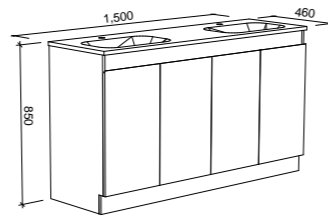

CABINET WITH	SKU	RRP
Haven Matt Dolomite Top	RKF-V-1500-D-HVN-F	$1,924
Quest Gloss Dolomite Top	RKF-V-1500-D-QUE-F	$1,924
No Top	RKF-VCO-1500-D-X-F	$1,304

Saba

G GOLD INCLUSIONS