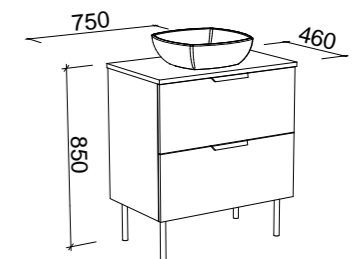

CABINET WITH	SKU	RRP
20mm SilkSurface Top with White Gloss Above Counter Ceramic Basin	SHC-V-750-C-SSA-L	$3,052
20mm SilkSurface Top with White Gloss Under Counter Ceramic Basin	SHC-V-750-C-SSU-L	$3,052
20mm Caesarstone Top with White Gloss Above Counter Ceramic Basin	SHC-V-750-C-STA-L	$3,203
20mm Caesarstone Top with White Gloss Under Counter Ceramic Basin	SHC-V-750-C-STU-L	$3,487
No Top	SHC-VCO-750-C-X-L	$2,011