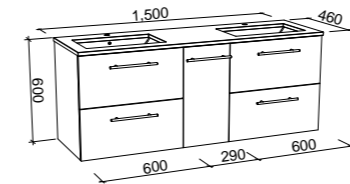

MARSHALL 1500mm DOUBLE BOWL

Wall Hung