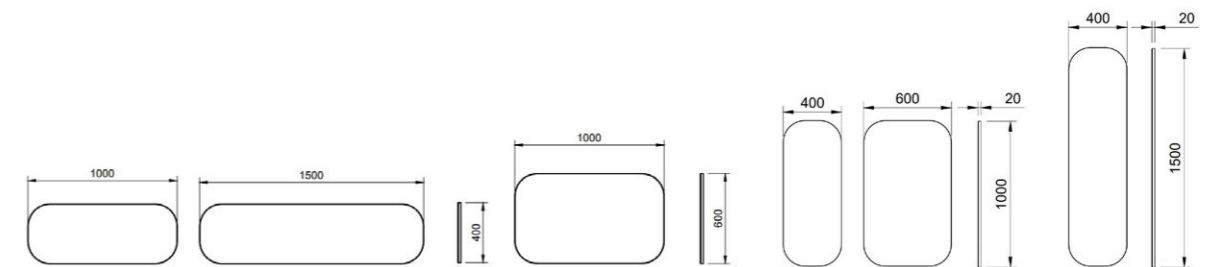

- Easy split batten mounting system
- Optional surround lighting available (additional charges apply)
- White satin edging unless specified otherwise

02.

03.

04.

[01.] Jazz Arch Mirror 400mm x 1000mm | JZA-M-400-1000 | \$480 each [02.] Jazz Arch Mirror 1000mm x 600mm | JZA-M-1000-600 | \$674 [03.] Jazz Arch Mirror 400mm x 1000mm | JZA-M-400-1000 | \$480 [04.] Jazz Arch Mirror 600mm x 1000mm | JZA-M-600-1000 | \$674 Please refer to pricelist pages for all available options.

Jazz Mirror

01.

The height of our Jazz mirror is great for creating the illusion of space in even your smallest bathroom setting. Add extra lighting and style to your space by opting for a lighting surround (additional charges apply).