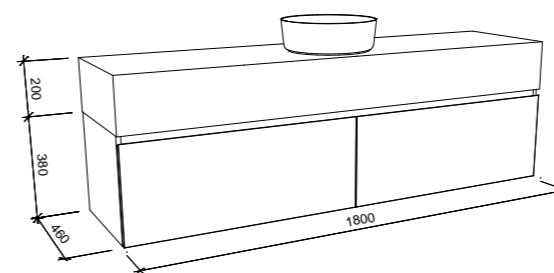

KINGSLEY 1800mm SINGLE BOWL

Wall Hung

CABINET WITH	SKU	RRP
Regal Mineral Composite Top	KIN-V-1800-C-REG-W	$2,833
Stadium Mineral Composite Top	KIN-V-1800-C-STD-W	$2,833
20mm SilkSurface Top with Above Counter White Gloss Ceramic Basin	KIN-V-1800-C-SSA-W	$3,138
20mm SilkSurface Top with Under Counter White Gloss Ceramic Basin	KIN-V-1800-C-SSU-W	$3,408
20mm Caesarstone Top with Above Counter White Gloss Ceramic Basin	KIN-V-1800-C-STA-W	$3,638
20mm Caesarstone Top with Under Counter White Gloss Ceramic Basin	KIN-V-1800-C-STU-W	$3,874
60mm SilkSurface Freedom Top with Above Counter White Gloss Ceramic Basin	KIN-V-1800-C-FRA-W	$3,611
60mm SilkSurface Freedom Top with Under Counter White Gloss Ceramic Basin	KIN-V-1800-C-FRU-W	$3,847
200mm SilkSurface Box Top with Above Counter White Gloss Ceramic Basin	KIN-V-1800-C-BXA-W	$4,142
200mm SilkSurface Box Top with Under Counter White Gloss Ceramic Basin	KIN-V-1800-C-BXU-W	$4,142
No Top	KIN-VCO-1800-C-X-W	$1,369