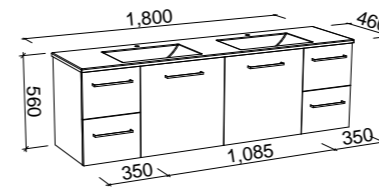

CARLO 1800mm DOUBLE BOWL

Wall Hung

CABINET WITH	SKU	RRP
Regal Mineral Composite Top	CAR-V-1800-D-REG-W	$3,807
Grand Mineral Composite Top	CAR-V-1800-D-GND-W	$4,198
No Top	CAR-VCO-1800-D-X-W	$2,113

Floor Standing