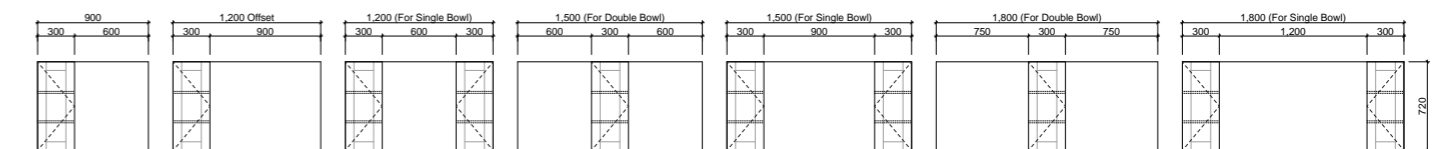

All cabinets 166mm deep.

[01.] Victoria Shaving Cabinet 1200mm | VIC-SC-1200-S-G | $1,406 Black Satin Cabinet **Victoria Shaving Cabinet Platinum 1200mm** | VIC-SC-1200-S-P | $1,442 **[02.] Victoria Shaving Cabinet 900mm** | VIC-SC-900-S-G | $1,129 White Satin Cabinet **Victoria Shaving Cabinet Platinum 900mm** | VIC-SC-900-S-P | $1,164 **[03.] Victoria Shaving Cabinet 1800mm** | VIC-SC-1800-D-G | $1,571 White Satin Cabinet **Victoria Shaving Cabinet Platinum 1800mm** | VIC-SC-1800-D-P | $1,609 **[04.] Victoria Shaving Cabinet 1500mm** | VIC-SC-1500-S-G | $1,594 White Satin Cabinet **Victoria Shaving Cabinet Platinum 1500mm** | VIC-SC-1500-S-P | $1,656 **Please refer to pricelist pages for all available options.**