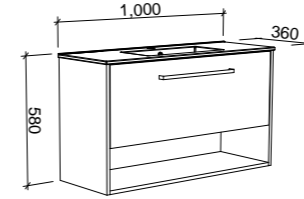

KARLIE 1000mm

Wall Hung

CABINET WITH	SKU	RRP
Urban Ceramic Top	KAR-V-1000-C-URB-W	$2,202
No Top	KAR-VCO-1000-C-X-W	$1,506