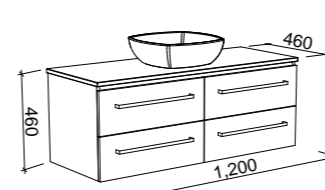

ASHTON 1200mm

Wall Hung

CABINET WITH	SKU	RRP
20mm SilkSurface Top with White Gloss Above Counter Ceramic Basin	ASH-V-1200-C-SSA-W	$3,781
20mm Caesarstone Top with White Gloss Above Counter Ceramic Basin	ASH-V-1200-C-STA-W	$3,781
No Top	ASH-VCO-1200-C-X-W	$1,978

Floor Standing