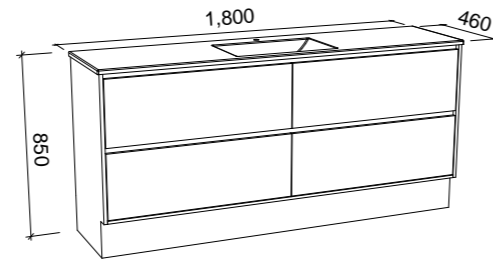

CABINET WITH	SKU	RRP
Regal Mineral Composite Top	GRA-V-1800-C-REG-F	$4,017
20mm SilkSurface Top with White Gloss Above Counter Ceramic Basin	GRA-V-1800-C-SSA-F	$4,345
20mm SilkSurface Top with White Gloss Under Counter Ceramic Basin	GRA-V-1800-C-SSU-F	$4,345
20mm Caesarstone Top with White Gloss Above Counter Ceramic Basin	GRA-V-1800-C-STA-F	$4,846
20mm Caesarstone Top with White Gloss Under Counter Ceramic Basin	GRA-V-1800-C-STU-F	$5,114
No Top	GRA-VCO-1800-C-X-F	$2,635