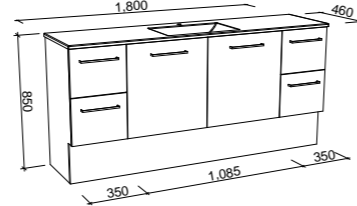

CABINET WITH	SKU	RRP
Regal Mineral Composite Top	CAR-V-1800-C-REG-F	$3,860
Grand Mineral Composite Top	CAR-V-1800-C-GND-F	$4,198
No Top	CAR-VCO-1800-C-X-F	$2,403

Carlo

G GOLD INCLUSIONS