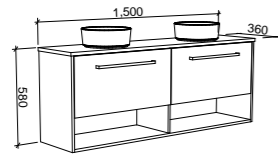

Karlie

G GOLD INCLUSIONS

KARLIE 1500mm DOUBLE BOWL

Wall Hung

CABINET WITH	SKU	RRP
20mm SilkSurface Top with White Gloss Above Counter Ceramic Basin	KAR-V-1500-D-SSA-W	\$3,944
20mm SilkSurface Top with White Gloss Ceramic Mini Under Counter Basin	KAR-V-1500-D-SSU-W	\$3,944
20mm Caesarstone Top with White Gloss Above Counter Ceramic Basin	KAR-V-1500-D-STA-W	\$4,117
20mm Caesarstone Top with White Gloss Mini Under Counter Ceramic Basin	KAR-V-1500-D-STU-W	\$4,117
No Top	KAR-VCO-1500-D-X-W	\$2,092