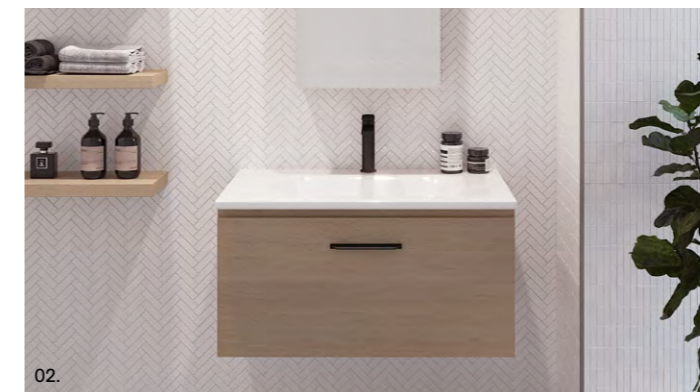

[01.] Kingsley Vanity 1500mm | KIN-V-1500-D-STD-W | $4,083 Florentine Walnut Cabinet with Stadium Mineral Composite Top | Shown with Under Cabinet Vanity Lighting | LED-L-UNDERCAB-V | ADD $391 **[02.] Kingsley Vanity 750mm** | KIN-V-750-C-HVN-W | $1,843 Boston Oak Cabinet with Haven Matt Dolomite Top **[03.] Kingsley Vanity 1200mm** | KIN-V-1200-C-SSA-W | $2,260 Prime Oak Cabinet with Grigio Stone SilkSurface Top and White Gloss Allure Arrow Basin **[04.] Kingsley Vanity 900mm** | KIN-V-900-C-BXU-W | $2,509 Light Grey Satin Cabinet with Grigio Stone Box SilkSurface Top and White Gloss Allure Under Counter Ceramic Basin | Shown with Cabinet Front Upgrade | ROU-OPT-APOLLO | ADD $176 | Shown with Under Cabinet Vanity Lighting | LED-L-UNDERCAB-V | ADD $391 **Please refer to pricelist pages for all available options.**

*Selected sizes. See page 258 for Vanity Top Collection.