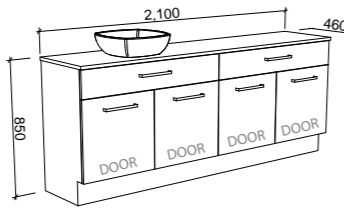

Floor Standing

CABINET WITH	SKU	RRP
20mm SilkSurface Top with White Gloss Above Counter Ceramic Basin Left-hand Offset	TAY-V-2100-L-SSA-F	$4,048
20mm Caesarstone Top with White Gloss Above Counter Ceramic Basin Left-hand Offset	TAY-V-2100-L-STA-F	$4,709
No Top Left-hand Offset	TAY-VCO-2100-L-X-F	$2,092