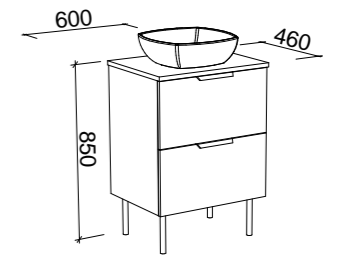

CABINET WITH	SKU	RRP
20mm SilkSurface Top with White Gloss Above Counter Ceramic Basin	SHC-V-600-C-SSA-L	$2,890
20mm SilkSurface Top with White Gloss Under Counter Ceramic Basin	SHC-V-600-C-SSU-L	$2,890
20mm Caesarstone Top with White Gloss Above Counter Ceramic Basin	SHC-V-600-C-STA-L	$2,955
20mm Caesarstone Top with White Gloss Under Counter Ceramic Basin	SHC-V-600-C-STU-L	$3,239
No Top	SHC-VCO-600-C-X-L	$1,892

On Legs