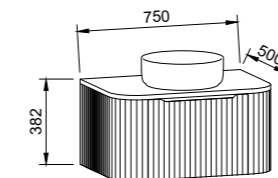

SANTOS 750mm

Wall Hung

CABINET WITH	SKU	RRP
20mm SilkSurface Top with White Gloss Above Counter Ceramic Basin	SAN-V-750-C-SSA-W	$2,380
No Top	SAN-VCO-750-C-X-W	$1,921