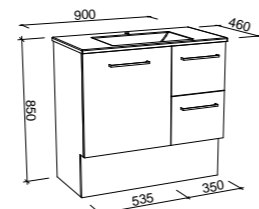

CABINET WITH	SKU	RRP
Regal Mineral Composite Top	CAR-V-900-C-REG-F	$2,028
Alpha Ceramic Top	CAR-V-900-C-APH-F	$2,028
Haven Dolomite Top	CAR-V-900-C-HVN-F	$2,028
Quest Dolomite Top	CAR-V-900-C-QUE-F	$2,028
Grand Mineral Composite Top	CAR-V-900-C-GND-F	$2,232
No Top	CAR-VCO-900-C-X-F	$1,521

Carlo

G GOLD INCLUSIONS