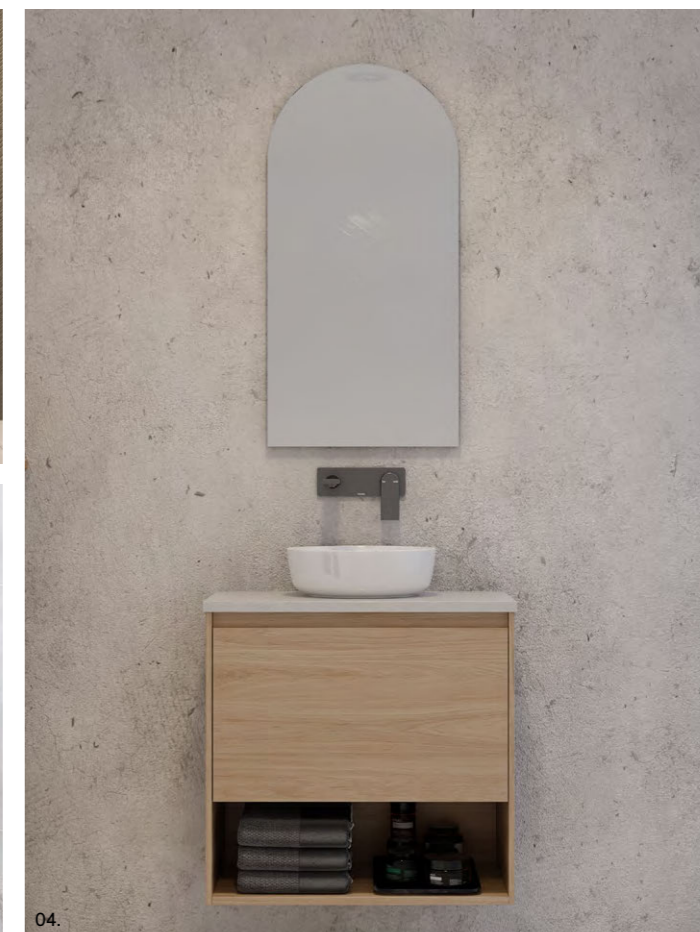

[01.] Karlie Vanity 1500mm | KAR-V-1500-D-SSA-W | $3,944 Classic Oak Cabinet with Arctic White SilkSurface Top and White Gloss Gem Ceramic Basins **[02.] Karlie Vanity 900mm** | KAR-V-900-C-SSA-F | $2,814 White Satin Cabinet with Calcutta Snow SilkSurface Top and White Gloss Bloom Ceramic Basin **[03.] Karlie Vanity 1000mm** | KAR-V-1000-C-URB-W | $2,202 Black Satin Cabinet with Urban Ceramic Top **[04.] Karlie Vanity 600mm** | KAR-V-600-C-STA-W | $1,859 Prime Oak Cabinet with Cloudburst Concrete Caesarstone Top and White Gloss Ceramic Gem Basin **Please refer to pricelist pages for all available options.**

*Selected sizes. See page 258 for Vanity Top Collection.