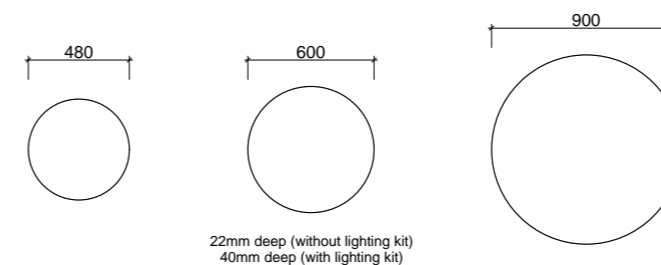

[01.] Oxford Mirror 900mm | OXF-M-900-900 | $874 | Shown with Mirror Lighting Upgrade | LED-L-MIRROR | ADD $391 **[02.] Oxford Mirror 480mm** | OXF-M-480-480 | $285 **[03.] Oxford Mirror 600mm** | OXF-M-600-600 | $547 each | Shown with Mirror Lighting Upgrade | LED-L-MIRROR | ADD $391 each **[04.] Oxford Mirror 900mm** | OXF-M-900-900 | $874 | Shown with Mirror Lighting Upgrade | LED-L-MIRROR | ADD $391 **Please refer to pricelist pages for all available options.**