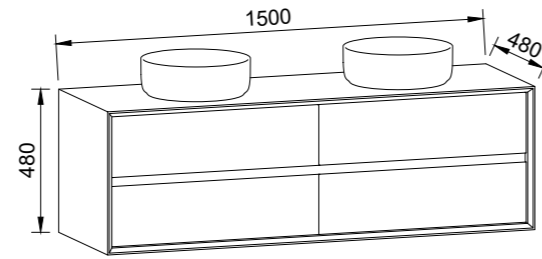

EMBRACE 1500mm SINGLE BOWL

Wall Hung

CABINET WITH	SKU	RRP
20mm SilkSurface Top with White Gloss Above Counter Ceramic Basin	EMB-V-1500-C-SSA-W	\$6,028

EMBRACE 1500mm DOUBLE BOWL

Wall Hung

CABINET WITH	SKU	RRP
20mm SilkSurface Top with White Gloss Above Counter Ceramic Basin	EMB-V-1500-D-SSA-W	\$6,118