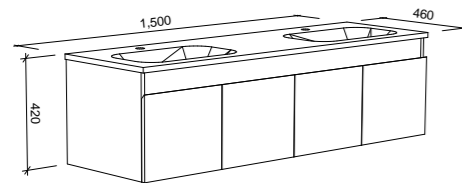

Rockford

S SILVER INCLUSIONS

ROCKFORD 1500mm DOUBLE BOWL

Wall Hung

CABINET WITH	SKU	RRP
Haven Matt Dolomite Top	RKF-V-1500-D-HVN-W	\$1,913
Quest Gloss Dolomite Top	RKF-V-1500-D-QUE-W	\$1,913
No Top	RKF-VCO-1500-D-X-W	\$1,294