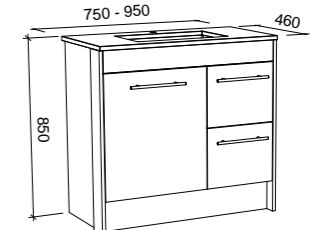

Floor Standing

CABINET WITH	SKU	RRP
20mm SilkSurface Top with White Gloss Above Counter Ceramic Basin	WTW-V-950-C-SSA-F	$2,797
20mm SilkSurface Top with White Gloss Under Counter Ceramic Basin	WTW-V-950-C-SSU-F	$2,797
No Top	WTW-VCO-950-C-X-F	$1,687