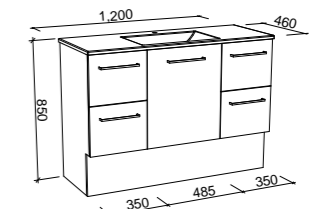

CABINET WITH	SKU	RRP
Regal Mineral Composite Top	CAR-V-1200-C-REG-F	$2,624
Alpha Ceramic Top	CAR-V-1200-C-APH-F	$2,624
Haven Dolomite Top	CAR-V-1200-C-HVN-F	$2,624
Quest Dolomite Top	CAR-V-1200-C-QUE-F	$2,624
Grand Mineral Composite Top	CAR-V-1200-C-GND-F	$2,842
No Top	CAR-VCO-1200-C-X-F	$1,960