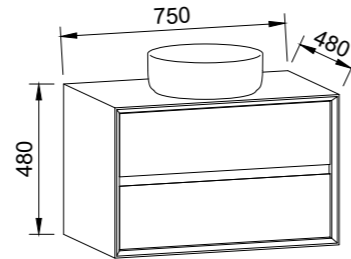

Embrace BY SHAYNNA BLAZE

G GOLD INCLUSIONS

EMBRACE 600mm

Wall Hung

CABINET WITH	SKU	RRP
20mm SilkSurface Top with White Gloss Above Counter Ceramic Basin	EMB-V-600-C-SSA-W	\$3,583

EMBRACE 750mm

Wall Hung

CABINET WITH	SKU	RRP
20mm SilkSurface Top with White Gloss Above Counter Ceramic Basin	EMB-V-750-C-SSA-W	\$3,750