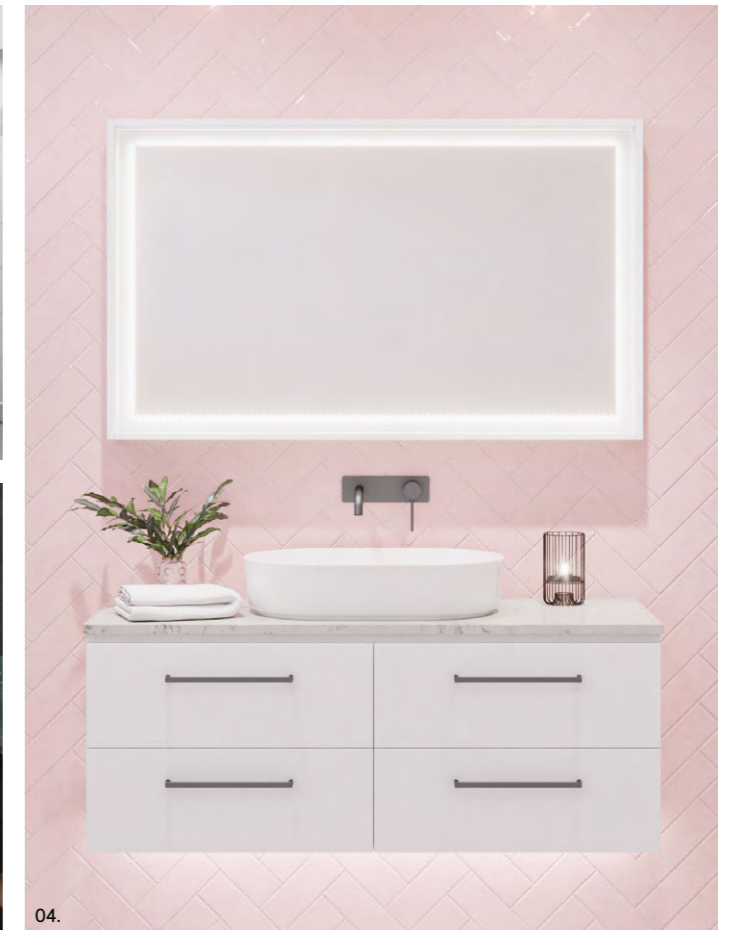

[01.] Ashton Vanity 1500mm | ASH-V-1500-D-SSA-F | $5,683 Havana Oak Cabinet with Arctic White SilkSurface Top and White Gloss Jessie Ceramic Basins **[02.] Ashton Vanity 900mm** | ASH-V-900-C-SSA-W | $3,183 Perugian Walnut Cabinet with Calcutta Snow SilkSurface Top and White Gloss Radius Inset Ceramic Basin | Shown with Under Cabinet Lighting | LED-L-UNDERCAB-V | ADD $391 **[03.] Ashton Vanity 1800mm** | ASH-V-1800-D-SSA-W | $5,385 Florentine Walnut Cabinet with Arctic White SilkSurface Top and White Gloss Enchant Ceramic Basins **[04.] Ashton Vanity 1200mm** | ASH-V-1200-C-SSA-W | $3,781 White Satin Cabinet with Bianco Pearl SilkSurface Top and White Gloss Myrtle Ceramic Basin | Shown with Under Cabinet Lighting | LED-L-UNDERCAB-V | ADD $391 **Please refer to pricelist pages for all available options.**