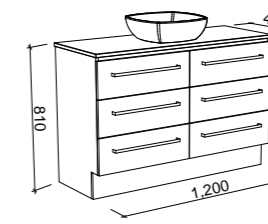

CABINET WITH	SKU	RRP
20mm SilkSurface Top with White Gloss Above Counter Ceramic Basin	ASH-V-1200-C-SSA-F	$4,317
20mm Caesarstone Top with White Gloss Above Counter Ceramic Basin	ASH-V-1200-C-STA-F	$4,317
No Top	ASH-VCO-1200-C-X-F	$2,611

On Legs