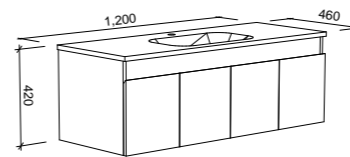

ROCKFORD 900mm

Wall Hung

CABINET WITH	SKU	RRP
Haven Matt Dolomite Top	RKF-V-900-C-HVN-W	\$1,120
Quest Gloss Dolomite Top	RKF-V-900-C-QUE-W	\$1,120
No Top	RKF-VCO-900-C-X-W	\$736

ROCKFORD 1200mm

Wall Hung

CABINET WITH	SKU	RRP
Haven Matt Dolomite Top	RKF-V-1200-C-HVN-W	\$1,365
Quest Gloss Dolomite Top	RKF-V-1200-C-QUE-W	\$1,365
No Top	RKF-VCO-1200-C-X-W	\$899