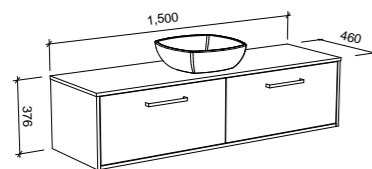

DELAWARE 1200mm

Wall Hung

CABINET WITH	SKU	RRP
18mm Laminate Top with White Gloss Ceramic Above Counter Basin	DEL-V-1200-C-LMA-W	\$2,099
No Top	DEL-VCO-1200-C-X-W	\$1,427

DELAWARE 1500mm SINGLE BOWL

Wall Hung