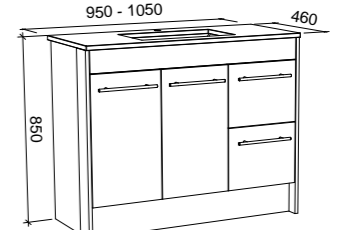

Floor Standing

CABINET WITH	SKU	RRP
20mm SilkSurface Top with White Gloss Above Counter Ceramic Basin	WTW-V-1050-C-SSA-F	$2,951
20mm SilkSurface Top with White Gloss Under Counter Ceramic Basin	WTW-V-1050-C-SSU-F	$2,951
No Top	WTW-VCO-1050-C-X-F	$1,772