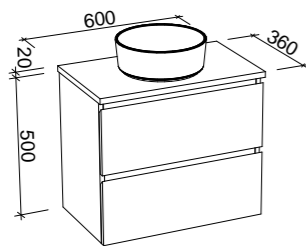

BILLIE 600mm

Wall Hung

CABINET WITH	SKU	RRP
20mm SilkSurface Top with White Gloss Above Counter Ceramic Basin	BIL-V-600-C-SSA-W	$1,921
20mm SilkSurface Top with White Gloss Mini Under Counter Ceramic Basin	BIL-V-600-C-SSU-W	$1,921
20mm Caesarstone Top with White Gloss Above Counter Ceramic Basin	BIL-V-600-C-STA-W	$1,947
20mm Caesarstone Top with White Gloss Mini Under Counter Ceramic Basin	BIL-V-600-C-STU-W	$2,214
No Top	BIL-VCO-600-C-X-W	$1,093