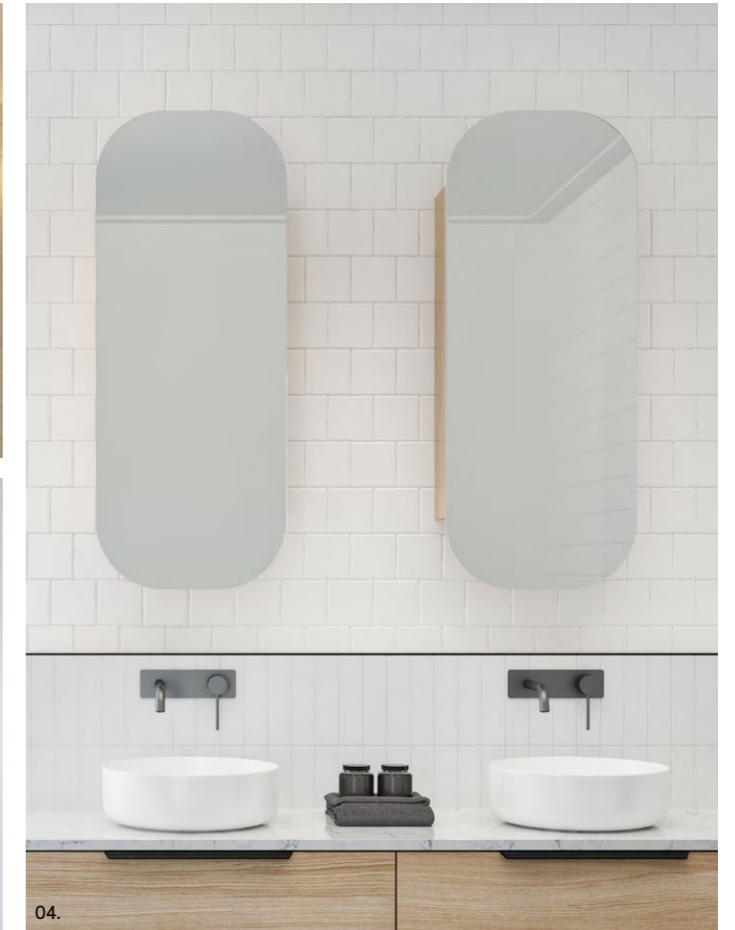

[01.] Jazz Arch Shaving Cabinet 1500mm | JZA-SC-1500-3-G | $1,666 White Satin Cabinet **Jazz Arch Platinum Shaving Cabinet 1500mm** | JZA-SC-1500-3-P | $1,784
[02.] Jazz Arch Shaving Cabinet 1500mm | JZA-SC-1500-3-G | $1,666 Olive Satin Cabinet **Jazz Arch Platinum Shaving Cabinet 1500mm** | JZA-SC-1500-3-P | $1,784
[03.] Jazz Arch Shaving Cabinet 600mm | JZA-SC-600-S-G | $1,100 each Light Grey Satin Cabinet **Jazz Arch Platinum Shaving Cabinet 600mm** | JZA-SC-600-S-P | $1,158 each [04.] Jazz Arch Shaving Cabinet 400mm | JZA-SC-400-S-G | $912 each Classic Oak Cabinet **Jazz Arch Platinum Shaving Cabinet 400mm** | JZA-SC-400-S-P | $964 each **Please refer to pricelist pages for all available options.**