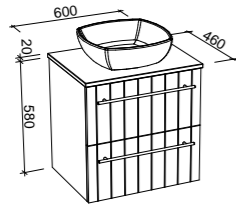

Henley

G GOLD INCLUSIONS

HENLEY 600mm

Wall Hung

CABINET WITH	SKU	RRP
20mm SilkSurface Top with White Gloss Above Counter Ceramic Basin	HEN-V-600-C-SSA-W	$2,645
20mm SilkSurface Top with White Gloss Under Counter Ceramic Basin	HEN-V-600-C-SSU-W	$2,645
20mm Caesarstone Top with White Gloss Above Counter Ceramic Basin	HEN-V-600-C-STA-W	$2,745
20mm Caesarstone Top with White Gloss Under Counter Ceramic Basin	HEN-V-600-C-STU-W	$3,029
No Top	HEN-VCO-600-C-X-W	$1,739

Floor Standing