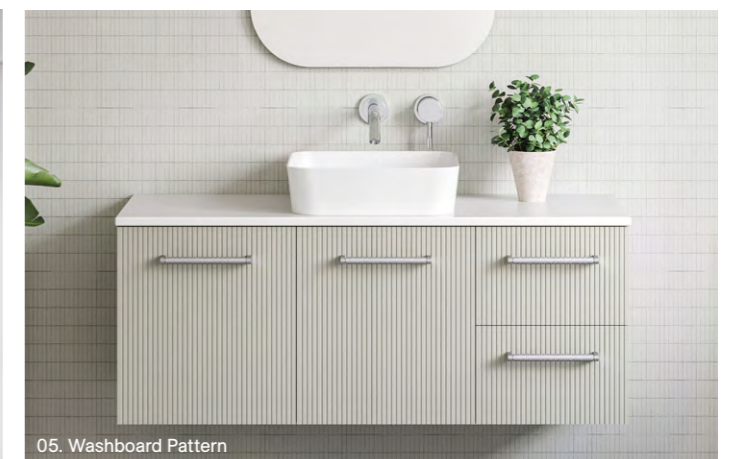

CLASSIC Order with Classic Shaker | **SUSSEX** Order with Sussex Shaker | **VICTORIA** Order with Victoria Shaker | **WASHBOARD** Order with Washboard Pattern

[01.] Victoria Vanity 1800mm | VIC-V-1800-D-SSA-F | $4,044 Grey Beige Satin Cabinet with Blanca Granite SilkSurface Top and Bonnie White Matt Ceramic Basins | Shown with Basin Colour Upgrade | UPG-OPT-BASCOLOUR | ADD $144 per basin **[02.] Victoria Vanity 1200mm** | VIC-V-1200-C-FRA-W | $3,044 White Satin Cabinet with Carrara Freedom SilkSurface Top and White Gloss Radius Inset Ceramic Basin | Shown with Under Cabinet Vanity Lighting | LED-L-UNDERCAB-V | ADD $391 **[03.] Victoria Vanity 1500mm** | VIC-V-1500-C-FRU-W | $3,901 Light Grey Satin Cabinet with Bianco Pearl Freedom SilkSurface Top and White Gloss Rectangle Under Counter Ceramic Basin **[04.] Victoria Vanity 1800mm** | VIC-V-1800-D-SSU-W | $3,652 White Satin Cabinet with Canvas Mist SilkSurface Top and White Gloss Oval Under Counter Ceramic Basins **[05.] Victoria Vanity 1200mm** | VIC-V-1200-C-SSA-W | $2,807 Light Pistachio Satin Cabinet with Arctic White SilkSurface Top and White Gloss Florent Ceramic Basin **Please refer to pricelist pages for all available options.**

*Selected sizes. See page 258 for Vanity Top Collection.