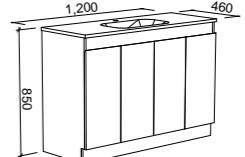

CABINET WITH	SKU	RRP
Haven Matt Dolomite Top	RKF-V-1200-C-HVN-F	$1,498
Quest Gloss Dolomite Top	RKF-V-1200-C-QUE-F	$1,498
No Top	RKF-VCO-1200-C-X-F	$1,031

Floor Standing