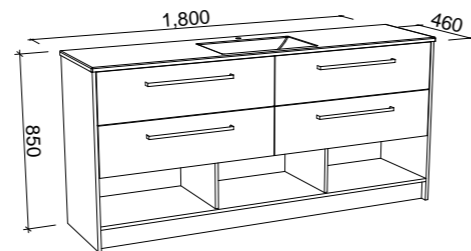

CABINET WITH	SKU	RRP
Regal Mineral Composite Top	KAN-V-1800-C-REG-F	$4,567
20mm SilkSurface Top with White Gloss Above Counter Ceramic Basin	KAN-V-1800-C-SSA-F	$4,905
20mm SilkSurface Top with White Gloss Under Counter Ceramic Basin	KAN-V-1800-C-SSU-F	$4,905
20mm Caesarstone Top with White Gloss Above Counter Ceramic Basin	KAN-V-1800-C-STA-F	$5,403
20mm Caesarstone Top with White Gloss Under Counter Ceramic Basin	KAN-V-1800-C-STU-F	$5,687
No Top	KAN-VCO-1800-C-X-F	$3,224

Kansas

G GOLD INCLUSIONS