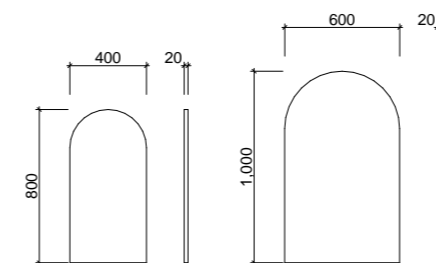

[01.] Church Mirror 600mm | CHU-M-600-1000 | $679 [02.] Church Mirror 400mm | CHU-M-400-800 | $537 [03.] Church Mirror 600mm | CHU-M-600-1000 | $679
Please refer to pricelist pages for all available options.