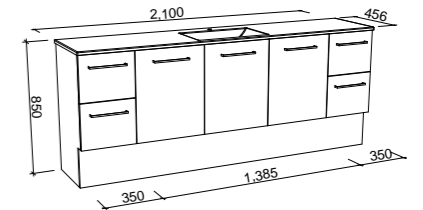

CABINET WITH	SKU	RRP
Regal Mineral Composite Top	CAR-V-2100-C-REG-F	$5,249
No Top	CAR-VCO-2100-C-X-F	$2,825