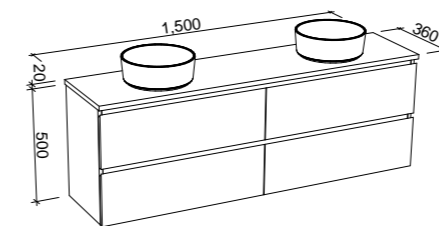

BILLIE 1500mm DOUBLE BOWL

Wall Hung