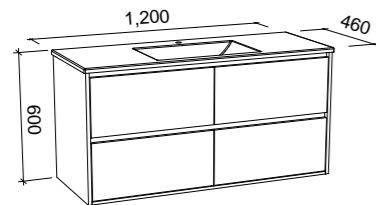

GRANGE 1200mm

Wall Hung

CABINET WITH	SKU	RRP
Alpha Ceramic Top	GRA-V-1200-C-APH-W	$2,823
Regal Mineral Composite Top	GRA-V-1200-C-REG-W	$2,823
Haven Matt Dolomite Top	GRA-V-1200-C-HVN-W	$2,823
Quest Gloss Dolomite Top	GRA-V-1200-C-QUE-W	$2,823
20mm SilkSurface Top with White Gloss Above Counter Ceramic Basin	GRA-V-1200-C-SSA-W	$3,374
20mm SilkSurface Top with White Gloss Under Counter Ceramic Basin	GRA-V-1200-C-SSU-W	$3,374
20mm Caesarstone Top with White Gloss Above Counter Ceramic Basin	GRA-V-1200-C-STA-W	$3,682
20mm Caesarstone Top with White Gloss Under Counter Ceramic Basin	GRA-V-1200-C-STU-W	$3,950
No Top	GRA-VCO-1200-C-X-W	$2,147

Floor Standing