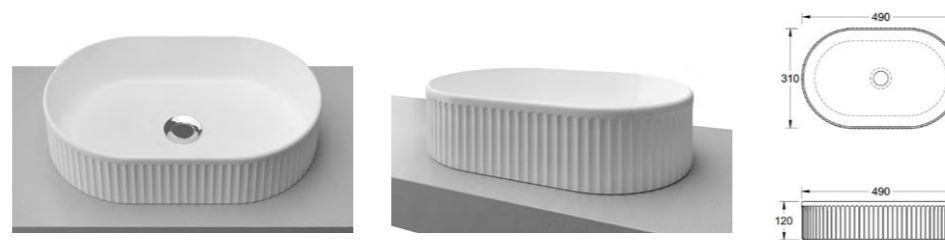

Oval Flute White

WG OVF-BS-490-WG-S | $220

WM OVF-BS-490-WM-U | $364