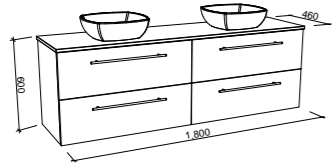

OXBOW 1800mm DOUBLE BOWL

Wall Hung

CABINET WITH	SKU	RRP
20mm SilkSurface Top with White Gloss Above Counter Ceramic Basin	OXB-V-1800-D-SSA-W	$4,760
20mm SilkSurface Top with White Gloss Under Counter Ceramic Basin	OXB-V-1800-D-SSU-W	$4,760
20mm Caesarstone Top with White Gloss Above Counter Ceramic Basin	OXB-V-1800-D-StA-W	$5,183
20mm Caesarstone Top with White Gloss Under Counter Ceramic Basin	OXB-V-1800-D-StU-W	$5,751
No Top	OXB-VCO-1800-D-X-W	$2,810

Floor Standing