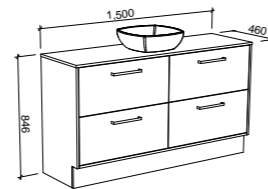

CABINET WITH	SKU	RRP
18mm Laminate Top with White Gloss Ceramic Above Counter Basin	DEL-V-1500-C-LMA-F	$3,081
No Top	DEL-VCO-1500-C-X-F	$2,275

Floor Standing