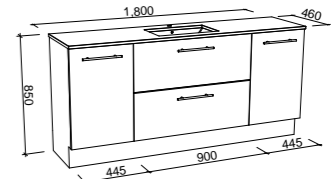

Floor Standing