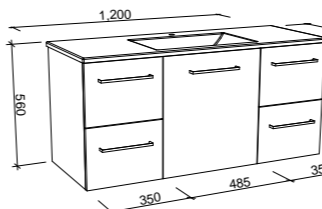

CARLO 1200mm

Wall Hung

CABINET WITH	SKU	RRP
Regal Mineral Composite Top	CAR-V-1200-C-REG-W	$2,418
Alpha Ceramic Top	CAR-V-1200-C-APH-W	$2,418
Haven Dolomite Top	CAR-V-1200-C-HVN-W	$2,418
Quest Dolomite Top	CAR-V-1200-C-QUE-W	$2,418
Grand Mineral Composite Top	CAR-V-1200-C-GND-W	$2,624
No Top	CAR-VCO-1200-C-X-W	$1,740

Floor Standing