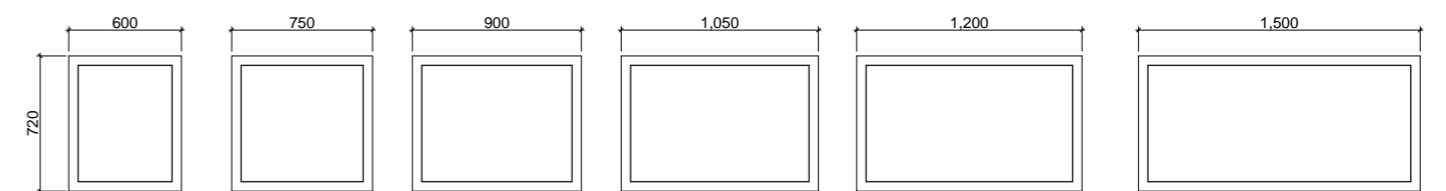

[01.] Miami Mirror 900mm | MIA-M-900-720 | $583 White Gloss Frame [02.] Miami Mirror 1200mm | MIA-M-1200-720 | $746 Rural Oak Frame Please refer to pricelist pages for all available options.