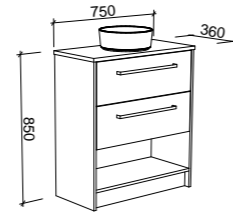

CABINET WITH	SKU	RRP
20mm SilkSurface Top with White Gloss Above Counter Ceramic Basin	KAR-V-750-C-SSA-F	$2,350
20mm SilkSurface Top with White Gloss Ceramic Mini Under Counter Basin	KAR-V-750-C-SSU-F	$2,350
20mm Caesarstone Top with White Gloss Above Counter Ceramic Basin	KAR-V-750-C-STA-F	$2,492
20mm Caesarstone Top with White Gloss Mini Under Counter Ceramic Basin	KAR-V-750-C-STU-F	$2,492
No Top	KAR-VCO-750-C-X-F	$1,493

Floor Standing