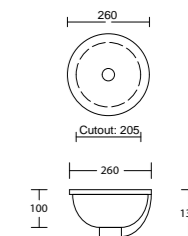

Mini Round Under Counter White

With overflow to front.

- **WG** MRO-BS-255-WG-S | $220