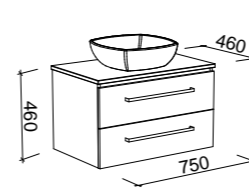

ASHTON 750mm

Wall Hung

CABINET WITH	SKU	RRP
20mm SilkSurface Top with White Gloss Above Counter Ceramic Basin	ASH-V-750-C-SSA-W	$2,915
20mm Caesarstone Top with White Gloss Above Counter Ceramic Basin	ASH-V-750-C-STA-W	$2,915
No Top	ASH-VCO-750-C-X-W	$1,748

Floor Standing