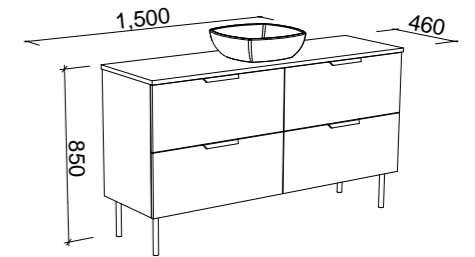

On Legs

CABINET WITH	SKU	RRP
20mm SilkSurface Top with White Gloss Above Counter Ceramic Basin	SHC-V-1500-C-SSA-W	$4,710
20mm SilkSurface Top with White Gloss Under Counter Ceramic Basin	SHC-V-1500-C-SSU-W	$4,710
20mm Caesarstone Top with White Gloss Above Counter Ceramic Basin	SHC-V-1500-C-STA-W	$4,988
20mm Caesarstone Top with White Gloss Under Counter Ceramic Basin	SHC-V-1500-C-STU-W	$5,272
No Top	SHC-VCO-1500-C-X-W	$2,955

CABINET WITH	SKU	RRP
20mm SilkSurface Top with White Gloss Above Counter Ceramic Basin	SHC-V-1500-C-SSA-L	$4,805
20mm SilkSurface Top with White Gloss Under Counter Ceramic Basin	SHC-V-1500-C-SSU-L	$4,805
20mm Caesarstone Top with White Gloss Above Counter Ceramic Basin	SHC-V-1500-C-STA-L	$5,168
20mm Caesarstone Top with White Gloss Under Counter Ceramic Basin	SHC-V-1500-C-STU-L	$5,452
No Top	SHC-VCO-1500-C-X-L	$3,083