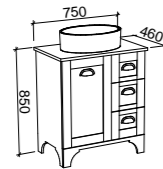

Windsor

G GOLD INCLUSIONS

WINDSOR 750mm

Floor Standing

CABINET WITH	SKU	RRP
Alpha Ceramic Top	WIN-V-750-C-APH-F	$2,232
20mm SilkSurface Top with White Gloss Above Counter Ceramic Basin	WIN-V-750-C-SSA-F	$2,695
20mm SilkSurface Top with White Gloss Under Counter Ceramic Basin (2x doors only)	WIN-U-V-750-C-SSU-F	$2,695
20mm Caesarstone Top with White Gloss Above Counter Ceramic Basin	WIN-V-750-C-STA-F	$2,880
20mm Caesarstone Top with White Gloss Under Counter Ceramic Basin (2 doors only)	WIN-U-V-750-C-STU-F	$3,164
60mm SilkSurface Freedom Top with White Gloss Above Counter Ceramic Basin	WIN-V-750-C-FRA-F	$2,859
60mm SilkSurface Freedom Top with White Gloss Under Counter Ceramic Basin	WIN-V-750-C-FRU-F	$2,859
No Top	WIN-VCO-750-C-X-F	$2,117