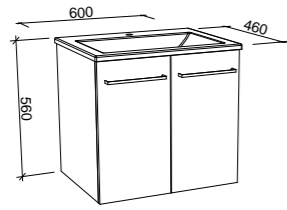

Carlo

G GOLD INCLUSIONS

CARLO 600mm

Wall Hung

CABINET WITH	SKU	RRP
Regal Mineral Composite Top	CAR-V-600-C-REG-W	$1,467
Alpha Ceramic Top	CAR-V-600-C-APH-W	$1,467
Grand Mineral Composite Top	CAR-V-600-C-GND-W	$1,670
No Top	CAR-VCO-600-C-X-W	$1,027

Floor Standing