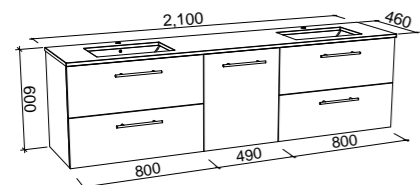

MARSHALL 2100mm DOUBLE BOWL

Wall Hung

CABINET WITH	SKU	RRP
20mm SilkSurface Top with White Gloss Above Counter Ceramic Basin	MAR-V-2100-D-SSA-W	\$4,166
20mm SilkSurface Top with White Gloss Under Counter Ceramic Basin	MAR-V-2100-D-SSU-W	\$4,166
20mm Caesarstone Top with White Gloss Above Counter Ceramic Basin	MAR-V-2100-D-STA-W	\$4,759
20mm Caesarstone Top with White Gloss Under Counter Ceramic Basin	MAR-V-2100-D-STU-W	\$5,326
No Top	MAR-VCO-2100-D-X-W	\$2,233