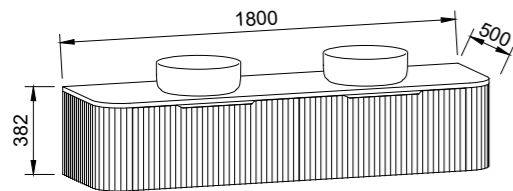

SANTOS 1800mm DOUBLE BOWL

Wall Hung

CABINET WITH	SKU	RRP
20mm SilkSurface Top with White Gloss Above Counter Ceramic Basin	SAN-V-1800-D-SSA-W	$4,160
No Top	SAN-VCO-1800-D-X-W	$3,039