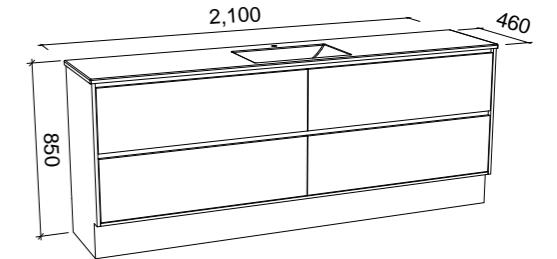

CABINET WITH	SKU	RRP
Regal Mineral Composite Top	GRA-V-2100-C-REG-F	$5,097
20mm SilkSurface Top with White Gloss Above Counter Ceramic Basin	GRA-V-2100-C-SSA-F	$4,633
20mm SilkSurface Top with White Gloss Under Counter Ceramic Basin	GRA-V-2100-C-SSU-F	$4,633
20mm Caesarstone Top with White Gloss Above Counter Ceramic Basin	GRA-V-2100-C-STA-F	$5,276
20mm Caesarstone Top with White Gloss Under Counter Ceramic Basin	GRA-V-2100-C-STU-F	$5,544
No Top	GRA-VCO-2100-C-X-F	$2,840