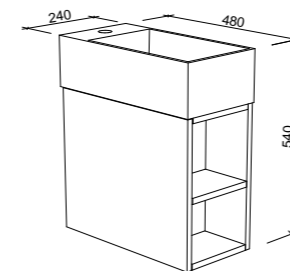

LOTTIE 480mm

Wall Hung

CABINET WITH	SKU	RRP
Liberty Ceramic Top Left-hand Offset	LOT-V-480-L-LIB-W	$763
No Top Left-hand Offset	LOT-VCO-480-L-X-W	$567

Floor Standing