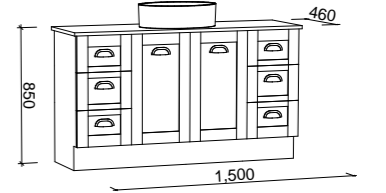

CABINET WITH	SKU	RRP
Alpha Ceramic Top	VIC-V-1500-C-APH-F	$3,675
20mm SilkSurface Top with White Gloss Above Counter Ceramic Basin	VIC-V-1500-C-SSA-F	$3,961
20mm SilkSurface Top with White Gloss Under Counter Ceramic Basin	VIC-V-1500-C-SSU-F	$3,961
20mm Caesarstone Top with White Gloss Above Counter Ceramic Basin	VIC-V-1500-C-STA-F	$4,763
20mm Caesarstone Top with White Gloss Under Counter Ceramic Basin	VIC-V-1500-C-STU-F	$5,050
60mm SilkSurface Freedom Top with White Gloss Above Counter Ceramic Basin	VIC-V-1500-C-FRA-F	$4,401
60mm SilkSurface Freedom Top with White Gloss Under Counter Ceramic Basin	VIC-V-1500-C-FRU-F	$4,401
No Top	VIC-VCO-1500-C-X-F	$3,003