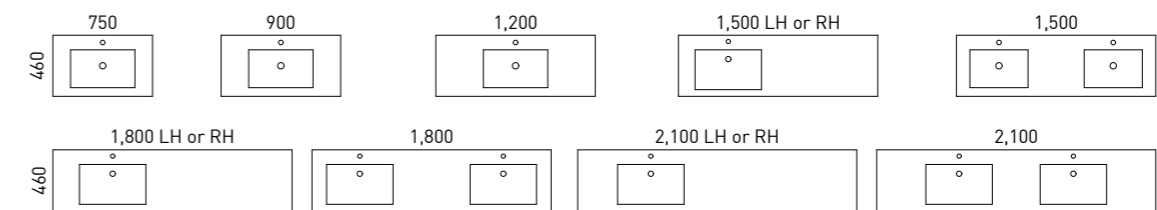

[01.] Taylor Vanity 1200mm | TAY-V-1200-C-STA-W | $2,951 Emerald Green Satin Cabinet with White Attica Caesarstone Top and White Gloss Enchant Ceramic Basin **[02.] Taylor Vanity 1800mm** | TAY-V-1800-D-SSA-W | $3,652 Classic Oak Cabinet with Calcutta Snow SilkSurface Top and White Gloss Allure Ceramic Basins **[03.] Taylor Vanity 1500mm** | TAY-V-1500-D-SSA-F | $3,778 Dark Grey Satin Cabinet with Arctic White SilkSurface Top and White Gloss Feather Ceramic Basins **[04.] Taylor Vanity 900mm** | TAY-V-900-C-SSA-W | $2,235 White Painted Wood Cabinet with Arctic White SilkSurface Top and White Gloss Allure Ceramic Basin **Please refer to pricelist pages for all available options.**