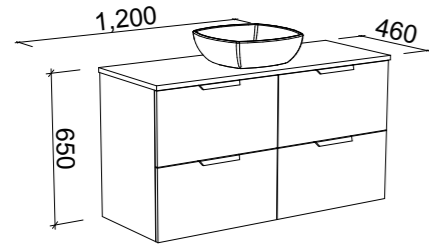

SUTHERLAND HOUSE 1200mm

Wall Hung