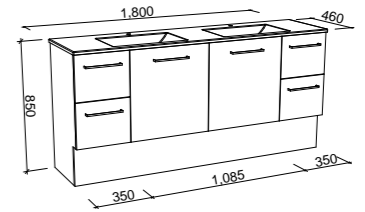

CABINET WITH	SKU	RRP
Regal Mineral Composite Top	CAR-V-1800-D-REG-F	$4,079
Grand Mineral Composite Top	CAR-V-1800-D-GND-F	$4,488
No Top	CAR-VCO-1800-D-X-F	$2,403