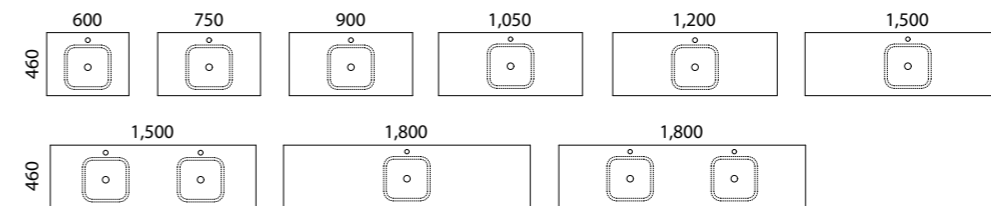

[01.] Oxbow Vanity 1500mm | OXB-V-1500-D-SSA-W | $4,606 Tassie Oak Cabinet with Arctic White SilkSurface Top and White Gloss Radius Inset Ceramic Basins | Shown with Under Cabinet Vanity Lighting | LED-L-UNDERCAB-V | ADD $391 **[02.] Oxbow Vanity 1200mm** | OXB-V-1200-C-SSA-F | $3,270 Classic Oak Cabinet with Star Dust SilkSurface Top and White Gloss Iconic 500 Ceramic Basin **[03.] Oxbow Vanity 1500mm** | OXB-V-1500-D-SSU-W | $4,606 Light Grey Satin Cabinet with Stratiss SilkSurface Top and White Gloss Allure Under Counter Ceramic Basins **[04.] Oxbow Vanity 750mm** | OXB-V-750-C-STA-F | $2,715 Planked Urban Oak Cabinet with Frosty Carrina Caesarstone Top and White Gloss Allure Dimple Ceramic Basin **Please refer to pricelist pages for all available options.**