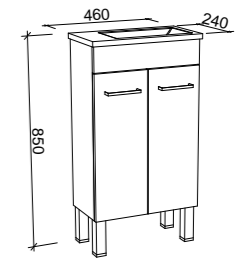

CABINET WITH	SKU	RRP
Ensuite Mineral Composite Top Left-hand Offset	ENS-V-460-L-ENS-L	$1,103
No Top Left-hand Offset	ENS-VCO-460-L-X-L	$851

NOTE: Right-hand offset also available. Order by replacing -L- with -R- in the relevant SKU.