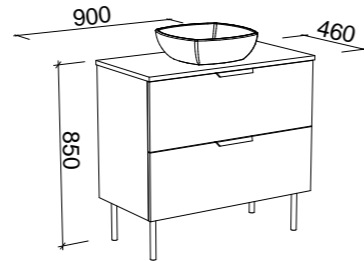

On Legs

CABINET WITH	SKU	RRP
20mm SilkSurface Top with White Gloss Above Counter Ceramic Basin	SHC-V-900-C-SSA-W	$3,225
20mm SilkSurface Top with White Gloss Under Counter Ceramic Basin	SHC-V-900-C-SSU-W	$3,225
20mm Caesarstone Top with White Gloss Above Counter Ceramic Basin	SHC-V-900-C-STA-W	$3,239
20mm Caesarstone Top with White Gloss Under Counter Ceramic Basin	SHC-V-900-C-STU-W	$3,611
No Top	SHC-VCO-900-C-X-W	$2,110

CABINET WITH	SKU	RRP
20mm SilkSurface Top with White Gloss Above Counter Ceramic Basin	SHC-V-900-C-SSA-L	$3,320
20mm SilkSurface Top with White Gloss Under Counter Ceramic Basin	SHC-V-900-C-SSU-L	$3,320
20mm Caesarstone Top with White Gloss Above Counter Ceramic Basin	SHC-V-900-C-STA-L	$3,359
20mm Caesarstone Top with White Gloss Under Counter Ceramic Basin	SHC-V-900-C-STU-L	$3,731
No Top	SHC-VCO-900-C-X-L	$2,320