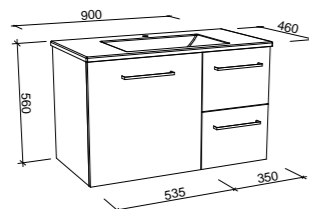

CARLO 900mm

Wall Hung

CABINET WITH	SKU	RRP
Regal Mineral Composite Top	CAR-V-900-C-REG-W	$1,824
Alpha Ceramic Top	CAR-V-900-C-APH-W	$1,824
Haven Dolomite Top	CAR-V-900-C-HVN-W	$1,824
Quest Dolomite Top	CAR-V-900-C-QUE-W	$1,824
Grand Mineral Composite Top	CAR-V-900-C-GND-W	$2,044
No Top	CAR-VCO-900-C-X-W	$1,335

Floor Standing