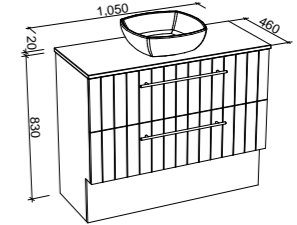

CABINET WITH	SKU	RRP
20mm SilkSurface Top with White Gloss Above Counter Ceramic Basin	HEN-V-1050-C-SSA-F	$3,438
20mm SilkSurface Top with White Gloss Under Counter Ceramic Basin	HEN-V-1050-C-SSU-F	$3,438
20mm Caesarstone Top with White Gloss Above Counter Ceramic Basin	HEN-V-1050-C-STA-F	$3,725
20mm Caesarstone Top with White Gloss Under Counter Ceramic Basin	HEN-V-1050-C-STU-F	$4,009
No Top	HEN-VCO-1050-C-X-F	$2,330