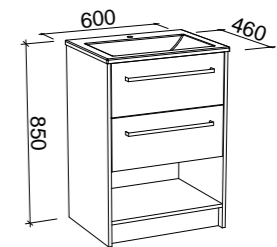

CABINET WITH	SKU	RRP
Alpha Ceramic Top	KAN-V-600-C-APH-F	$1,855
Regal Mineral Composite Top	KAN-V-600-C-REG-F	$1,855
20mm SilkSurface Top with White Gloss Above Counter Ceramic Basin	KAN-V-600-C-SSA-F	$2,184
20mm SilkSurface Top with White Gloss Under Counter Ceramic Basin	KAN-V-600-C-SSU-F	$2,184
20mm Caesarstone Top with White Gloss Above Counter Ceramic Basin	KAN-V-600-C-STA-F	$2,210
20mm Caesarstone Top with White Gloss Under Counter Ceramic Basin	KAN-V-600-C-STU-F	$2,494
No Top	KAN-VCO-600-C-X-F	$1,363