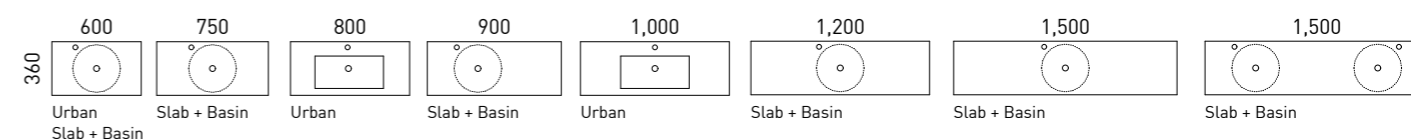

[01.] Karlie Vanity 1500mm | KAR-V-1500-D-SSA-W | $3,944 Classic Oak Cabinet with Arctic White SilkSurface Top and White Gloss Gem Ceramic Basins **[02.] Karlie Vanity 900mm** | KAR-V-900-C-SSA-F | $2,814 White Satin Cabinet with Calcutta Snow SilkSurface Top and White Gloss Bloom Ceramic Basin **[03.] Karlie Vanity 1000mm** | KAR-V-1000-C-URB-W | $2,202 Black Satin Cabinet with Urban Ceramic Top **[04.] Karlie Vanity 600mm** | KAR-V-600-C-STA-W | $1,859 Prime Oak Cabinet with Cloudburst Concrete Caesarstone Top and White Gloss Ceramic Gem Basin **Please refer to pricelist pages for all available options.**

*Selected sizes. See page 258 for Vanity Top Collection.