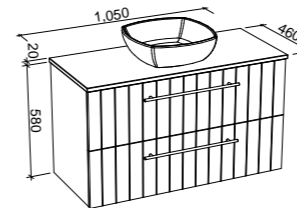

HENLEY 1050mm

Wall Hung

CABINET WITH	SKU	RRP
20mm SilkSurface Top with White Gloss Above Counter Ceramic Basin	HEN-V-1050-C-SSA-W	$3,236
20mm SilkSurface Top with White Gloss Under Counter Ceramic Basin	HEN-V-1050-C-SSU-W	$3,236
20mm Caesarstone Top with White Gloss Above Counter Ceramic Basin	HEN-V-1050-C-STA-W	$3,523
20mm Caesarstone Top with White Gloss Under Counter Ceramic Basin	HEN-V-1050-C-STU-W	$3,807
No Top	HEN-VCO-1050-C-X-W	$2,130

Floor Standing