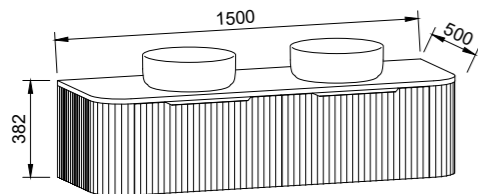

SANTOS 1500mm DOUBLE BOWL

Wall Hung

CABINET WITH	SKU	RRP
20mm SilkSurface Top with White Gloss Above Counter Ceramic Basin	SAN-V-1500-D-SSA-W	$3,780
No Top	SAN-VCO-1500-D-X-W	$2,882