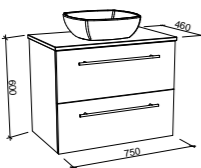

OXBOW 750mm

Wall Hung

CABINET WITH	SKU	RRP
20mm SilkSurface Top with White Gloss Above Counter Ceramic Basin	OXB-V-750-C-SSA-W	$2,411
20mm SilkSurface Top with White Gloss Under Counter Ceramic Basin	OXB-V-750-C-SSU-W	$2,411
20mm Caesarstone Top with White Gloss Above Counter Ceramic Basin	OXB-V-750-C-STA-W	$2,562
20mm Caesarstone Top with White Gloss Under Counter Ceramic Basin	OXB-V-750-C-STU-W	$2,846
No Top	OXB-VCO-750-C-X-W	$1,518