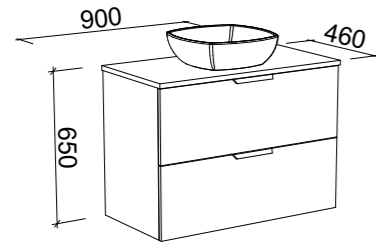

SUTHERLAND HOUSE 900mm

Wall Hung