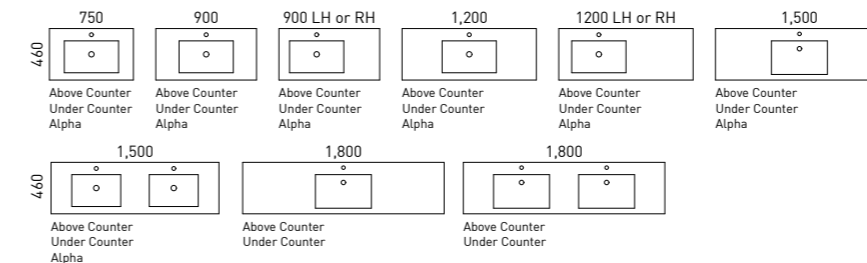

CLASSIC Order with Classic Shaker | **SUSSEX** Order with Sussex Shaker | **VICTORIA** Order with Victoria Shaker | **WASHBOARD** Order with Washboard Pattern

[01.] Windsor Vanity 1800mm | WIN-V-1800-D-SSA-F | $4,323 White Satin Cabinet with Carrara SilkSurface Top and White Gloss Radius Inset Ceramic Basins **[02.] Windsor Vanity 1500mm** | WIN-V-1500-C-FRA-F | $4,705 Light Grey Satin Cabinet with Arctic White Freedom SilkSurface Top and White Gloss Rome Inset Ceramic Basin **[03.] Windsor Vanity 900mm** | WIN-V-900-C-APH-F | $2,588 White Satin Cabinet with Alpha Ceramic Top **[04.] Windsor Vanity 750mm** | WIN-V-750-C-FRA-F | $2,859 White Satin Cabinet with Carrara Freedom SilkSurface Top and White Gloss Radius Inset Ceramic Basin **[05.] Windsor Vanity 1200mm** | WIN-V-1200-C-STA-F | $3,471 Black Satin Cabinet with Pure White Caesarstone Top and White Gloss Allure Ceramic Basin **Please refer to pricelist pages for all available options.**

*Selected sizes. See page 258 for Vanity Top Collection.