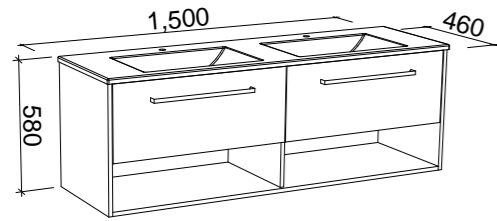

Kansas

G GOLD INCLUSIONS

KANSAS 1500mm DOUBLE BOWL

Wall Hung

CABINET WITH	SKU	RRP
Alpha Ceramic Top	KAN-V-1500-D-APH-W	\$3,503
Regal Mineral Composite Top	KAN-V-1500-D-REG-W	\$3,390
Haven Matt Dolomite Top	KAN-V-1500-D-HVN-W	\$3,390
Quest Gloss Dolomite Top	KAN-V-1500-D-QUE-W	\$3,390
20mm SilkSurface Top with White Gloss Above Counter Ceramic Basin	KAN-V-1500-D-SSA-W	\$3,976
20mm SilkSurface Top with White Gloss Under Counter Ceramic Basin	KAN-V-1500-D-SSU-W	\$3,976
20mm Caesarstone Top with White Gloss Above Counter Ceramic Basin	KAN-V-1500-D-STA-W	\$4,131
20mm Caesarstone Top with White Gloss Under Counter Ceramic Basin	KAN-V-1500-D-STU-W	\$4,699
No Top	KAN-VCO-1500-D-X-W	\$2,092