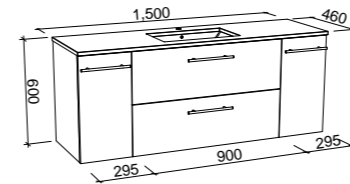

NOTE: Available with offset bowl above drawers only. Right-hand offset also available. Order by replacing -L- with -R- in the relevant SKU.

Marshall

G GOLD INCLUSIONS

MARSHALL 1500mm SINGLE BOWL

Wall Hung