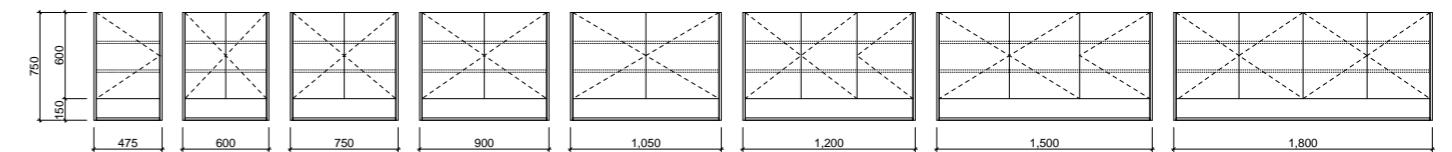

All cabinets 166mm deep. Back panel of shelf will match cabinet colour unless specified otherwise.

[01.] Sanremo Shaving Cabinet 1200mm | SAN-SC-1200-3-G | $1,251 White Satin Cabinet with Rural Oak Back Shelf **Sanremo Platinum Shaving Cabinet 1200mm** | SAN-SC-1200-3-P | $1,370 **[02.] Sanremo Shaving Cabinet 1500mm** | SAN-SC-1500-3-G | $1,368 Planked Urban Oak Cabinet **Sanremo Platinum Shaving Cabinet 1500mm** | SAN-SC-1500-3-P | $1,487 **[03.] Sanremo Shaving Cabinet 475mm** | SAN-SC-475-S-G | $685 each Florentine Walnut Cabinet **Sanremo Platinum Shaving Cabinet 475mm** | SAN-SC-475-S-P | $778 each **[04.] Sanremo Shaving Cabinet 900mm** | SAN-SC-900-D-G | $1,029 Light Pistachio Satin Cabinet **Sanremo Platinum Shaving Cabinet 900mm** | SAN-SC-900-D-P | $1,146 Please refer to pricelist pages for all available options.