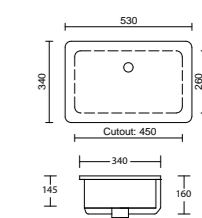

Rectangle Under Counter White

With overflow to back.

- **WG** REC-BS-530-WG-S | $220

WG - White Gloss | **WM** - White Matt | **BKM** - Black Matt | **ANT** - Anthracite | **GM** - Grey Matt | **LGM** - Light Grey Matt | **PM** - Pink Matt | **BG** - Brushed Gold | **BN** - Brushed Nickel