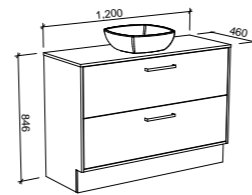

CABINET WITH	SKU	RRP
18mm Laminate Top with White Gloss Ceramic Above Counter Basin	DEL-V-1200-C-LMA-F	$2,755
No Top	DEL-VCO-1200-C-X-F	$2,083

Floor Standing