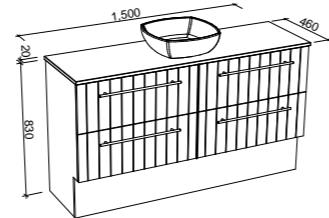

CABINET WITH	SKU	RRP
20mm SilkSurface Top with White Gloss Above Counter Ceramic Basin	HEN-V-1500-C-SSA-F	$4,806
20mm SilkSurface Top with White Gloss Under Counter Ceramic Basin	HEN-V-1500-C-SSU-F	$4,806
20mm Caesarstone Top with White Gloss Above Counter Ceramic Basin	HEN-V-1500-C-STA-F	$5,154
20mm Caesarstone Top with White Gloss Under Counter Ceramic Basin	HEN-V-1500-C-STU-F	$5,438
No Top	HEN-VCO-1500-C-X-F	$3,116