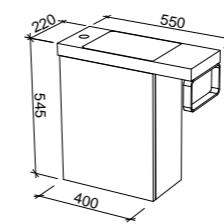

Oscar

S SILVER INCLUSIONS

OSCAR 550mm TOP / 400mm CABINET

Wall Hung

CABINET WITH	SKU	RRP
Nano Top Left-hand Offset, Left-hand Tap Hole	OSC-V-5540-L-NAN-W	$871
No Top Left-hand Offset	OSC-VCO-400-L-X-W	$523

NOTE: Side fingerpull standard unless specified otherwise. Please specify hinge side upon ordering. Right-hand offset also available. Order by replacing -L- with -R- in the relevant SKU.