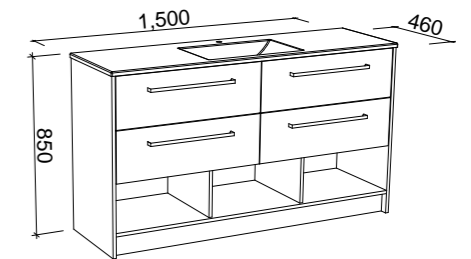

CABINET WITH	SKU	RRP
Alpha Ceramic Top	KAN-V-1500-C-APH-F	$4,423
Regal Mineral Composite Top	KAN-V-1500-C-REG-F	$3,992
Haven Matt Dolomite Top	KAN-V-1500-C-HVN-F	$3,992
Quest Gloss Dolomite Top	KAN-V-1500-C-QUE-F	$3,992
20mm SilkSurface Top with White Gloss Above Counter Ceramic Basin	KAN-V-1500-C-SSA-F	$4,565
20mm SilkSurface Top with White Gloss Under Counter Ceramic Basin	KAN-V-1500-C-SSU-F	$4,565
20mm Caesarstone Top with White Gloss Above Counter Ceramic Basin	KAN-V-1500-C-STA-F	$4,694
20mm Caesarstone Top with White Gloss Under Counter Ceramic Basin	KAN-V-1500-C-STU-F	$4,978
No Top	KAN-VCO-1500-C-X-F	$2,964