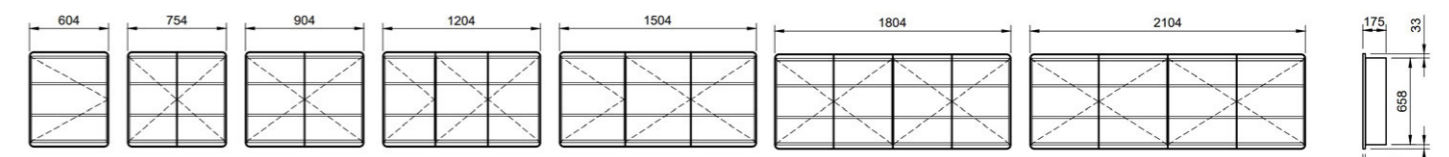

[01.] Sutherland House Shaving Cabinet 750mm | SHC-SC-750-D-G | $1,188 Black Satin Cabinet **[02.] Sutherland House Shaving Cabinet 1500mm** | SHC-SC-1500-3-G | $1,732 White Satin Cabinet **[03.] Sutherland House Shaving Cabinet 1200mm** | SHC-SC-1200-3-G | $1,475 White Satin Cabinet **[04.] Sutherland House Shaving Cabinet 900mm** | SHC-SC-900-D-G | $1,286 Light Pistachio Satin Cabinet **Please refer to pricelist pages for all available options.**