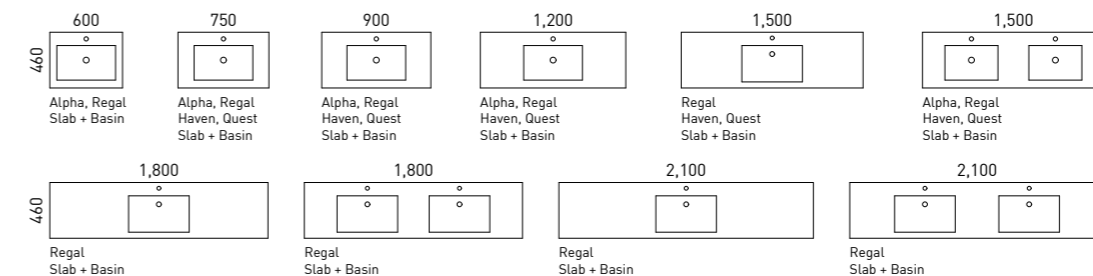

[01.] Grange Vanity 1500mm | GRA-V-1500-D-SSA-W | $4,177 Classic Oak Cabinet with Stratiss SilkSurface Top and White Gloss Allure Ceramic Basins **[02.] Grange Vanity 750mm** | GRA-V-750-C-APH-W | $1,795 White Satin Cabinet with Alpha Ceramic Top **[03.] Grange Vanity 1500mm** | GRA-V-1500-D-STA-W | $4,348 Light Grey Satin Cabinet with Pure White Caesarstone Top and White Gloss Radius Inset Ceramic Basins **[04.] Grange Vanity 1200mm** | GRA-V-1200-C-SSA-W | $3,374 Aged Walnut Cabinet with Arctic White SilkSurface Top and White Gloss Oval Flute Ceramic Basin **Please refer to pricelist pages for all available options.**

*Selected sizes. See page 258 for Vanity Top Collection.