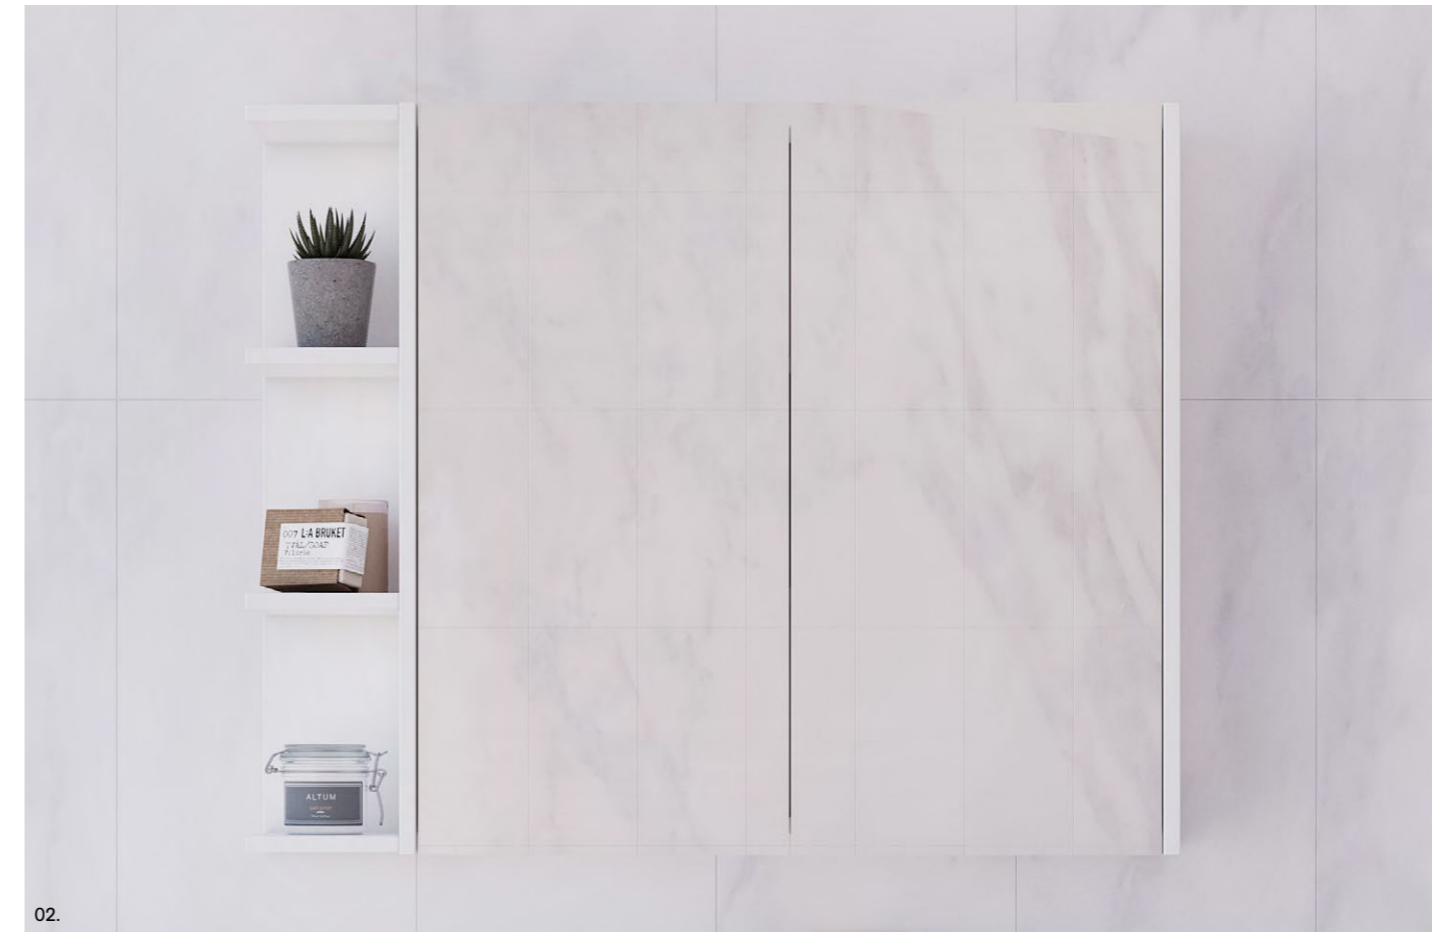

New York Shaving Cabinet

Unleash your interior design potential with the versatile New York shaver. This sophisticated piece features exterior display shelves at one end, offering a beautiful space to showcase your favourite decor. To accommodate your bathroom layout, the shelves can be fully reversed (unless ordered with lighting or powerpoint).

- Upgrade to Platinum option with Luxe Graphite interior and glass internal shelves to match Platinum vanities
- Semi-recessed option available upon request (additional charges apply)
- Optional under cabinet lighting available (additional charges apply)

[01.] New York Shaving Cabinet 900mm | NEW-SC-900-R-G | $959 Elegant Oak Cabinet New York Platinum Shaving Cabinet 900mm | NEW-SC-900-R-P | $1,077 [02.] New York Shaving Cabinet 900mm | NEW-SC-900-L-G | $959 White Satin Cabinet New York Platinum Shaving Cabinet 900mm | NEW-SC-900-L-P | $1,077 Please refer to pricelist pages for all available options.