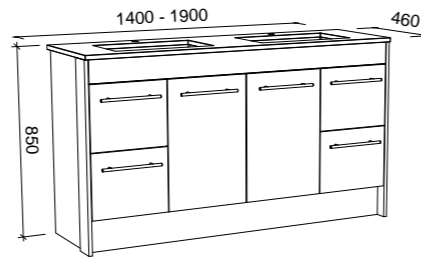

Floor Standing

CABINET WITH	SKU	RRP
20mm SilkSurface Top with White Gloss Above Counter Ceramic Basin	WTW-V-1900-D-SSA-W	$4,760
20mm SilkSurface Top with White Gloss Under Counter Ceramic Basin	WTW-V-1900-D-SSU-W	$4,760
No Top	WTW-VCO-1900-D-X-W	$2,536

CABINET WITH	SKU	RRP
20mm SilkSurface Top with White Gloss Above Counter Ceramic Basin	WTW-V-1900-D-SSA-F	$5,217
20mm SilkSurface Top with White Gloss Under Counter Ceramic Basin	WTW-V-1900-D-SSU-F	$5,217
No Top	WTW-VCO-1900-D-X-F	$2,994