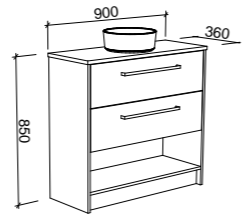

CABINET WITH	SKU	RRP
20mm SilkSurface Top with White Gloss Above Counter Ceramic Basin	KAR-V-900-C-SSA-F	$2,814
20mm SilkSurface Top with White Gloss Ceramic Mini Under Counter Basin	KAR-V-900-C-SSU-F	$2,814
20mm Caesarstone Top with White Gloss Above Counter Ceramic Basin	KAR-V-900-C-STA-F	$2,976
20mm Caesarstone Top with White Gloss Mini Under Counter Ceramic Basin	KAR-V-900-C-STU-F	$2,976
No Top	KAR-VCO-900-C-X-F	$1,656

Karlie

G GOLD INCLUSIONS