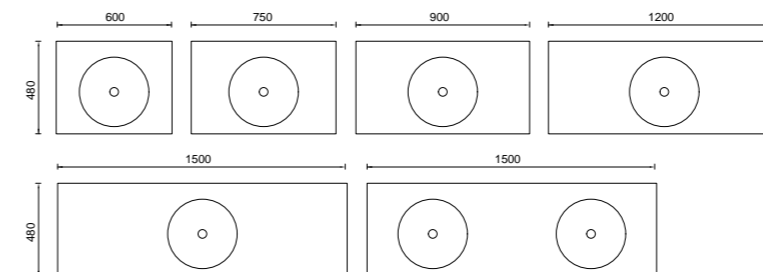

Available in wall hung.

- Top options include:
 - 20mm SilkSurface slab top with above counter basin/s
- Handle options include:
 - Fingerpull only

02.

03.

[01.] Embrace Vanity 1500mm | EMB-V-1500-D-SSA-W | \$6,118 Light Grey Satin Cabinet with Stratiss SilkSurface Top and White Gloss Oval Flute Ceramic Basins **[02.] Embrace Vanity 1200mm** | EMB-V-1200-C-SSA-W | \$4,770 Tassie Oak Cabinet with Arctic White SilkSurface Top and White Gloss Coast Inset Mineral Composite Basin | Shown with Mineral Composite Basin Upgrade | UPG-OPT-BASCOLOUR | ADD \$144 **[03.] Embrace Vanity 900mm** | EMB-V-900-C-SSA-W | \$4,521 Light Pistachio Satin Cabinet with Lapis Salt SilkSurface Top and White Gloss Florent Ceramic Basin **Please refer to pricelist pages for all available options.**

NOTE: Selected inset basins available. Not available with custom inset basins.

The Grange has an elegant 16mm surround and looks stunning in any contemporary bathroom. With the luxury of all-drawers, the Grange offers storage in style.