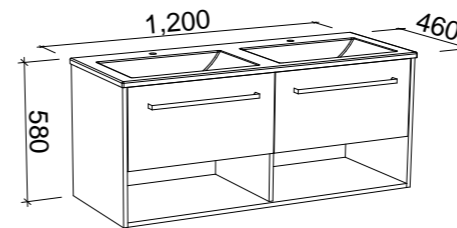

KANSAS 1200mm DOUBLE BOWL

Wall Hung

CABINET WITH	SKU	RRP
Alpha Ceramic Top	KAN-V-1200-D-APH-W	$2,810
No Top	KAN-VCO-1200-D-X-W	$1,638