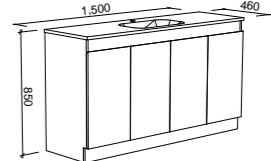

CABINET WITH	SKU	RRP
Haven Matt Dolomite Top	RKF-V-1500-C-HVN-F	$1,882
Quest Gloss Dolomite Top	RKF-V-1500-C-QUE-F	$1,882
No Top	RKF-VCO-1500-C-X-F	$1,304