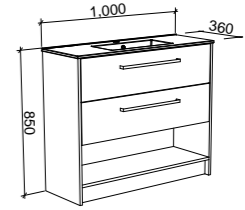

CABINET WITH	SKU	RRP
Urban Ceramic Top	KAR-V-1000-C-URB-F	$3,006
No Top	KAR-VCO-1000-C-X-F	$2,357

Floor Standing