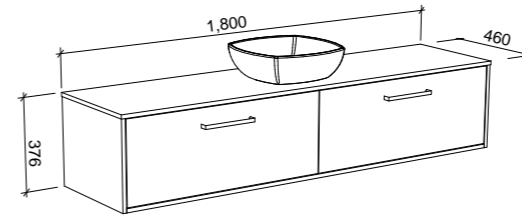

Delaware

G GOLD INCLUSIONS

DELAWARE 1800mm SINGLE BOWL

Wall Hung

CABINET WITH	SKU	RRP
18mm Laminate Top with White Gloss Ceramic Above Counter Basin	DEL-V-1800-C-LMA-W	\$2,590
No Top	DEL-VCO-1800-C-X-W	\$1,694