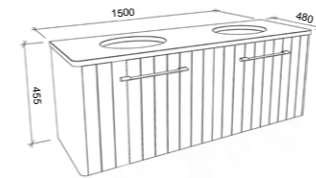

SABA 1500mm DOUBLE BOWL

Wall Hung

CABINET WITH	SKU	RRP
20mm SilkSurface Top with White Gloss Above Counter Ceramic Basin	SAB-V-1500-D-SSA-W	$3,573
20mm SilkSurface Top with White Gloss Under Counter Ceramic Basin	SAB-V-1500-D-SSU-W	$4,124
No Top	SAB-VCO-1500-D-X-W	$1,924