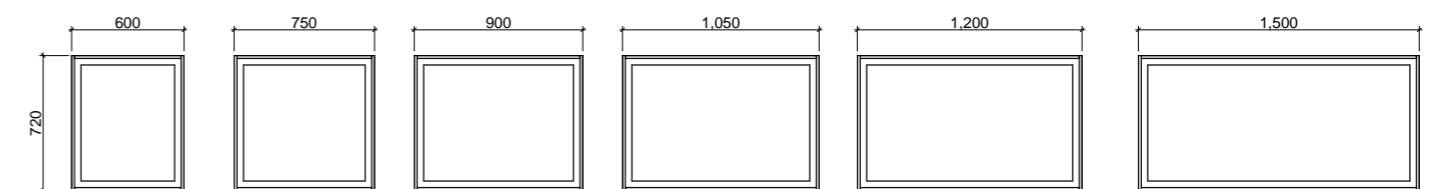

[01.] Halifax Mirror 1200mm | HAL-M-1200-720 | $916 White Satin Frame | Shown with Mirror Lighting Upgrade | LED-L-MIRROR | ADD $391 **[02.] Halifax Mirror 750mm** | HAL-M-750-720 | $635 Light Grey Satin Frame **[03.] Halifax Mirror 1500mm** | HAL-M-1500-720 | $1,135 Black Satin Frame **[04.] Halifax Mirror 1200mm** | HAL-M-1200-720 | $916 White Satin Frame | Shown with Mirror Lighting Upgrade | LED-L-MIRROR | ADD $391 **[05.] Halifax Mirror 900mm** | HAL-M-900-720 | $700 Coastal Oak Frame | Shown with Mirror Lighting Upgrade | LED-L-MIRROR | ADD $391 **Please refer to pricelist pages for all available options.**