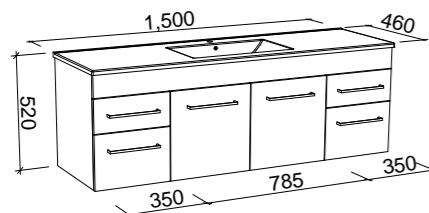

INDIANA 1500mm SINGLE BOWL

Wall Hung

CABINET WITH	SKU	RRP
Alpha Ceramic Top	IND-V-1500-C-APH-W	$3,191
No Top	IND-VCO-1500-C-X-W	$1,865

Floor Standing