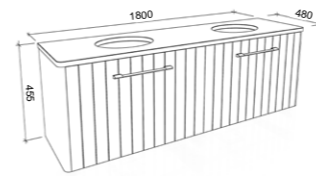

SABA 1800mm DOUBLE BOWL

Wall Hung

CABINET WITH	SKU	RRP
20mm SilkSurface Top with White Gloss Above Counter Ceramic Basin	SAB-V-1800-D-SSA-W	$3,945
20mm SilkSurface Top with White Gloss Under Counter Ceramic Basin	SAB-V-1800-D-SSU-W	$4,495
No Top	SAB-VCO-1800-D-X-W	$2,085

Santos

G GOLD INCLUSIONS