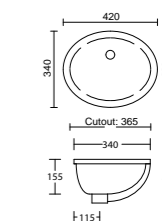

Oval Under Counter White

With overflow to front.

- **WG** OVL-BS-420-WG-S | $220