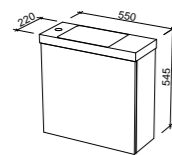

OLLIE 550mm

Wall Hung

CABINET WITH	SKU	RRP
Nano Dolomite Top Left-hand Offset	OLL-V-550-L-NAN-W	$783
No Top Left-hand Offset	OLL-VCO-550-L-X-W	$417

NOTE: Side fingerpull standard unless specified otherwise. Please specify hinge side upon ordering. Right-hand offset also available. Order by replacing -L- with -R- in the relevant SKU.