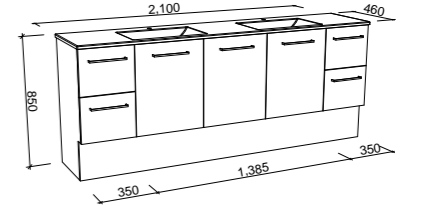

CABINET WITH	SKU	RRP
Regal Mineral Composite Top	CAR-V-2100-D-REG-F	$5,537
No Top	CAR-VCO-2100-D-X-F	$2,825