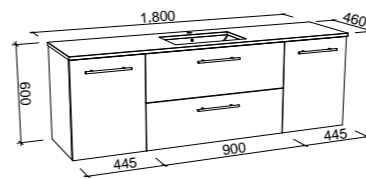

MARSHALL 1800mm SINGLE BOWL

Wall Hung