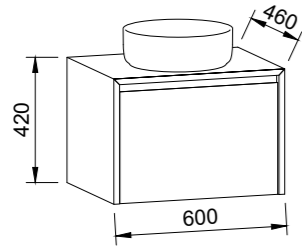

Ainsworth

G GOLD INCLUSIONS

AINSWORTH 600mm

Wall Hung

CABINET WITH	SKU	RRP
20mm SilkSurface Top with White Gloss Above Counter Ceramic Basin	AIN-V-600-C-SSA-W	$2,813
20mm SilkSurface Top with White Gloss Under Counter Ceramic Basin	AIN-V-600-C-SSU-W	$2,813