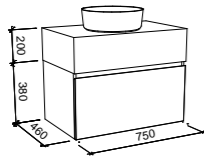

KINGSLEY 750mm

Wall Hung

CABINET WITH	SKU	RRP
Alpha Ceramic Top	KIN-V-750-C-APH-W	$1,194
Regal Mineral Composite Top	KIN-V-750-C-REG-W	$1,194
Stadium Mineral Composite Top	KIN-V-750-C-STD-W	$1,194
Haven Matt Dolomite Top	KIN-V-750-C-HVN-W	$1,194
Quest Gloss Dolomite Top	KIN-V-750-C-QUE-W	$1,194
20mm SilkSurface Top with Above Counter White Gloss Ceramic Basin	KIN-V-750-C-SSA-W	$1,612
20mm SilkSurface Top with Under Counter White Gloss Ceramic Basin	KIN-V-750-C-SSU-W	$1,881
20mm Caesarstone Top with Above Counter White Gloss Ceramic Basin	KIN-V-750-C-STA-W	$1,754
20mm Caesarstone Top with Under Counter White Gloss Ceramic Basin	KIN-V-750-C-STU-W	$1,990
60mm SilkSurface Freedom Top with Above Counter White Gloss Ceramic Basin	KIN-V-750-C-FRA-W	$1,758
60mm SilkSurface Freedom Top with Under Counter White Gloss Ceramic Basin	KIN-V-750-C-FRU-W	$1,994
200mm SilkSurface Box Top with Above Counter White Gloss Ceramic Basin	KIN-V-750-C-BXA-W	$1,980
200mm SilkSurface Box Top with Under Counter White Gloss Ceramic Basin	KIN-V-750-C-BXU-W	$1,980
No Top	KIN-VCO-750-C-X-W	$709