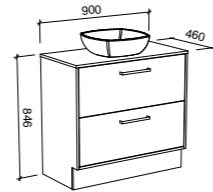

CABINET WITH	SKU	RRP
18mm Laminate Top with White Gloss Ceramic Above Counter Basin	DEL-V-900-C-LMA-F	$1,948
No Top	DEL-VCO-900-C-X-F	$1,360

Floor Standing