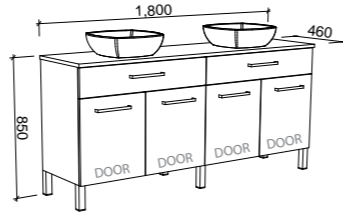

On Legs

CABINET WITH	SKU	RRP
20mm SilkSurface Top with White Gloss Above Counter Ceramic Basin	TAY-V-1800-D-SSA-L	$4,188
20mm Caesarstone Top with White Gloss Above Counter Ceramic Basin	TAY-V-1800-D-STA-L	$4,733
No Top	TAY-VCO-1800-D-X-L	$2,084