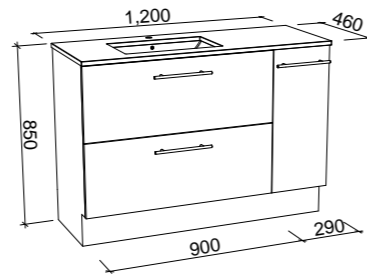

Floor Standing

CABINET WITH	SKU	RRP
20mm SilkSurface Top with White Gloss Above Counter Ceramic Basin Left-hand Offset	MAR-V-1200-L-SSA-W	$2,894
20mm SilkSurface Top with White Gloss Under Counter Ceramic Basin Left-hand Offset	MAR-V-1200-L-SSU-W	$2,894
20mm Caesarstone Top with White Gloss Above Counter Ceramic Basin Left-hand Offset	MAR-V-1200-L-STA-W	$3,193
20mm Caesarstone Top with White Gloss Under Counter Ceramic Basin Left-hand Offset	MAR-V-1200-L-STU-W	$3,476
No Top Left-hand Offset	MAR-VCO-1200-L-X-W	$1,742

CABINET WITH	SKU	RRP
20mm SilkSurface Top with White Gloss Above Counter Ceramic Basin Left-hand Offset	MAR-V-1200-L-SSA-F	$2,999
20mm SilkSurface Top with White Gloss Under Counter Ceramic Basin Left-hand Offset	MAR-V-1200-L-SSU-F	$2,999
20mm Caesarstone Top with White Gloss Above Counter Ceramic Basin Left-hand Offset	MAR-V-1200-L-STA-F	$3,298
20mm Caesarstone Top with White Gloss Under Counter Ceramic Basin Left-hand Offset	MAR-V-1200-L-STU-F	$3,581
No Top Left-hand Offset	MAR-VCO-1200-L-X-F	$1,856

NOTE: Available with offset bowl above drawers only. Right-hand offset also available. Order by replacing -L- with -R- in the relevant SKU.

Marshall

G GOLD INCLUSIONS