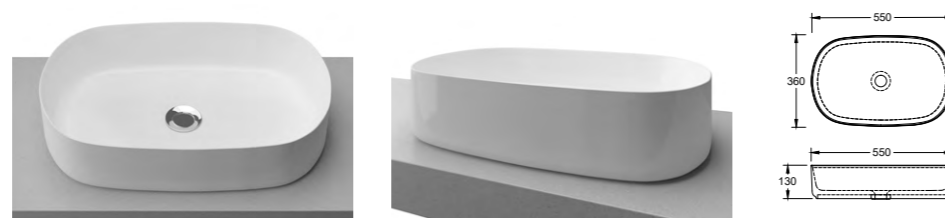

Myrtle White

WG MYR-BS-550-WG-S | $220

WM MYR-BS-550-WM-U | $364