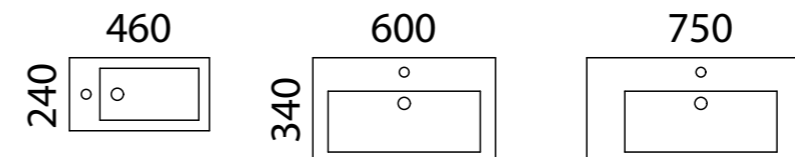

[01.] Ensuite Vanity 460mm | ENS-V-460-L-ENS-W | $900 Boston Oak Cabinet with Ensuite Mineral Composite Top [02.] Ensuite Vanity 750mm | ENS-V-750-C-ENS-F | $1,512 White Satin Cabinet with Ensuite Mineral Composite Top **Please refer to pricelist pages for all available options.**