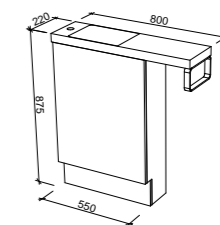

Floor Standing

CABINET WITH	SKU	RRP
Nano Top Left-hand Offset, Left-hand Tap Hole	OSC-V-8055-L-NAN-F	$1,197
No Top Left-hand Offset	OSC-VCO-550-L-X-F	$756

NOTE: The rail on the Oscar is to be screwed to the wall, and siliconed to the top. Please refer to website for installation guide. The rail is only available in chrome.