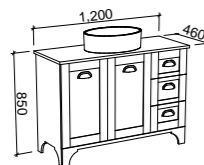

WINDSOR 1200mm

Floor Standing

CABINET WITH	SKU	RRP
Alpha Ceramic Top	WIN-V-1200-C-APH-F	$3,001
20mm SilkSurface Top with White Gloss Above Counter Ceramic Basin	WIN-V-1200-C-SSA-F	$3,306
20mm SilkSurface Top with White Gloss Under Counter Ceramic Basin	WIN-V-1200-C-SSU-F	$3,306
20mm Caesarstone Top with White Gloss Above Counter Ceramic Basin	WIN-V-1200-C-STA-F	$3,471
20mm Caesarstone Top with White Gloss Under Counter Ceramic Basin (2 doors only)	WIN-V-1200-C-STU-F	$3,755
60mm SilkSurface Freedom Top with White Gloss Above Counter Ceramic Basin	WIN-V-1200-C-FRA-F	$3,559
60mm SilkSurface Freedom Top with White Gloss Under Counter Ceramic Basin	WIN-V-1200-C-FRU-F	$3,559
No Top	WIN-VCO-1200-C-X-F	$2,555