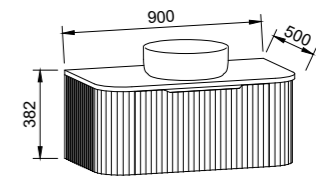

SANTOS 900mm

Wall Hung

CABINET WITH	SKU	RRP
20mm SilkSurface Top with White Gloss Above Counter Ceramic Basin	SAN-V-900-C-SSA-W	$2,550
No Top	SAN-VCO-900-C-X-W	$2,074