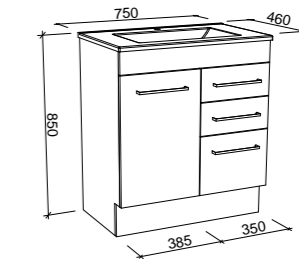

CABINET WITH	SKU	RRP
Alpha Ceramic Top	IND-V-750-C-APH-F	$1,281
No Top	IND-VCO-750-C-X-F	$1,126