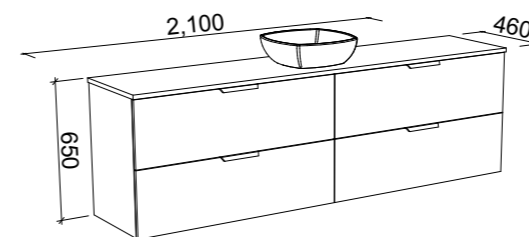

SUTHERLAND HOUSE 2100mm SINGLE BOWL

Wall Hung