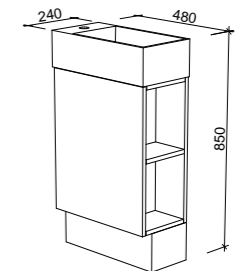

Lottie

S SILVER INCLUSIONS

LOTTIE 480mm

Wall Hung

CABINET WITH	SKU	RRP
Liberty Ceramic Top Left-hand Offset	LOT-V-480-L-LIB-W	\$763
No Top Left-hand Offset	LOT-VCO-480-L-X-W	\$567

Floor Standing

CABINET WITH	SKU	RRP
Liberty Ceramic Top Left-hand Offset	LOT-V-480-L-LIB-F	\$809
No Top Left-hand Offset	LOT-VCO-480-L-X-F	\$598