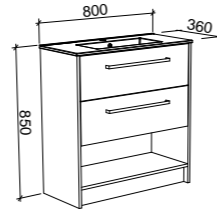

CABINET WITH	SKU	RRP
Urban Ceramic Top	KAR-V-800-C-URB-F	$2,176
No Top	KAR-VCO-800-C-X-F	$1,656

Floor Standing