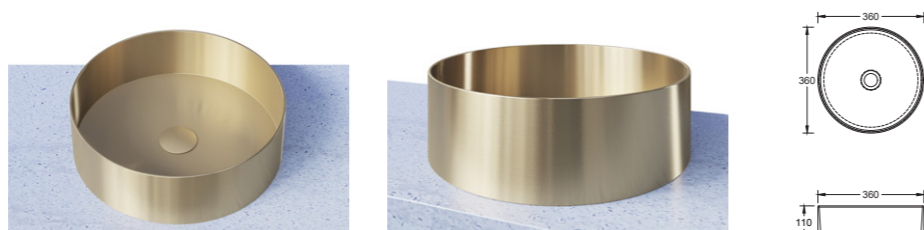

Ceramic Basins Continued

Radius Inset White

Offset or wall mounted tapware required

WG RAD-BS-400-WG-S

WM RAD-BS-400-WM-U

Radius Inset Black

Offset or wall mounted tapware required

BKM RAD-BS-400-BKM-U

Rome Inset White

Offset or wall mounted tapware required

WG ROM-BS-600-WG-S

Stainless Steel Basins

Luxe Brushed Gold

BG LUX-BS-360-BG-U | $629
(Including waste)

Luxe Brushed Nickel

BN LUX-BS-360-BN-U | $629
(Including waste)

NOTE: Wastes not included for Ceramic and Mineral Composite basins. Ceramic and Stainless Steel wastes available as separate purchase. White gloss ceramic basins (-S) included in package price. Mineral Composite, Stainless Steel, matt and coloured basins (-U) will incur an additional charge. While the colours in this brochure are to the highest standard in printing, it should only be used as an indication of actual product design. *Suitable for small space vanities.

Mineral Composite Basins

Coast Inset White

WG COA-BS-495-WG-U

Corrida Inset White

Offset or wall mounted tapware required

WG COR-BS-430-WG-U | $364

Cove Grand Inset White

With tap landing

WG COV-BS-460-WG-U

If you are purchasing a vanity that includes a slab top and ceramic basin	SKU	RRP
Choose any White Gloss (WG) Ceramic basin		Included in Package Price
Upgrade to a White Matt, Black Matt or Coloured Ceramic basin, or Mineral Composite basin (per basin)	UPG-OPT-BASCOLOUR	$144
Upgrade to a Stainless Steel Basin (per basin)	UPG-OPT-STAINLESS	$354
Supplying your own counter basin? Reduce price by $130 per basin		

WG - White Gloss | **WM** - White Matt | **BKM** - Black Matt | **ANT** - Anthracite | **GM** - Grey Matt | **LGM** - Light Grey Matt | **PM** - Pink Matt | **BG** - Brushed Gold | **BN** - Brushed Nickel