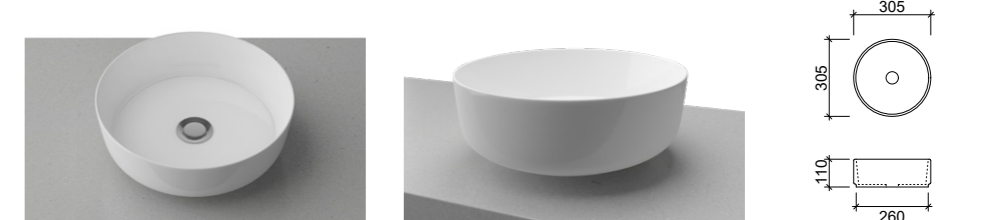

Gem White*

WG GEM-BS-305-WG-S