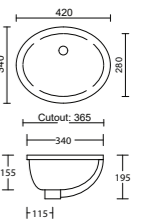

Oval Under Counter White

With overflow to front.

- **WG** OVL-BS-420-WG-S