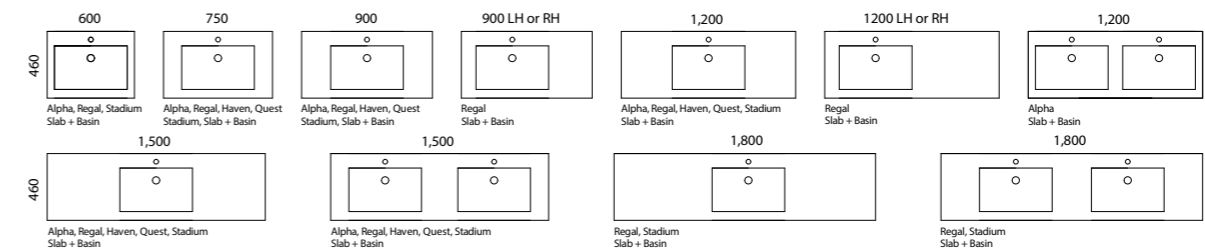

Available in wall hung, floor standing and on legs.

- Top options include:
  - 20mm integrated tops - Alpha\*, Regal, Stadium, Haven\* or Quest\*
  - SilkSurface or Caesarstone slab top with above or under counter basin/s