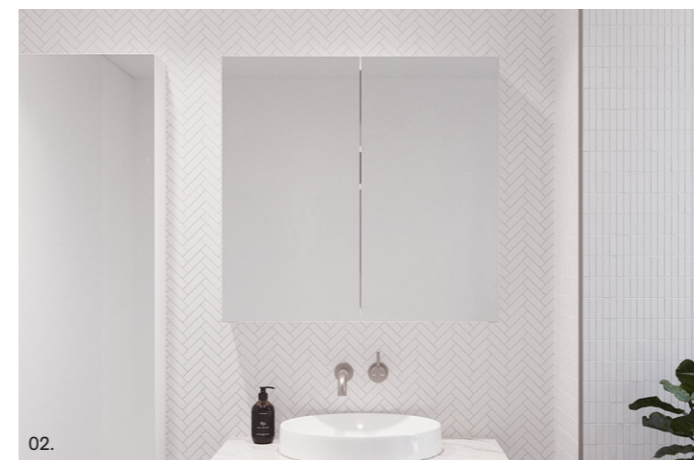

All cabinets 166mm deep. 1500mm available with 3 or 4 doors.

[01.] Tennessee Shaving Cabinet 1200mm | TEN-SC-1200-3-G | $1,084 Emerald Green Satin Cabinet [02.] Tennessee Shaving Cabinet 750mm | TEN-SC-750-D-G | $759 White Satin Cabinet [03.] Tennessee Shaving Cabinet 900mm | TEN-SC-900-D-G | $815 Estella Oak Cabinet [04.] Tennessee Shaving Cabinet 1800mm | TEN-SC-1800-4-G | $1,449 White Gloss Cabinet [05.] Tennessee Shaving Cabinet 1200mm | TEN-SC-1200-3-G | $1,084 Prime Oak Cabinet Please refer to pricelist pages for all available options.