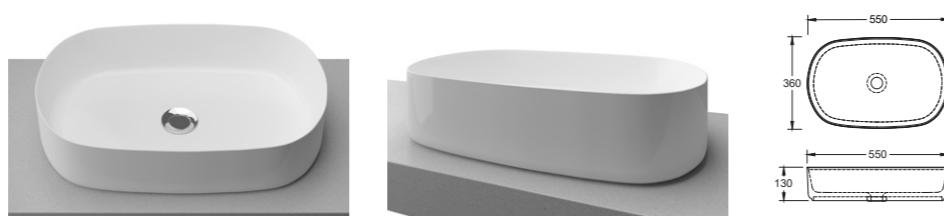

Myrtle White

WG MYR-BS-550-WG-S

WM MYR-BS-550-WM-U