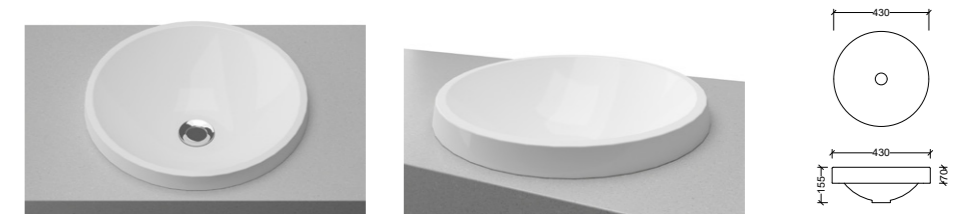

## Corrida Inset White

Offset or wall mounted tapware required

**WG** COR-BS-430-WG-U | \$364