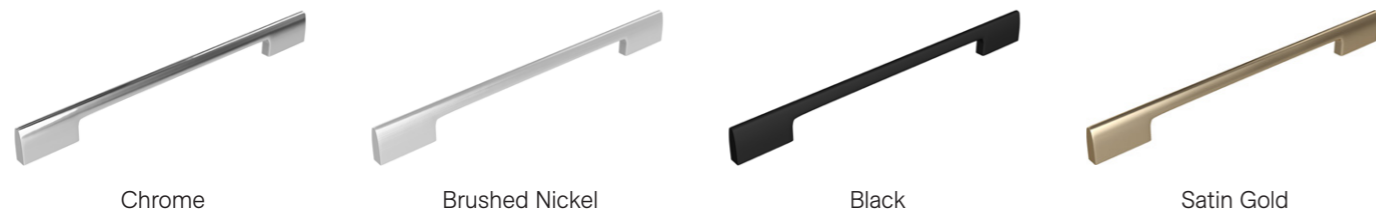

Cabinet Handles

What a selection! Choose from chrome, brushed, black or gold - long or short - square or curved. We've got them all! Customise your cabinet with any of these stunning handle options at no extra cost!

ARCH HANDLE

Available in 244mm & 340mm.