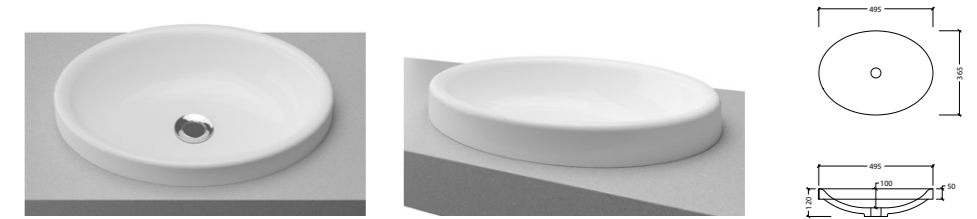

Mineral Composite Basins

Coast Inset White

WG COA-BS-495-WG-U