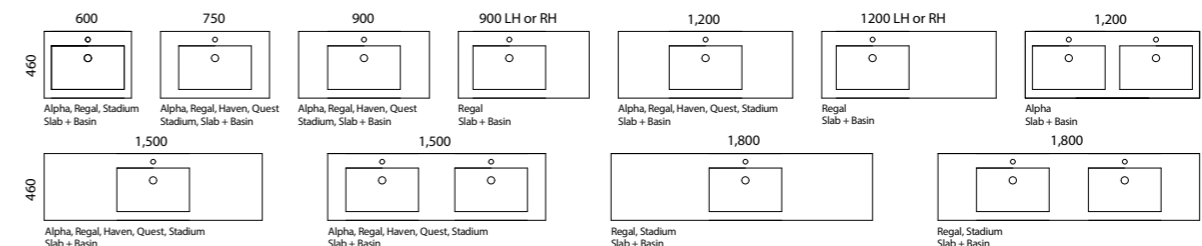

Available in wall hung, floor standing and on legs.

- Top options include:
  - 20mm integrated tops - Alpha\*, Regal, Stadium, Haven\* or Quest\*
  - SilkSurface or Caesarstone slab top with above or under counter basin/s