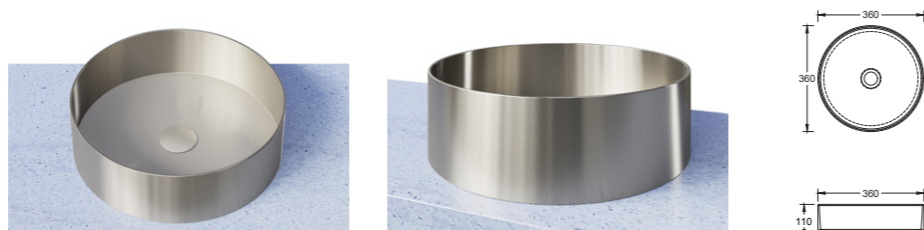

Luxe Brushed Nickel

BN LUX-BS-360-BN-U | $629
(Including waste)

NOTE: Wastes not included for Ceramic and Mineral Composite basins. Ceramic and Stainless Steel wastes available as separate purchase. White gloss ceramic basins (-S) included in package price. Mineral Composite, Stainless Steel, matt and coloured basins (-U) will incur an additional charge. While the colours in this brochure are to the highest standard in printing, it should only be used as an indication of actual product design. *Suitable for small space vanities.