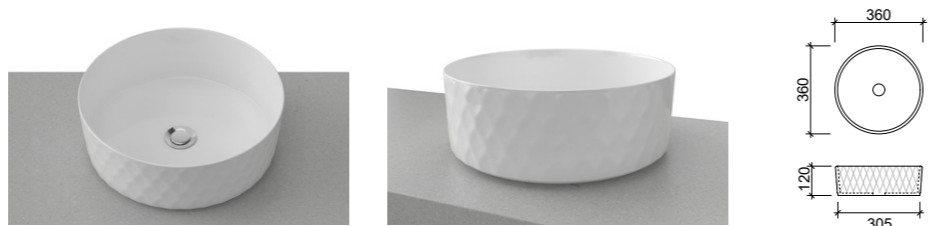

Diamond White

Pattern Finish

WG DIA-BS-360-WG-S

WM DIA-BS-360-WM-U