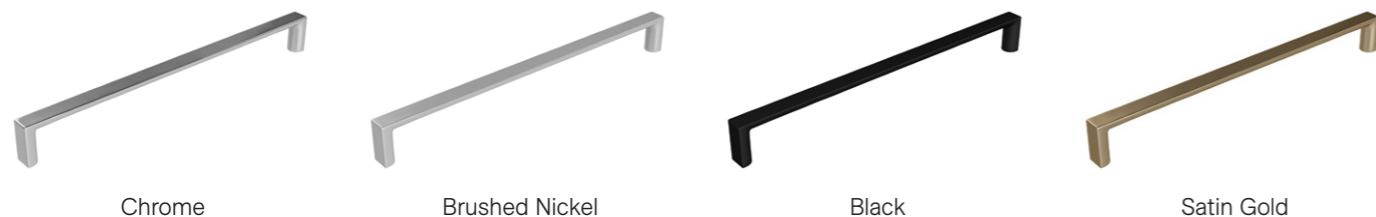

D HANDLE

Available in 104mm*, 138mm*, 230mm, 361mm & 457mm.