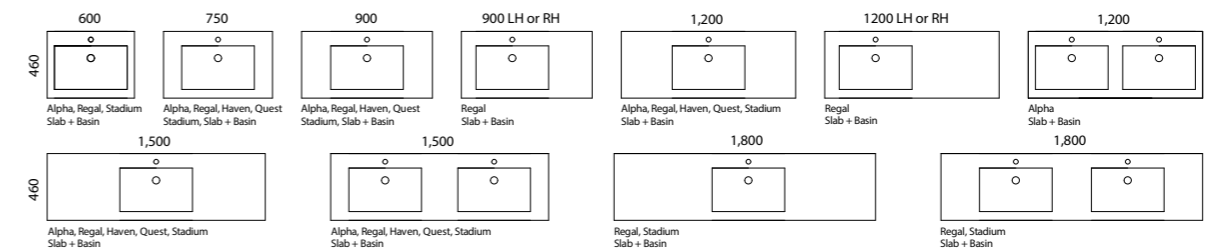

Available in wall hung, floor standing and on legs.

- Top options include:
  - 20mm integrated tops - Alpha\*, Regal, Stadium, Haven\* or Quest\*
  - SilkSurface or Caesarstone slab top with above or under counter basin/s
- Cabinet options include:
  - Painted only