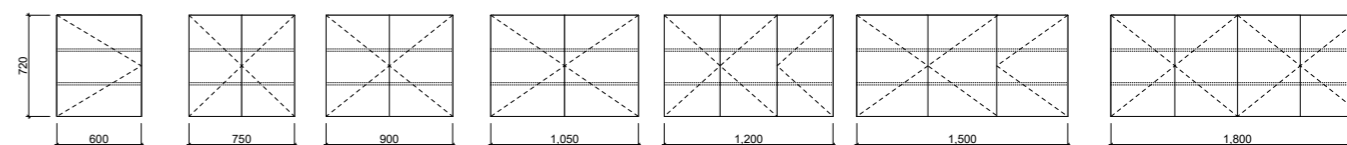

All cabinets 166mm deep. 1500mm available with 3 or 4 doors.

[01.] Tennessee Shaving Cabinet 1200mm | TEN-SC-1200-3-G | $1,084 Emerald Green Satin Cabinet [02.] Tennessee Shaving Cabinet 750mm | TEN-SC-750-D-G | $759 White Satin Cabinet [03.] Tennessee Shaving Cabinet 900mm | TEN-SC-900-D-G | $815 Estella Oak Cabinet [04.] Tennessee Shaving Cabinet 1800mm | TEN-SC-1800-4-G | $1,449 White Gloss Cabinet [05.] Tennessee Shaving Cabinet 1200mm | TEN-SC-1200-3-G | $1,084 Prime Oak Cabinet Please refer to pricelist pages for all available options.