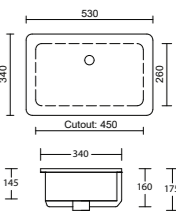

Rectangle Under Counter White

With overflow to back.

- **WG** REC-BS-530-WG-S

WG - White Gloss | **WM** - White Matt | **BKM** - Black Matt | **ANT** - Anthracite | **GM** - Grey Matt | **LGM** - Light Grey Matt | **PM** - Pink Matt | **BG** - Brushed Gold | **BN** - Brushed Nickel