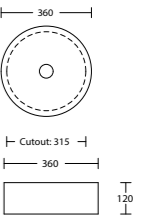

Vanity Tops

NOTE: Due to the manufacturing process ceramic tops can vary from their nominal stated sizes. Use the dimensions provided as a guide only. Due to this ceramic tops are not recommended for wall to wall installations. 1TH standard on all integrated tops on the Nevada range unless specified otherwise at the time of ordering. †Excluding 1200mm Double which comes with 0 Tap holes.

Ceramic Under Counter Basins

Allure Under Counter

No overflow. Only available with SilkSurface slab top (cannot be purchased on their own). Offset or wall mounted tapware required.

- **WG** ALLU-BS-360-WG-S | $220   **GM** ALLU-BS-360-GM-U
- **WM** ALLU-BS-360-WM-U | $364   **LGM** ALLU-BS-360-LGM-U
- **BKM** ALLU-BS-360-BKM-U | $364   **PM** ALLU-BS-360-PM-U
- **ANT** ALLU-BS-360-ANT-U | $364

Oval Under Counter White

With overflow to front.

- **WG** OVL-BS-420-WG-S

Rectangle Under Counter White

With overflow to back.

- **WG** REC-BS-530-WG-S

WG - White Gloss | **WM** - White Matt | **BKM** - Black Matt | **ANT** - Anthracite | **GM** - Grey Matt | **LGM** - Light Grey Matt | **PM** - Pink Matt | **BG** - Brushed Gold | **BN** - Brushed Nickel