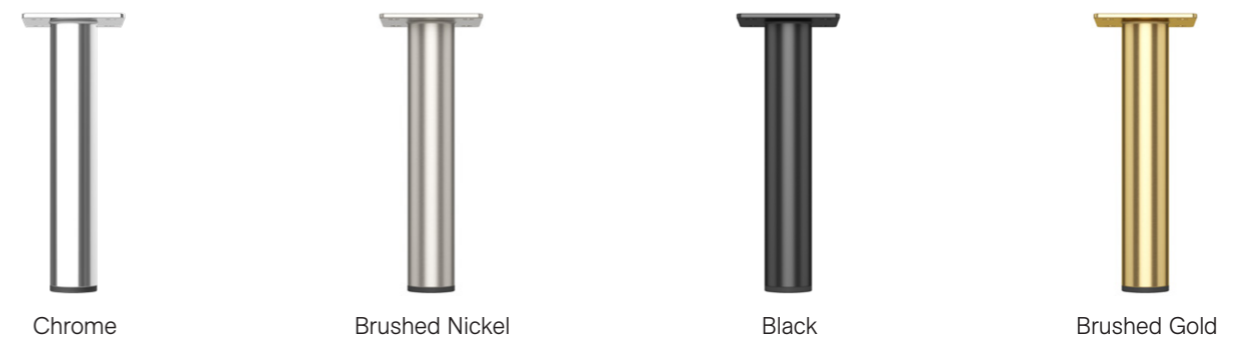

STRAIGHT LEG

Available in 150mm.

NOTE: Cabinet height of the 'on legs' unit will vary depending on legs choice. Legs are decorative, not functional (the cabinet must still be mounted to the wall).