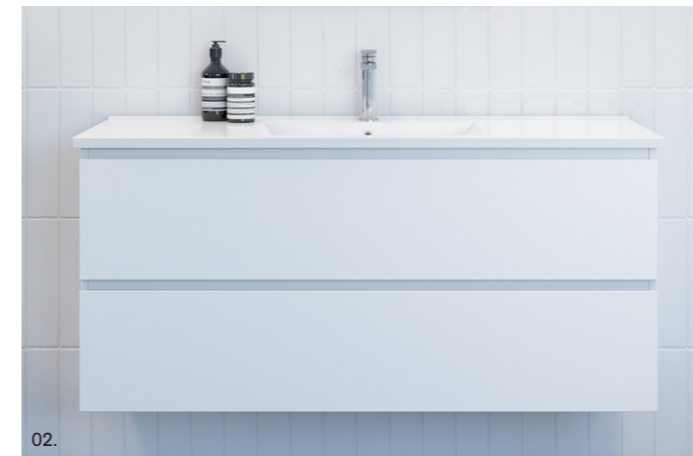

[01.] Nevada Plus Vanity 900mm | NEVP-V-900-C-SSA-L | $2,413 Light Grey Satin Cabinet with Stratiss SilkSurface Top and Black Matt Feather Ceramic Basin | Shown with Coloured Basin Upgrade | UPG-OPT-BASCOLOUR | $144 **[02.] Nevada Plus Vanity 1200mm** | NEVP-V-1200-C-APH-W | $1,616 White Gloss Cabinet with Alpha Ceramic Top **[03.] Nevada Plus Vanity 1200mm** | NEVP-V-1200-C-STD-F | $1,919 Bottega Oak Cabinet with Stadium Mineral Composite Top **[04.] Nevada Plus Vanity 1500mm** | NEVP-V-1500-D-SSA-W | $3,573 Prime Oak Cabinet with Carrara SilkSurface Top and Black Matt Allure Basins | Shown with Coloured Basin Upgrade | UPG-OPT-BASCOLOUR | $144 per basin | Shown with Under Cabinet Lighting Kit | LED-L-UNDERCAB-V | ADD $391 **Please refer to pricelist pages for all available options.**

*Selected sizes. See page 42 for Vanity Top Collection.