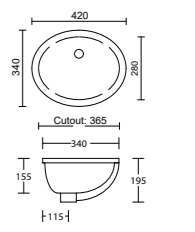

Oval Undermount

With overflow to front

- WG OVL-BS-420-WG-S