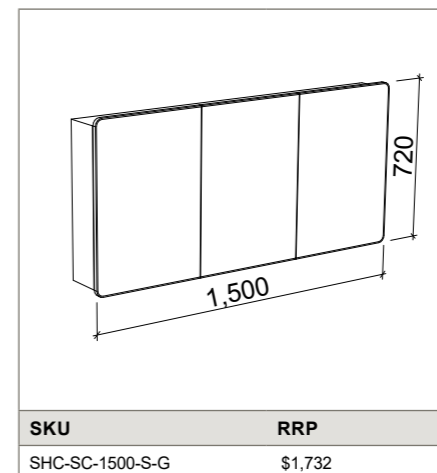

SHAVER 1500mm