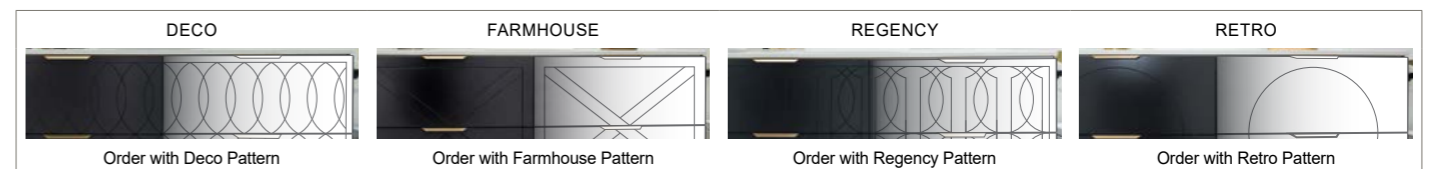

NOTE: Cabinet height of the 'on legs' unit will vary depending on legs choice. Straight leg = cabinet + 150mm leg; Angled leg = cabinet + 200mm leg; Total height = 850mm.