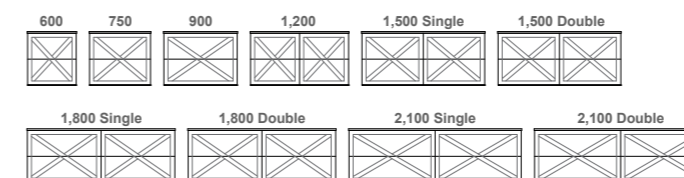

AVAILABILITY CHART | AVAILABLE WALL HUNG & ON LEGS