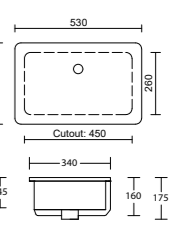

Rectangle Undermount

With overflow to back

- WG REC-BS-530-WG-S

NOTE: Wastes not included. Ceramic wastes available as separate purchase. White gloss basins included in package price. Matt and coloured basins will incur an additional charge.

- WG White Gloss
- WM White Matt
- BM Black Matt
- GM Grey Matt
- LGM Light Grey Matt
- PM Pink Matt