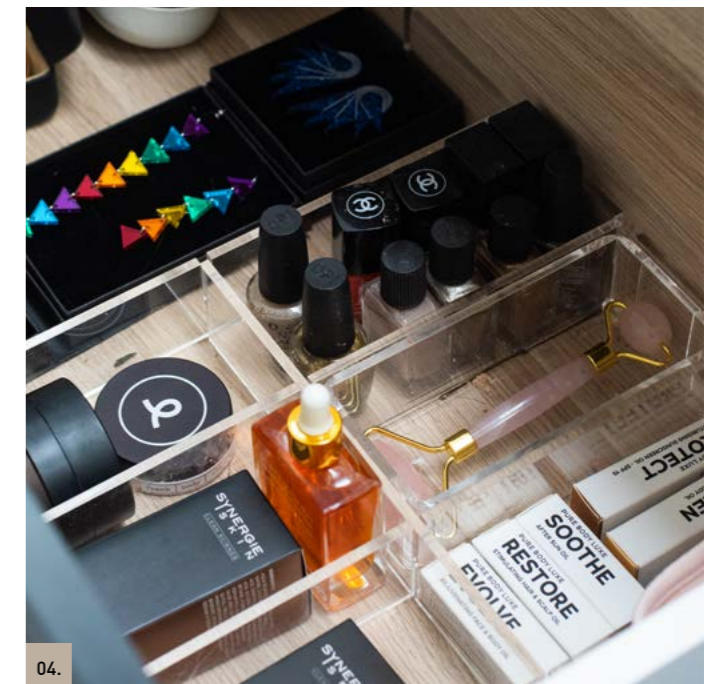

[Please refer to Technical Specifications for all available options.]

06.

07.

Storage Queen Drawer Organiser

“That’s what
my drawers
must look like!”

A place for everything, and everything in its place. Disorganisation isn’t an option. This is what a Storage Queen’s drawers look like.

This modular system has been thoughtfully designed to give practical storage for all your bathroom essentials. Created with movable dividers and uniquely crafted containers that are functional and easy to clean. This optional extra can be added to any size vanity and will be adjusted to suit your drawer size and layout.

[01.] - [04.] Storage Queen Drawer Organiser
SHC-OPT-V-DIVIDER | \$180 per drawer

Storage Queen Internal Top Drawer

01.

“Can you have too much storage?”

Silly question, of course not! Why not add a hidden internal drawer for some extra storage. It fits snugly behind the outer top drawer and includes an oak finish drawer front and soft-close drawer runners just like the main drawers.