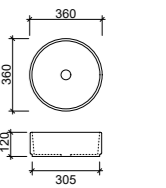

Allure Basin