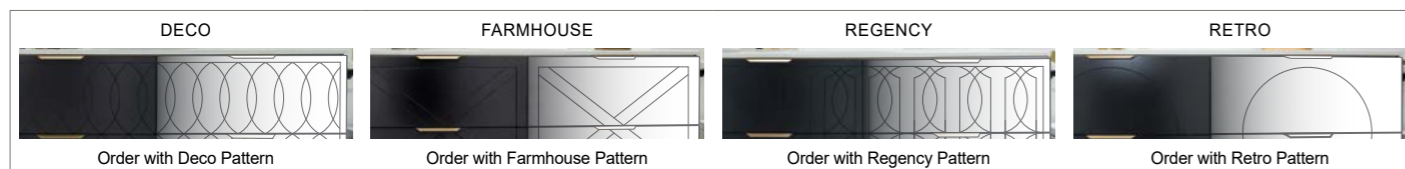

VANITY 1800mm Double Bowl

WALL HUNG			ON LEGS		
CABINET WITH	SKU	RRP	CABINET WITH	SKU	RRP
20mm SilkSurface Top with White Gloss Ceramic Above Counter Basins	SHC-V-1800-D-SSA-W	$5,219	20mm SilkSurface Top with White Gloss Ceramic Above Counter Basins	SHC-V-1800-D-SSA-L	$5,399
20mm SilkSurface Top with White Gloss Ceramic Undermount Basins	SHC-V-1800-D-SSU-W	$5,219	20mm SilkSurface Top with White Gloss Ceramic Undermount Basins	SHC-V-1800-D-SSU-L	$5,399
20mm Stone Top with White Gloss Ceramic Above Counter Basins	SHC-V-1800-D-STA-W	$5,642	20mm Stone Top with White Gloss Ceramic Above Counter Basins	SHC-V-1800-D-STA-L	$5,822
20mm Stone Top with White Gloss Ceramic Undermount Basins	SHC-V-1800-D-STU-W	$6,210	20mm Stone Top with White Gloss Ceramic Undermount Basins	SHC-V-1800-D-STU-L	$6,390
No Top	SHC-VCO-1800-D-X-W	$3,297	No Top	SHC-VCO-1800-D-X-L	$3,477

NOTE: Cabinet height of the 'on legs' unit will vary depending on legs choice. Straight leg = cabinet + 150mm leg; Angled leg = cabinet + 200mm leg; Total height = 850mm.