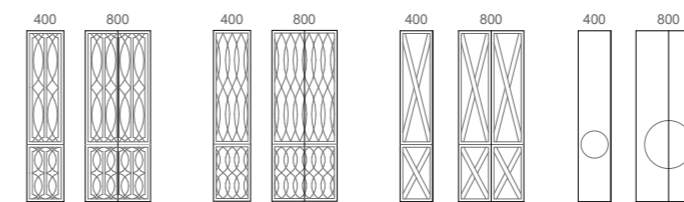

AVAILABILITY CHART | AVAILABLE WALL HUNG & ON LEGS

[01.] - [02.] Sutherland House Collection Storage Cabinet 800mm
SHC-TB-8045-L-G | $2,390 | **CABINET:** Light Grey Satin with Deco Pattern | **HANDLES:** Brushed Gold Ova Handles | **LEGS:** Brushed Gold Angled Legs

[03.] Sutherland House Collection Storage Cabinet 400mm
SHC-TB-4045-L-G | $1,998 | **CABINET:** Light Grey Satin with Regency Pattern | **HANDLES:** Chrome Ova Handles | **LEGS:** Chrome Straight Legs

[04.] Sutherland House Collection Storage Cabinet 800mm
SHC-TB-8045-L-G | $2,390 | **CABINET:** White Satin with Farmhouse Pattern | **HANDLES:** Black Satin Ova Handles | **LEGS:** Black Satin Straight Legs