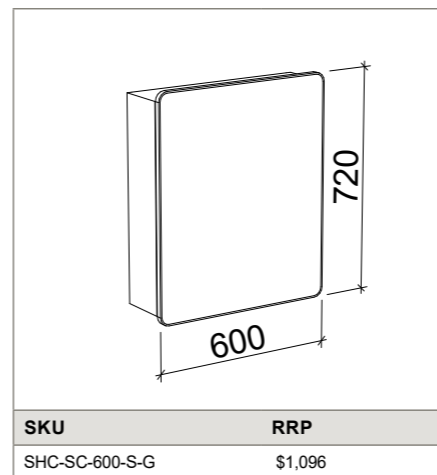

SHAVER 600mm