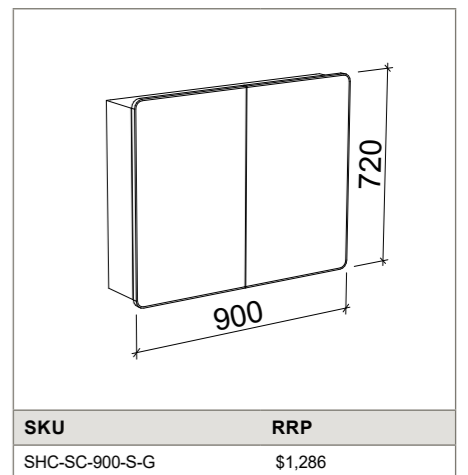

NOTE: Cabinet height of the 'on legs' unit will vary depending on legs choice. Straight leg = cabinet + 150mm leg; Angled leg = cabinet + 200mm leg; Total height = 850mm.

SHAVER 600mm

SHAVER 750mm

SHAVER 900mm

SHAVER 1200mm

SHAVER 1500mm

SHAVER 1800mm

SHAVER 2100mm

SIDE VIEW

NOTE: Each shaver includes 2x adjustable internal shelves per section.

STORAGE CABINET 400mm x 450mm

WALL HUNG		ON LEGS	
			
SKU	RRP	SKU	RRP
SHC-TB-4045-W-G	\$1,853	SHC-TB-4045-L-G	\$1,998