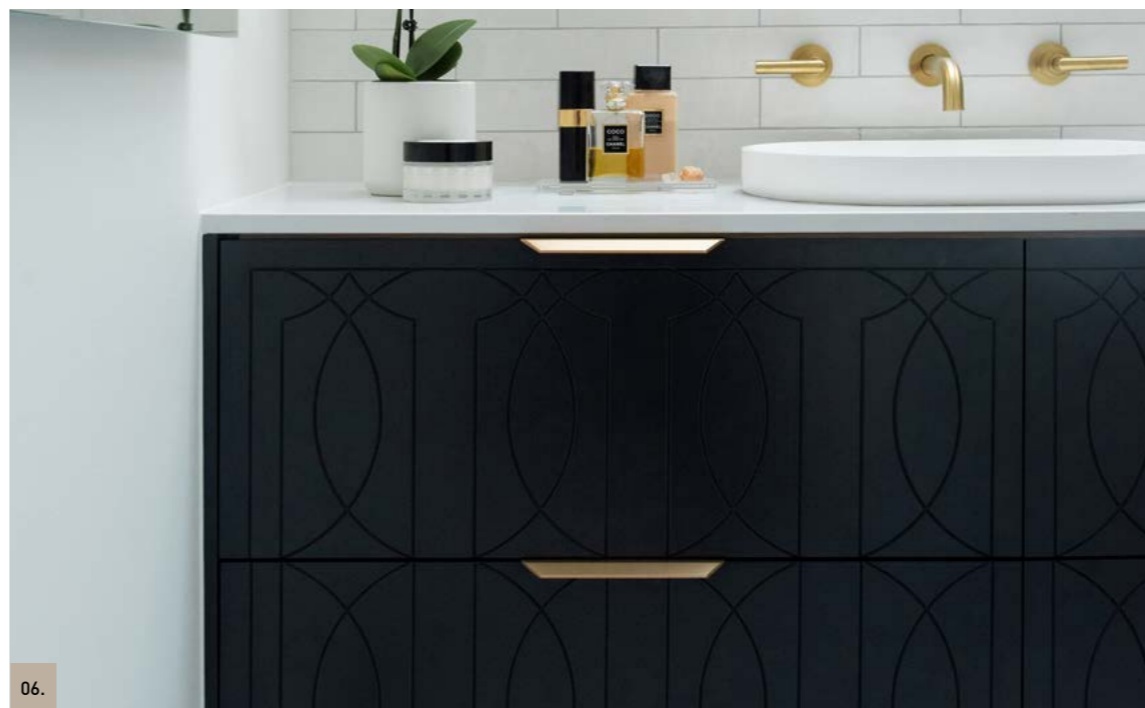

05.

06.

**[04.] Sutherland House Collection
Vanity 1500mm**

SHC-V-1500-C-SSA-L | $4,805 |
CABINET: Black Satin with Regency
Pattern | **TOP:** Calcutta Snow
SilkSurface Top | **BASIN:** Above
Counter Basin | **HANDLES:** Brushed
Gold Ova Handles | **LEGS:** Brushed
Gold Angled Legs

[05.] Regency Pattern Detail
1500mm Vanity

[06.] Regency Pattern and Handles
Brushed Gold Ova Handles

**[Please refer to Technical
Specifications for all available
options.]**