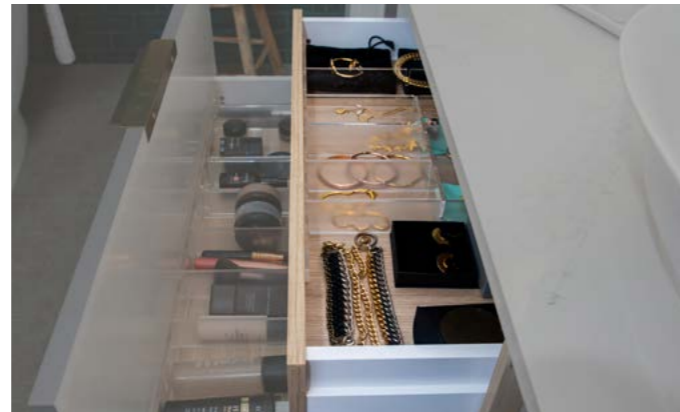

CUSTOMISING OPTIONS

STORAGE QUEEN INTERNAL TOP DRAWER

Why not add a hidden internal drawer for some added storage. It fits snugly behind the outer top drawer and includes an oak finish drawer front and soft-close drawer runners just like the main drawers.

The inner drawer can also house the optional drawer storage system which is purchased as a separate option (see below).

NOTE: Not suitable for vanities with undermount basin/s.

ITEM	SKU	RRP
Storage Queen Internal Top Drawer	SHC-OPT-V-INTDRAWER	$327 per drawer

STORAGE QUEEN DRAWER ORGANISER SYSTEM

This is what a Storage Queen's drawers look like. This modular system has been thoughtfully designed to give practical storage for all your bathroom essentials.

Created with movable dividers and uniquely crafted containers that are functional and easy to clean. This optional extra can be added to any size vanity and will be adjusted to suit your drawer size and layout.

NOTE: Number of dividers will vary depending on size of drawer.