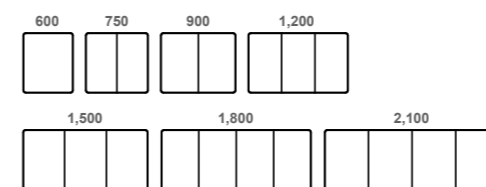

AVAILABILITY CHART | AVAILABLE 600mm - 2100mm

[01.] Sutherland House Collection Shaving Cabinet 1200mm
SHC-SC-1200-S-G | \$1,475 | CABINET: Light Grey Satin Cabinet

[02.] Sutherland House Collection Shaving Cabinet 1200mm
SHC-SC-1200-S-G | \$1,475 | CABINET: Black Satin Cabinet