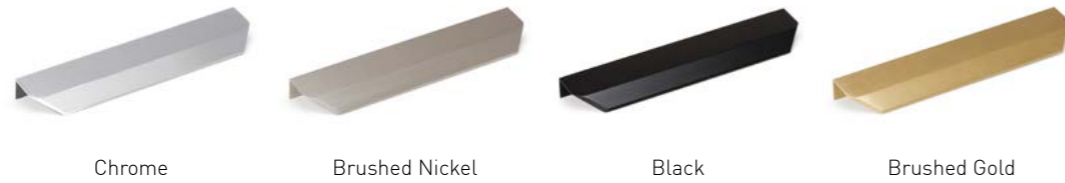

- WG White Gloss
- WM White Matt
- BM Black Matt
- GM Grey Matt
- LGM Light Grey Matt
- PM Pink Matt

CABINET HANDLE COLLECTION

Ova Handle

AVAILABLE IN
100mm, 200mm & 350mm

Chrome

Brushed Nickel

Black

Brushed Gold