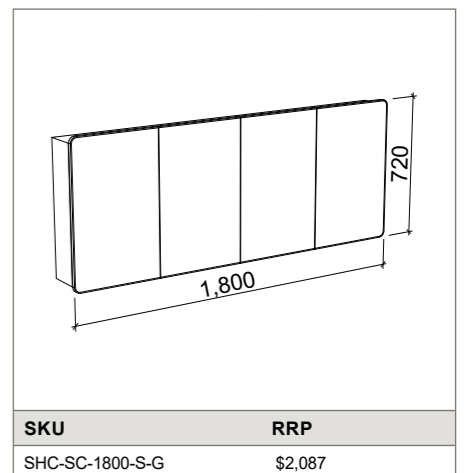

SHAVER 1800mm