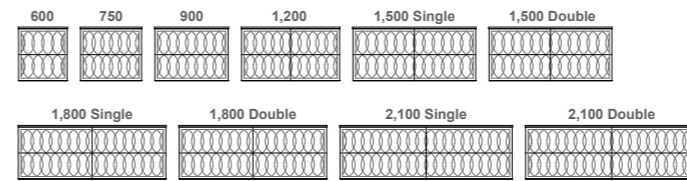

AVAILABILITY CHART | AVAILABLE WALL HUNG & ON LEGS

- **[01.] Sutherland House Collection Vanity 1500mm**
  SHC-V-1500-C-SSA-L | $4,805 | **CABINET:** Light Grey Satin with Deco Pattern | **TOP:** Calcutta Snow SilkSurface Top | **BASIN:** Above Counter Basin | **HANDLES:** Brushed Gold Ova Handles | **LEGS:** Brushed Gold Angled Legs
- **[02.] Sutherland House Collection Vanity 1500mm**
  SHC-V-1500-C-SSA-L | $4,805 | **CABINET:** Black Satin Cabinet with Deco Pattern
- **[03.] Deco Pattern Detail | 1500mm Vanity**
- **[04.] Sutherland House Collection Vanity 1200mm**
  SHC-V-1200-C-SSA-W | $3,588 | **CABINET:** Emerald Green Satin with Deco Pattern | **TOP:** Carrara SilkSurface Top | **BASIN:** Quill Above Counter Basin | **HANDLES:** Chrome Ova Handles | **MOUNT:** Wall Hung