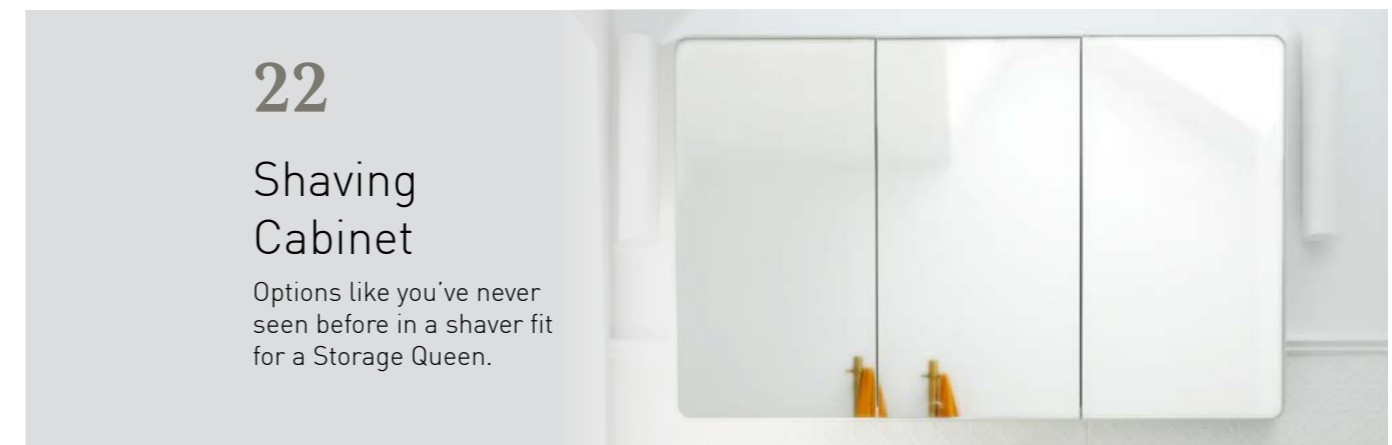

Contents

- **1** Welcome to the Sutherland House Collection
- **4** Form and Function Combine
- **6** Regency
- **10** Deco
- **14** Farmhouse
- **18** Retro
- **22** Shaving Cabinet
- **26** Storage Cabinet
- **30** Storage Queen Drawer Organiser

- **32** Storage Queen Internal Top Drawer
- **34** Customising Options
- **37** Pattern Options
- **38** Technical Specifications
- **46** Ceramic Basin Collection
- **50** Cabinet Handle Collection
- **51** Cabinet Leg Collection
- **52** 20mm Solid Surface Collection
- **54** 20mm Caesarstone Collection
- **56** Paint Colour Collection

6

Regency Pattern

There's more than a touch of Hollywood about the Regency design.

All prices are Recommended Retail Prices (RRP) including GST. Prices may vary depending on location and are subject to change or correction without notification. All information is provided on a E&OE basis (Errors and Omissions Excepted). There is a huge amount of very useful info in this brochure and there is more than likely an error, big or small, somewhere. Images in this brochure are shown with accessories and other furniture which is not included in the price.