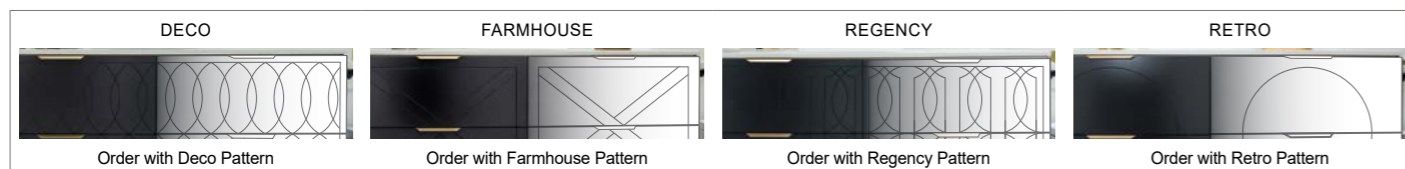

VANITY 2100mm Double Bowl

WALL HUNG			ON LEGS		
CABINET WITH	SKU	RRP	CABINET WITH	SKU	RRP
20mm SilkSurface Top with White Gloss Ceramic Above Counter Basins	SHC-V-2100-D-SSA-W	$5,474	20mm SilkSurface Top with White Gloss Ceramic Above Counter Basins	SHC-V-2100-D-SSA-L	$5,654
20mm SilkSurface Top with White Gloss Ceramic Undermount Basins	SHC-V-2100-D-SSU-W	$5,474	20mm SilkSurface Top with White Gloss Ceramic Undermount Basins	SHC-V-2100-D-SSU-L	$5,654
20mm Stone Top with White Gloss Ceramic Above Counter Basins	SHC-V-2100-D-STA-W	$6,054	20mm Stone Top with White Gloss Ceramic Above Counter Basins	SHC-V-2100-D-STA-L	$6,234
20mm Stone Top with White Gloss Ceramic Undermount Basins	SHC-V-2100-D-STU-W	$6,622	20mm Stone Top with White Gloss Ceramic Undermount Basins	SHC-V-2100-D-STU-L	$6,802
No Top	SHC-VCO-2100-D-X-W	$3,450	No Top	SHC-VCO-2100-D-X-L	$3,630

NOTE: Cabinet height of the 'on legs' unit will vary depending on legs choice. Straight leg = cabinet + 150mm leg; Angled leg = cabinet + 200mm leg; Total height = 850mm.