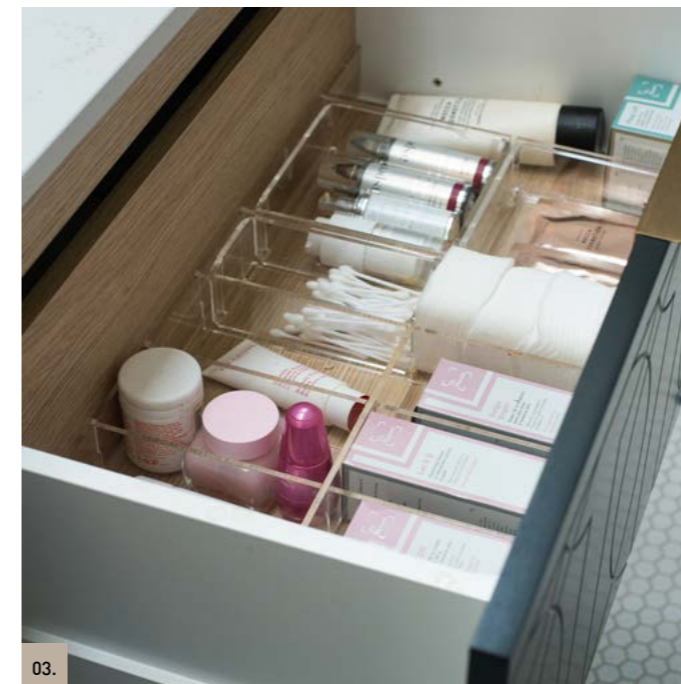

[Please refer to Technical Specifications for all available options.]

06.

07.

Storage Queen Drawer Organiser

“That’s what
my drawers
must look like!”

A place for everything, and everything in its place. Disorganisation isn’t an option. This is what a Storage Queen’s drawers look like.

This modular system has been thoughtfully designed to give practical storage for all your bathroom essentials. Created with movable dividers and uniquely crafted containers that are functional and easy to clean. This optional extra can be added to any size vanity and will be adjusted to suit your drawer size and layout.