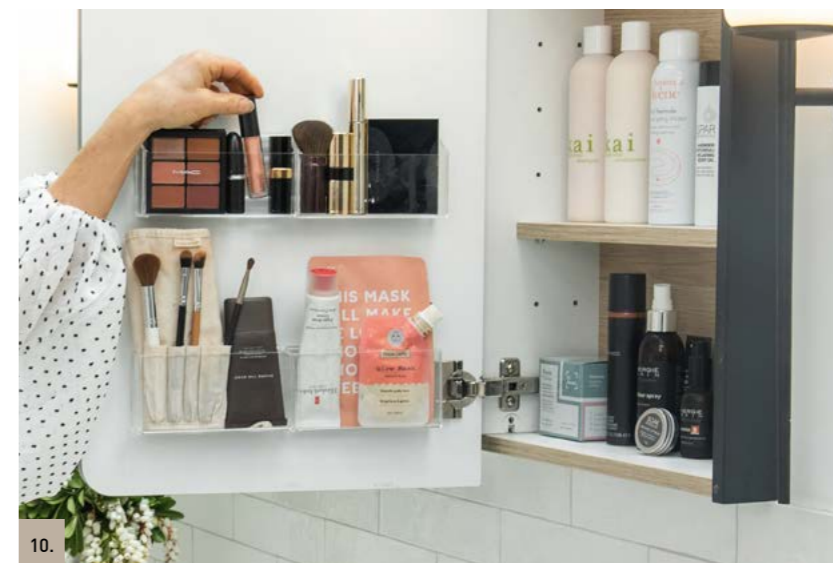

10.

[06.] - [07.] Shaving Cabinet Details
1200mm Shaving Cabinets

[Please refer to Technical Specifications for all available options.]