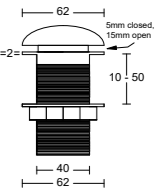

Basin Waste

WHITE GLOSS WASTE

- WG POP-OPT-WG | $56

WHITE MATT WASTE

- WM POP-OPT-WM | $56

CERAMIC UNDERMOUNT BASINS

Allure Undermount

No overflow. Only available with SilkSurface slab top. Offset or wall mounted tapware required.

- WG WM BM GM LGM PM