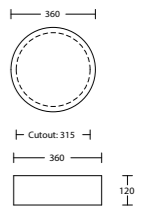

CERAMIC BASIN COLLECTION

Myrtle

- WG MYR-BS-550-WG-S
- WM MYR-BS-550-WM-U
- BM MYR-BS-550-BKM-U
- GM MYR-BS-550-GM-U

Quill

Offset or wall mounted tapware required

- WG QUI-BS-600-WG-S

Rose

- WG ROS-BS-320-WG-S

Arcade Inset

Offset or wall mounted tapware required

- WG ARC-BS-400-WG-S

Radius Inset

Offset or wall mounted tapware required

- WG RAD-BS-400-WG-S
- WM RAD-BS-400-WM-U
- BM RAD-BS-400-BKM-U

Rome Inset

Offset or wall mounted tapware required

- WG ROM-BS-600-WG-S

ALLURE COLOURED BASINS & WASTES

Allure Black

- **BLACK BASIN**
- BM ALL-BS-360-BKM-U
- **BLACK WASTE**
- BM POP-OPT-BLK | $56

Allure Grey

- **GREY BASIN**
- GM ALL-BS-360-GM-U
- **GREY WASTE**
- GM POP-OPT-DGM | $56

Allure Light Grey

- **LIGHT GREY BASIN**
- LGM ALL-BS-360-LGM-U
- **LIGHT GREY WASTE**
- LGM POP-OPT-LGM | $56

Allure Pink

- **PINK BASIN**
- PM ALL-BS-360-PM-U
- **PINK WASTE**
- PM POP-OPT-PM | $56

Allure Basin

Basin Waste

WHITE GLOSS WASTE

- WG POP-OPT-WG | $56

WHITE MATT WASTE

- WM POP-OPT-WM | $56

CERAMIC UNDERMOUNT BASINS

Allure Undermount

No overflow. Only available with SilkSurface slab top. Offset or wall mounted tapware required.

- WG WM BM GM LGM PM

Oval Undermount

With overflow to front

- WG OVL-BS-420-WG-S

Rectangle Undermount

With overflow to back

- WG REC-BS-530-WG-S

NOTE: Wastes not included. Ceramic wastes available as separate purchase. White gloss basins included in package price. Matt and coloured basins will incur an additional charge.

- WG White Gloss
- WM White Matt
- BM Black Matt
- GM Grey Matt
- LGM Light Grey Matt
- PM Pink Matt