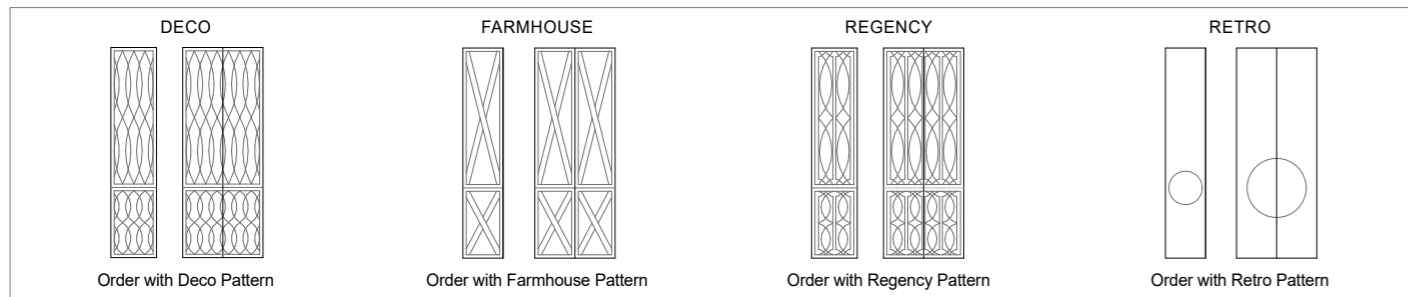

STORAGE CABINET 400mm x 450mm

WALL HUNG		ON LEGS	
SKU	RRP	SKU	RRP
SHC-TB-4045-W-G	$1,853	SHC-TB-4045-L-G	$1,998

STORAGE CABINET 800mm x 450mm

WALL HUNG		ON LEGS	
SKU	RRP	SKU	RRP
SHC-TB-8045-W-G	$2,245	SHC-TB-8045-L-G	$2,390

NOTE: Cabinet height of the 'on legs' unit will vary depending on legs choice. Straight leg = cabinet + 150mm leg; Angled leg = cabinet + 200mm leg; Total height = 1900mm. Each storage cabinet includes 5x adjustable internal shelves.

WARRANTY

It is with pure confidence that we guarantee our **Sutherland House Collection** cabinets for a full **10 years**. We believe in what we do!

The guarantees on our vanity tops and other items are:

SilkSurface Tops:.....	10 years	Mirrors:.....	1 year
Caesarstone Tops:.....	10 years	Cabinet Lighting:.....	1 year
Shaving Cabinets (excluding mirror):.....	10 years	Ceramic Wastes:.....	1 year
Ceramic Basins :.....	5 years	Commercial Use: ALL PRODUCTS.....	1 year

See terms and conditions.

Sutherland House Collection

Cabinet Order Form

Fax: 02 6773 8555 | Email: sales@timberline.com.au

To make life easy, fill this form in with your customer. Please circle each option to ensure all details are correct.

STORE DETAILS

Company Name: ..... Completed By: .....

Purchase Order No: ..... Date: .....

CUSTOMER DETAILS

Customer Name: ..... Contact No: .....

Customer Signature: .....

VANITY

Pattern: ☐ Deco ☐ Farmhouse ☐ Regency ☐ Retro

Size: ☐ 600mm ☐ 750mm ☐ 900mm ☐ 1200mm ☐ 1500mm Single
☐ 1500mm Double ☐ 1800mm Single ☐ 1800mm Double ☐ 2100mm Single ☐ 2100mm Double

Top Style: ☐ SilkSurface Above Counter ☐ SilkSurface Under Counter ☐ Caesarstone Above Counter ☐ Caesarstone Under Counter

Top Colour: (Write colour here)

Basin Range: (Write range here) Basin Colour: (Write colour here)

Cabinet Colour: (Write colour here) Mount: ☐ Wall Hung ☐ On Legs

Legs: ☐ Angled Legs ☐ Straight Legs Legs Colour: ☐ Chrome ☐ Br. Nickel ☐ Black ☐ Br. Gold

No. of Tapholes: ☐ No Tapholes ☐ 1 Taphole ☐ 3 Tapholes Taphole Position: ☐ Rear ☐ LHS ☐ RHS

For Double Bowls with Offset Taphole: (If applicable) ☐ Taphole Outsides ☐ Taphole Insides

Handle Size: ☐ 100mm ☐ 200mm ☐ 350mm Handle Colour: ☐ Chrome ☐ Br. Nickel ☐ Black ☐ Br. Gold

Optional Extras: ☐ SQ Drawer Organiser System (Write location) ☐ Coloured Waste (Write colour)

☐ SQ Internal Top Drawer ☐ Under Cabinet Lighting ☐ In-Drawer Powerpoint (Write location)

STORAGE CABINET

Pattern: ☐ Deco ☐ Farmhouse ☐ Regency ☐ Retro

Size: ☐ 400mm x 450mm ☐ 800mm x 450mm

Cabinet Colour: (Write colour here) Mount: ☐ Wall Hung ☐ On Legs

Legs: ☐ Angled Legs ☐ Straight Legs Legs Colour: ☐ Chrome ☐ Br. Nickel ☐ Black ☐ Br. Gold

Handle Size: ☐ 100mm ☐ 200mm ☐ 350mm Handle Colour: ☐ Chrome ☐ Br. Nickel ☐ Black ☐ Br. Gold

SHAVING CABINET

Size: ☐ 600mm ☐ 750mm ☐ 900mm ☐ 1200mm ☐ 1500mm ☐ 1800mm ☐ 2100mm

Cabinet Colour: (Write colour here)

Optional Extras: ☐ SQ Hair Dryer Storage & Power Point ☐ SQ Shaver Organiser System ☐ Under Cabinet Lighting

Check the pricelist to confirm available options. Please check your selection carefully as Timberline cannot be held responsible for incorrect choices.