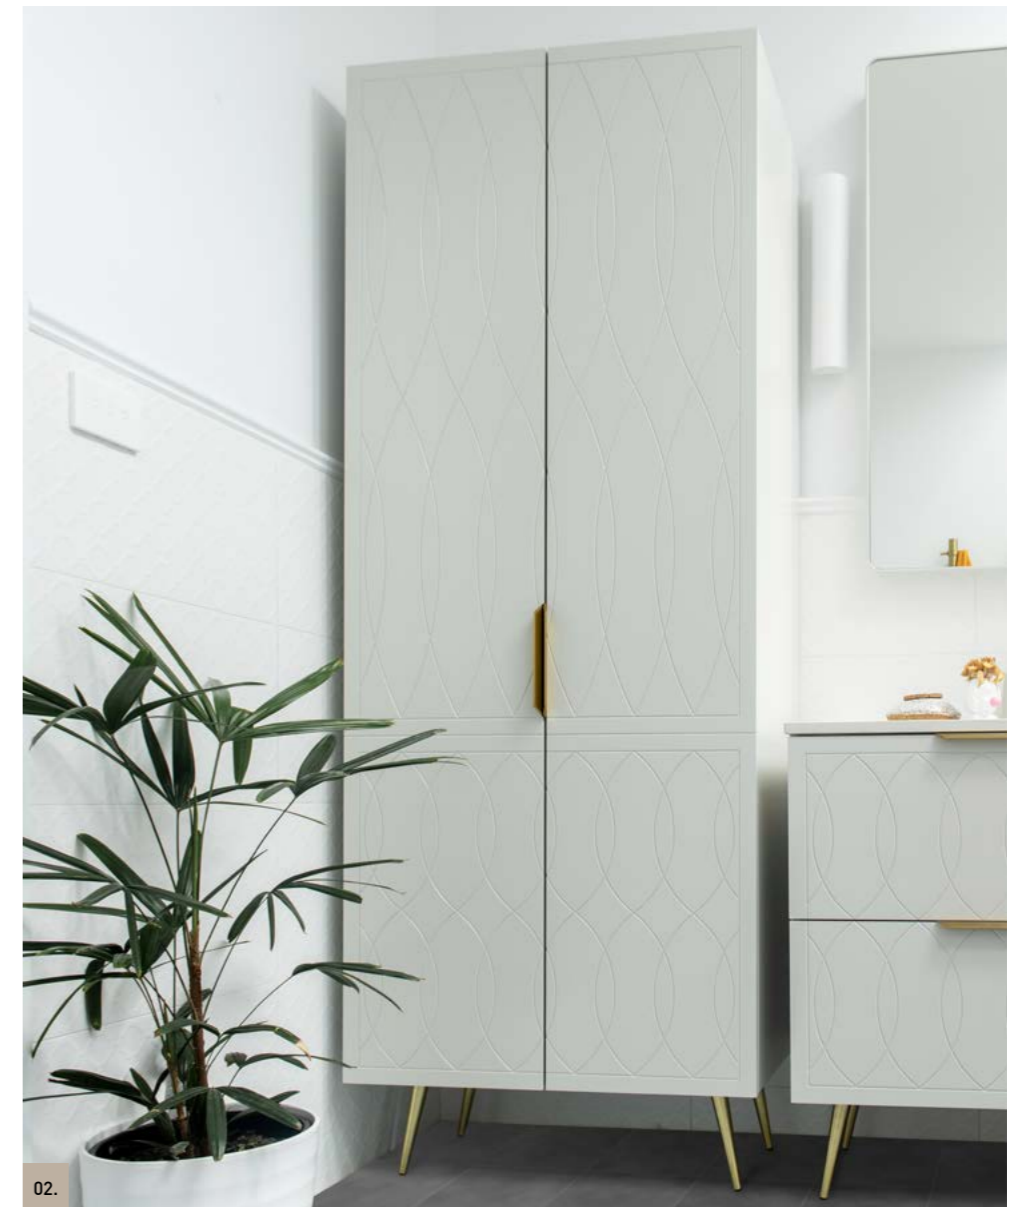

Storage Cabinet

02.

“The Storage Queen.”

A bathroom isn't complete without practical storage solutions. These cavernous storage cabinets are perfect to compliment your Sutherland House Collection vanity. Available in matching patterns, they give you a complete look and feel of a bathroom created by an interior design pro.

Just like the other cabinetry, these include beautiful oak finishing on the interior shelves to ensure that they're not only a functional solution but also a design statement. It's the little details that count.

AVAILABILITY CHART | AVAILABLE WALL HUNG & ON LEGS

[01.] - [02.] Sutherland House Collection Storage Cabinet 800mm
SHC-TB-8045-L-G | $2,390 | **CABINET:** Light Grey Satin with Deco Pattern | **HANDLES:** Brushed Gold Ova Handles | **LEGS:** Brushed Gold Angled Legs

[03.] Sutherland House Collection Storage Cabinet 400mm
SHC-TB-4045-L-G | $1,998 | **CABINET:** Light Grey Satin with Regency Pattern | **HANDLES:** Chrome Ova Handles | **LEGS:** Chrome Straight Legs

[04.] Sutherland House Collection Storage Cabinet 800mm
SHC-TB-8045-L-G | $2,390 | **CABINET:** White Satin with Farmhouse Pattern | **HANDLES:** Black Satin Ova Handles | **LEGS:** Black Satin Straight Legs