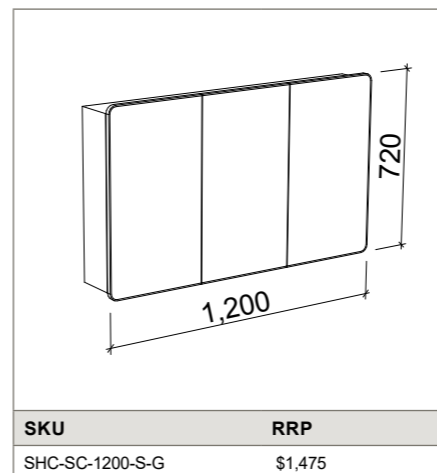

SHAVER 1200mm