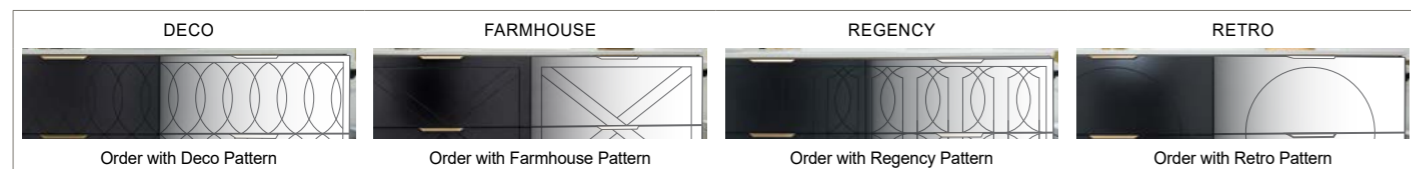

VANITY 750mm

WALL HUNG			ON LEGS		
CABINET WITH	SKU	RRP	CABINET WITH	SKU	RRP
20mm SilkSurface Top with White Gloss Ceramic Above Counter Basin	SHC-V-750-C-SSA-W	$2,932	20mm SilkSurface Top with White Gloss Ceramic Above Counter Basin	SHC-V-750-C-SSA-L	$3,052
20mm SilkSurface Top with White Gloss Ceramic Undermount Basin	SHC-V-750-C-SSU-W	$2,932	20mm SilkSurface Top with White Gloss Ceramic Undermount Basin	SHC-V-750-C-SSU-L	$3,052
20mm Stone Top with White Gloss Ceramic Above Counter Basin	SHC-V-750-C-STA-W	$3,083	20mm Stone Top with White Gloss Ceramic Above Counter Basin	SHC-V-750-C-STA-L	$3,203
20mm Stone Top with White Gloss Ceramic Undermount Basin	SHC-V-750-C-STU-W	$3,367	20mm Stone Top with White Gloss Ceramic Undermount Basin	SHC-V-750-C-STU-L	$3,487
No Top	SHC-VCO-750-C-X-W	$1,891	No Top	SHC-VCO-750-C-X-L	$2,011

NOTE: Cabinet height of the 'on legs' unit will vary depending on legs choice. Straight leg = cabinet + 150mm leg; Angled leg = cabinet + 200mm leg; Total height = 850mm.

VANITY 900mm

WALL HUNG			ON LEGS		
CABINET WITH	SKU	RRP	CABINET WITH	SKU	RRP
20mm SilkSurface Top with White Gloss Ceramic Above Counter Basin	SHC-V-900-C-SSA-W	$2,955	20mm SilkSurface Top with White Gloss Ceramic Above Counter Basin	SHC-V-900-C-SSA-L	$3,075
20mm SilkSurface Top with White Gloss Ceramic Undermount Basin	SHC-V-900-C-SSU-W	$2,955	20mm SilkSurface Top with White Gloss Ceramic Undermount Basin	SHC-V-900-C-SSU-L	$3,075
20mm Stone Top with White Gloss Ceramic Above Counter Basin	SHC-V-900-C-STA-W	$3,239	20mm Stone Top with White Gloss Ceramic Above Counter Basin	SHC-V-900-C-STA-L	$3,359
20mm Stone Top with White Gloss Ceramic Undermount Basin	SHC-V-900-C-STU-W	$3,523	20mm Stone Top with White Gloss Ceramic Undermount Basin	SHC-V-900-C-STU-L	$3,643
No Top	SHC-VCO-900-C-X-W	$2,110	No Top	SHC-VCO-900-C-X-L	$2,320

VANITY 1200mm

WALL HUNG			ON LEGS		
CABINET WITH	SKU	RRP	CABINET WITH	SKU	RRP
20mm SilkSurface Top with White Gloss Ceramic Above Counter Basin	SHC-V-1200-C-SSA-W	$3,447	20mm SilkSurface Top with White Gloss Ceramic Above Counter Basin	SHC-V-1200-C-SSA-L	$3,627
20mm SilkSurface Top with White Gloss Ceramic Undermount Basin	SHC-V-1200-C-SSU-W	$3,447	20mm SilkSurface Top with White Gloss Ceramic Undermount Basin	SHC-V-1200-C-SSU-L	$3,627
20mm Stone Top with White Gloss Ceramic Above Counter Basin	SHC-V-1200-C-STA-W	$3,731	20mm Stone Top with White Gloss Ceramic Above Counter Basin	SHC-V-1200-C-STA-L	$3,911
20mm Stone Top with White Gloss Ceramic Undermount Basin	SHC-V-1200-C-STU-W	$4,015	20mm Stone Top with White Gloss Ceramic Undermount Basin	SHC-V-1200-C-STU-L	$4,195
No Top	SHC-VCO-1200-C-X-W	$2,932	No Top	SHC-VCO-1200-C-X-L	$3,275