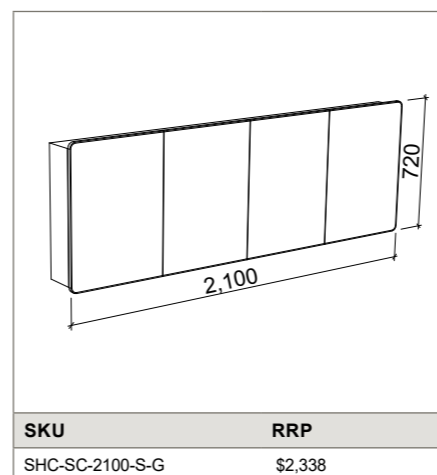

SHAVER 1200mm

SHAVER 1500mm

SHAVER 1800mm

SHAVER 2100mm

SIDE VIEW

NOTE: Each shaver includes 2x adjustable internal shelves per section.

STORAGE CABINET 400mm x 450mm

WALL HUNG		ON LEGS	
			
SKU	RRP	SKU	RRP
SHC-TB-4045-W-G	\$1,853	SHC-TB-4045-L-G	\$1,998

STORAGE CABINET 800mm x 450mm

WALL HUNG		ON LEGS	
			
SKU	RRP	SKU	RRP
SHC-TB-8045-W-G	\$2,245	SHC-TB-8045-L-G	\$2,390

NOTE: Cabinet height of the 'on legs' unit will vary depending on legs choice. Straight leg = cabinet + 150mm leg; Angled leg = cabinet + 200mm leg; Total height = 1900mm. Each storage cabinet includes 5x adjustable internal shelves.