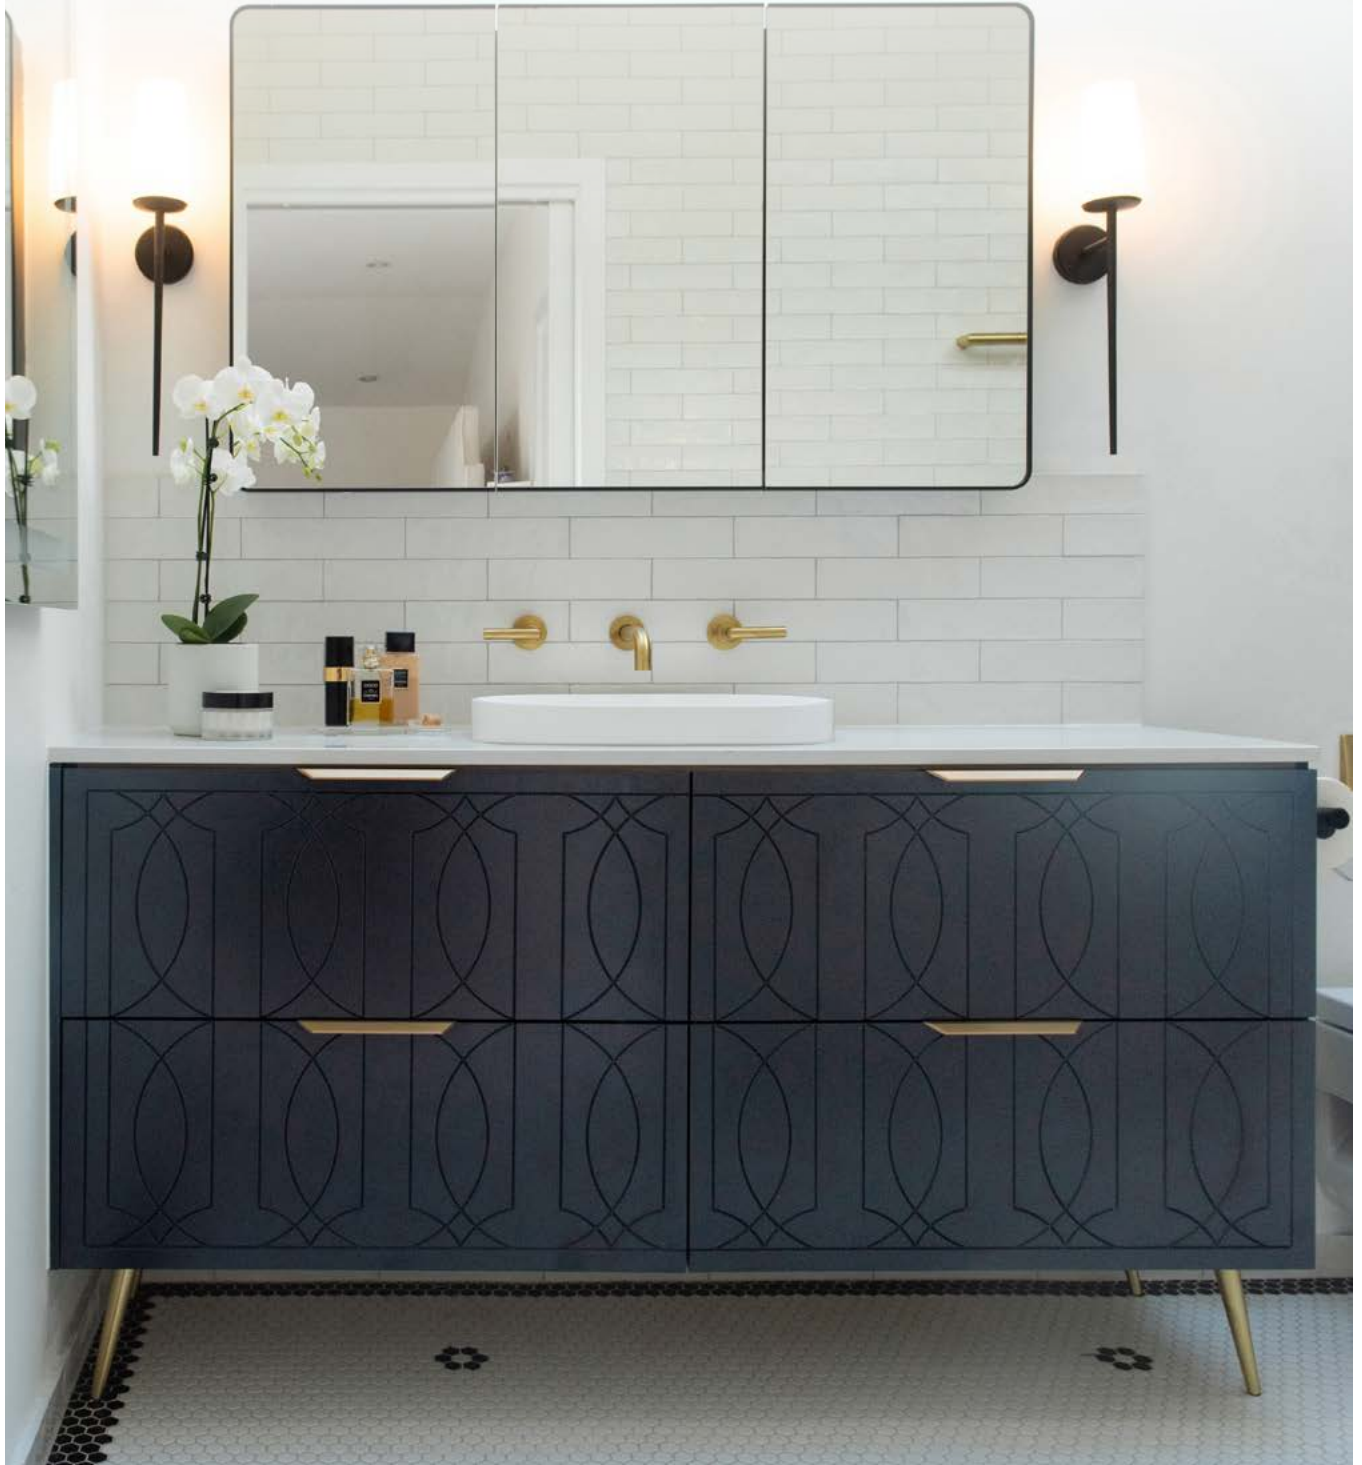

Sutherland House Collection