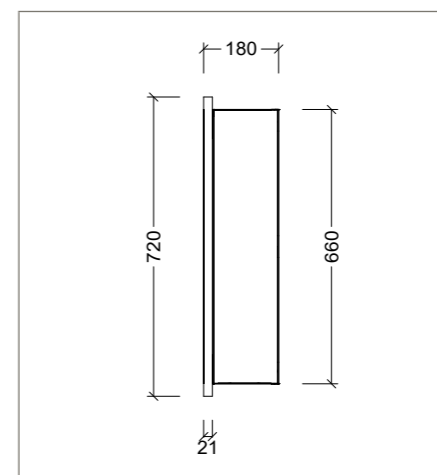

SHAVER 1200mm

SHAVER 1500mm

SHAVER 1800mm

SHAVER 2100mm

SIDE VIEW

NOTE: Each shaver includes 2x adjustable internal shelves per section.

STORAGE CABINET 400mm x 450mm

WALL HUNG		ON LEGS	
			
SKU	RRP	SKU	RRP
SHC-TB-4045-W-G	\$1,853	SHC-TB-4045-L-G	\$1,998