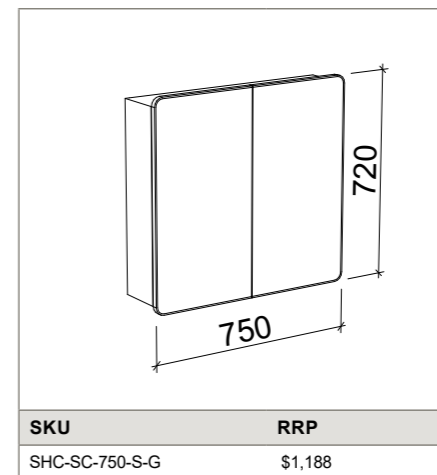

SHAVER 750mm