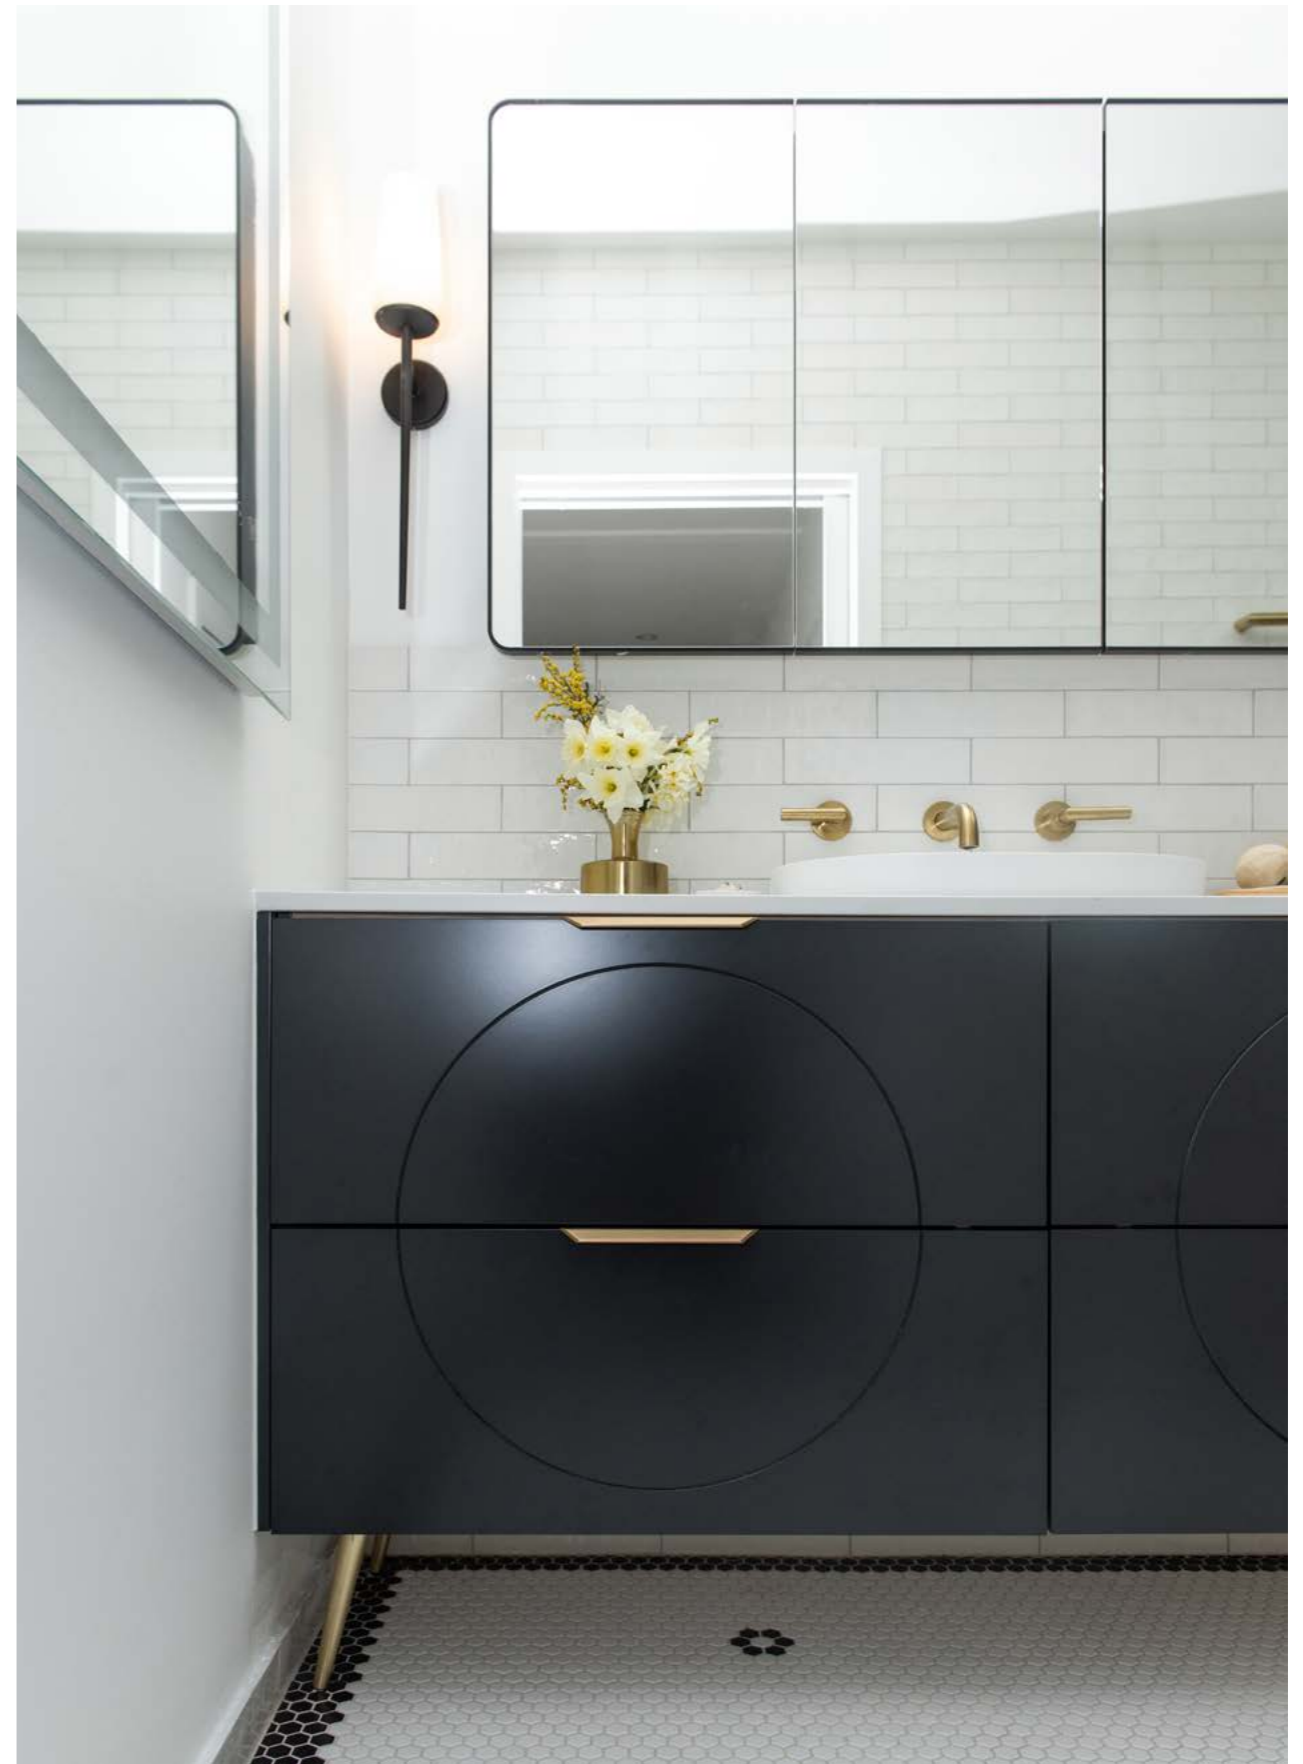

PAINT COLOUR COLLECTION

Choose any of these colours for our vanities, storage cabinets or shaving cabinets at no extra cost! All painted colours are finished with our durable 2 pack polyurethane hardening process, which makes them easy to clean and hard-wearing.

White Gloss	White Satin	Grey Beige Satin
Light Grey Satin	Dark Grey Satin	Steel Grey Satin
Pastel Pink Satin	Duck Egg Blue Satin	Emerald Green Satin
Navy Blue Satin	Black Satin	ASK US ABOUT CUSTOM PAINT COLOURS COL-OPT-SPC | $231

Note for Special Colours:
Gloss finishes look distinctly different to sample matt finishes. Painted colours can vary slightly between batches.