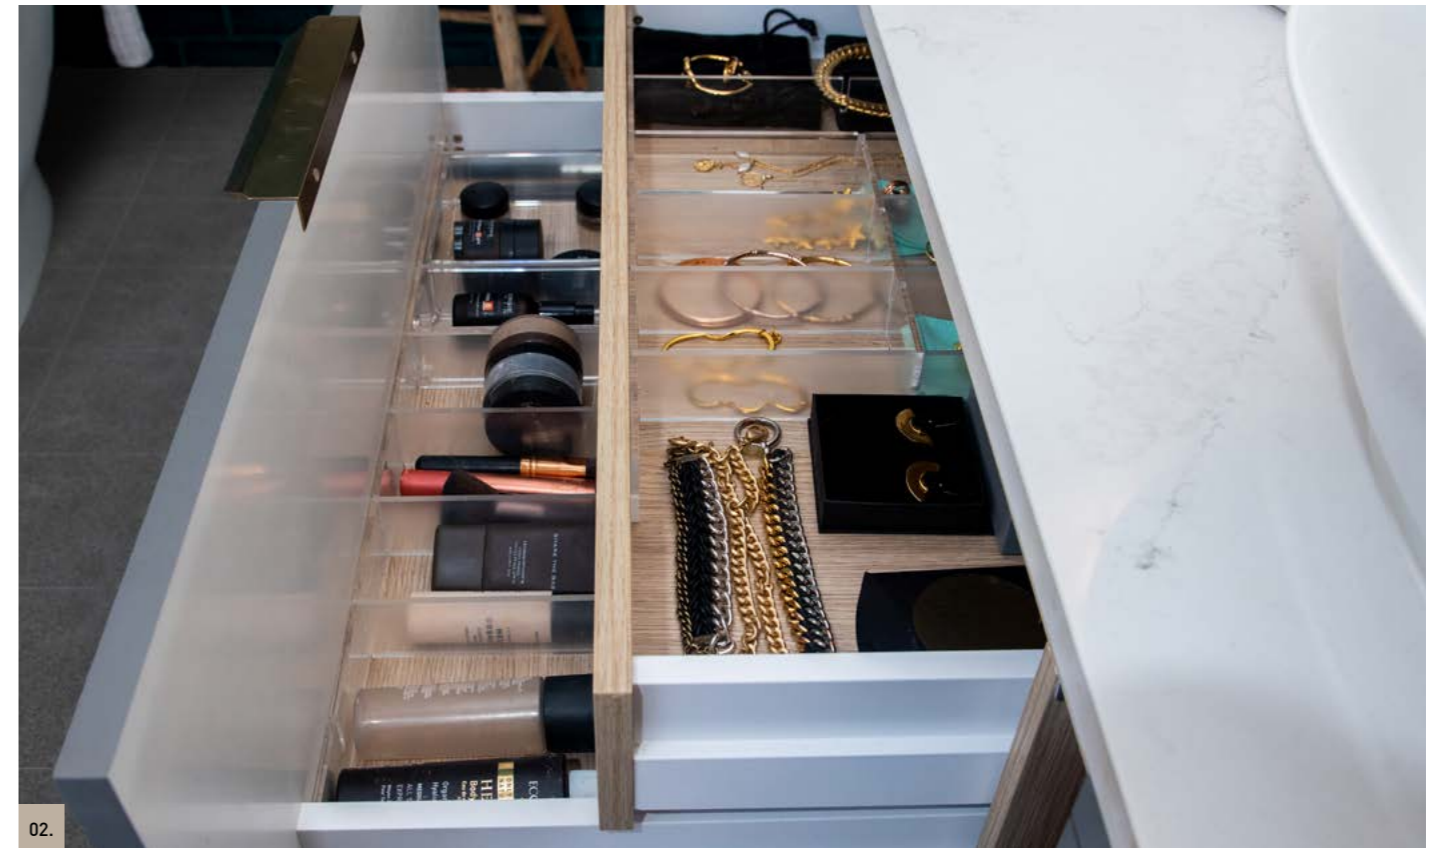

[Please refer to Technical Specifications for all available options.]

06.

07.

Storage Queen Drawer Organiser

“That’s what
my drawers
must look like!”

A place for everything, and everything in its place. Disorganisation isn’t an option. This is what a Storage Queen’s drawers look like.

[01.] - [04.] Storage Queen Drawer Organiser
SHC-OPT-V-DIVIDER | \$180 per drawer

Storage Queen Internal Top Drawer

01.

“Can you have too much storage?”

Silly question, of course not! Why not add a hidden internal drawer for some extra storage. It fits snugly behind the outer top drawer and includes an oak finish drawer front and soft-close drawer runners just like the main drawers.

The inner drawer can also house the optional drawer storage system. Come on... be a 'neat freak' and get your new bathroom organised like an art gallery.

02.

03.

[01.] - [02.] Storage Queen Internal Top Drawer
 SHC-OPT-V-INTDRAWER | \$327 per drawer | **CABINET:** Soft-close drawers and oak finish
NOTE: Shown with Storage Queen Drawer Organiser | SHC-OPT-V-DIVIDER | ADD \$180 per drawer