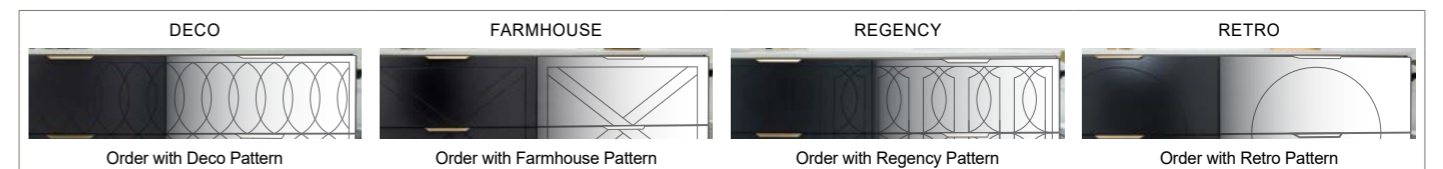

NOTE: Cabinet height of the 'on legs' unit will vary depending on legs choice. Straight leg = cabinet + 150mm leg; Angled leg = cabinet + 200mm leg; Total height = 850mm.